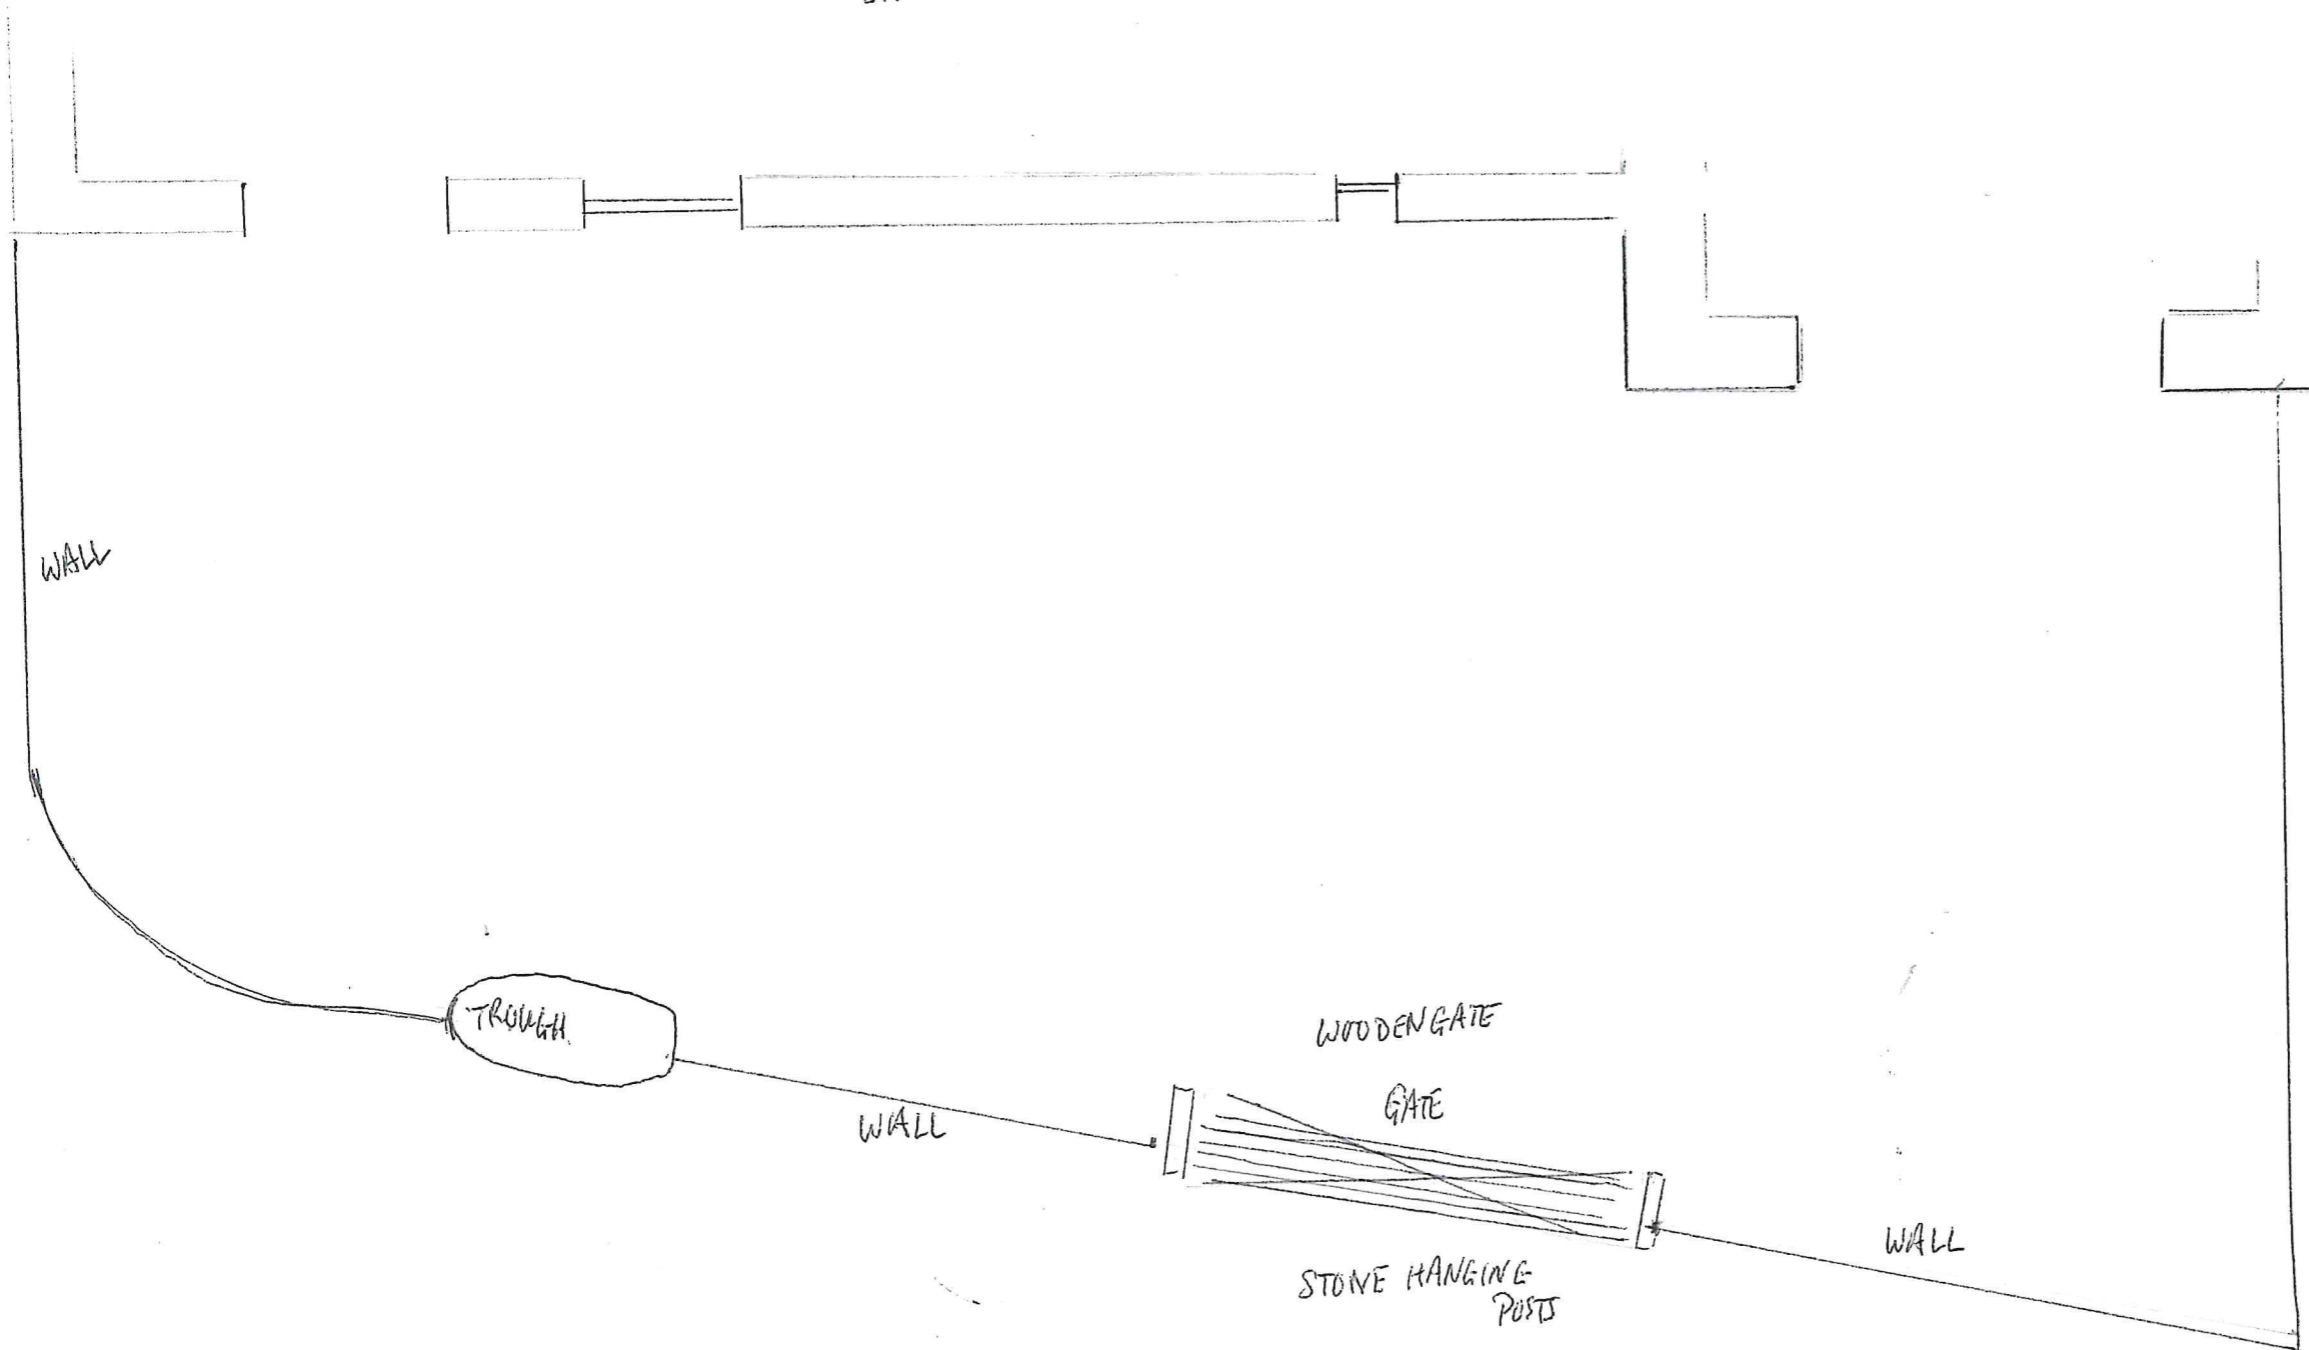

# BURGATE FARM, HARWOOD DLE YO13 0DS

Supplied By York Survey  
Supply

OS MasterMap 1250/2500/10000  
scale  
28 March 2014, ID:  
M4P-00311302  
York Survey Supplies

1:1250 scale print at A4, Centre:  
497129 E, 495060 N

© Crown Copyright Ordnance  
Survey, Licence no. 100025026

**NYMNPA**  
22 MAY 2019

*Printed forward from  
previous application*

(A)

STOCK PROOF STONE WALL

BURGATE FARM

NYM/2019/0150/NEW

1:50

BARN CONVERSION

NYMNP A  
2 MAY 2019

6.4 metre.  
DRY STONE WALL

BURGATE FARM

NYM/2019/0150/NEW

1:50

FLOOR PLAN

HOUSE

Scale 1:50