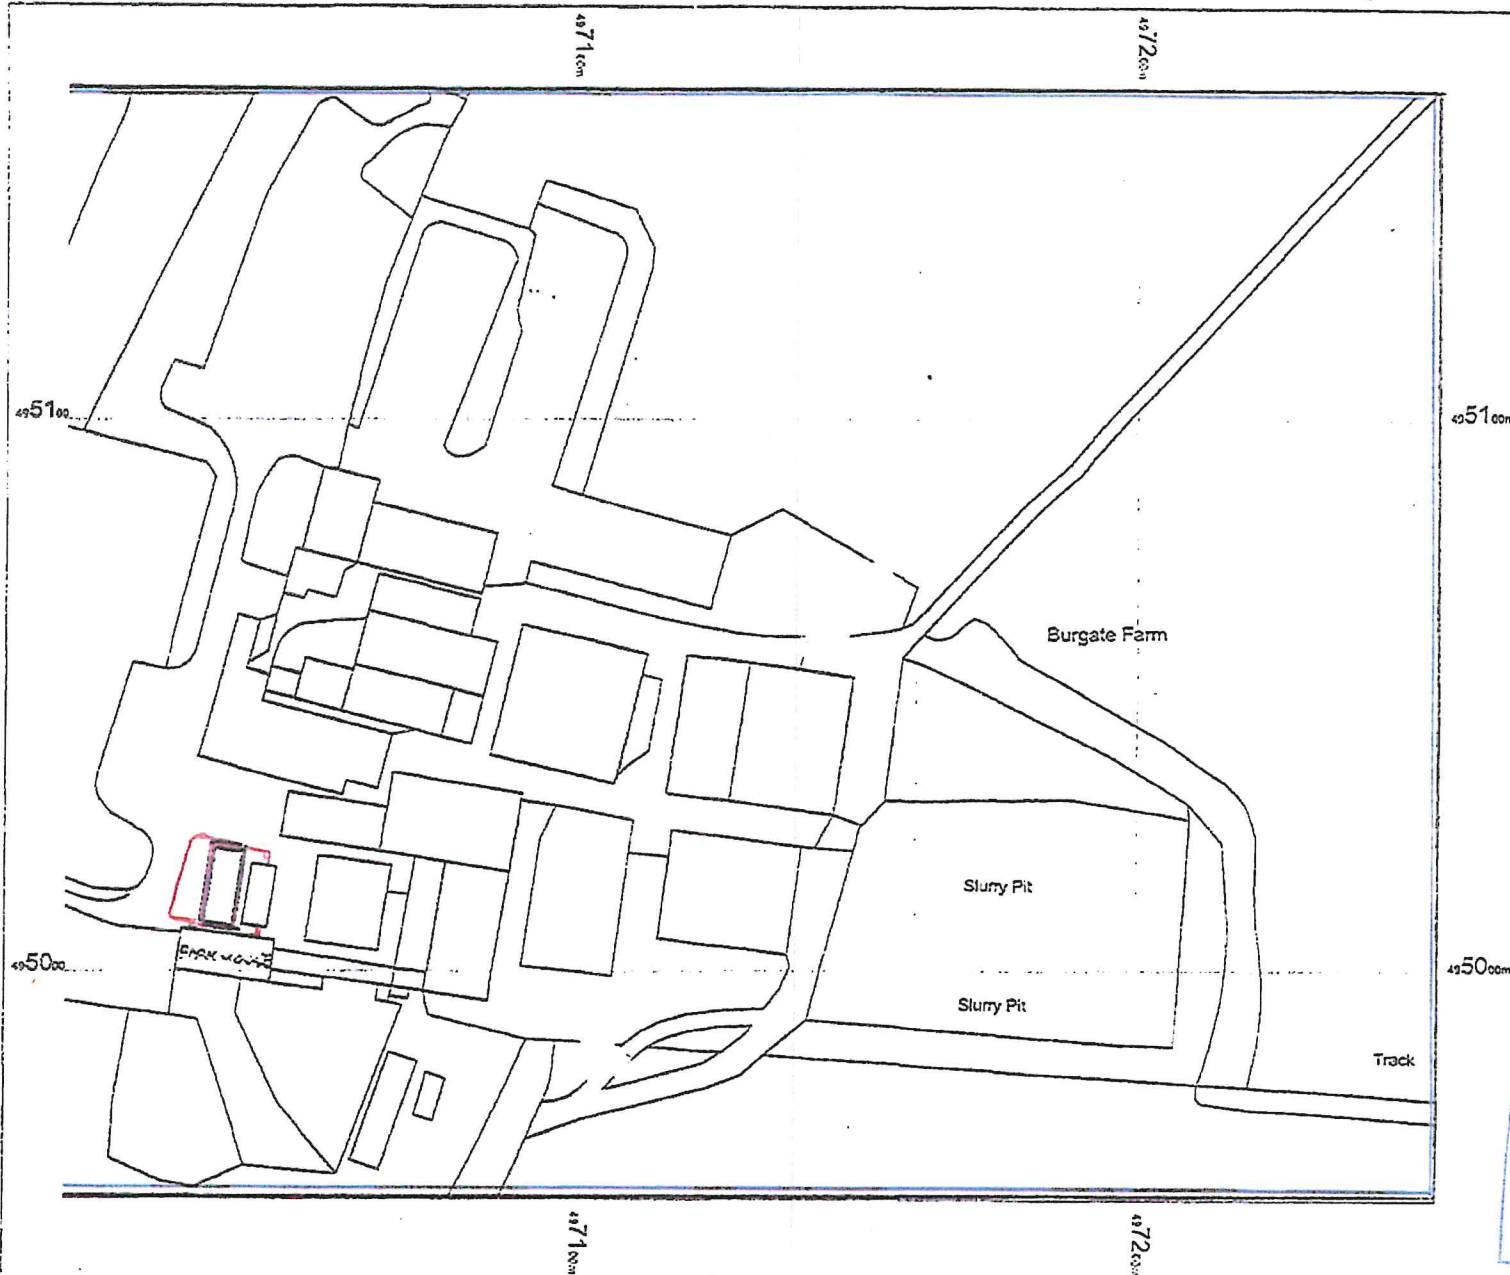

# BURGATE FARM, HARWOOD DLE YO13 0DS

Supplied By York Survey  
Supply

OS MasterMap 1250/2500/10000  
scale  
28 March 2014, ID:  
M4P-00311302  
York Survey Supplies

1:1250 scale print at A4, Centre:  
497129 E, 495060 N

© Crown Copyright Ordnance  
Survey, Licence no. 100025026

**NYMNPA**  
22 MAY 2019

*Printed forward from  
previous application*

(A)

STOCK PROOF STONE WALL

BURGATE FARM

NYM/2019/0150/NEW

1:50

Scale 1:50