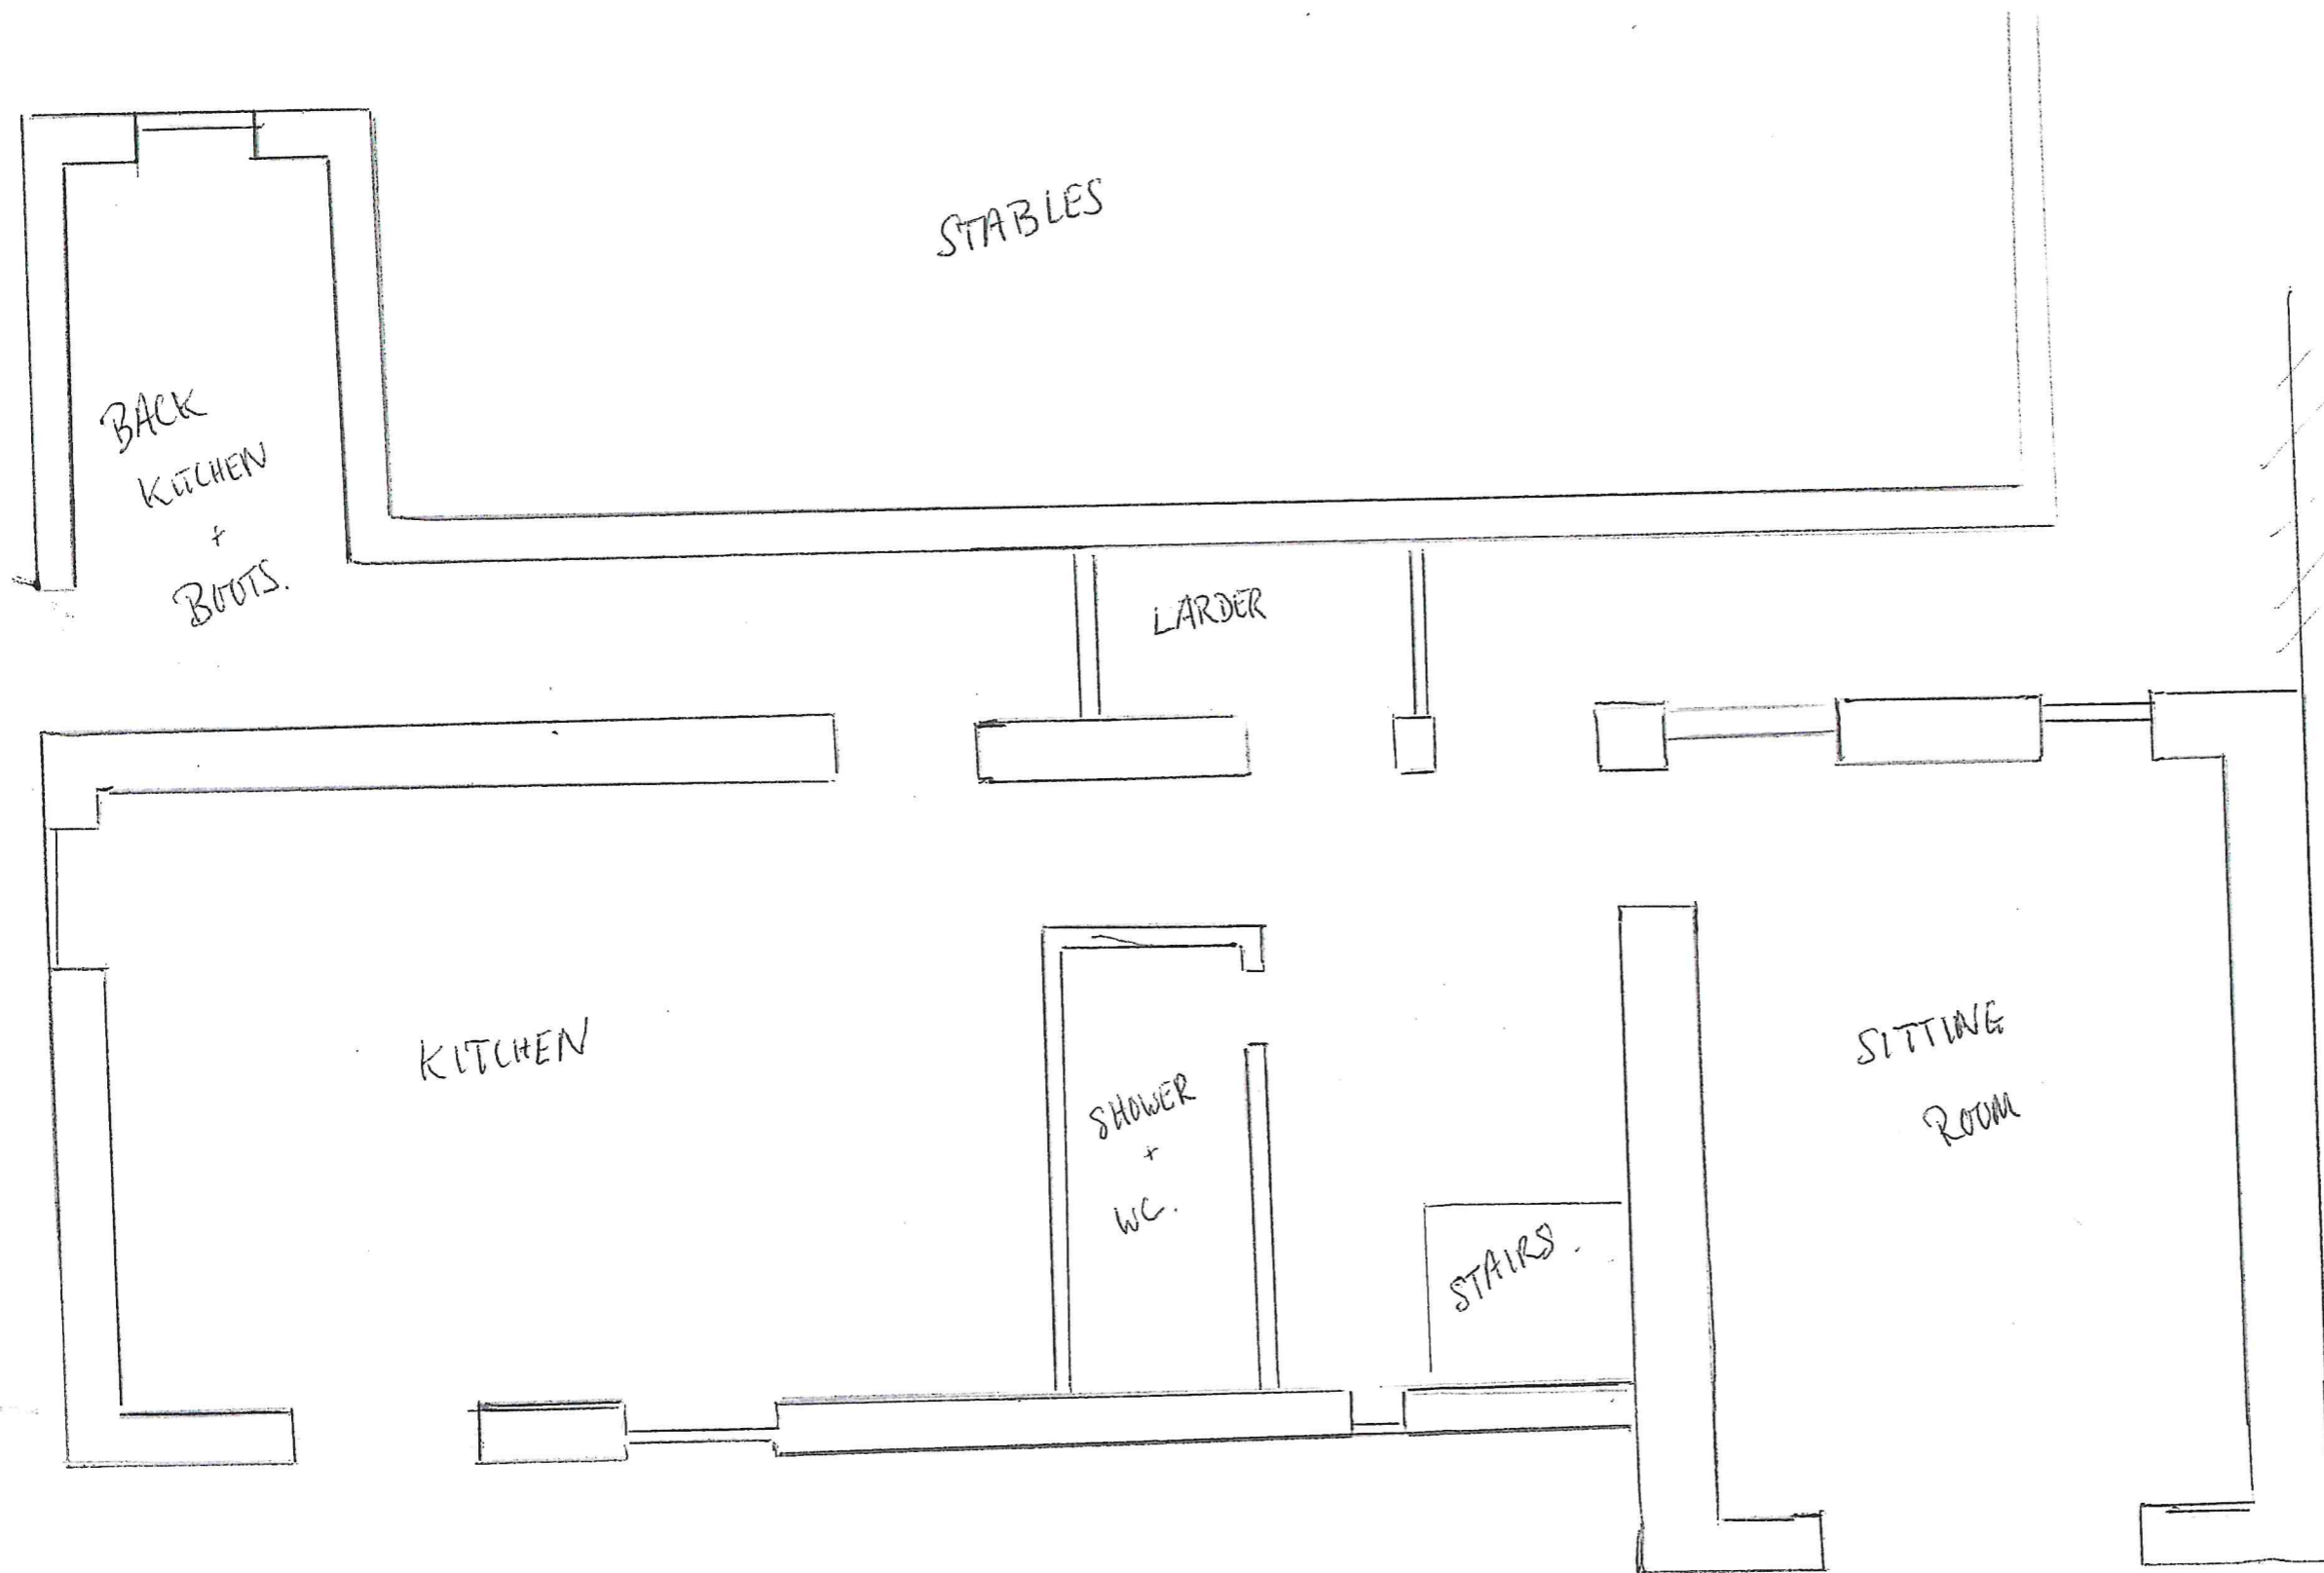

BARN CONVERSION

NYMNP A  
2 MAY 2019

6.4 metre.  
DRY STONE WALL

BURGATE FARM

NYM/2019/0150/NEW

1:50

FLOOR PLAN

HOUSE

NYMNPA  
2 JULY 2019

BUR GATE FARM.

NYM/2019/0150/NEW.

WESTERN ELEVATION

1:50

NYMNP  
2 MAY 2018

NYM/2019/0150/NEW

NYMNPA  
19 AUG 2019

Scale 1:50