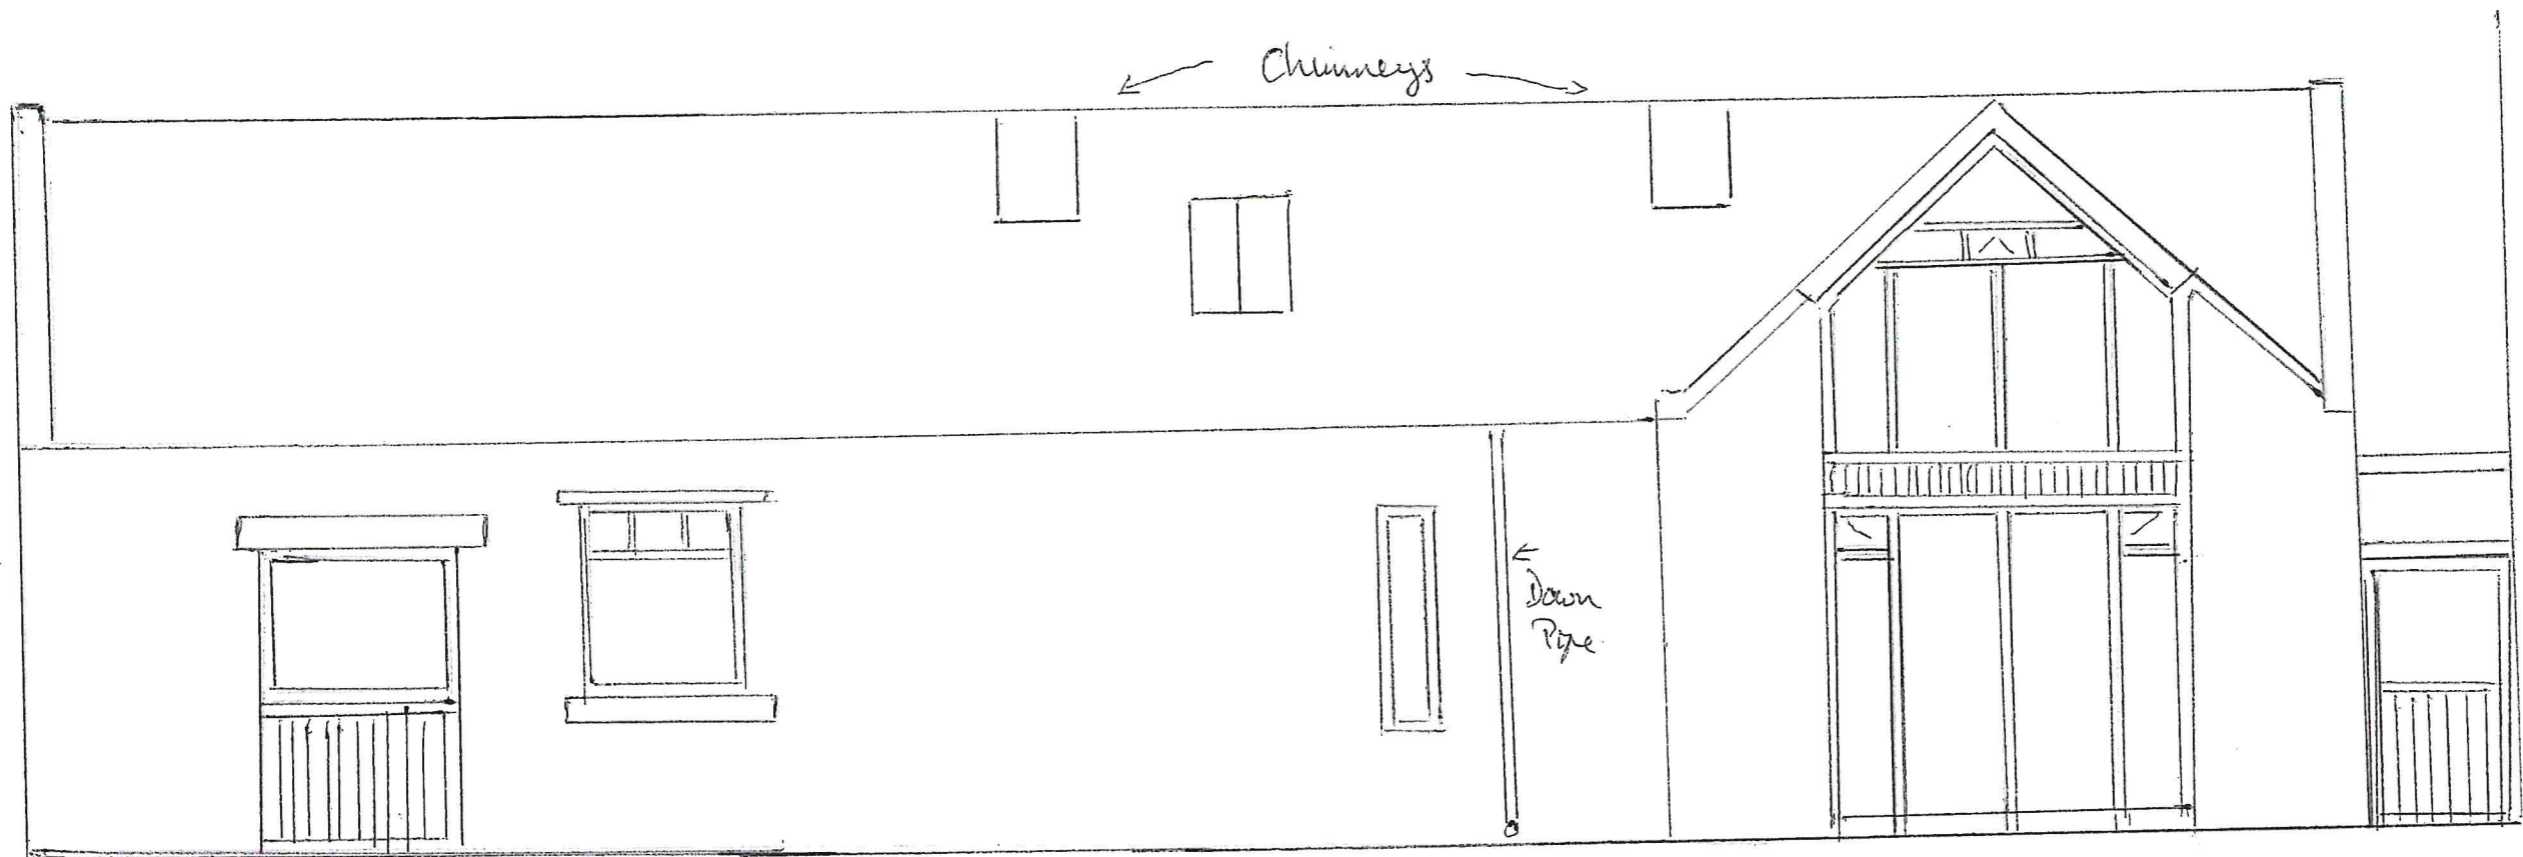

NYMNPA  
2 JULY 2019

BUR GATE FARM.

NYM/2019/0150/NEW.

WESTERN ELEVATION

1:50

NYMNP  
2 MAY 2018

NYM/2019/0150/NEW

NYMNPA  
19 AUG 2019

Scale 1:50