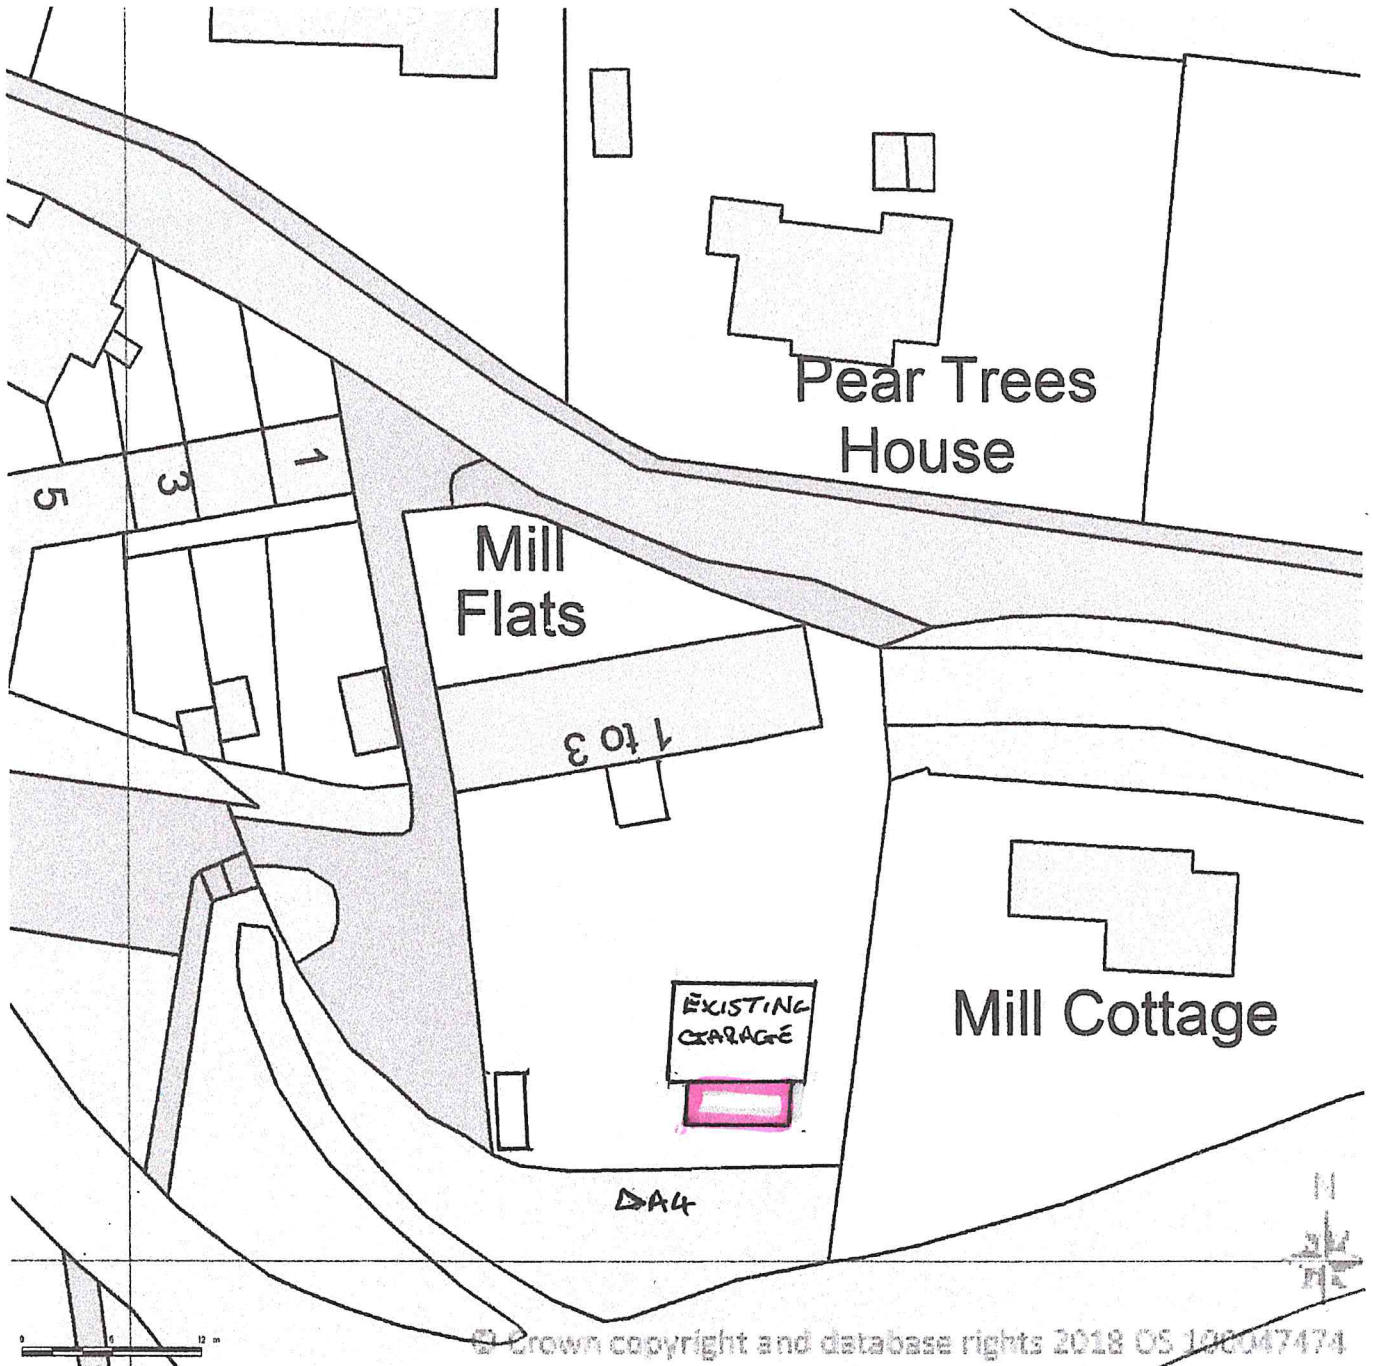

SITE LOCATION PLAN  
AREA 2 HA  
SCALE 1:1250 on A4  
CENTRE COORDINATES: 480237, 505238

Supplied by Streetwise Maps Ltd  
[www.streetwise.net](http://www.streetwise.net)  
Licence No: 100047474  
01/03/2018 15:15

BLOCK/SITE PLAN  
AREA 90m x 90m  
SCALE 1:500 on A4  
CENTRE COORDINATES: 480237, 505238

REAR ELEVATION

SCALE 1:50

NUMBER 2

REAR ELEVATION

SCALE 1:50

NUMBER 1