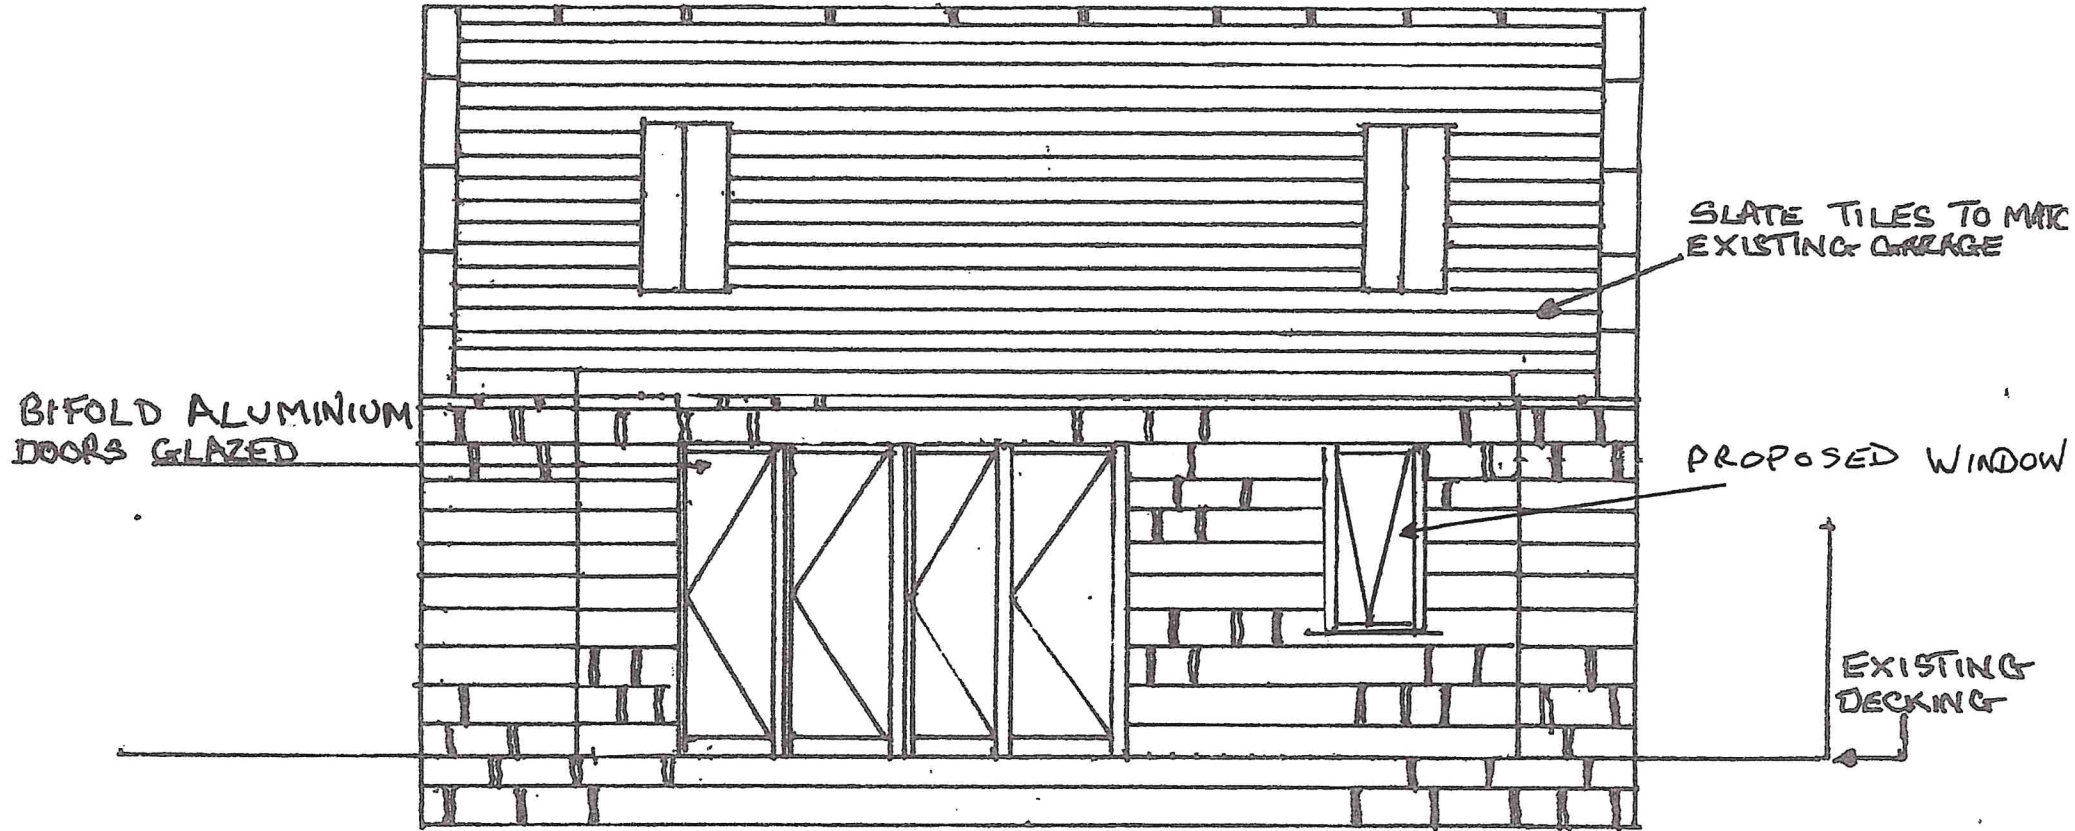

BLOCK/SITE PLAN  
AREA 90m x 90m  
SCALE 1:500 on A4  
CENTRE COORDINATES: 480237, 505238

REAR ELEVATION

SCALE 1:50

NUMBER 2

REAR ELEVATION

SCALE 1:50

NUMBER 1