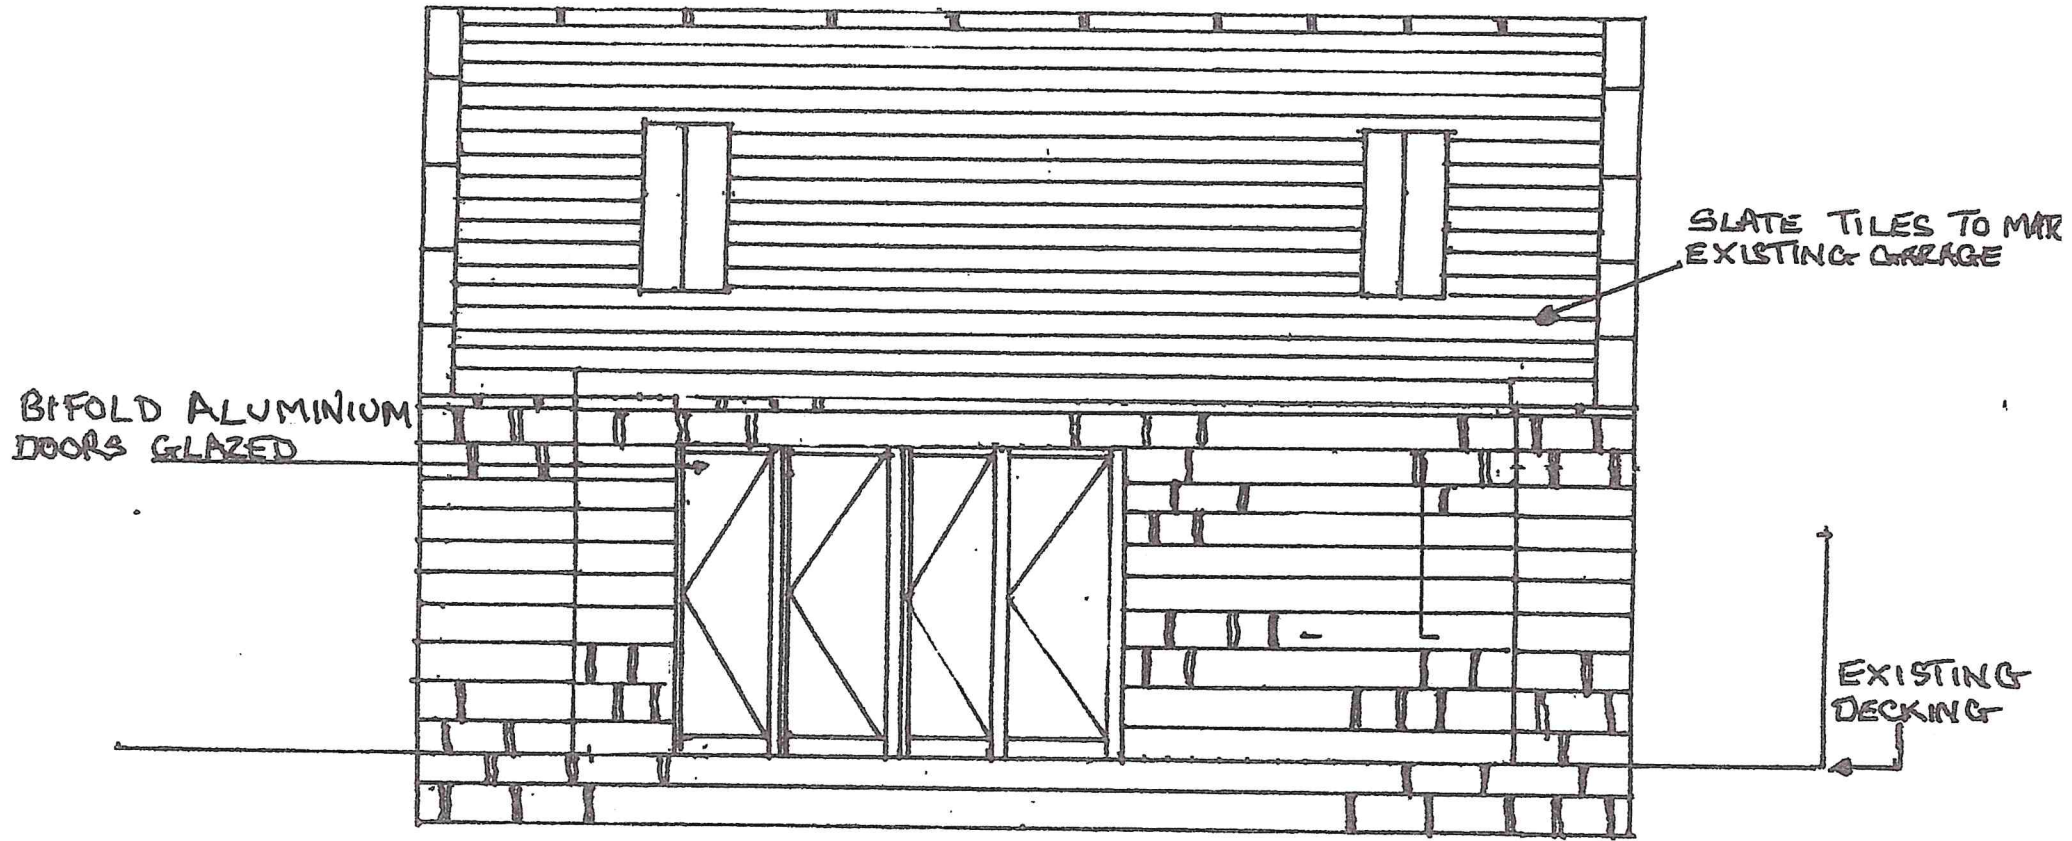

BLOCK/SITE PLAN  
AREA 90m x 90m  
SCALE 1:500 on A4  
CENTRE COORDINATES: 480237, 505238

REAR ELEVATION

SCALE 1:50

NUMBER 2

REAR ELEVATION

SCALE 1:50

NUMBER 1