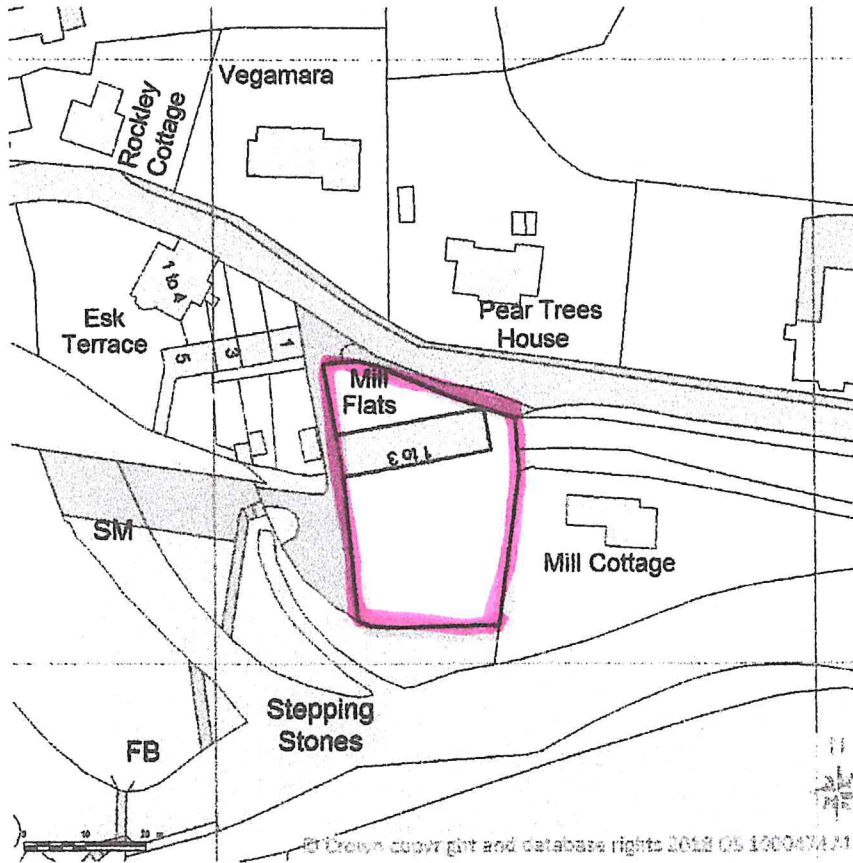

SITE LOCATION PLAN  
AREA 2 HA  
SCALE 1:1250 on A4  
CENTRE COORDINATES: 480237, 505238

Supplied by Streetwise Maps Ltd  
[www.streetwise.net](http://www.streetwise.net)  
Licence No: 100047474  
01/03/2018 15:15

BLOCK/SITE PLAN  
AREA 90m x 90m  
SCALE 1:500 on A4  
CENTRE COORDINATES: 480237, 505238

REAR ELEVATION

SCALE 1:50

NUMBER 2

REAR ELEVATION

SCALE 1:50

NUMBER 1