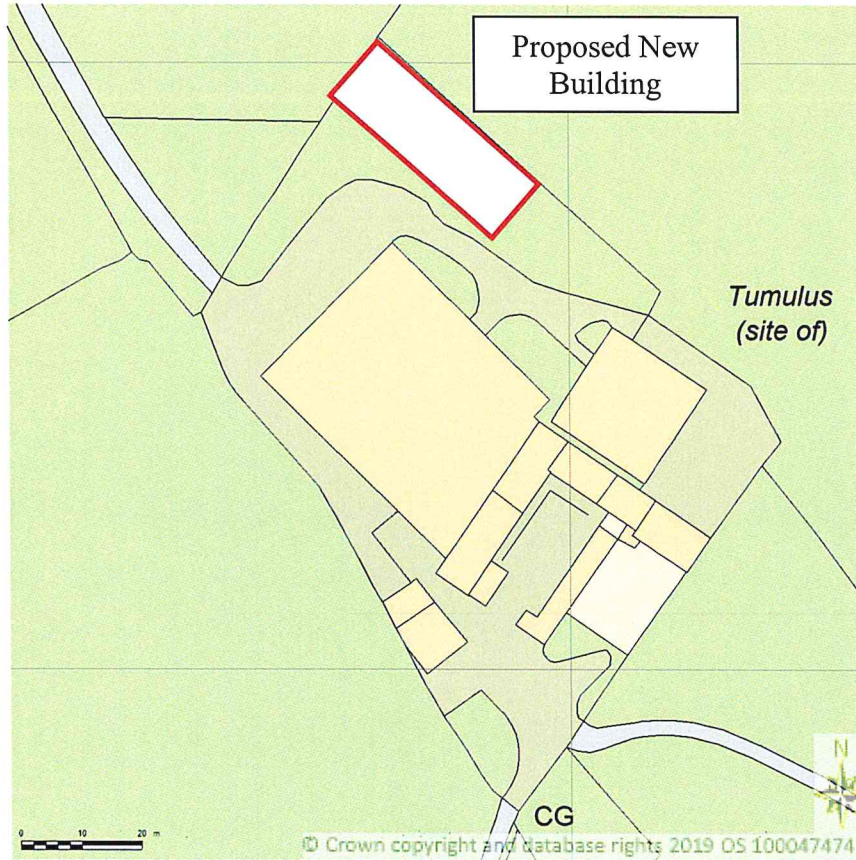

SITE LOCATION PLAN
AREA 2 HA
SCALE 1:1250 on A4
CENTRE COORDINATES: 493378, 508539

Gnipe Howe Farm

Supplied by Streetwise Maps Ltd
www.streetwise.net
Licence No: 100047474
29/03/2019 13:27