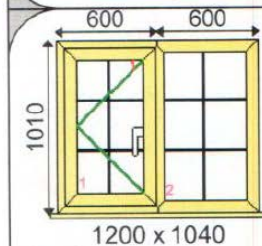

Glazing Includes
(31dB) 4 SCoat:20SupAr:4 Low Iron Clear (BLACK SUPER SPACER) Duplex Spacer Bar Grid

£585.00

Kitchen
Rustique Profile System
RUS/72 Outer. CW
Frame Colour: CREAM FOIL/WH

Ext Cill Type: 150mm Cill. ^1
Handle: Locking White

Fitting Notes/Comments