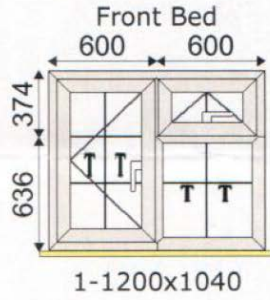

NYMNPA
20/05/2019