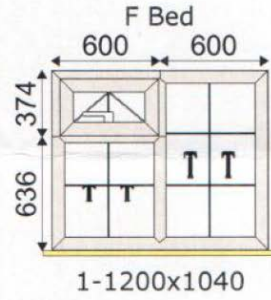

NYMNP

23/04/2019

Lockey Location plan

Plan Produced for: James Richardson
Date Produced: 26 Aug 2018
Plan Reference Number: TQRQM18238160433545
Scale: 1:1250 @ A4

NYMNPA
20/05/2019

All frames are viewed from outside

Glazing Includes
(31dB) 4 SCoat:20SupAr:4 Low Iron Clear (BLACK SUPER SPACER) Duplex Spacer Bar Grid

£585.00

Lounge
Rustique Profile System
RUS/72 Outer. CW
Frame Colour: CREAM FOIL/WH

Ext Cill Type: 150mm Cill. ^1
Handle: Locking White