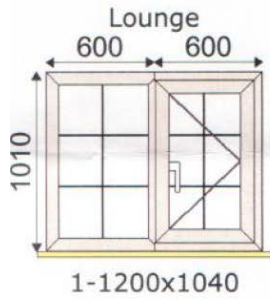

NYMNPA
20/05/2019