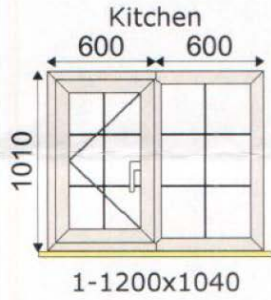

NYMNPA
20/05/2019