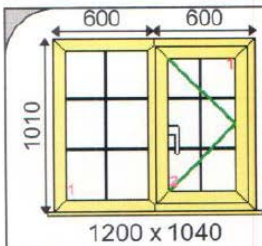

Glazing Includes
(31dB) 4 SCoat:20SupAr:4 Low Iron Clear (BLACK SUPER SPACER) Duplex Spacer Bar Grid

£585.00

Lounge
Rustique Profile System
RUS/72 Outer. CW
Frame Colour: CREAM FOIL/WH

Ext Cill Type: 150mm Cill. ^1
Handle: Locking White