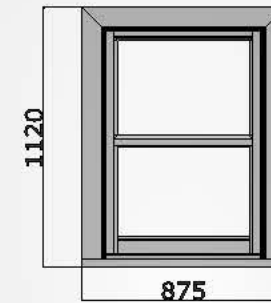

STAIR WINDOW  
CHANGE TO FIXED MULTI  
PANE WINDOW

1ST FLOOR BATHROOM  
WINDOW

1ST FLOOR EXTENSION WINDOW  
CHANGE TO HOPPER  
STYLE WINDOW  
HINGED FROM TOP

REAR OFFICE WINDOW  
MAINTAIN SASH STYLE BUT  
INTRODUCE VERTICAL  
GLAZING BAR