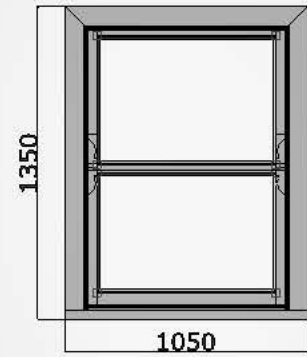

AMENDED

NYMNP
20/05/2019

1ST FLOOR KITCHEN WINDOW