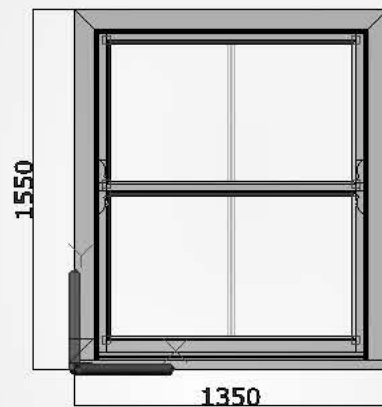

STAIR WINDOW  
CHANGE TO FIXED MULTI  
PANE WINDOW

1ST FLOOR BATHROOM  
WINDOW

1ST FLOOR EXTENSION WINDOW  
CHANGE TO HOPPER  
STYLE WINDOW  
HINGED FROM TOP

REAR OFFICE WINDOW  
MAINTAIN SASH STYLE BUT  
INTRODUCE VERTICAL  
GLAZING BAR