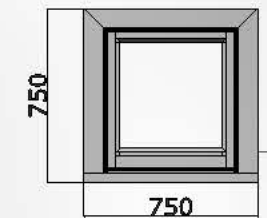

STAIR WINDOW  
CHANGE TO FIXED MULTI  
PANE WINDOW

1ST FLOOR BATHROOM  
WINDOW

1ST FLOOR EXTENSION WINDOW  
CHANGE TO HOPPER  
STYLE WINDOW  
HINGED FROM TOP

REAR OFFICE WINDOW  
MAINTAIN SASH STYLE BUT  
INTRODUCE VERTICAL  
GLAZING BAR