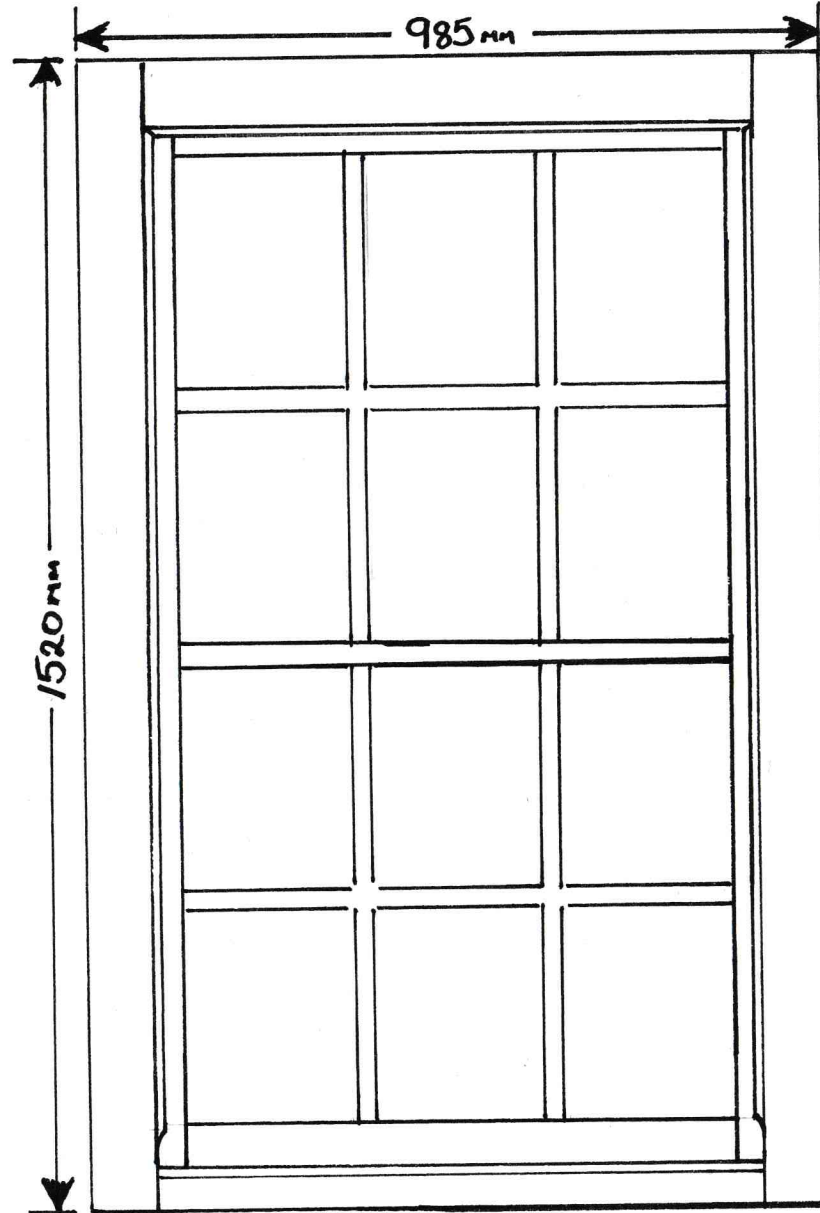

SITE LOCATION PLAN
AREA 2 HA
SCALE 1:1250 on A4
CENTRE COORDINATES: 495264, 505034

Supplied by Streetwise Maps Ltd
www.streetwise.net
Licence No: 100047474
18/06/2019 11:32

NYMNPA
10/06/2019

GROUND FLOOR FRONT RH

GROUND FLOOR FRONT LH

NYMNP
10/06/2019

GROUND FLOOR GABLE END SASH

NYMNPA
10/06/2019

GROUND FLOOR GABLE END CASSEMENT

BASEMENT KITCHEN CASSEMENT

PROPOSED REPLACEMENT

DRAW TO SIZE