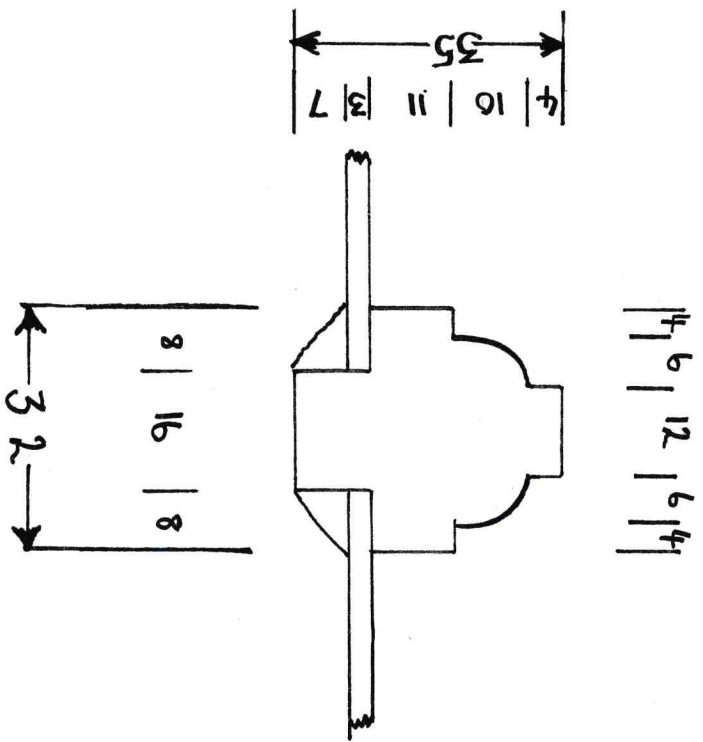

DRAW TO SIZE

MOULDING TO EXISTING

SASH WINDOWS (ODINSFELD)