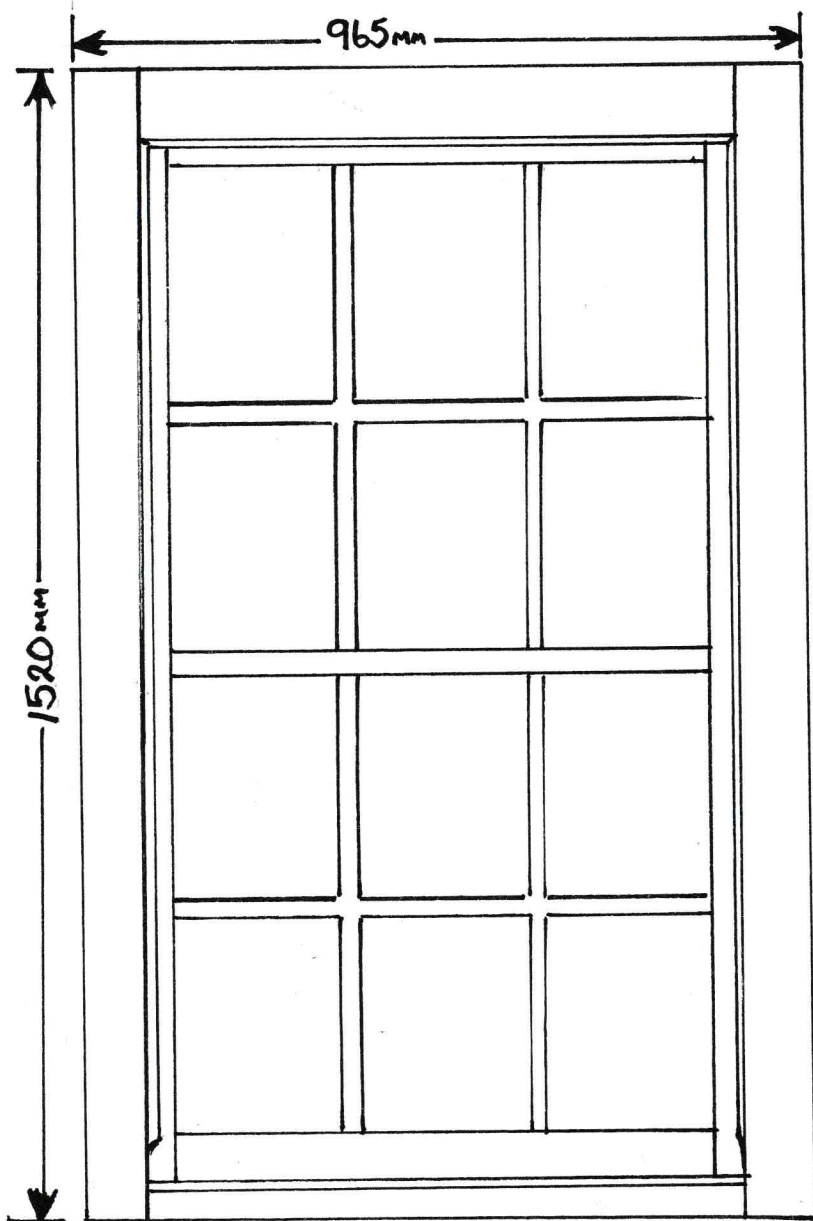

SITE LOCATION PLAN
AREA 2 HA
SCALE 1:1250 on A4
CENTRE COORDINATES: 495264, 505034

Supplied by Streetwise Maps Ltd
www.streetwise.net
Licence No: 100047474
18/06/2019 11:32

NYMNPA
10/06/2019

GROUND FLOOR FRONT RH

GROUND FLOOR FRONT LH

NYMNP
10/06/2019

GROUND FLOOR GABLE END SASH

NYMNPA
10/06/2019

GROUND FLOOR GABLE END CASSEMENT

BASEMENT KITCHEN CASSEMENT

PROPOSED REPLACEMENT

DRAW TO SIZE