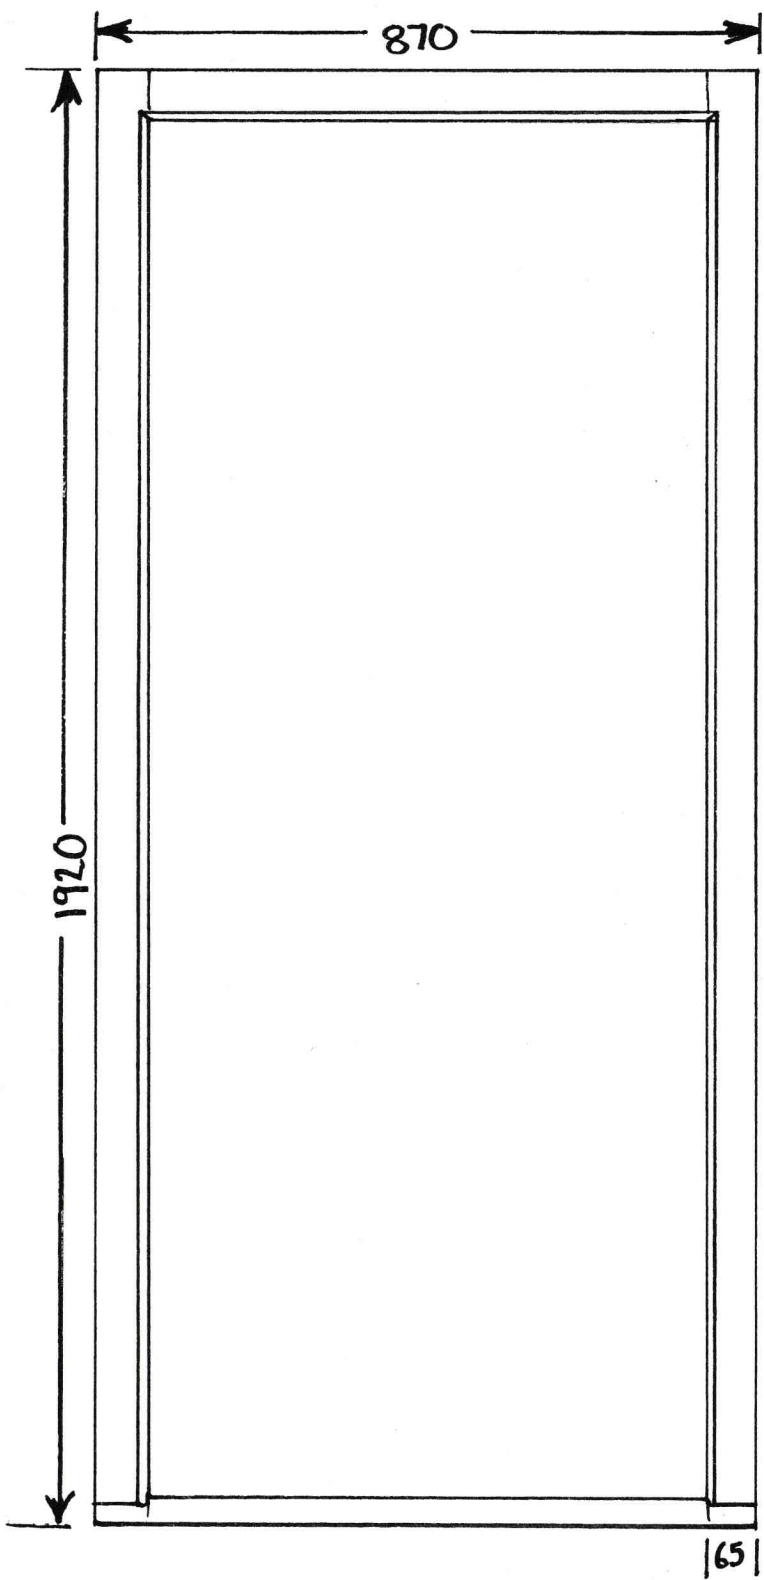

SITE LOCATION PLAN
AREA 2 HA
SCALE 1:1250 on A4
CENTRE COORDINATES: 495264, 505034

Supplied by Streetwise Maps Ltd
www.streetwise.net
Licence No: 100047474
18/06/2019 11:32

NYMNPA
10/06/2019

GROUND FLOOR FRONT RH

PROPOSED MOUNDING TO CASEMENT

WINDOWS (ODINSFELD)

NYMNPA 10/06/2019

DRAW TO SIZE

MOULDING TO EXISTING

SASH WINDOWS (ODINSFELD)

65

NYMNPA
10/06/2019

DOOR CASING ODINSFAS
COTTAGE RH B

40

MEASUREMENTS IN MM

65