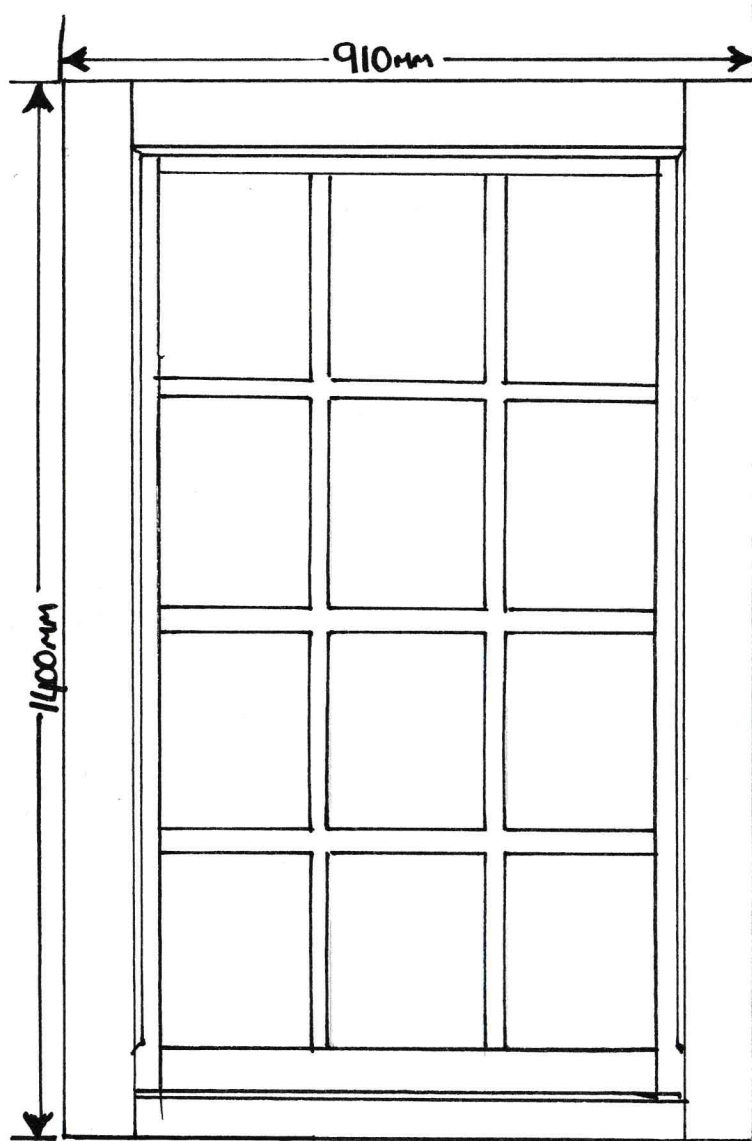

SITE LOCATION PLAN
AREA 2 HA
SCALE 1:1250 on A4
CENTRE COORDINATES: 495264, 505034

Supplied by Streetwise Maps Ltd
www.streetwise.net
Licence No: 100047474
18/06/2019 11:32

NYMNPA
10/06/2019

GROUND FLOOR FRONT RH

GROUND FLOOR FRONT LH

NYMNP
10/06/2019

GROUND FLOOR GABLE END SASH

NYMNPA
10/06/2019

GROUND FLOOR GABLE END CASSEMENT

BASEMENT KITCHEN CASSEMENT

PROPOSED REPLACEMENT

DRAW TO SIZE

DOOR CASING ODINSFAS
COTTAGE RH B

40

MEASUREMENTS IN MM

65