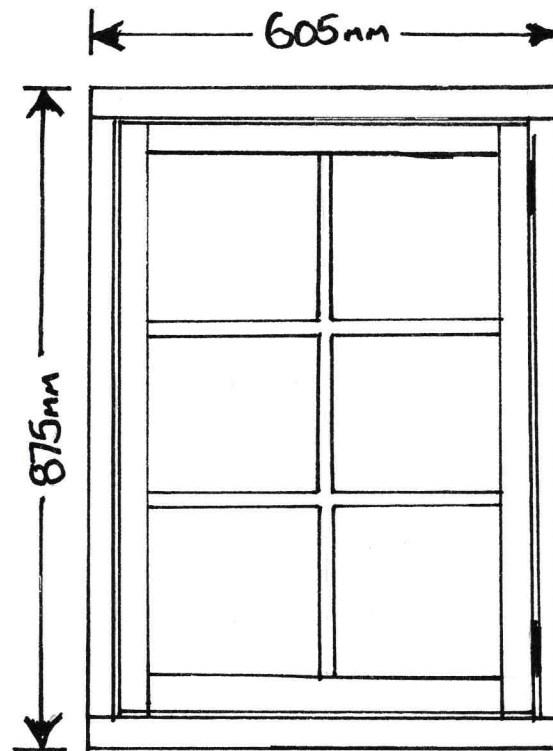

GROUND FLOOR FRONT LH

NYMNP
10/06/2019

GROUND FLOOR GABLE END SASH

NYMNPA
10/06/2019

GROUND FLOOR GABLE END CASSEMENT

BASEMENT KITCHEN CASSEMENT

PROPOSED REPLACEMENT

DRAW TO SIZE

DOOR CASING ODINSFAS
COTTAGE RH B

40

MEASUREMENTS IN MM

65