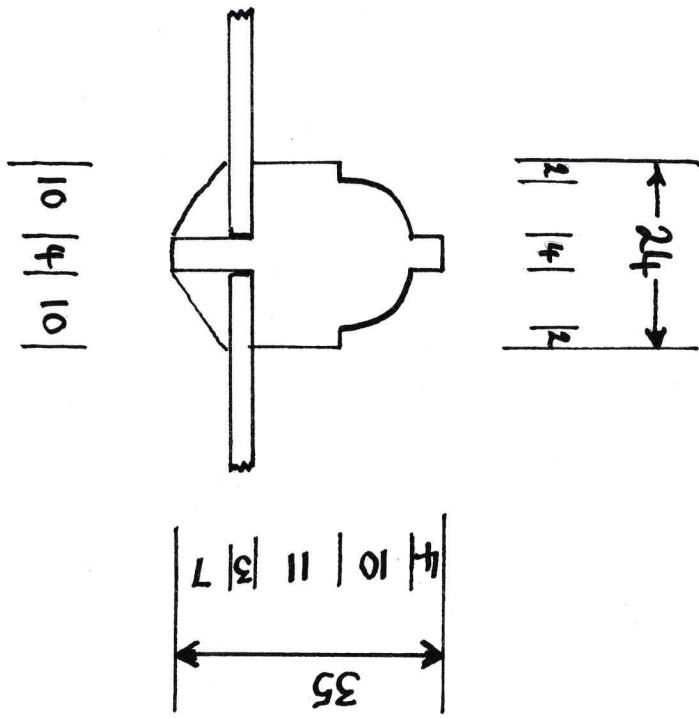

DRAW TO SIZE

PROPOSED MOUNDING TO CASEMENT

WINDOWS (ODINSFELD)

NYMNPA 10/06/2019