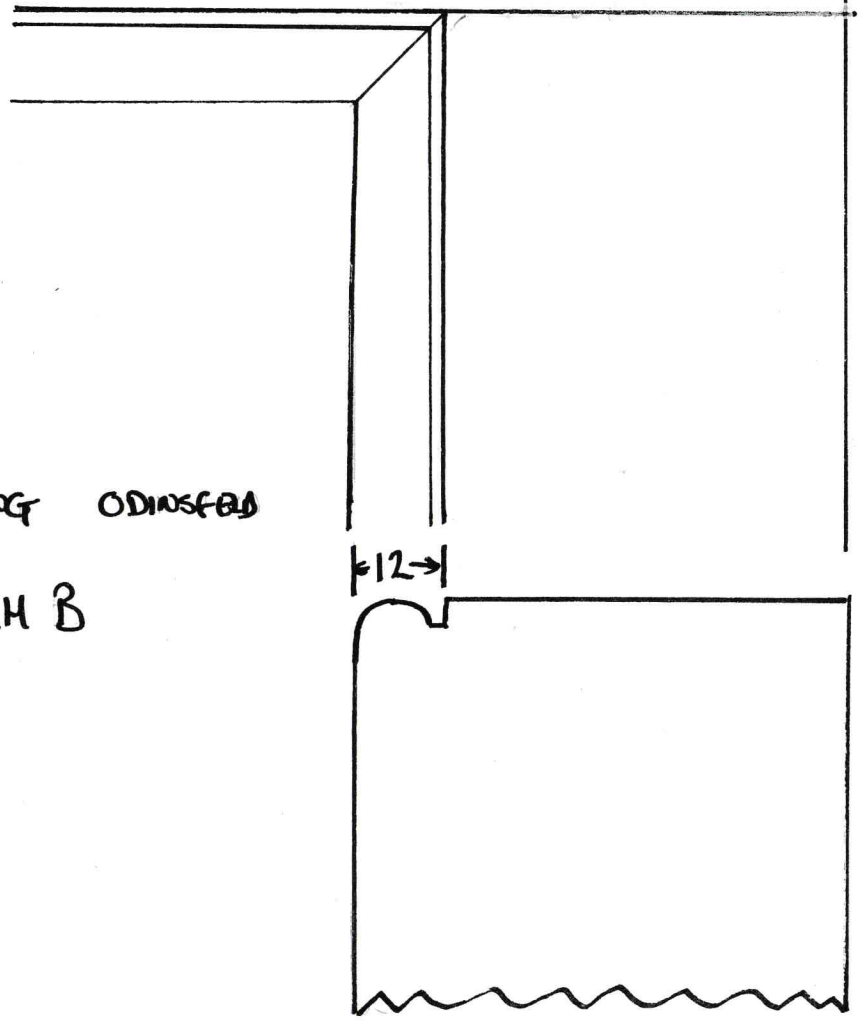

SITE LOCATION PLAN
AREA 2 HA
SCALE 1:1250 on A4
CENTRE COORDINATES: 495264, 505034

Supplied by Streetwise Maps Ltd
www.streetwise.net
Licence No: 100047474
18/06/2019 11:32

NYMNPA
10/06/2019

GROUND FLOOR FRONT RH

PROPOSED MOUNDING TO CASEMENT

WINDOWS (ODINSFELD)

NYMNPA 10/06/2019

DRAW TO SIZE

MOULDING TO EXISTING

SASH WINDOWS (ODINSFELD)

65

NYMNPA
10/06/2019

DOOR CASING ODINSFAS
COTTAGE RH B

40

MEASUREMENTS IN MM

65