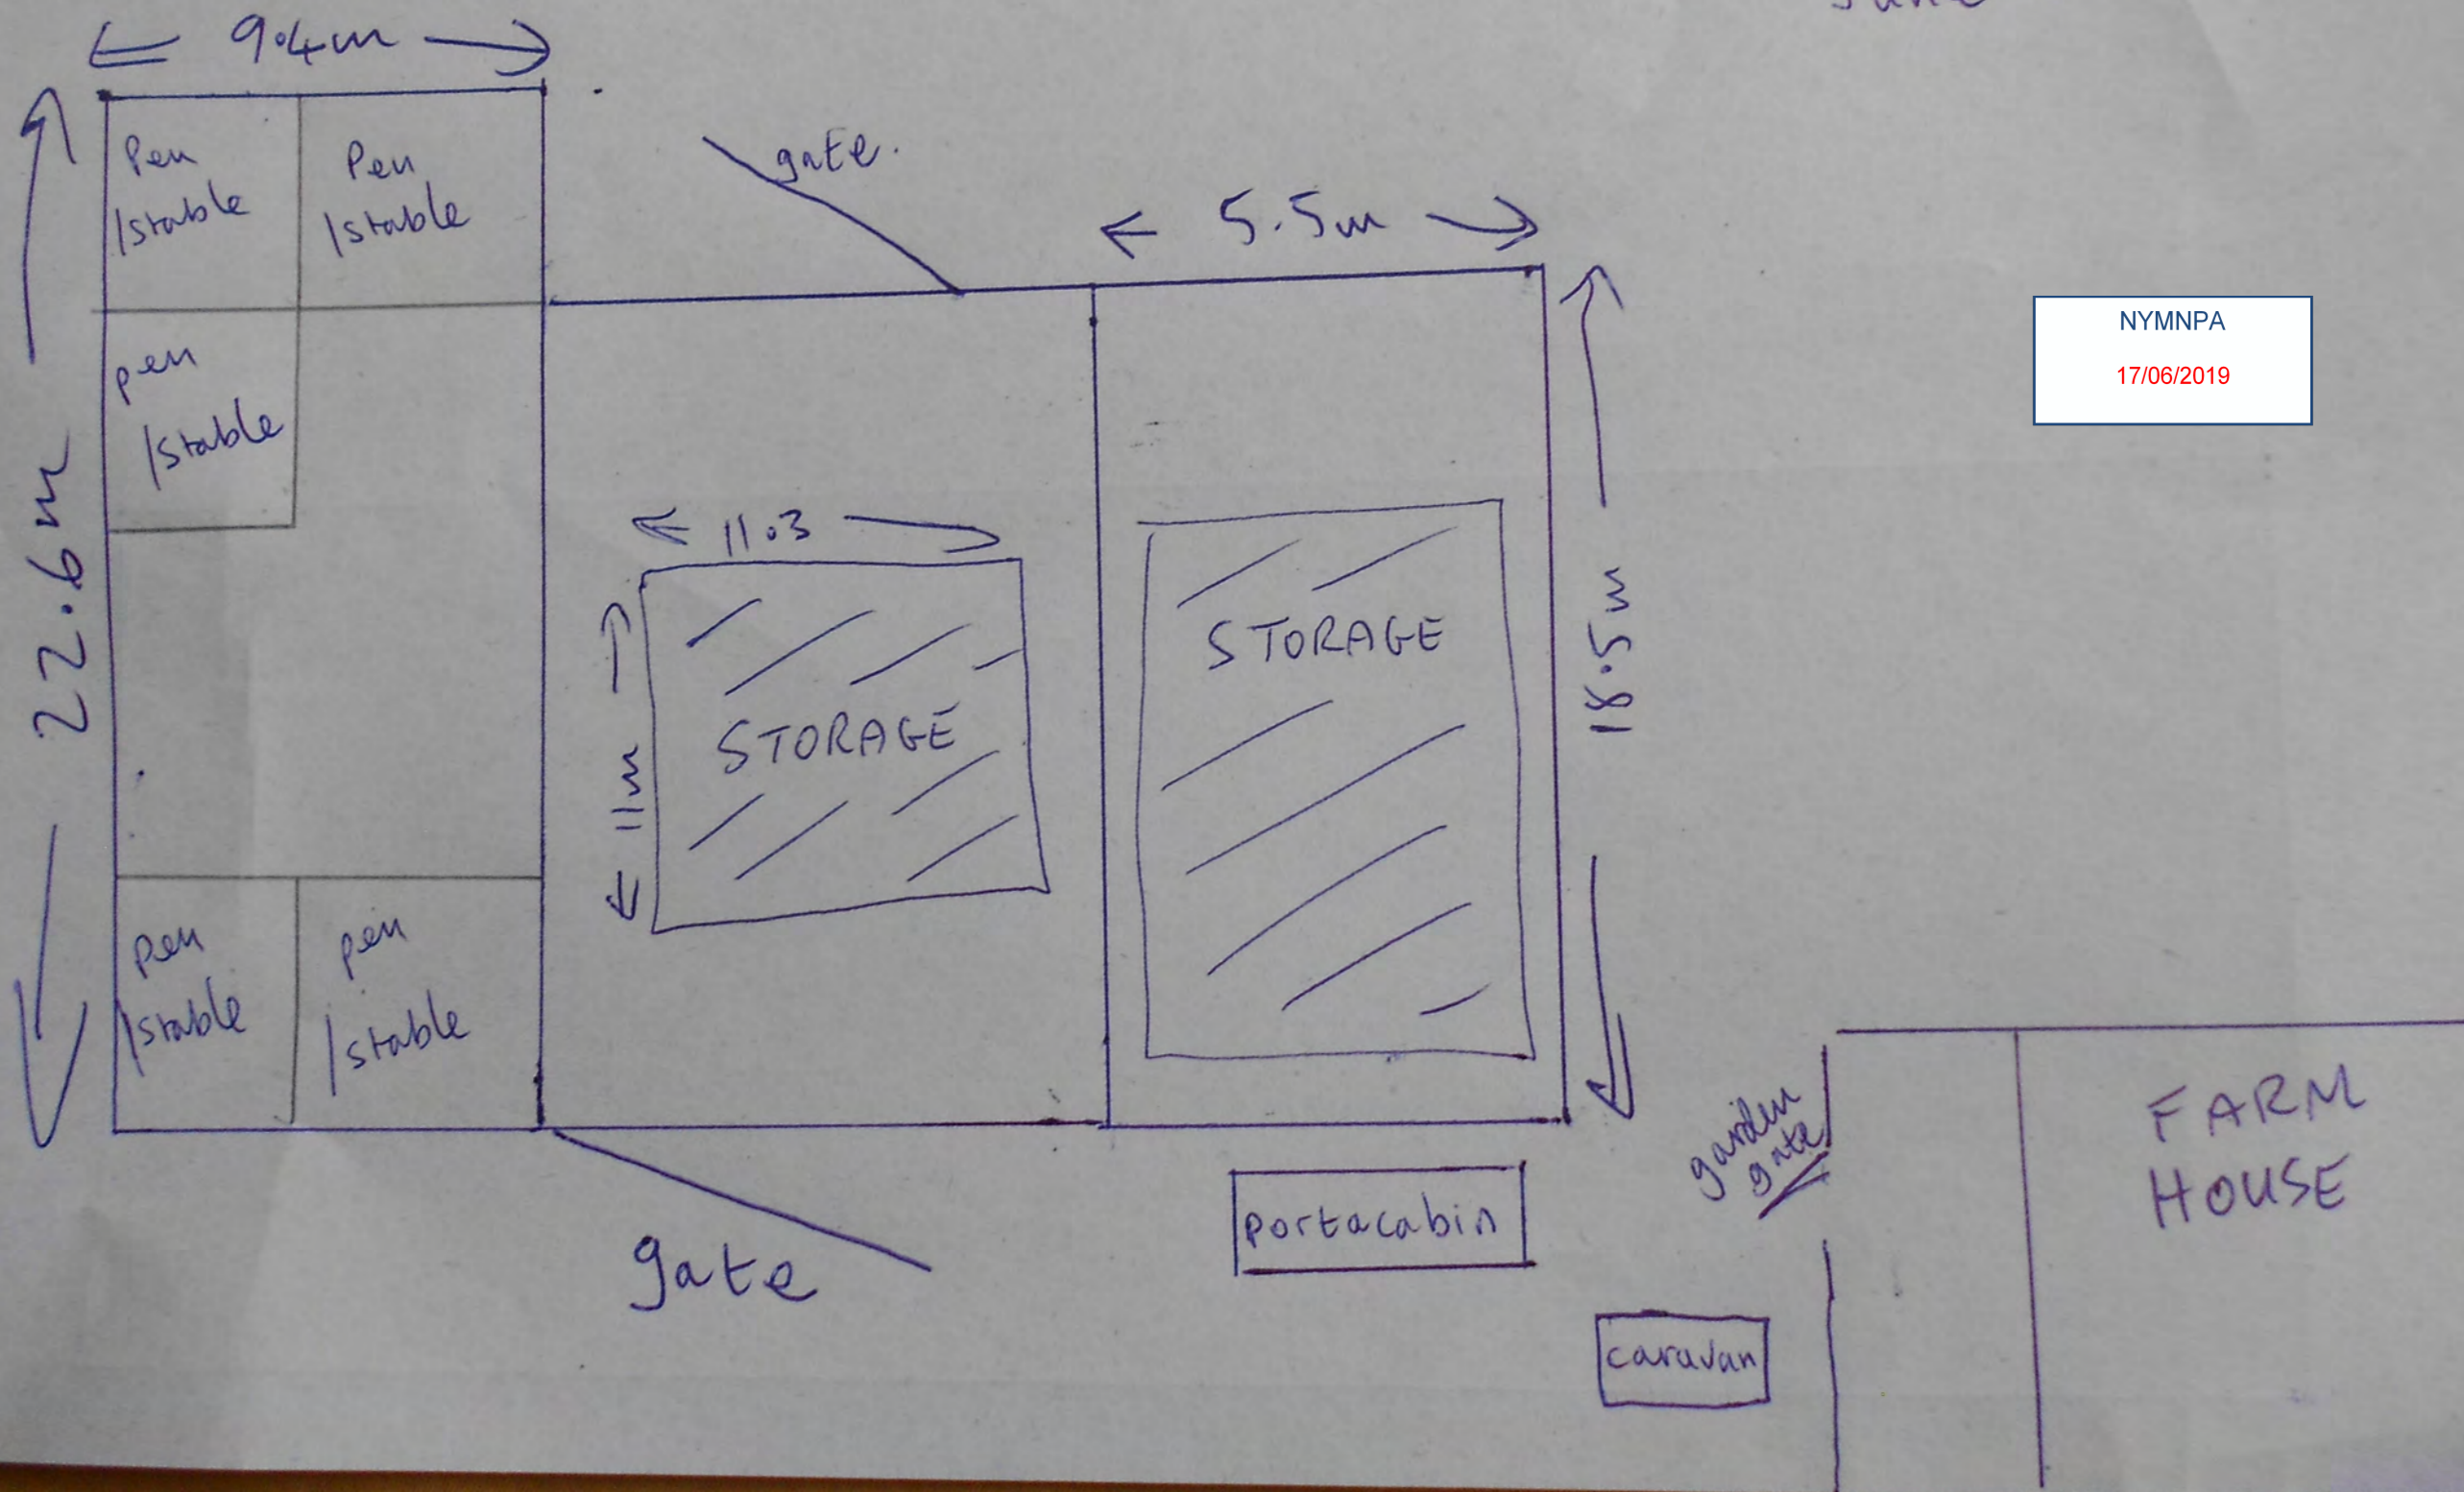

NYMNPA 15/07/2019
----------------------

SITE LOCATION PLAN  
AREA 2 HA  
SCALE 1:1250 on A4  
CENTRE COORDINATES: 498061, 493263

Silpho Brow Farm East

Silpho B  
Cottag

Silpho Brow Farm West

Supplied by Streetwise Maps Ltd  
[www.streetwise.net](http://www.streetwise.net)  
Licence No: 100047474  
15/07/2019 09:17

**NYMNP**  
**15/07/2019**

BLOCK/SITE PLAN  
AREA 90m x 90m  
SCALE 1:500 on A4  
CENTRE COORDINATES: 498076, 493268

Supplied by Streetwise Maps Ltd  
[www.streetwise.net](http://www.streetwise.net)  
Licence No: 100047474  
15/07/2019 12:40:54

NYMNPA  
15/07/2019

SILPHO BROW FARM WEST  
June 2019

NYMNP  
17/06/2019

NYMNPA

17/06/2019

This Building is handmade so there may be a slight variation in the sizes shown

NYMNP

15/07/2019