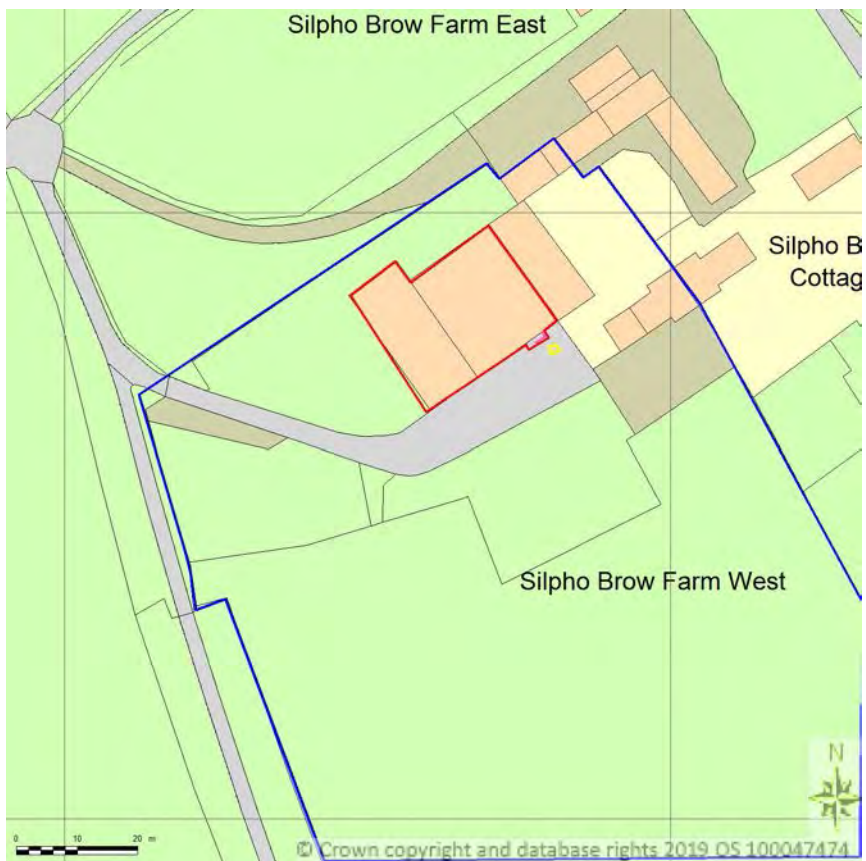

**SITE LOCATION PLAN**  
**AREA 2 HA**  
**SCALE 1:1250 on A4**  
**CENTRE COORDINATES: 498061, 493263**

Supplied by Streetwise Maps Ltd  
[www.streetwise.net](http://www.streetwise.net)  
Licence No: 100047474  
15/07/2019 12:36

NYMNPA 15/07/2019
----------------------

SITE LOCATION PLAN  
AREA 2 HA  
SCALE 1:1250 on A4  
CENTRE COORDINATES: 498061, 493263

Silpho Brow Farm East

Silpho B  
Cottag

Silpho Brow Farm West

Supplied by Streetwise Maps Ltd  
[www.streetwise.net](http://www.streetwise.net)  
Licence No: 100047474  
15/07/2019 09:17

**NYMNP**  
**15/07/2019**

BLOCK/SITE PLAN  
AREA 90m x 90m  
SCALE 1:500 on A4  
CENTRE COORDINATES: 498076, 493268

Supplied by Streetwise Maps Ltd  
[www.streetwise.net](http://www.streetwise.net)  
Licence No: 100047474  
15/07/2019 12:40:54