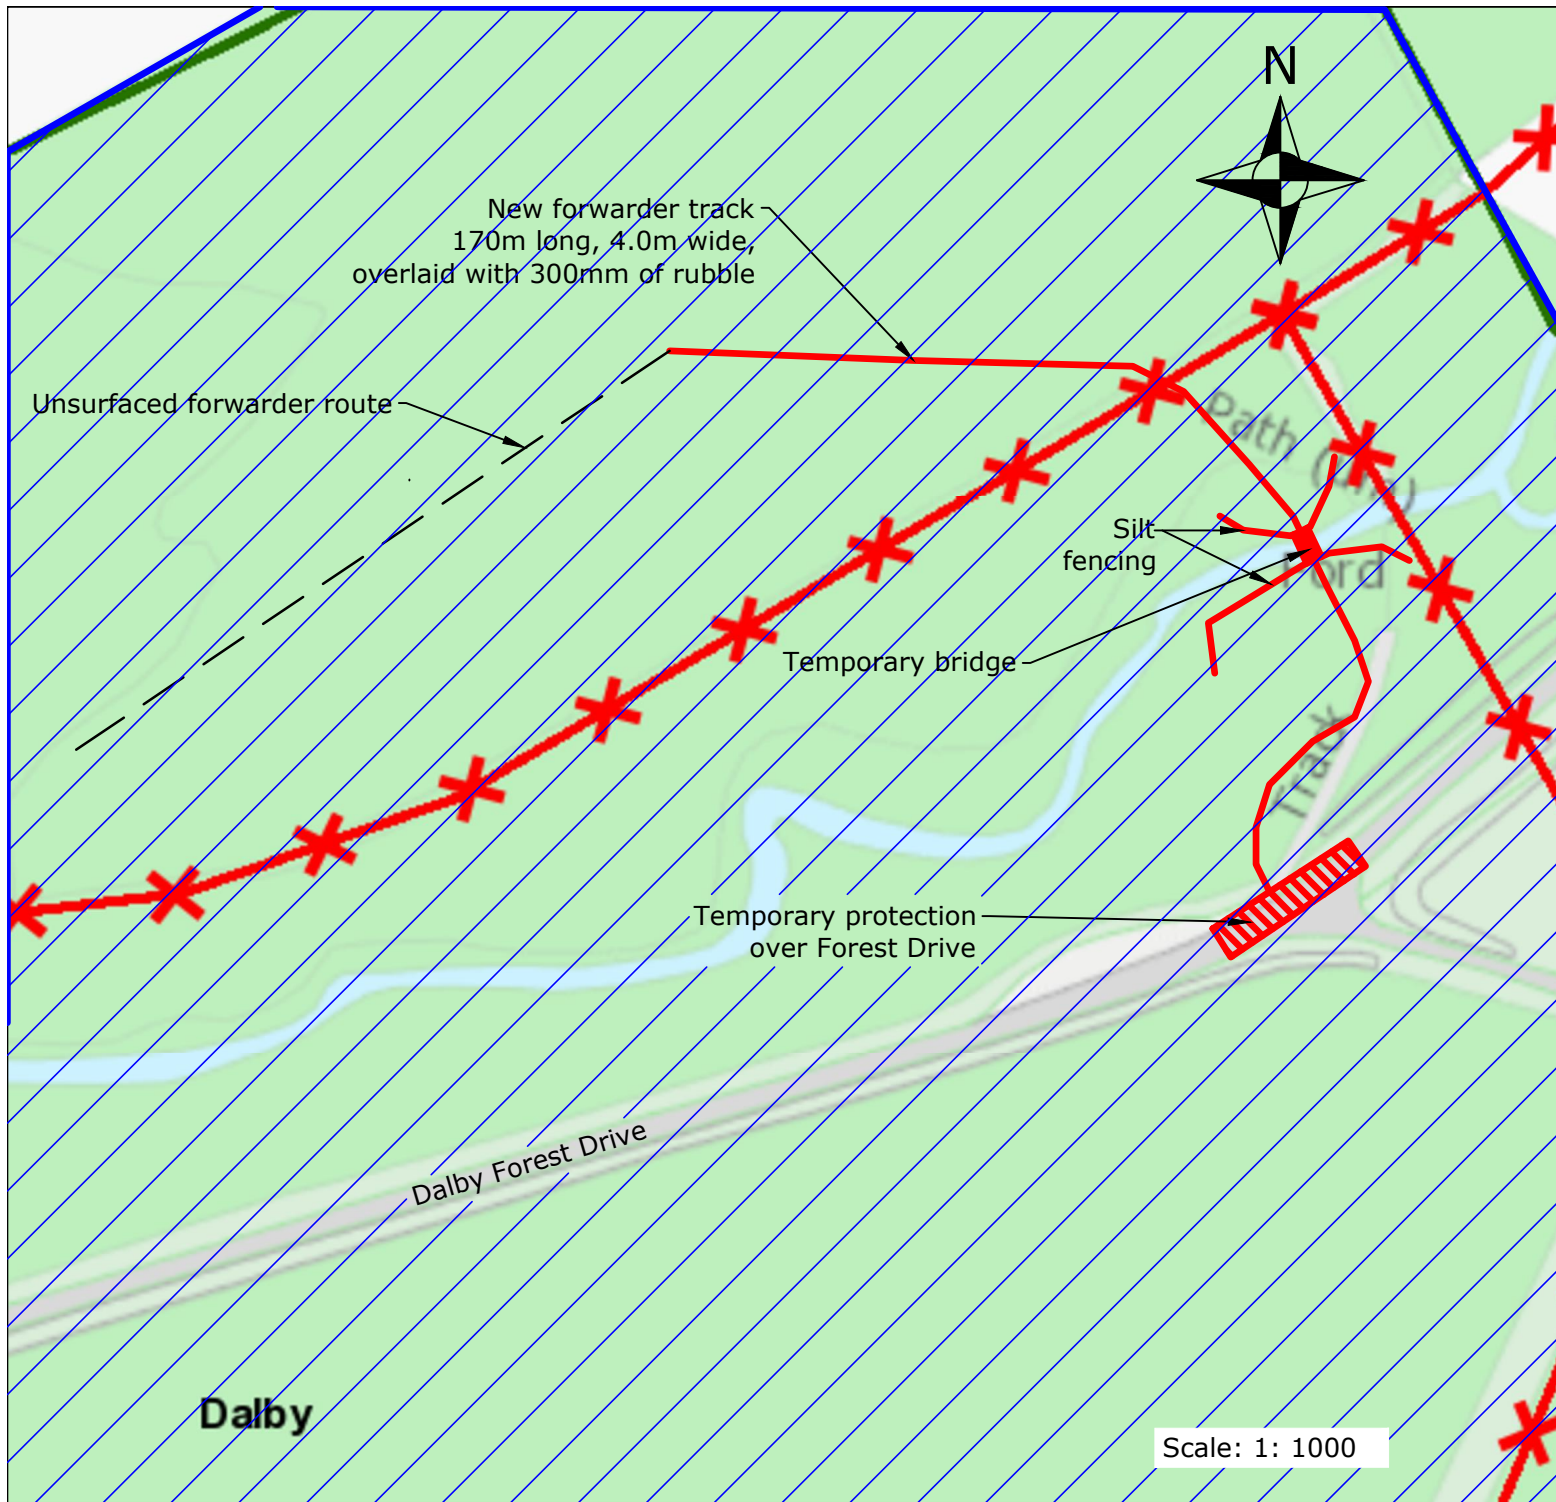

Client:  
Yorkshire Forest District

Site Address:  
Holm Wood  
Dalby Forest  
North Yorkshire  
Grid reference: SE 8594 8941

Job Title:  
Road project 19/20\_16

Drawing Title:  
Site Location Plan

Drawn:	Date:	Drawn:	Date:
JTH	03/07/2019	XXX	XX/XX/XX

Legend:

-  Forestry England Land Management Area
-  Proposed development

NYMNP  
05/07/2019

X	xx/xx/xx	xxx
Rev	Date	Description

Client:  
Yorkshire Forest District

Site Address:  
Holm Wood  
Dalby Forest  
North Yorkshire  
Grid reference: SE 8594 8941

Job Title:  
Road project 19/20\_16

Drawing Title:  
Site Plan

Drawn:	Date:	Drawn:	Date:
JTH	03/07/2019	XXX	XX/XX/XX

Contract No: FEE/0406/3	Scale: 1:1000@A4
----------------------------	---------------------

Drawing No: 19/20_16/08	Rev: X
----------------------------	-----------

Scale: 1: 1000