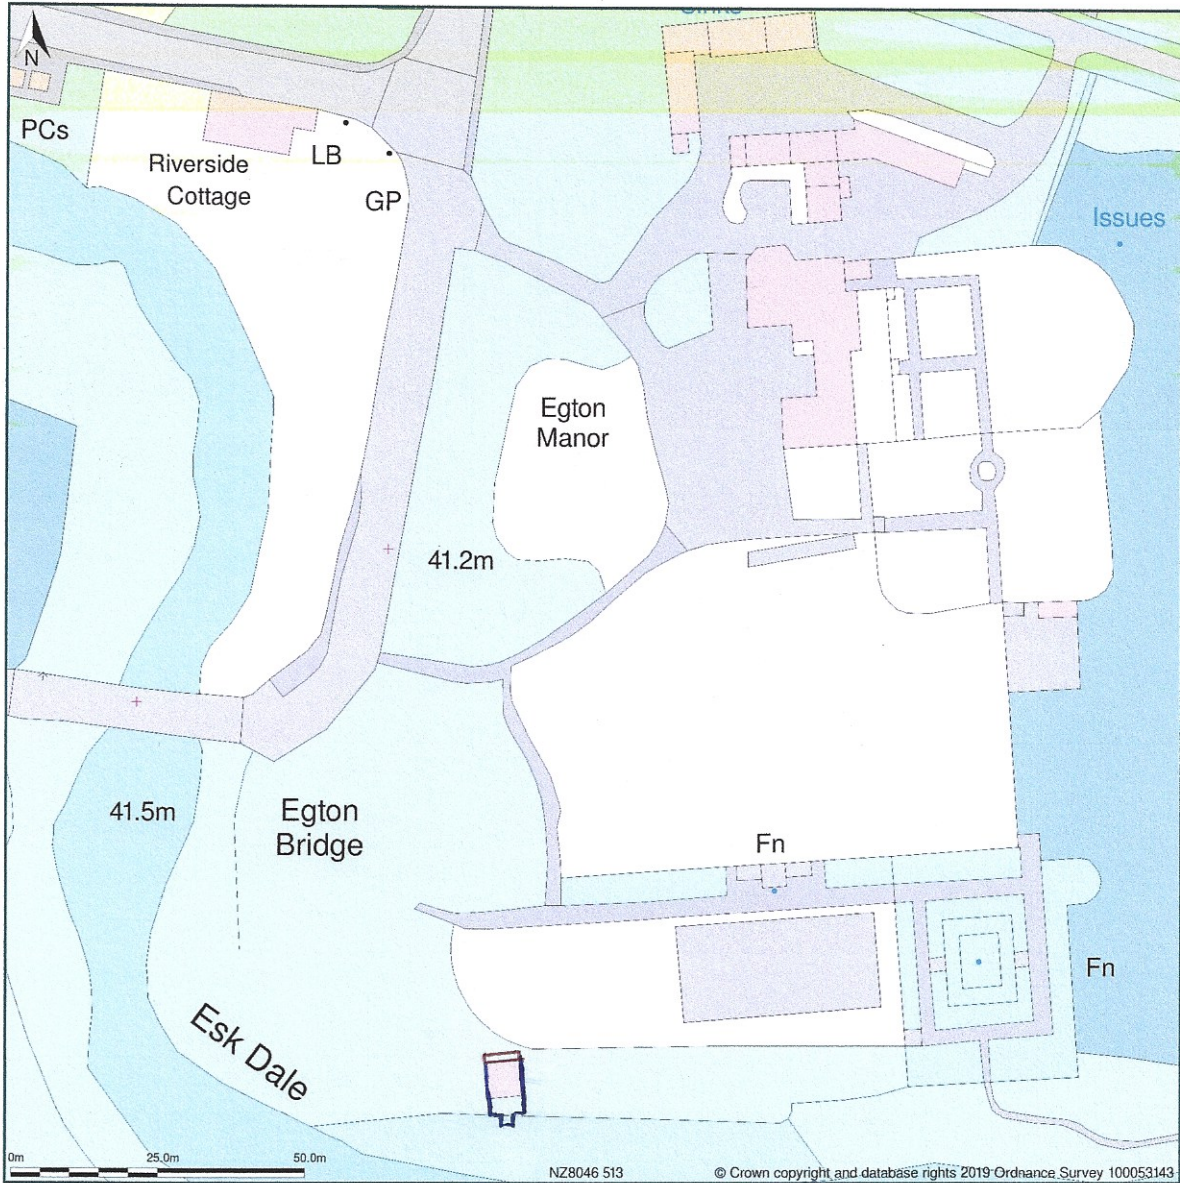

Egton Manor, Broom House Lane To Key Green, Egton Bridge, Whitby, North Yorkshire, YO21 1UY

Site Plan shows area bounded by: 480360.55, 505031.64 480560.55, 505231.64 (at a scale of 1:1250), OSGridRef: NZ8046 513. The representation of a road, track or path is no evidence of a right of way. The representation of features as lines is no evidence of a property boundary.

Produced on 21st May 2019 from the Ordnance Survey National Geographic Database and incorporating surveyed revision available at this date. Reproduction in whole or part is prohibited without the prior permission of Ordnance Survey. © Crown copyright 2019. Supplied by www.buyaplan.co.uk a licensed Ordnance Survey partner (100053143). Unique plan reference: #00423452-360790