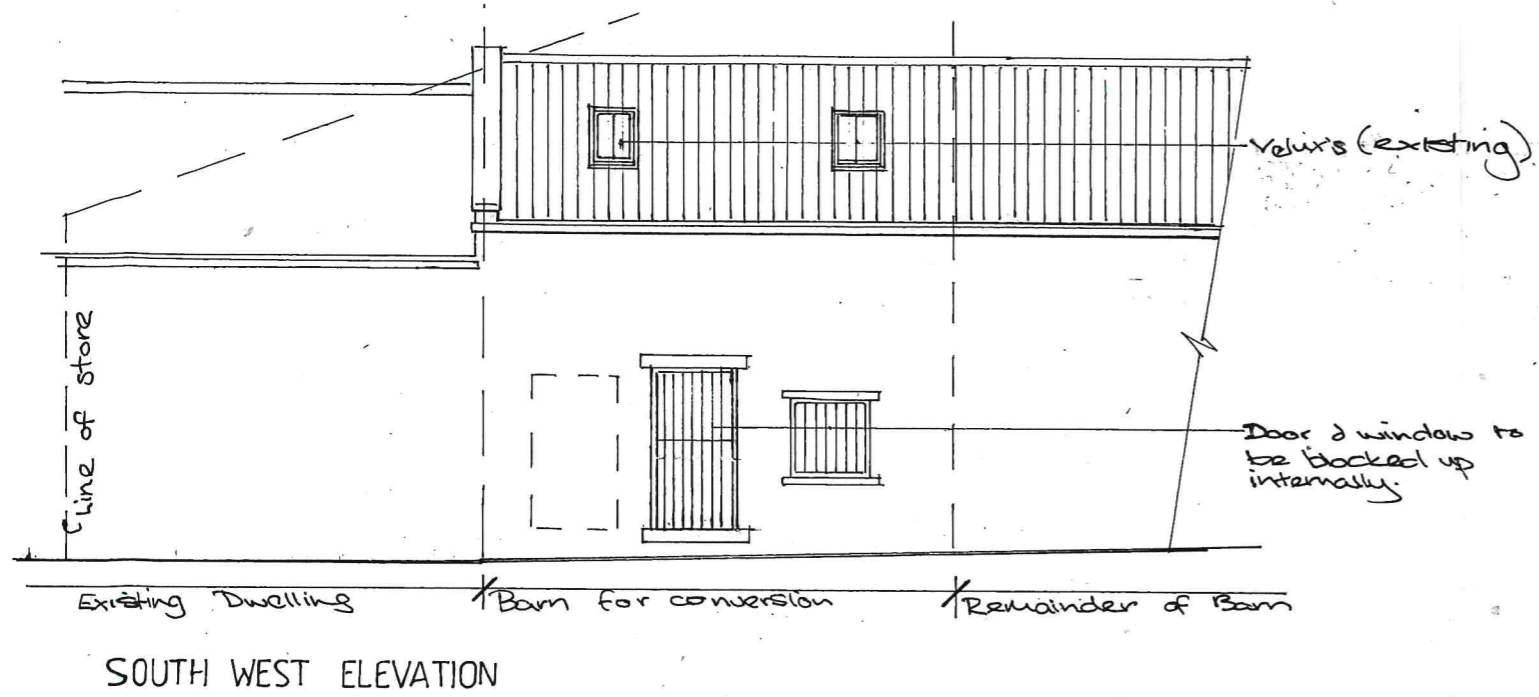

FIRST FLOOR PLAN

NYMNP  
-2 AUG 2019

AMENDED

Proposed Alterations to Northfield Farm, Suffield, Scarborough

Proposed First Floor Plan

Date:	May 19	Job No.	19/02
Drawn:	VW	Drg No.	06
Scale:	1:50	Rev.	A

Victoria Wharton  
Architectural Design  
7 Red Scar Lane  
Scarborough  
YO12 5RH

AMENDED

NYMNPA  
- 2 AUG 2019

Rev A - Doors fully glazed to garage & velux omitted  
Proposed Alterations to  
Northfield Farm, Suffield, Scarborough

Proposed Elevations

Date:	May 19	Job No.	19/02
Drawn:	VW	Drg No.	07
Scale:	1:100	Rev.	A

Victoria Wharton  
Architectural Design  
7 Red Scar Lane  
Scarborough  
YO12 5RH