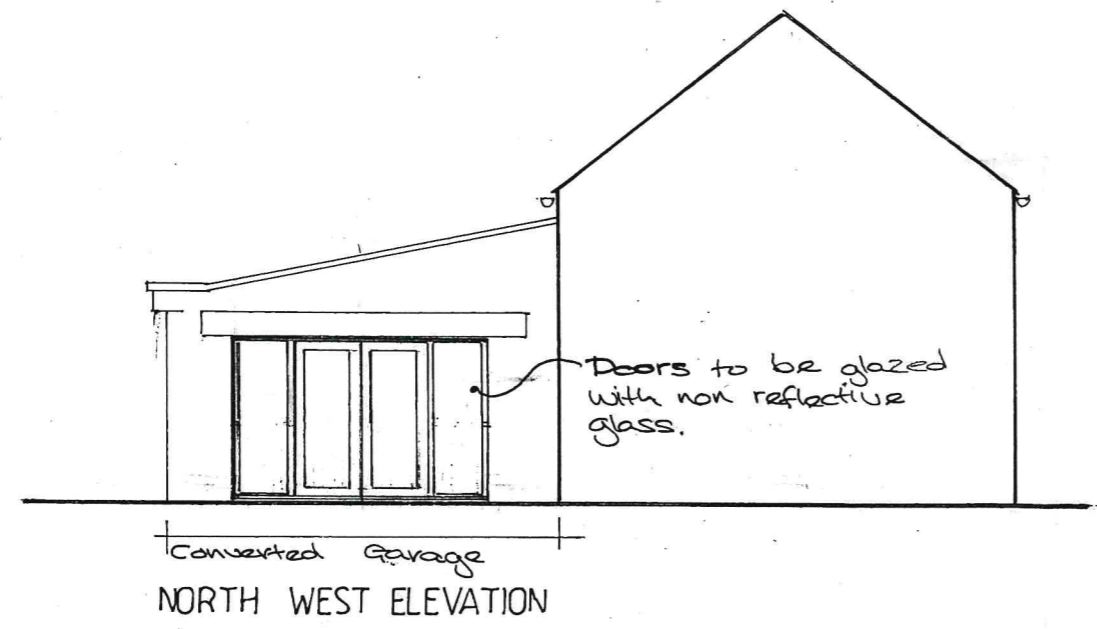

FIRST FLOOR PLAN

NYMNP  
-2 AUG 2019

AMENDED

Proposed Alterations to Northfield Farm, Suffield, Scarborough

Proposed First Floor Plan

Date:	May 19	Job No.	19/02
Drawn:	VW	Drg No.	06
Scale:	1:50	Rev.	A

Victoria Wharton  
Architectural Design  
7 Red Scar Lane  
Scarborough  
YO12 5RH

AMENDED

NYMNPA  
- 2 AUG 2019

Rev A - Doors fully glazed to garage & velux omitted  
Proposed Alterations to  
Northfield Farm, Suffield, Scarborough

Proposed Elevations

Date:	May 19	Job No.	19/02
Drawn:	VW	Drg No.	07
Scale:	1:100	Rev.	A

Victoria Wharton  
Architectural Design  
7 Red Scar Lane  
Scarborough  
YO12 5RH