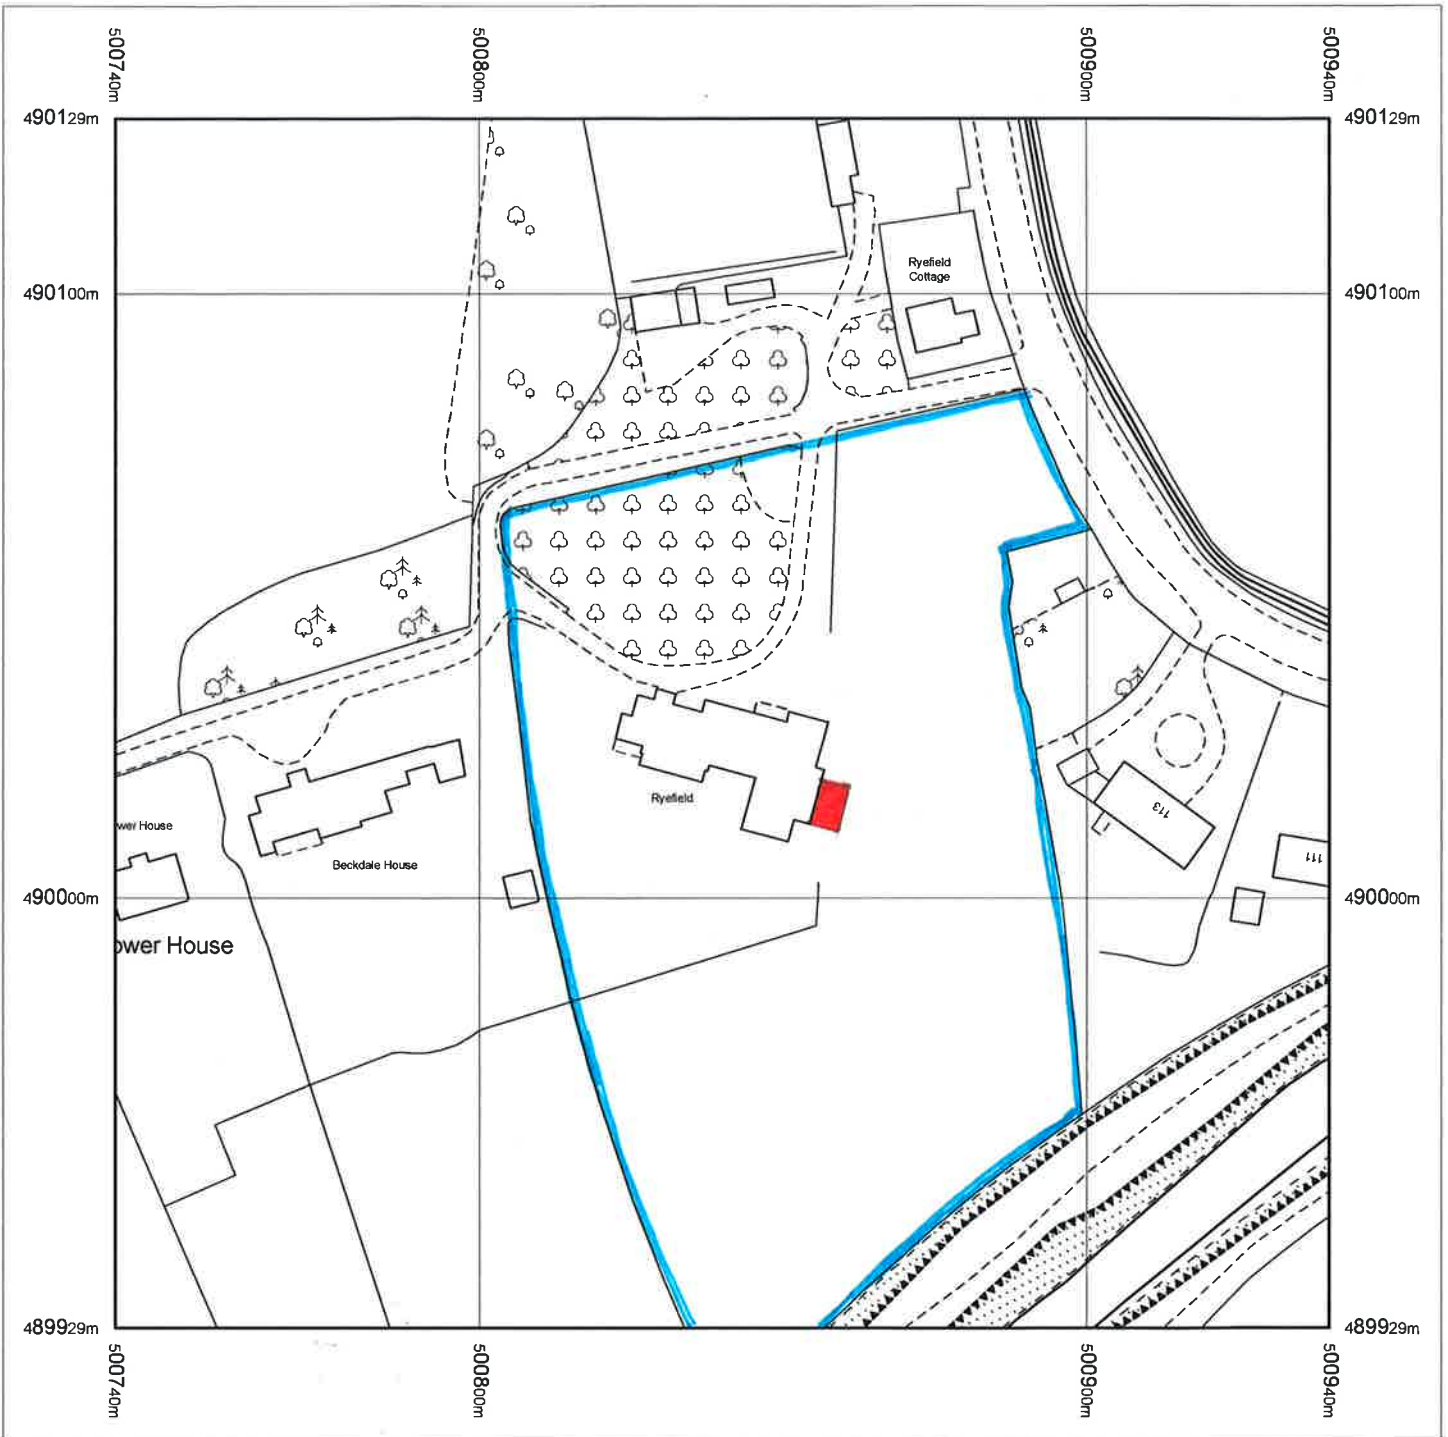

Produced 01.10.2008 from the Ordnance Survey National Geographic Database and incorporating surveyed revision available at this date. © Crown Copyright 2008.

Reproduction in whole or part is prohibited without the prior permission of Ordnance Survey.

Ordnance Survey, the OS Symbol and OS Sitemap are registered trademarks of Ordnance Survey, the national mapping agency of Great Britain.

The representation of a road, track or path is no evidence of a right of way.

The representation of features as lines is no evidence of a property boundary.

Part or all of this OS Sitemap is enlarged from mapping produced at one or more of the following scales: 1:1250, 1:2500, 1:10000.

Scale 1:1250

Supplied by: **Outlet User**
Serial number: 00013300
Centre coordinates: 500840 490029

Further information can be found on the OS Sitemap Information leaflet or the Ordnance Survey web site:
www.ordnancesurvey.co.uk

NYMNP
19/08/2019

AMENDED