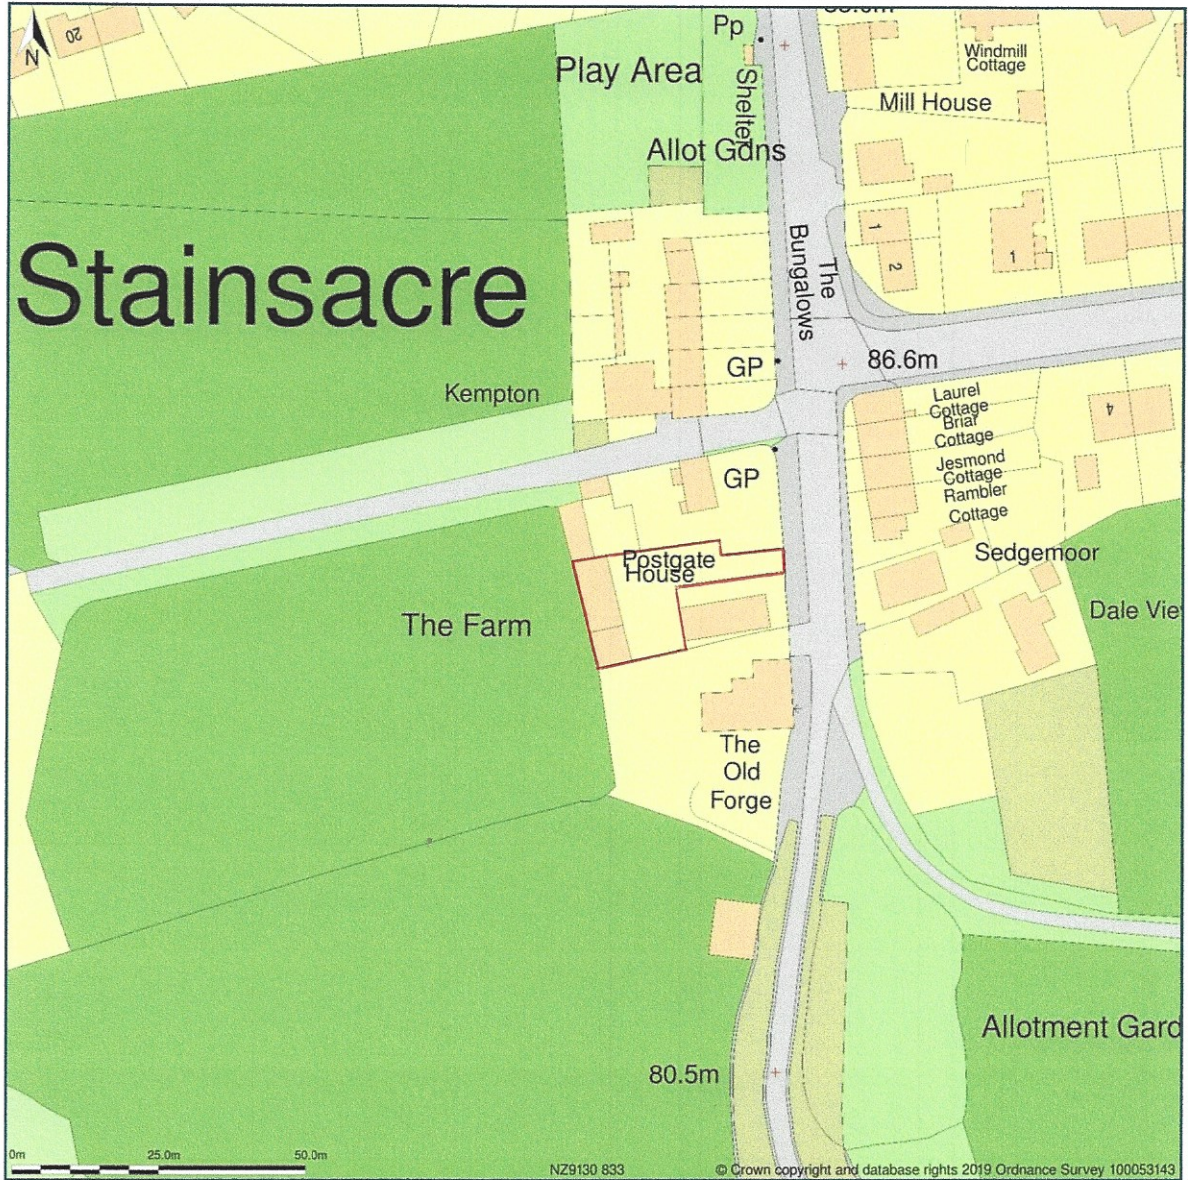

Rigg View Cottage, Abbey View Cottage and Honeysuckle Cottage, Summerfield Lane, Stainsacre, Whitby, North Yorkshire, YO22 4NT

Site Plan shows area bounded by: 491207.03, 508232.81 491407.03, 508432.81 (at a scale of 1:1250), OSGridRef: NZ9130 833. The representation of a road, track or path is no evidence of a right of way. The representation of features as lines is no evidence of a property boundary.

Produced on 21st Feb 2019 from the Ordnance Survey National Geographic Database and incorporating surveyed revision available at this date. Reproduction in whole or part is prohibited without the prior permission of Ordnance Survey. © Crown copyright 2019. Supplied by www.buyaplan.co.uk a licensed Ordnance Survey partner (100053143). Unique plan reference: #00395722-AB424C