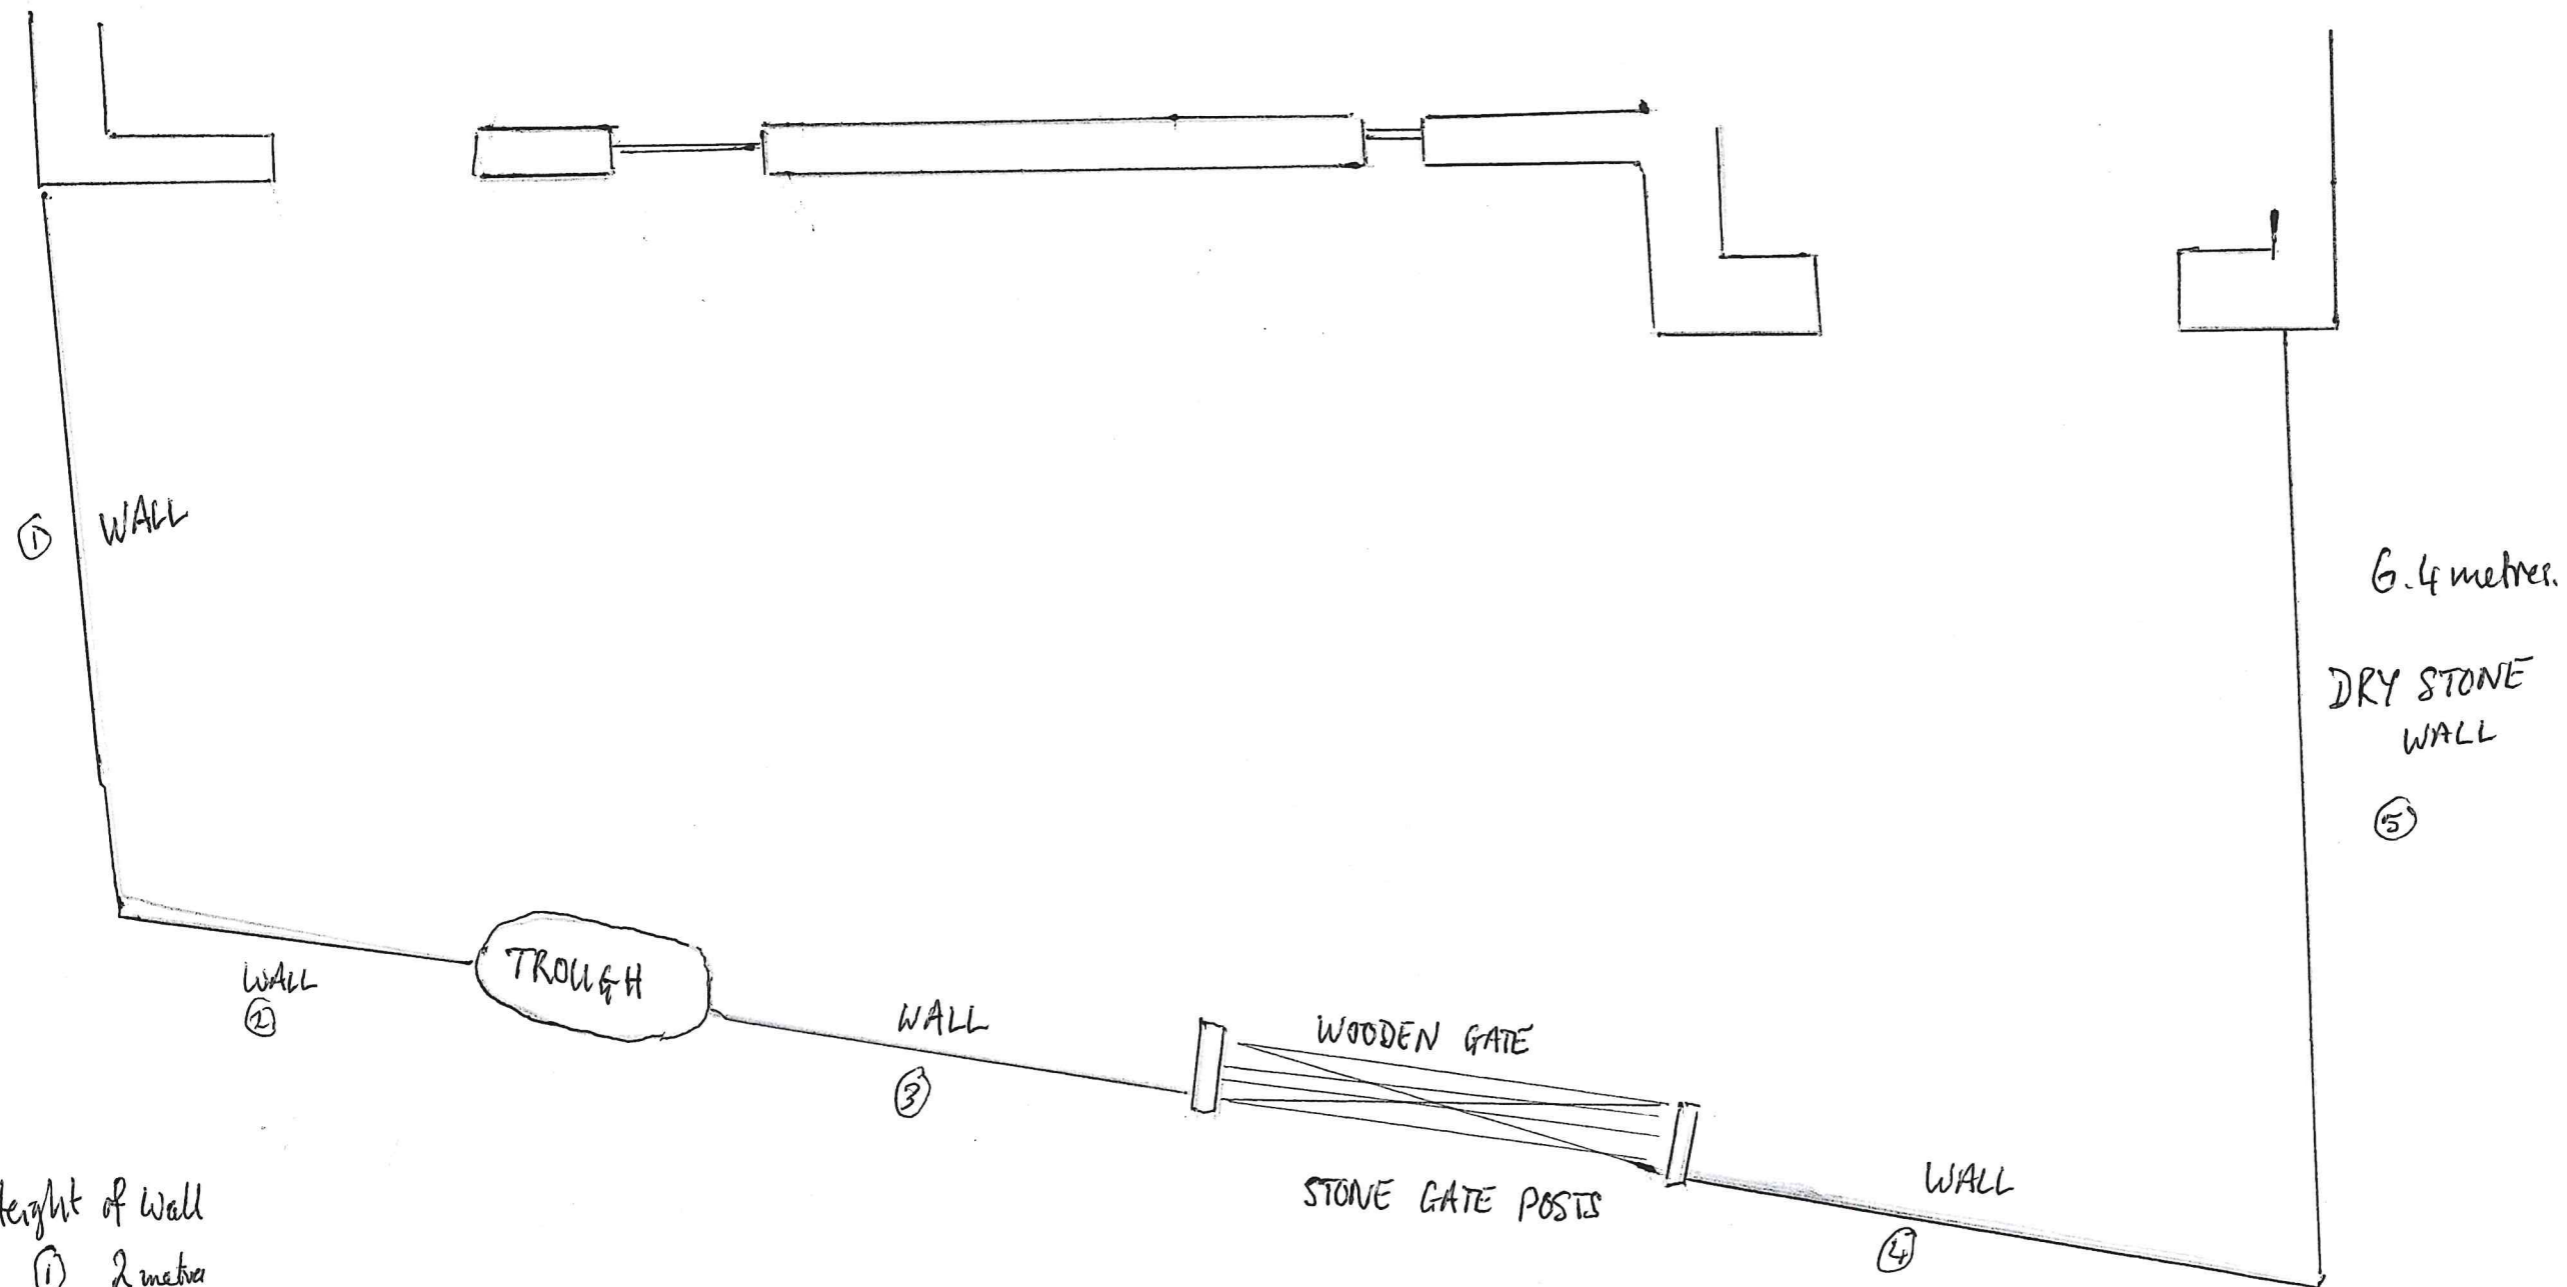

Wendy

POST CARD

NIMANPA

28 AUG 2019

I have decided that Andy's drawings are pretty rough + ready. He originally left off the window lintels + cills. He also had the window too far west + too high up! It is now where it has always been for the last 154 years -

Hope it is all now correct. We measured the length to 9.437 metres nearer what he originally drew -

Yours

OXFORD SANDY AND BLACK
FREE RANGE PORK FOR THE FREEZER

STOCK PROOF DRY STONE WALL
(Retrospective)

AMENDED

NYM NPA
28 AUG 2019

BARN CONVERSION

Height of Wall
① 2 metres
②-⑤ ±1.3 metres.

NORTHERN ELEVATION

BURGATE FARM NYM/2019/150/NEW

1:50

AMENDED