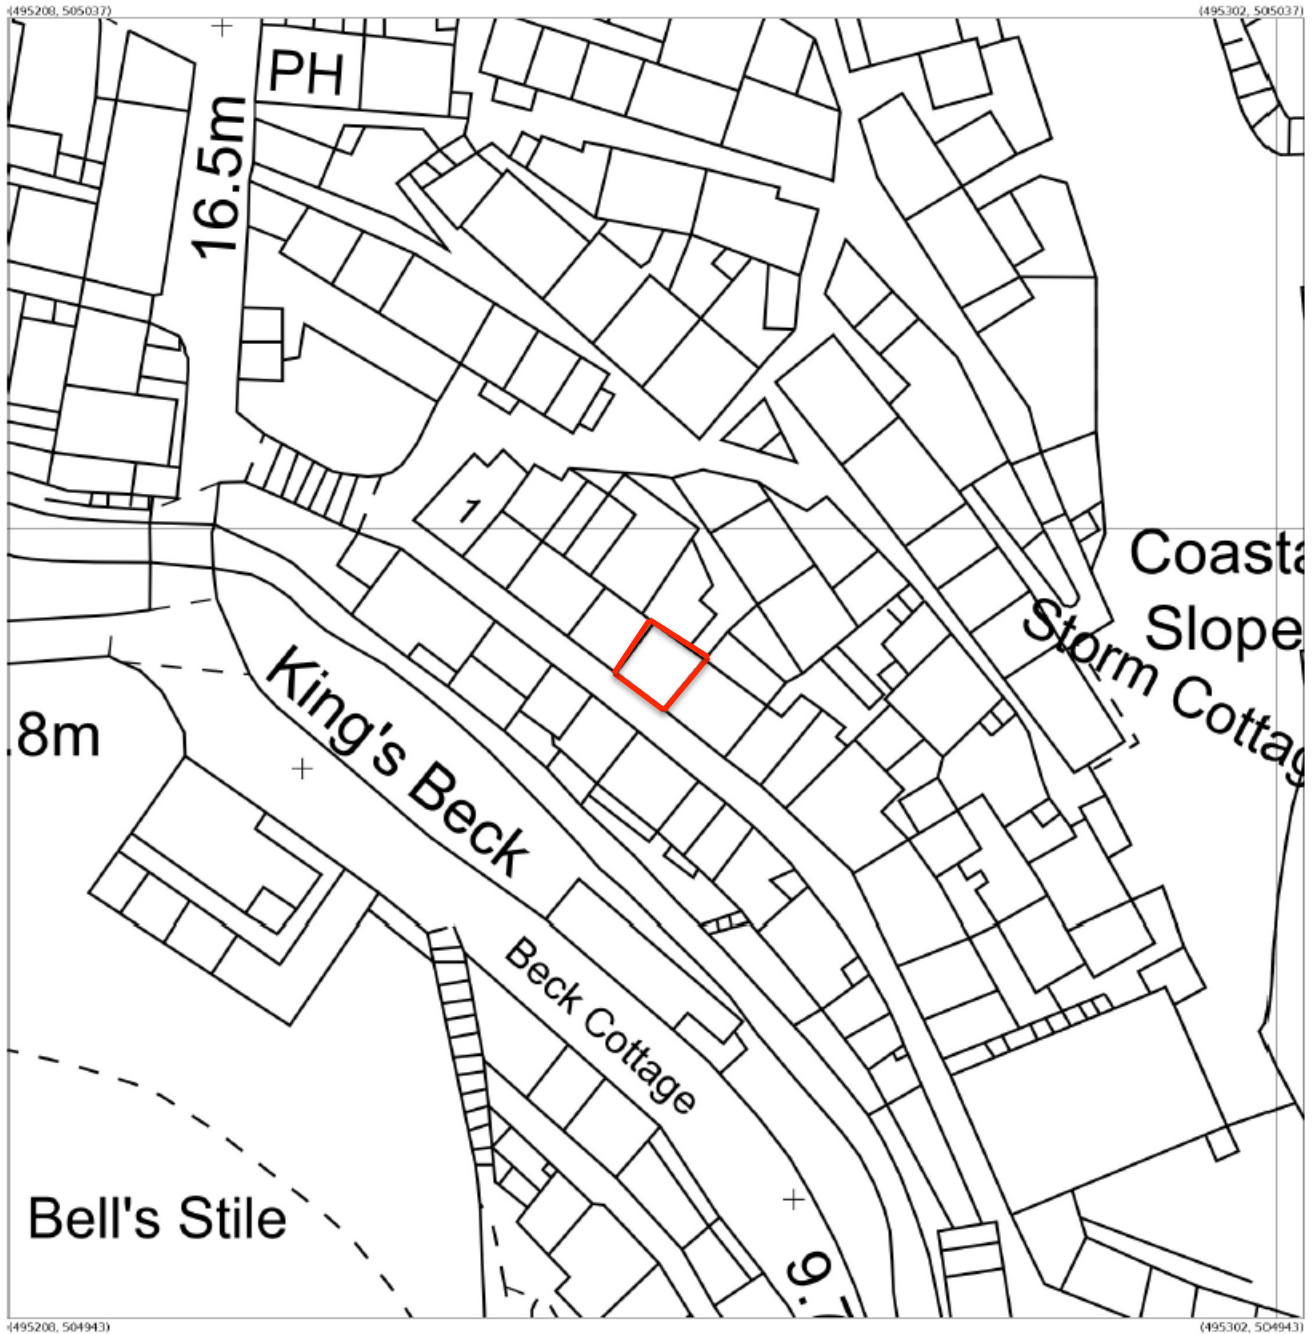

NYMNPA

20/12/2019

Produced 20 Dec 2019 from the Ordnance Survey MasterMap (Topography) Database and incorporating surveyed revision available at this date.

The representation of a road, track or path is no evidence of a right of way. The representation of features as lines is no evidence of a property boundary.

Eastwood, Chapel St, Robin Hoods Bay,
Whitby
YO22 4SQ

Supplied by: **Stanfords 20 Dec 2019**
Licence: © Crown Copyright and
database rights 2019 OS100035409
Order Licence Reference: OI1370657
Centre coordinates: 495255 504990

NYMNPA
17/12/2019

Robin Hoods Bay Bank

Lower Robin Hood's Bay

Muir Lea Stores

Eastwood Cottage

TO FISHERHEAD CAR PARK
DO NOT PARK WITHOUT A PERMIT!

THE OLD SCHOOL HOUSE

THE DOCK