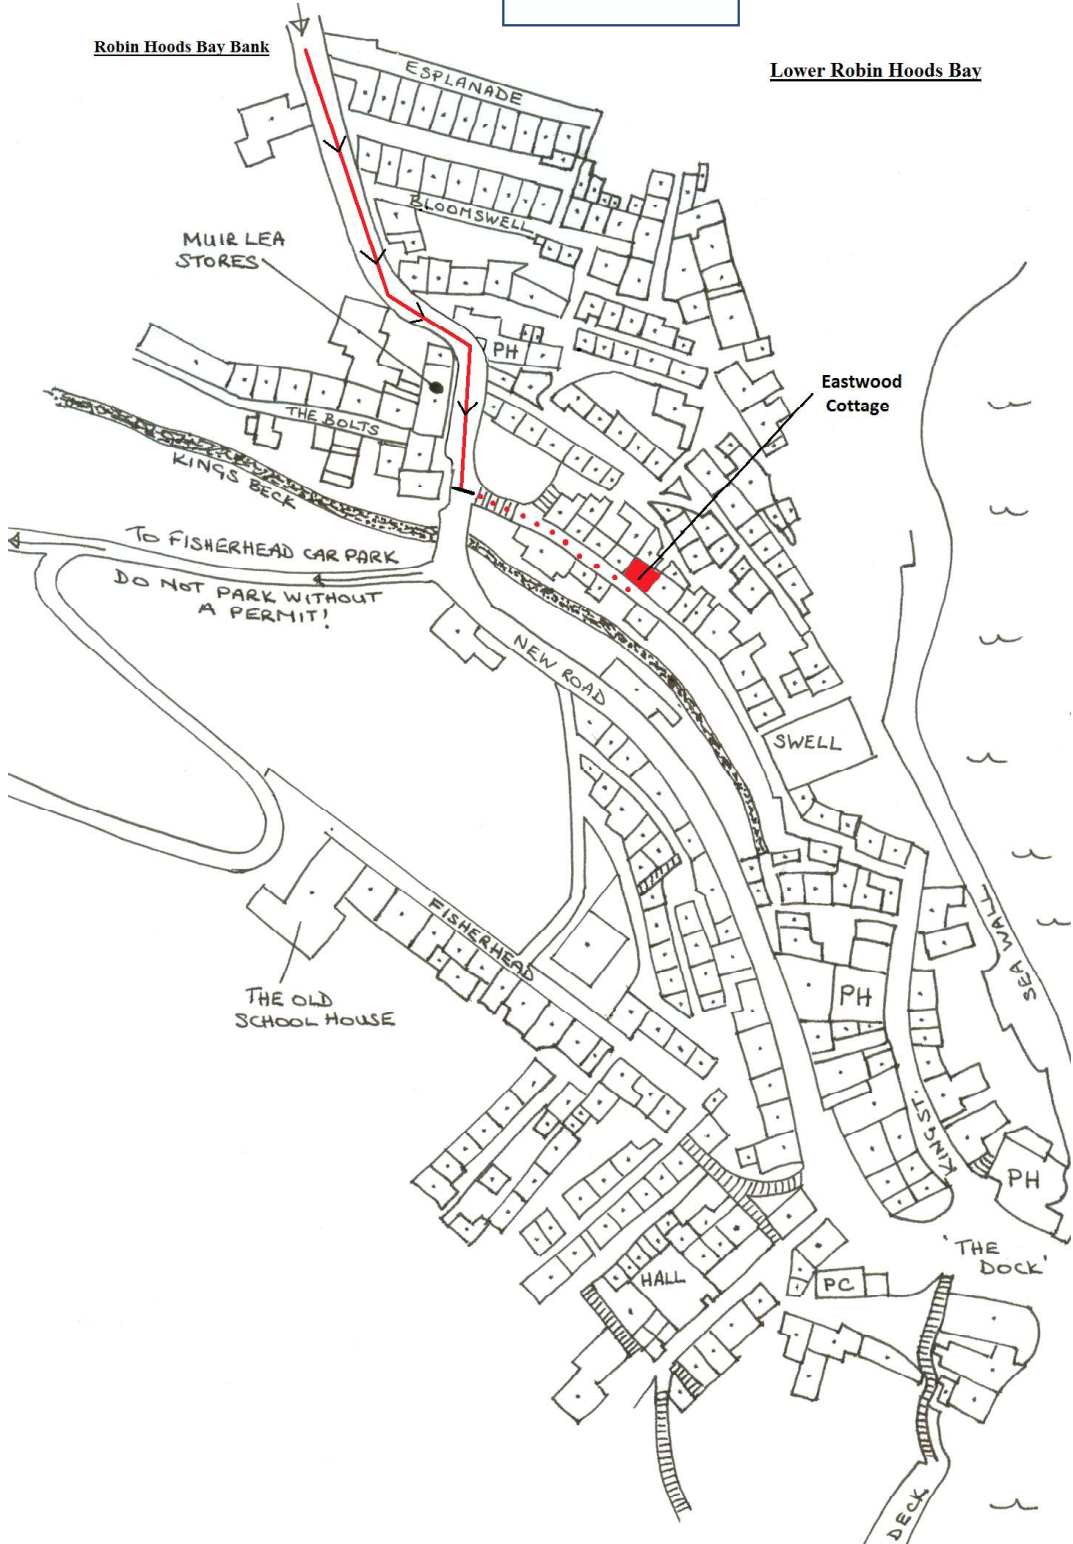

NYMNPA

20/12/2019

Produced 20 Dec 2019 from the Ordnance Survey MasterMap (Topography) Database and incorporating surveyed revision available at this date.

The representation of a road, track or path is no evidence of a right of way. The representation of features as lines is no evidence of a property boundary.

Eastwood, Chapel St, Robin Hoods Bay,
Whitby
YO22 4SQ

Supplied by: **Stanfords 20 Dec 2019**
Licence: © Crown Copyright and
database rights 2019 OS100035409
Order Licence Reference: OI1370657
Centre coordinates: 495255 504990

NYMNPA
17/12/2019

Robin Hoods Bay Bank

Lower Robin Hood's Bay

Muir Lea Stores

Eastwood Cottage

TO FISHERHEAD CAR PARK
DO NOT PARK WITHOUT A PERMIT!

THE OLD SCHOOL HOUSE

THE DOCK