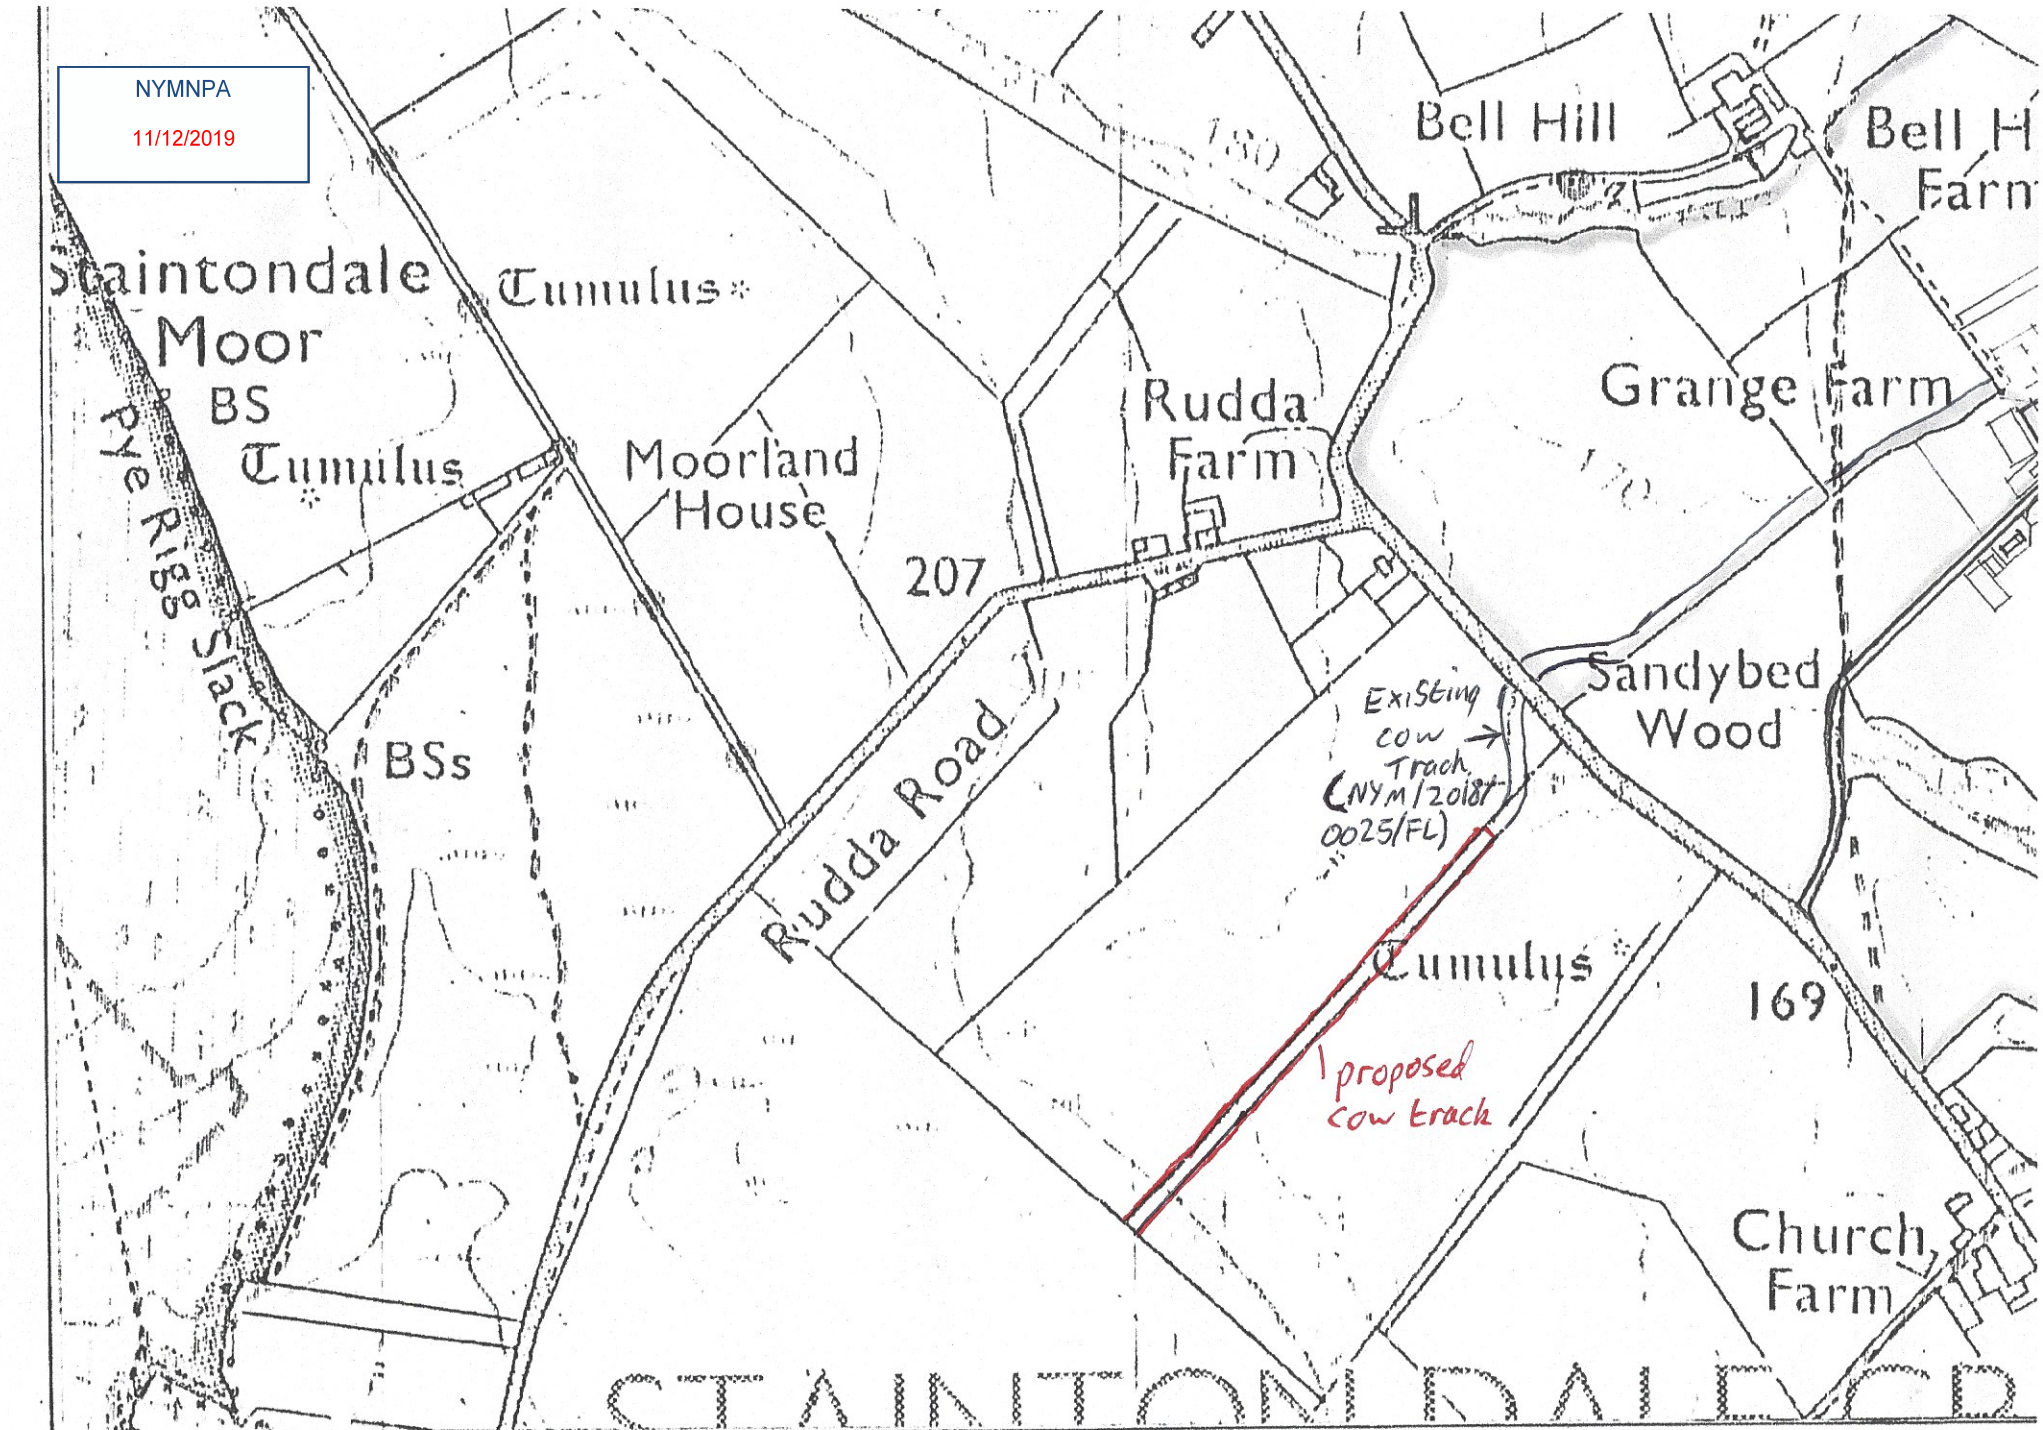

NYMNP

11/12/2019

COW TRACK

GRANGE FARM
- Y013

STAINTONDALE
OEN

Location Plan

Scale 1:6250

NYMNP

11/12/2019

Grange Farm

Staintondale

Y013

OEN

Scale

1:6250

Section Through track