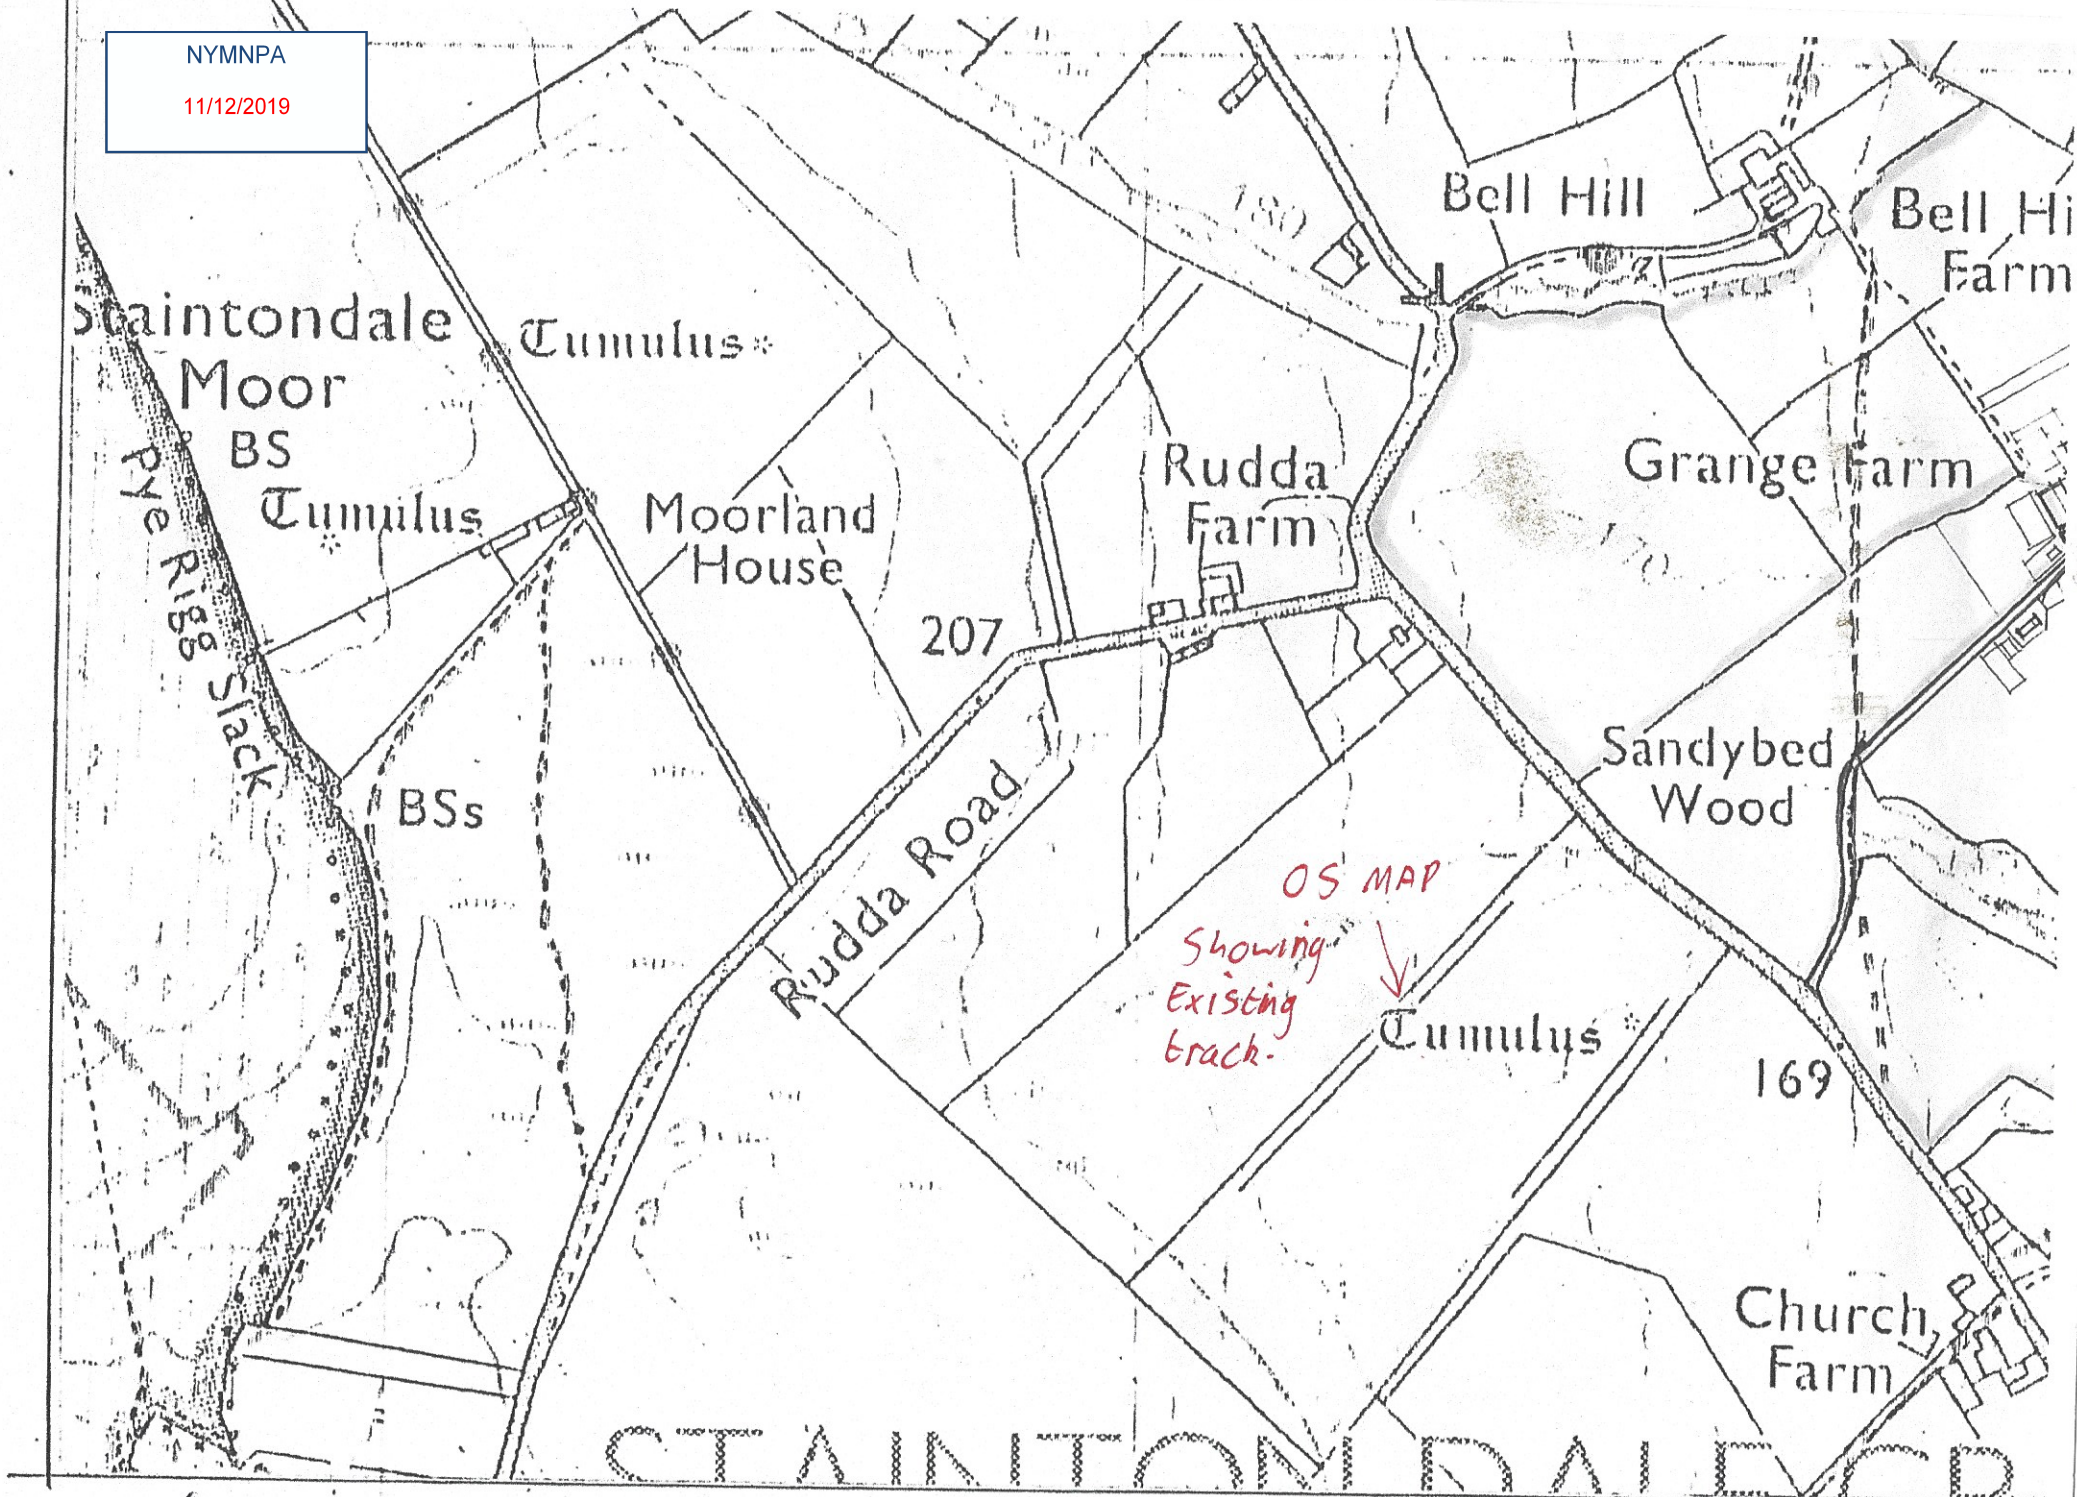

NYMNP

11/12/2019

COW TRACK

GRANGE FARM
- Y013

STAINTONDALE
OEN

Location Plan

Scale 1:6250

NYMNP

11/12/2019

Grange Farm

Staintondale

Y013

OEN

Scale

1:6250

Section Through track