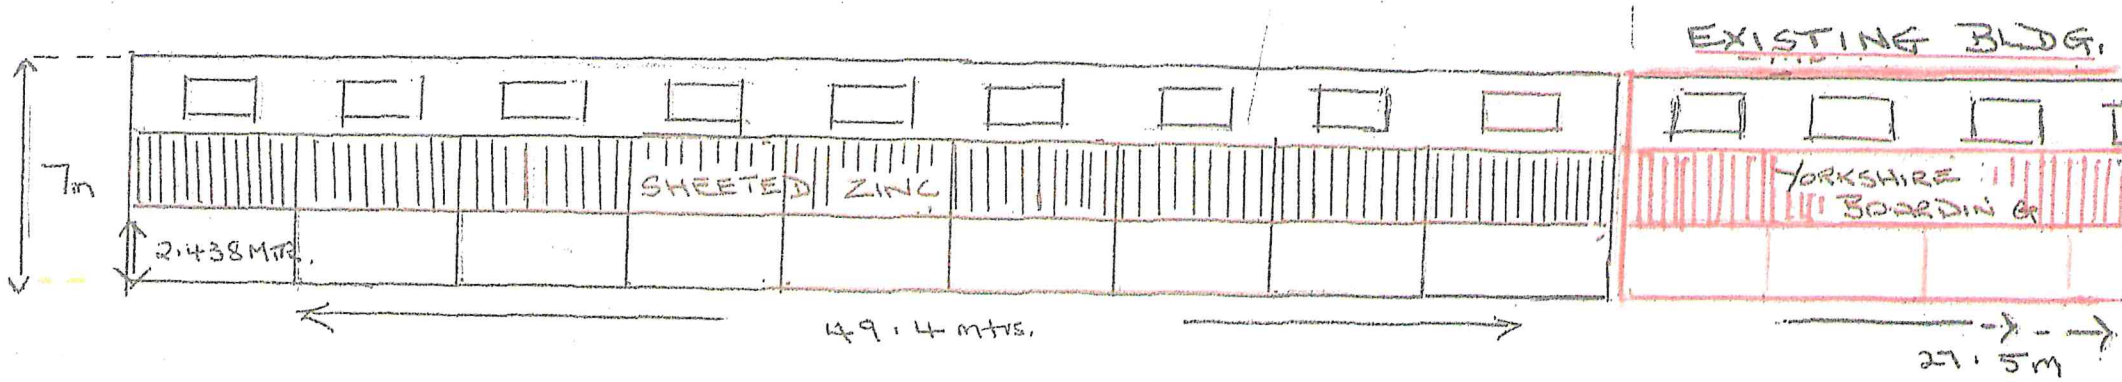

J. R. CUSSONS & SON
MORRA HEAD FARM
HARWOOD DALE
SCARBOROUGH.

PROPOSED
STORAGE BLDG.

WEST

NORTH
EXISTING BLDG

NYMNP
24 JAN 2020

FR. CUSSONS & SON
MORRA HEAD FARM
HARWOOD DALE
SCARBOROUGH.

PROPOSED
STORAGE BLDG

NYMNP
24 JAN 2020

Produced 09 Jan 2020 from the Ordnance Survey MasterMap (Topography) Database and incorporating surveyed revision available at this date.

The representation of a road, track or path is no evidence of a right of way. The representation of features as lines is no evidence of a property boundary.

Morra Head Farm, Harwood Dale,
Scarborough
YO13 0LA

Supplied by: Stanfords 09 Jan 2020
Licence: © Crown Copyright and
database rights 2020 OS100035409
Order Licence Reference: OI1372691
Centre coordinates: 494549 495741