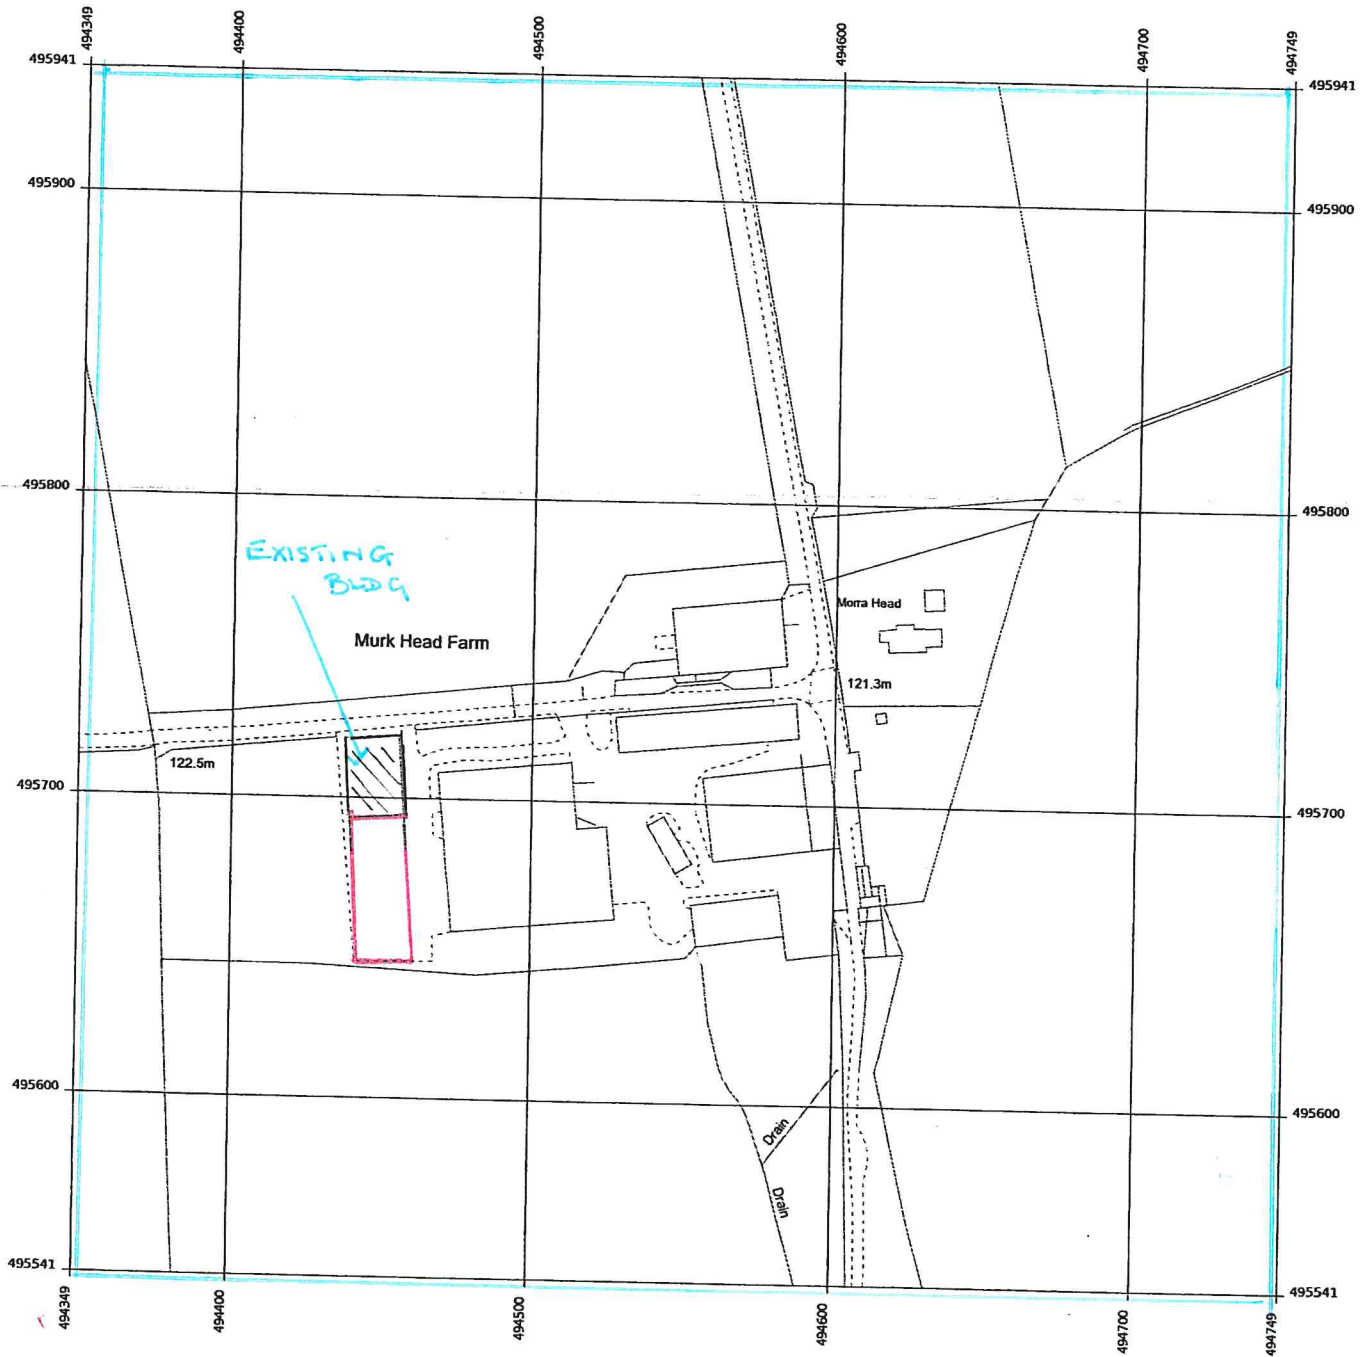

J. R. CUSSONS & SON
MORRA HEAD FARM
HARWOOD DALE
SCARBOROUGH.

PROPOSED
STORAGE BLDG.

WEST

NORTH
EXISTING BLDG

NYMNP
24 JAN 2020

FR. CUSSONS & SON
MORRA HEAD FARM
HARWOOD DALE
SCARBOROUGH.

PROPOSED
STORAGE BLDG

NYMNP
24 JAN 2020

Produced 09 Jan 2020 from the Ordnance Survey MasterMap (Topography) Database and incorporating surveyed revision available at this date.

The representation of a road, track or path is no evidence of a right of way. The representation of features as lines is no evidence of a property boundary.

Morra Head Farm, Harwood Dale,
Scarborough
YO13 0LA

Supplied by: Stanfords 09 Jan 2020
Licence: © Crown Copyright and
database rights 2020 OS100035409
Order Licence Reference: OI1372691
Centre coordinates: 494549 495741

NYMNP
21 JAN 2020

**MORRA HEAD
PLAN SHOWING OWNERSHIP
OF BOUNDARY FENCES
SCALE 1:3000**