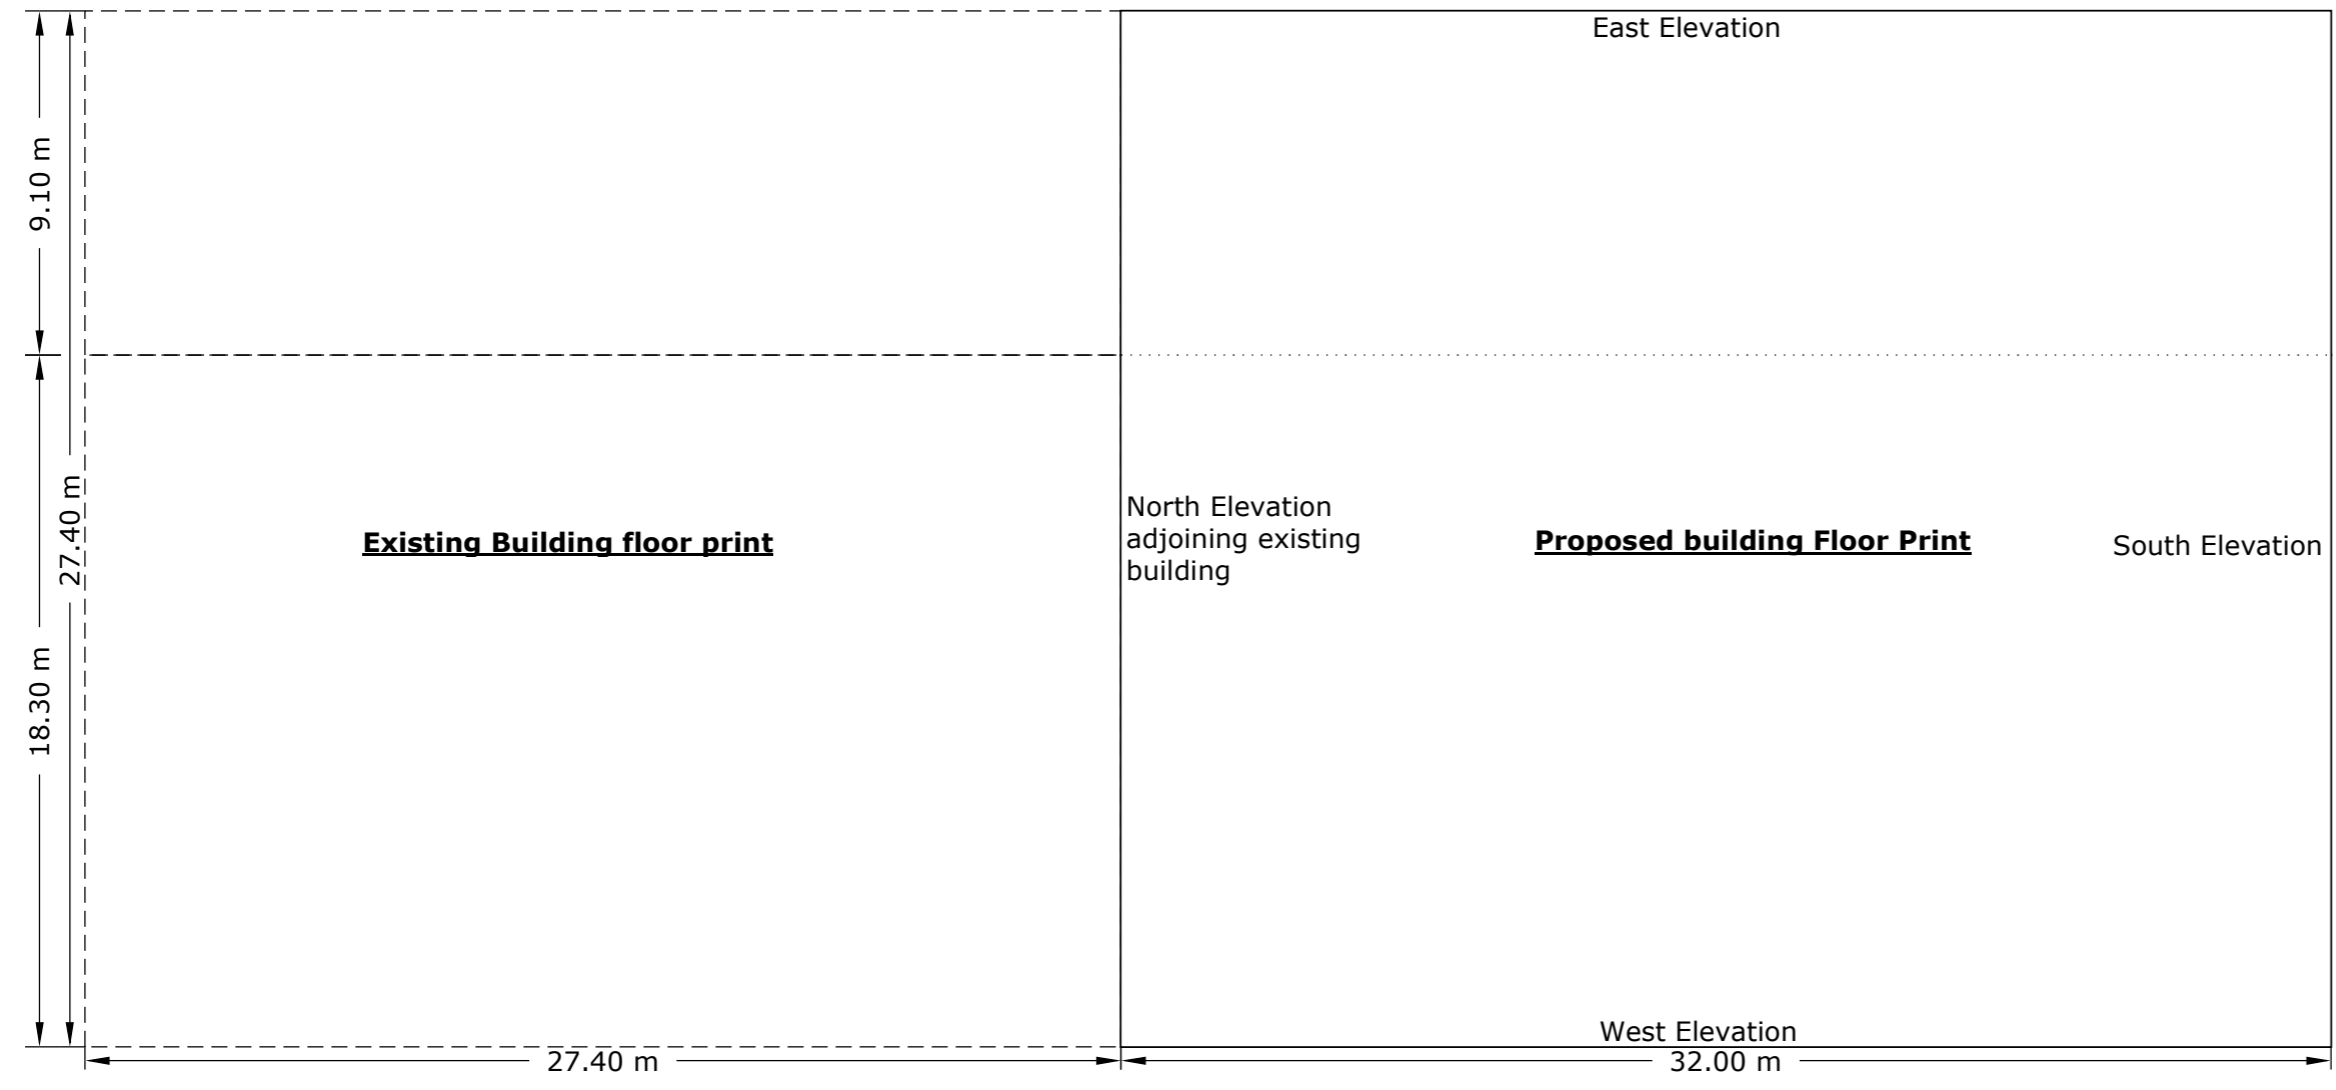

Broxa Farm, Broxa, Hackness, Scarborough - Location Plan

Ordnance Survey © Crown Copyright 2017. All rights reserved.
Licence number 100022432. Plotted Scale - 1:175000

South Elevation

North Elevation

NYMNPA
31/01/2020

Date: January 2020
Ref: WFT/Broxa Farms
Description:
Planning Application Plans for
Proposed building at Broxa
Farm, Broxa, Scarborough
Scale: 1:200

NYMNPA
31/01/2020

Date: January 2020

Ref: WFT/Broxia Farms

Description:

Planning Application Plans for
Proposed building at Broxia
Farm, Broxia, Scarborough

Scale: 1:200