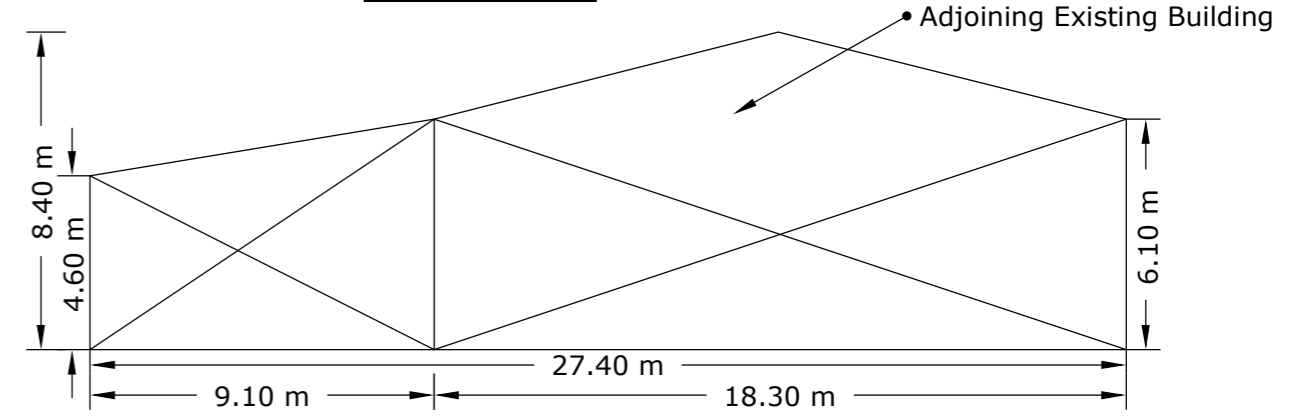

Broxa Farm, Broxa, Hackness, Scarborough - Location Plan

Ordnance Survey © Crown Copyright 2017. All rights reserved.
Licence number 100022432. Plotted Scale - 1:175000

South Elevation

North Elevation

NYMNPA
31/01/2020

Date: January 2020
Ref: WFT/Broxa Farms
Description:
Planning Application Plans for
Proposed building at Broxa
Farm, Broxa, Scarborough
Scale: 1:200

NYMNPA
31/01/2020

Date: January 2020

Ref: WFT/Broxia Farms

Description:

Planning Application Plans for
Proposed building at Broxia
Farm, Broxia, Scarborough

Scale: 1:200