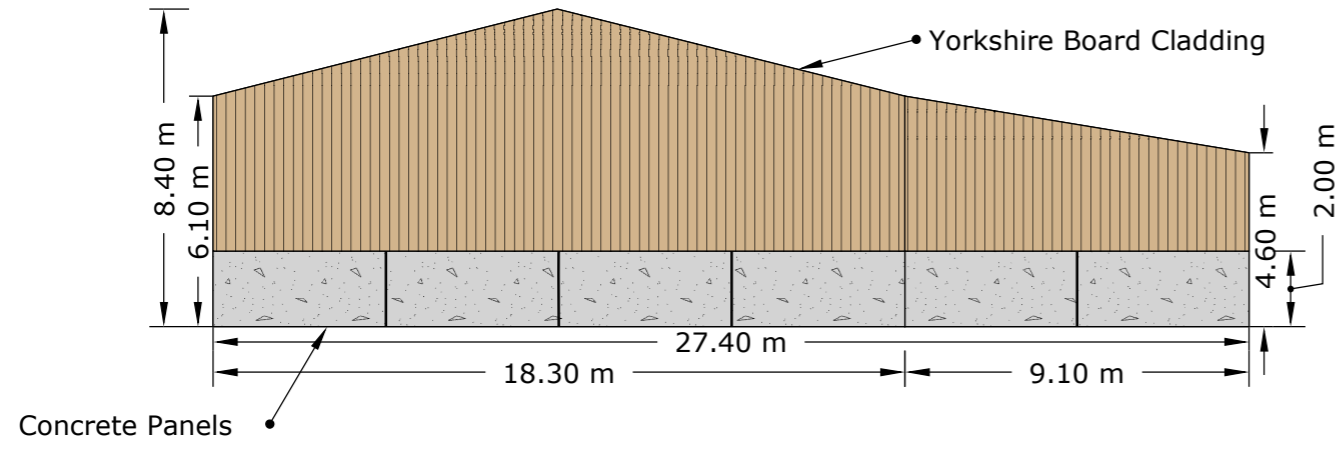

Broxa Farm, Broxa, Hackness, Scarborough - Location Plan

Ordnance Survey © Crown Copyright 2017. All rights reserved.
Licence number 100022432. Plotted Scale - 1:175000

South Elevation

North Elevation

NYMNPA
31/01/2020

Date: January 2020
Ref: WFT/Broxa Farms
Description:
Planning Application Plans for
Proposed building at Broxa
Farm, Broxa, Scarborough
Scale: 1:200

NYMNPA
31/01/2020

Date: January 2020

Ref: WFT/Broxia Farms

Description:

Planning Application Plans for
Proposed building at Broxia
Farm, Broxia, Scarborough

Scale: 1:200