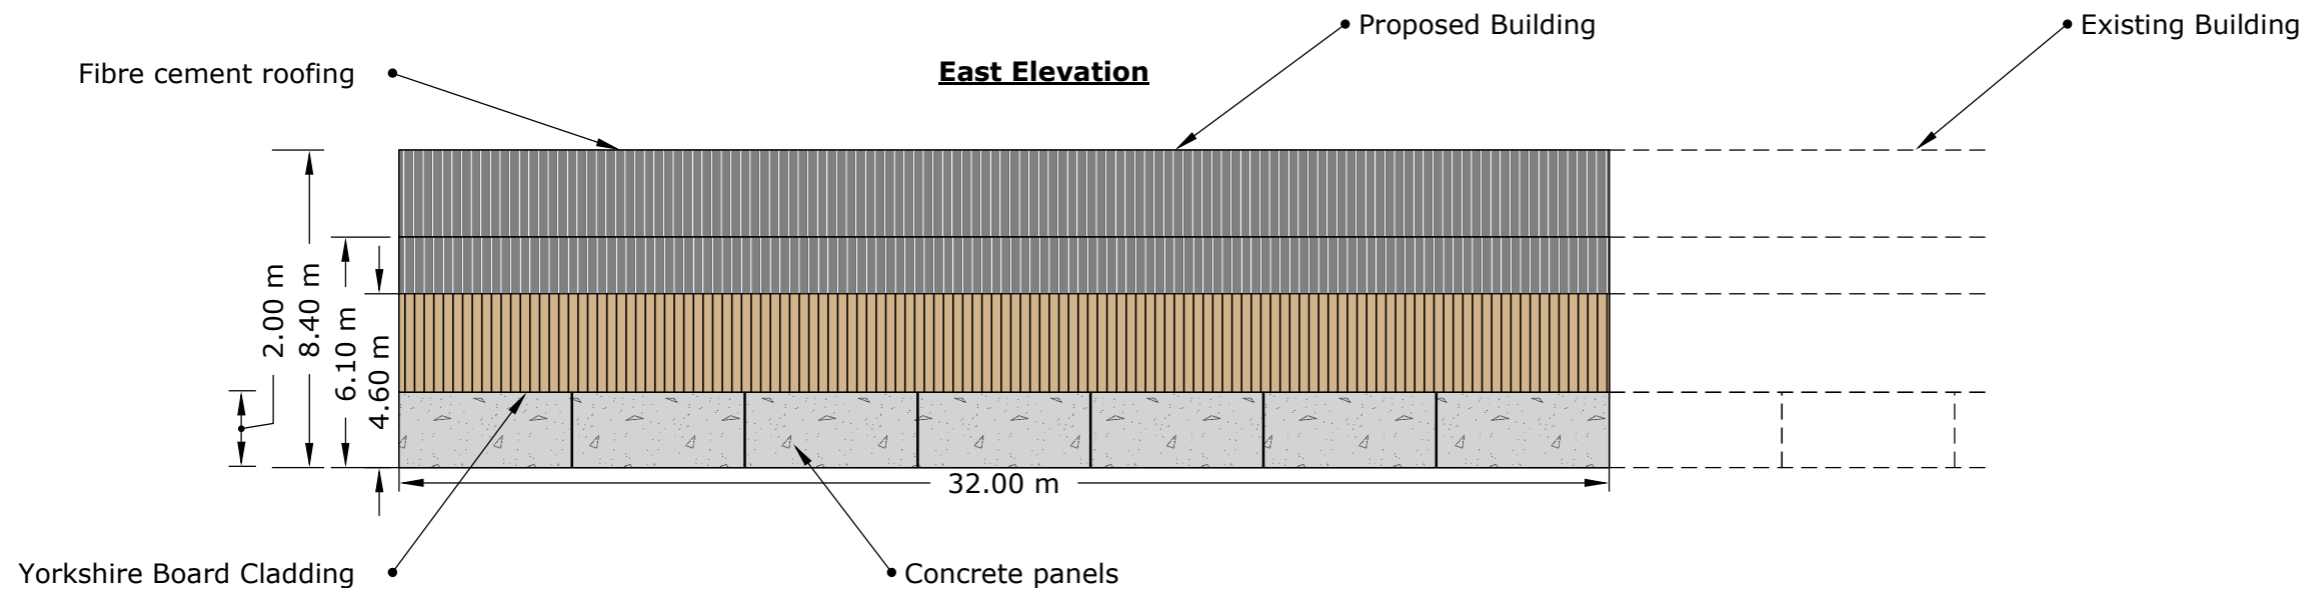

Broxa Farm, Broxa, Hackness, Scarborough - Location Plan

Ordnance Survey © Crown Copyright 2017. All rights reserved.
Licence number 100022432. Plotted Scale - 1:175000

South Elevation

North Elevation

NYMNPA
31/01/2020

Date: January 2020
Ref: WFT/Broxa Farms
Description:
Planning Application Plans for
Proposed building at Broxa
Farm, Broxa, Scarborough
Scale: 1:200

NYMNPA
31/01/2020

Date: January 2020

Ref: WFT/Broxia Farms

Description:

Planning Application Plans for
Proposed building at Broxia
Farm, Broxia, Scarborough

Scale: 1:200