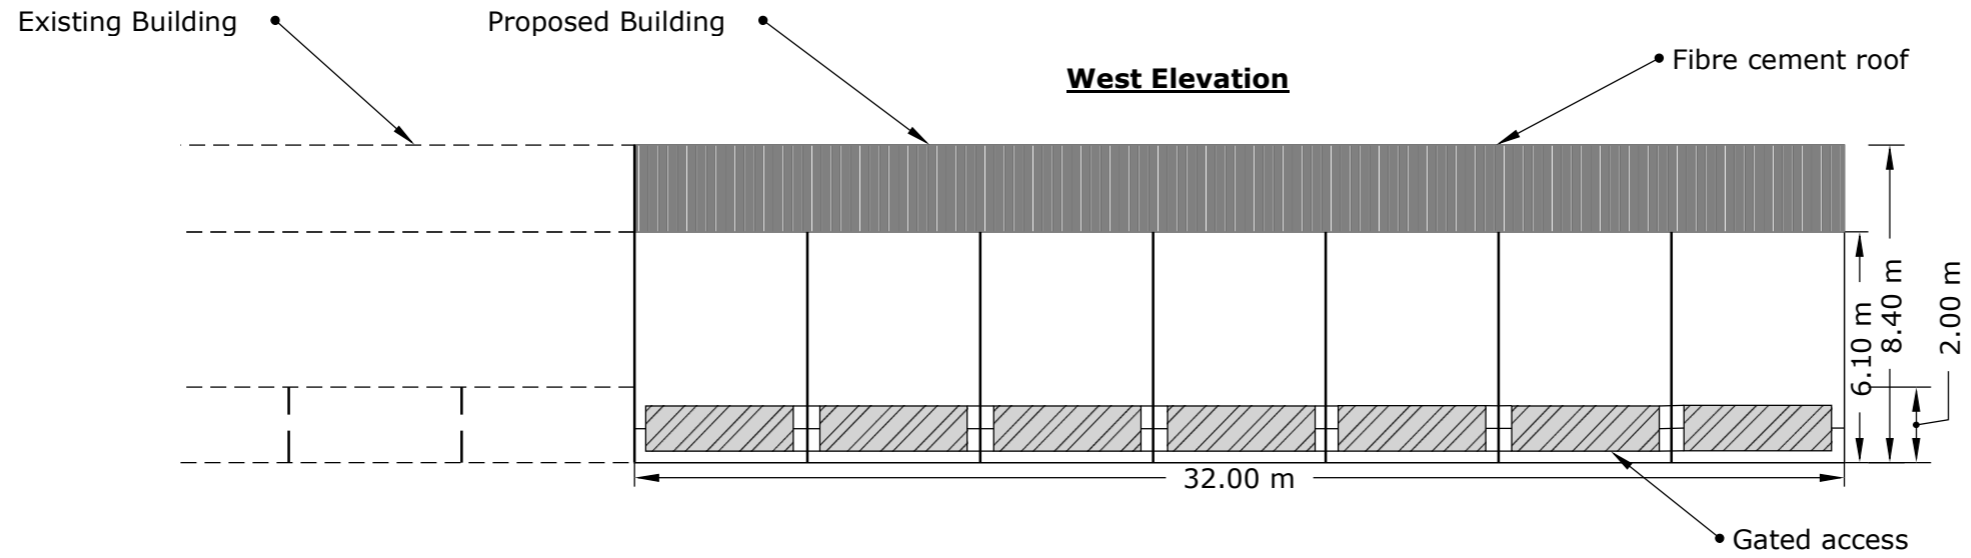

Broxa Farm, Broxa, Hackness, Scarborough - Location Plan

Ordnance Survey © Crown Copyright 2017. All rights reserved.
Licence number 100022432. Plotted Scale - 1:175000

South Elevation

North Elevation

NYMNPA
31/01/2020

Date: January 2020
Ref: WFT/Broxa Farms
Description:
Planning Application Plans for
Proposed building at Broxa
Farm, Broxa, Scarborough
Scale: 1:200

NYMNPA
31/01/2020

Date: January 2020

Ref: WFT/Broxia Farms

Description:

Planning Application Plans for
Proposed building at Broxia
Farm, Broxia, Scarborough

Scale: 1:200