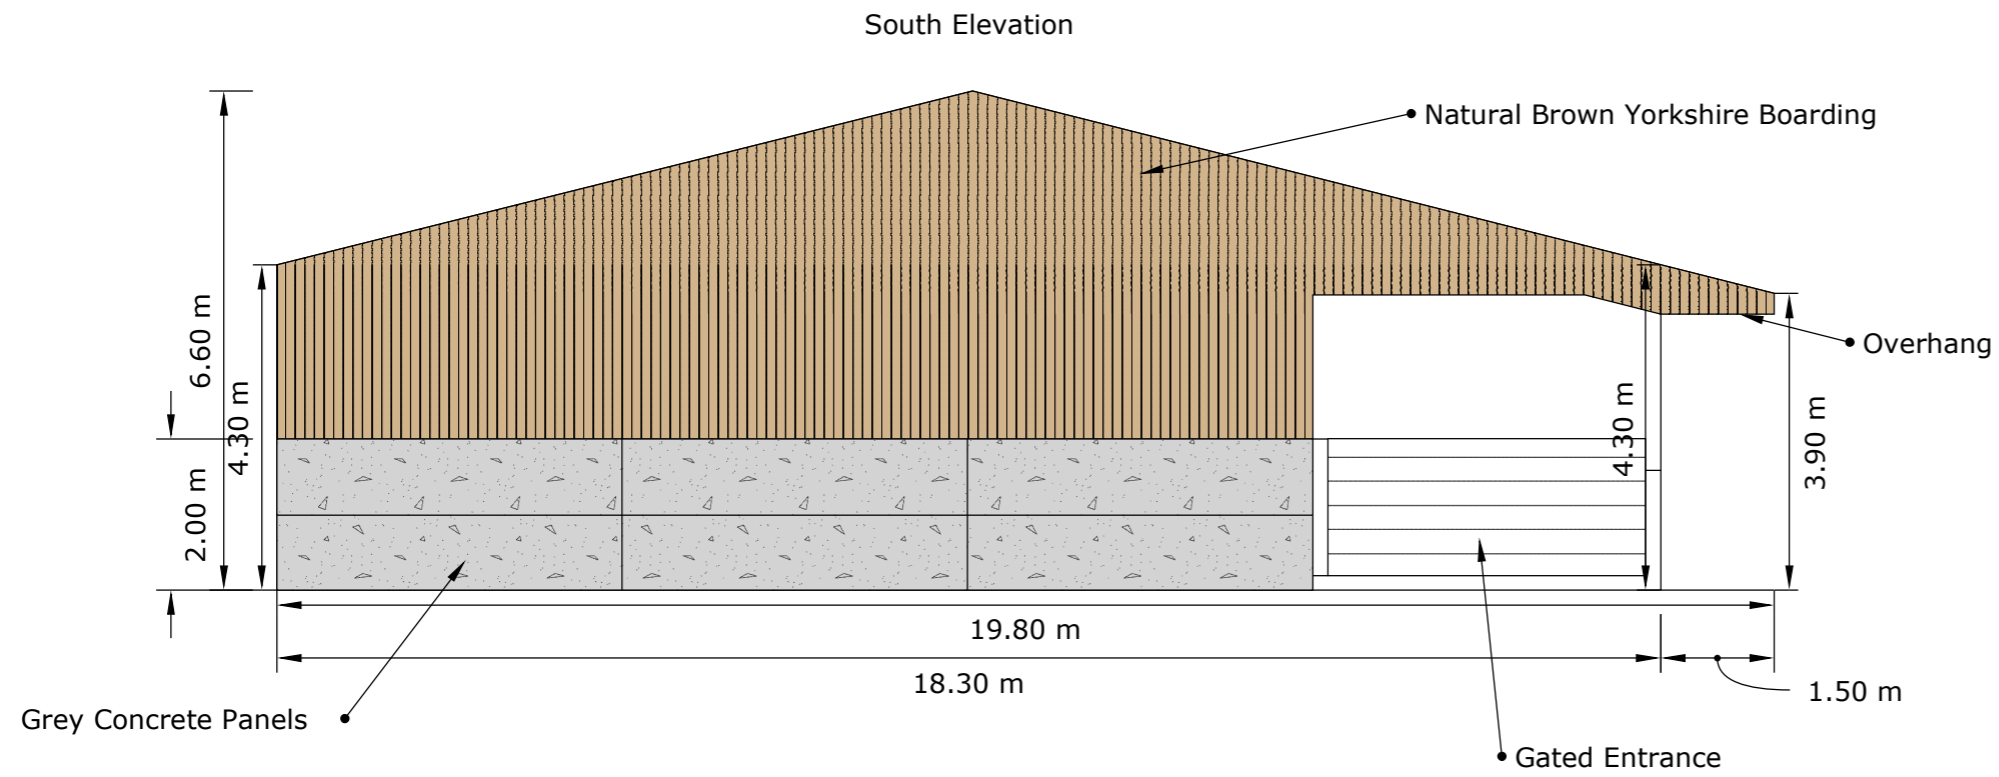

Site Plan - Land to the East of Harwood Dale Road, Harwood Dale

NYMNPA

21/02/2020

Date: February 2020

Ref: WFT/P Train Ltd

Description:

Planning Application Plans for  
Proposed building on land East  
of Harwood Dale Road

Scale: 1:100

**Cundalls**

NYMNP  
21/02/2020

Date: February 2020

Ref: WFT/P Train Ltd

Description:

Planning Application Plans for  
Proposed building on land East  
of Harwood Dale Road

Scale: 1:100

NYMNPA  
21/02/2020

Date: February 2020

Ref: WFT/P Train Ltd

Description:

Planning Application Plans for  
Proposed building on land East  
of Harwood Dale Road

Scale: 1:100