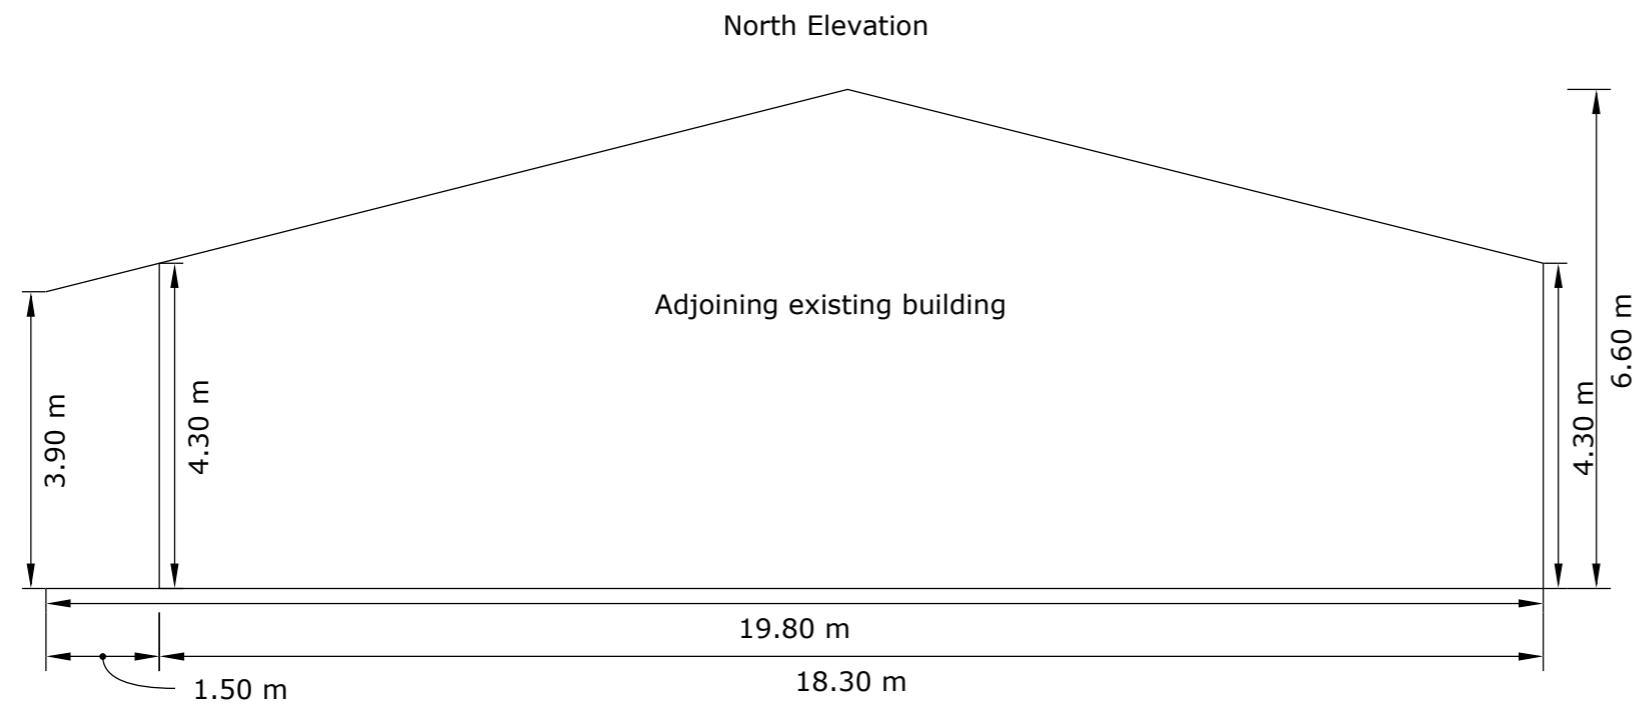

Site Plan - Land to the East of Harwood Dale Road, Harwood Dale

NYMNPA

21/02/2020

Date: February 2020

Ref: WFT/P Train Ltd

Description:

Planning Application Plans for  
Proposed building on land East  
of Harwood Dale Road

Scale: 1:100

**Cundalls**

NYMNP  
21/02/2020

Date: February 2020

Ref: WFT/P Train Ltd

Description:

Planning Application Plans for  
Proposed building on land East  
of Harwood Dale Road

Scale: 1:100

NYMNPA  
21/02/2020

Date: February 2020

Ref: WFT/P Train Ltd

Description:

Planning Application Plans for  
Proposed building on land East  
of Harwood Dale Road

Scale: 1:100