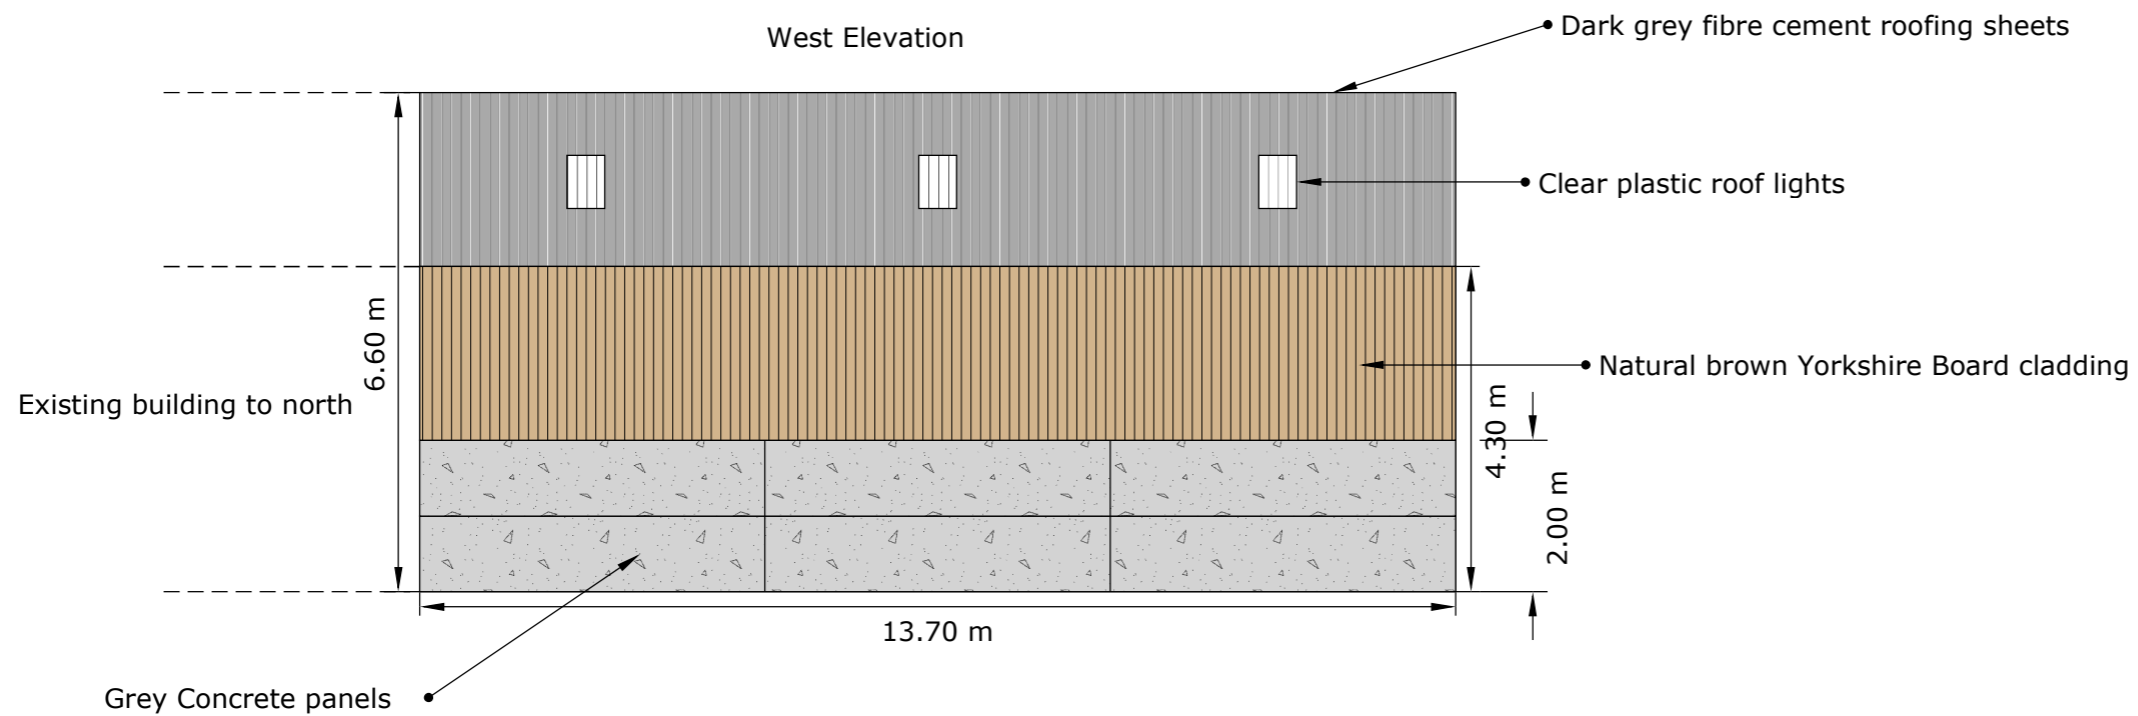

Scale: 1:100

**Cundalls**

NYMNP  
21/02/2020

Date: February 2020

Ref: WFT/P Train Ltd

Description:

Planning Application Plans for  
Proposed building on land East  
of Harwood Dale Road

Scale: 1:100

NYMNPA  
21/02/2020

Date: February 2020

Ref: WFT/P Train Ltd

Description:

Planning Application Plans for  
Proposed building on land East  
of Harwood Dale Road

Scale: 1:100