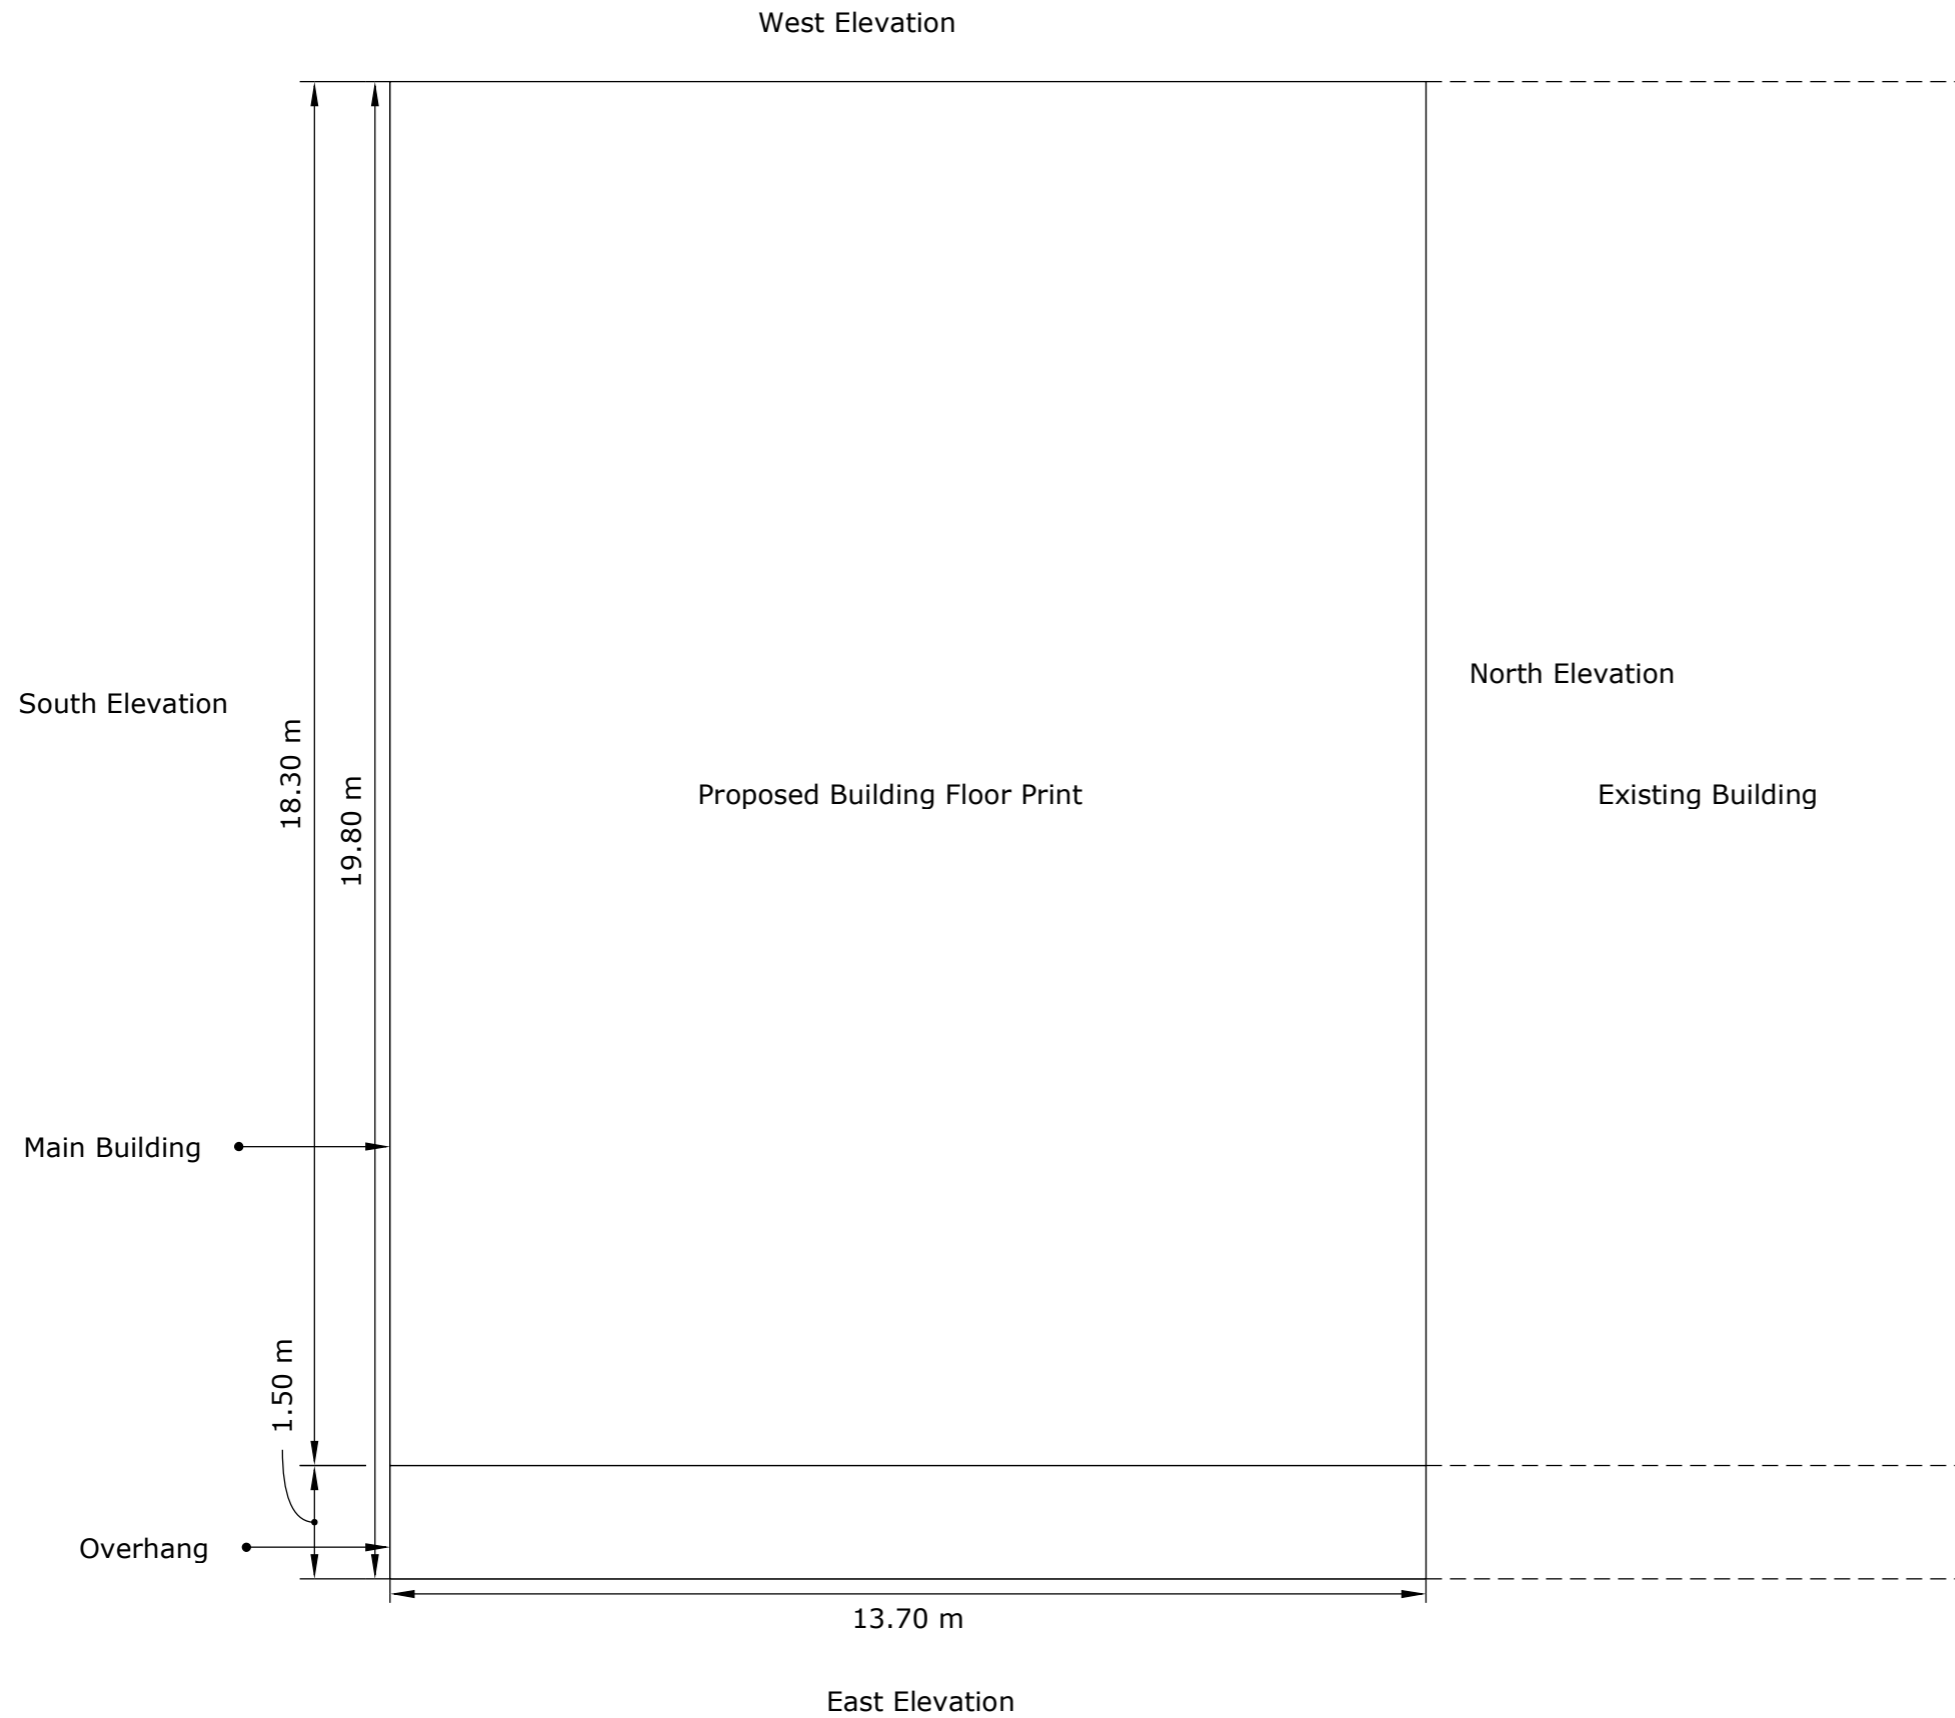

Site Plan - Land to the East of Harwood Dale Road, Harwood Dale

NYMNPA

21/02/2020

Date: February 2020

Ref: WFT/P Train Ltd

Description:

Planning Application Plans for  
Proposed building on land East  
of Harwood Dale Road

Scale: 1:100

**Cundalls**

NYMNP  
21/02/2020

Date: February 2020

Ref: WFT/P Train Ltd

Description:

Planning Application Plans for  
Proposed building on land East  
of Harwood Dale Road

Scale: 1:100

NYMNPA  
21/02/2020

Date: February 2020

Ref: WFT/P Train Ltd

Description:

Planning Application Plans for  
Proposed building on land East  
of Harwood Dale Road

Scale: 1:100