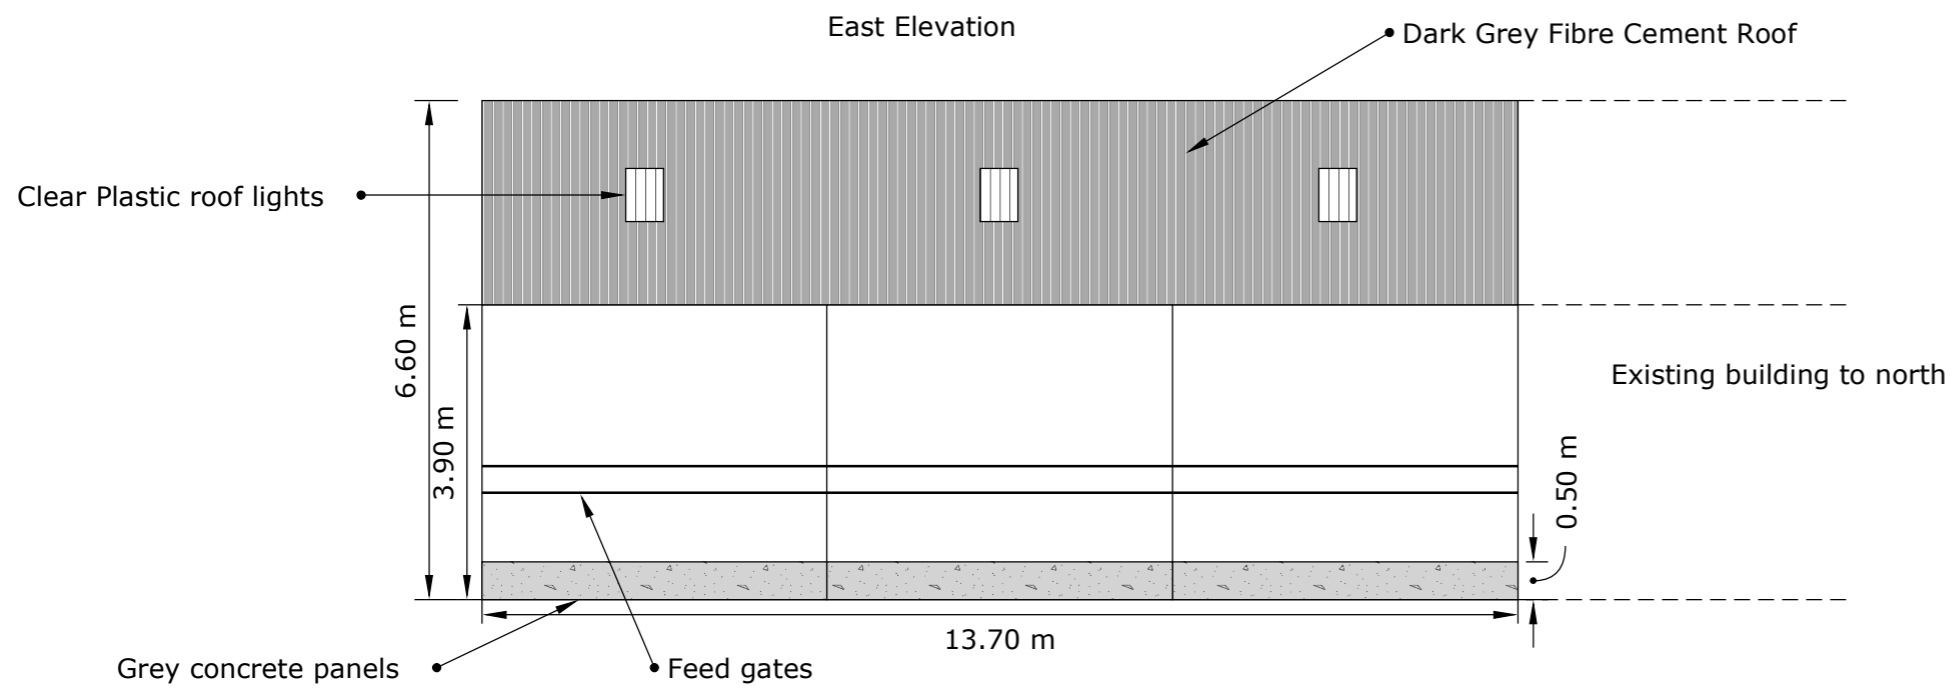

Scale: 1:100

**Cundalls**

NYMNP  
21/02/2020

Date: February 2020

Ref: WFT/P Train Ltd

Description:

Planning Application Plans for  
Proposed building on land East  
of Harwood Dale Road

Scale: 1:100

NYMNPA  
21/02/2020

Date: February 2020

Ref: WFT/P Train Ltd

Description:

Planning Application Plans for  
Proposed building on land East  
of Harwood Dale Road

Scale: 1:100