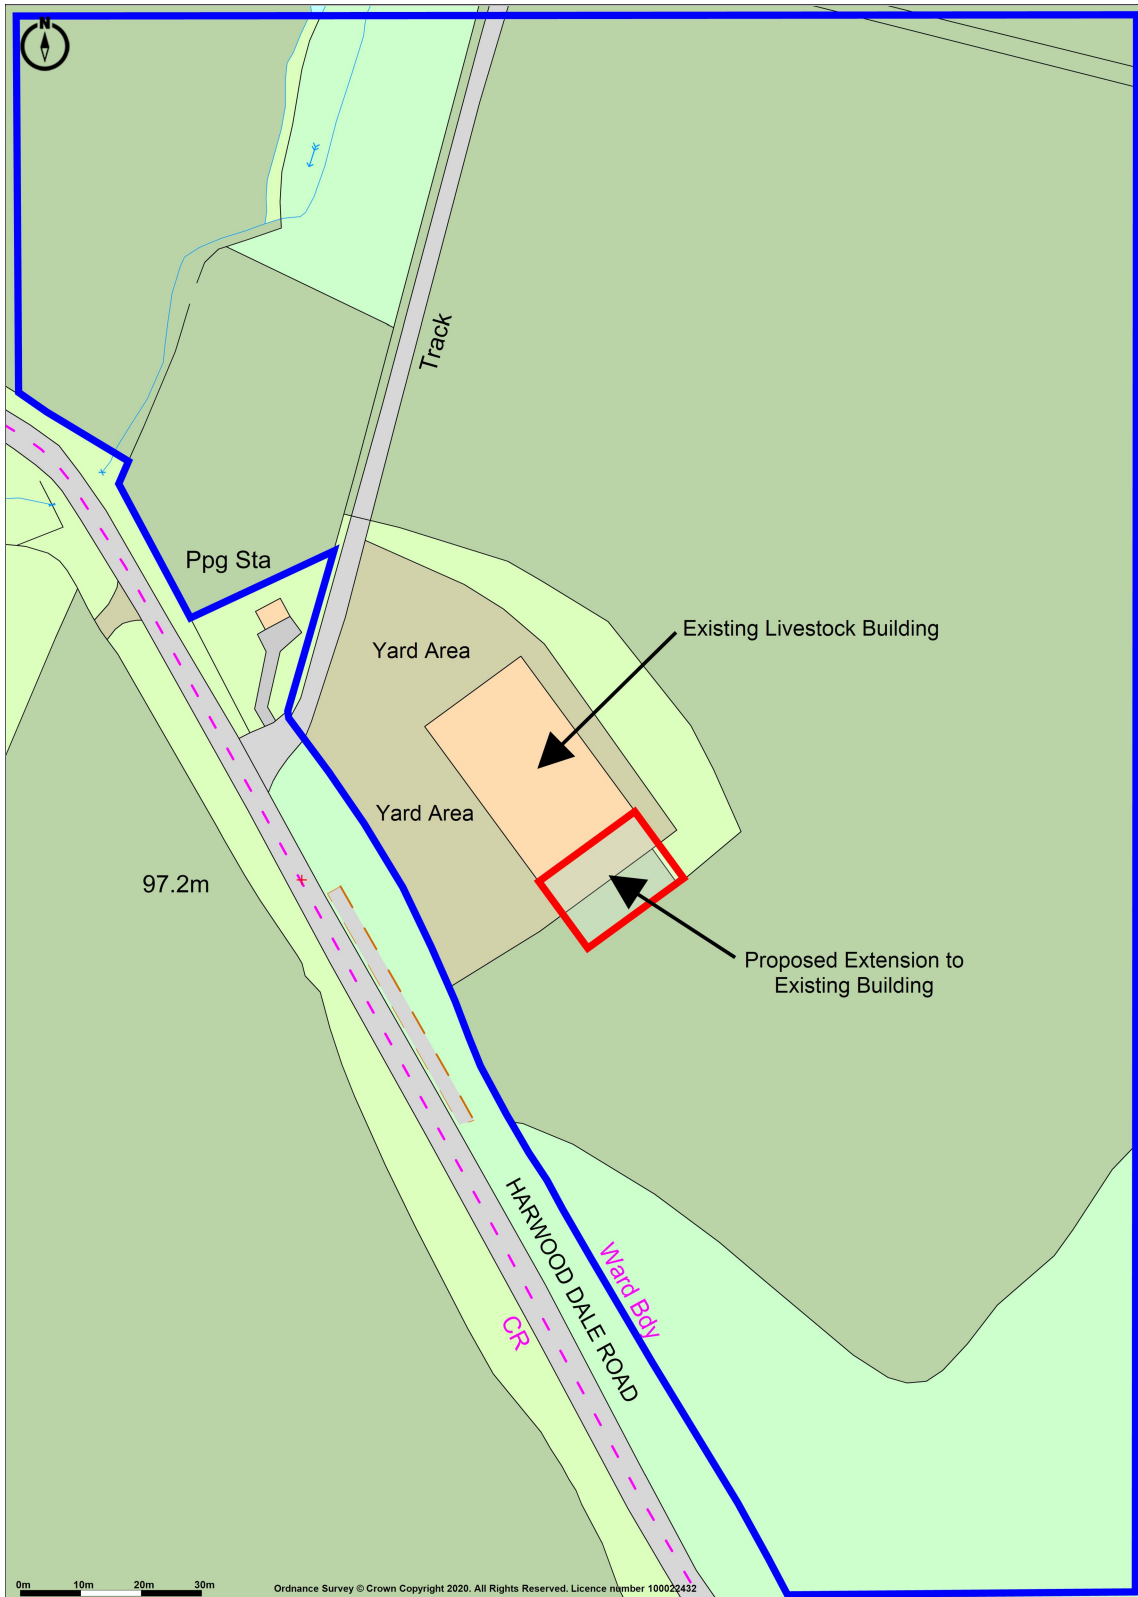

Site Plan - Land to the East of Harwood Dale Road, Harwood Dale

NYMNPA

21/02/2020

Date: February 2020

Ref: WFT/P Train Ltd

Description:

Planning Application Plans for  
Proposed building on land East  
of Harwood Dale Road

Scale: 1:100

**Cundalls**

NYMNP  
21/02/2020

Date: February 2020

Ref: WFT/P Train Ltd

Description:

Planning Application Plans for  
Proposed building on land East  
of Harwood Dale Road

Scale: 1:100

NYMNPA  
21/02/2020

Date: February 2020

Ref: WFT/P Train Ltd

Description:

Planning Application Plans for  
Proposed building on land East  
of Harwood Dale Road

Scale: 1:100