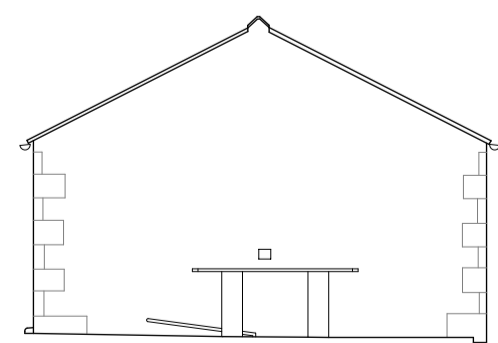

Elevation 1
69.0 AOD 69.0 AOD

Elevation 1
69.0 AOD 69.0 AOD

Elevation 3
69.0 AOD 69.0 AOD

Elevation 4
69.0 AOD

NYMNPA
 27/03/2020

Elevation 5
69.0 AOD 69.0 AOD

Elevation 6
69.0 AOD 69.0 AOD

Elevation 7
69.0 AOD

Elevation 8
69.0 AOD

Elevation 9
69.0 AOD

0	1000	2000	3000	4000	5000	6000	7000
Rev	Date	Drawn	Chk'd	Description			

bramhall blenkarn
 RIBA Chartered Practice
 The Maltings Malton North Yorkshire YO17 7DP