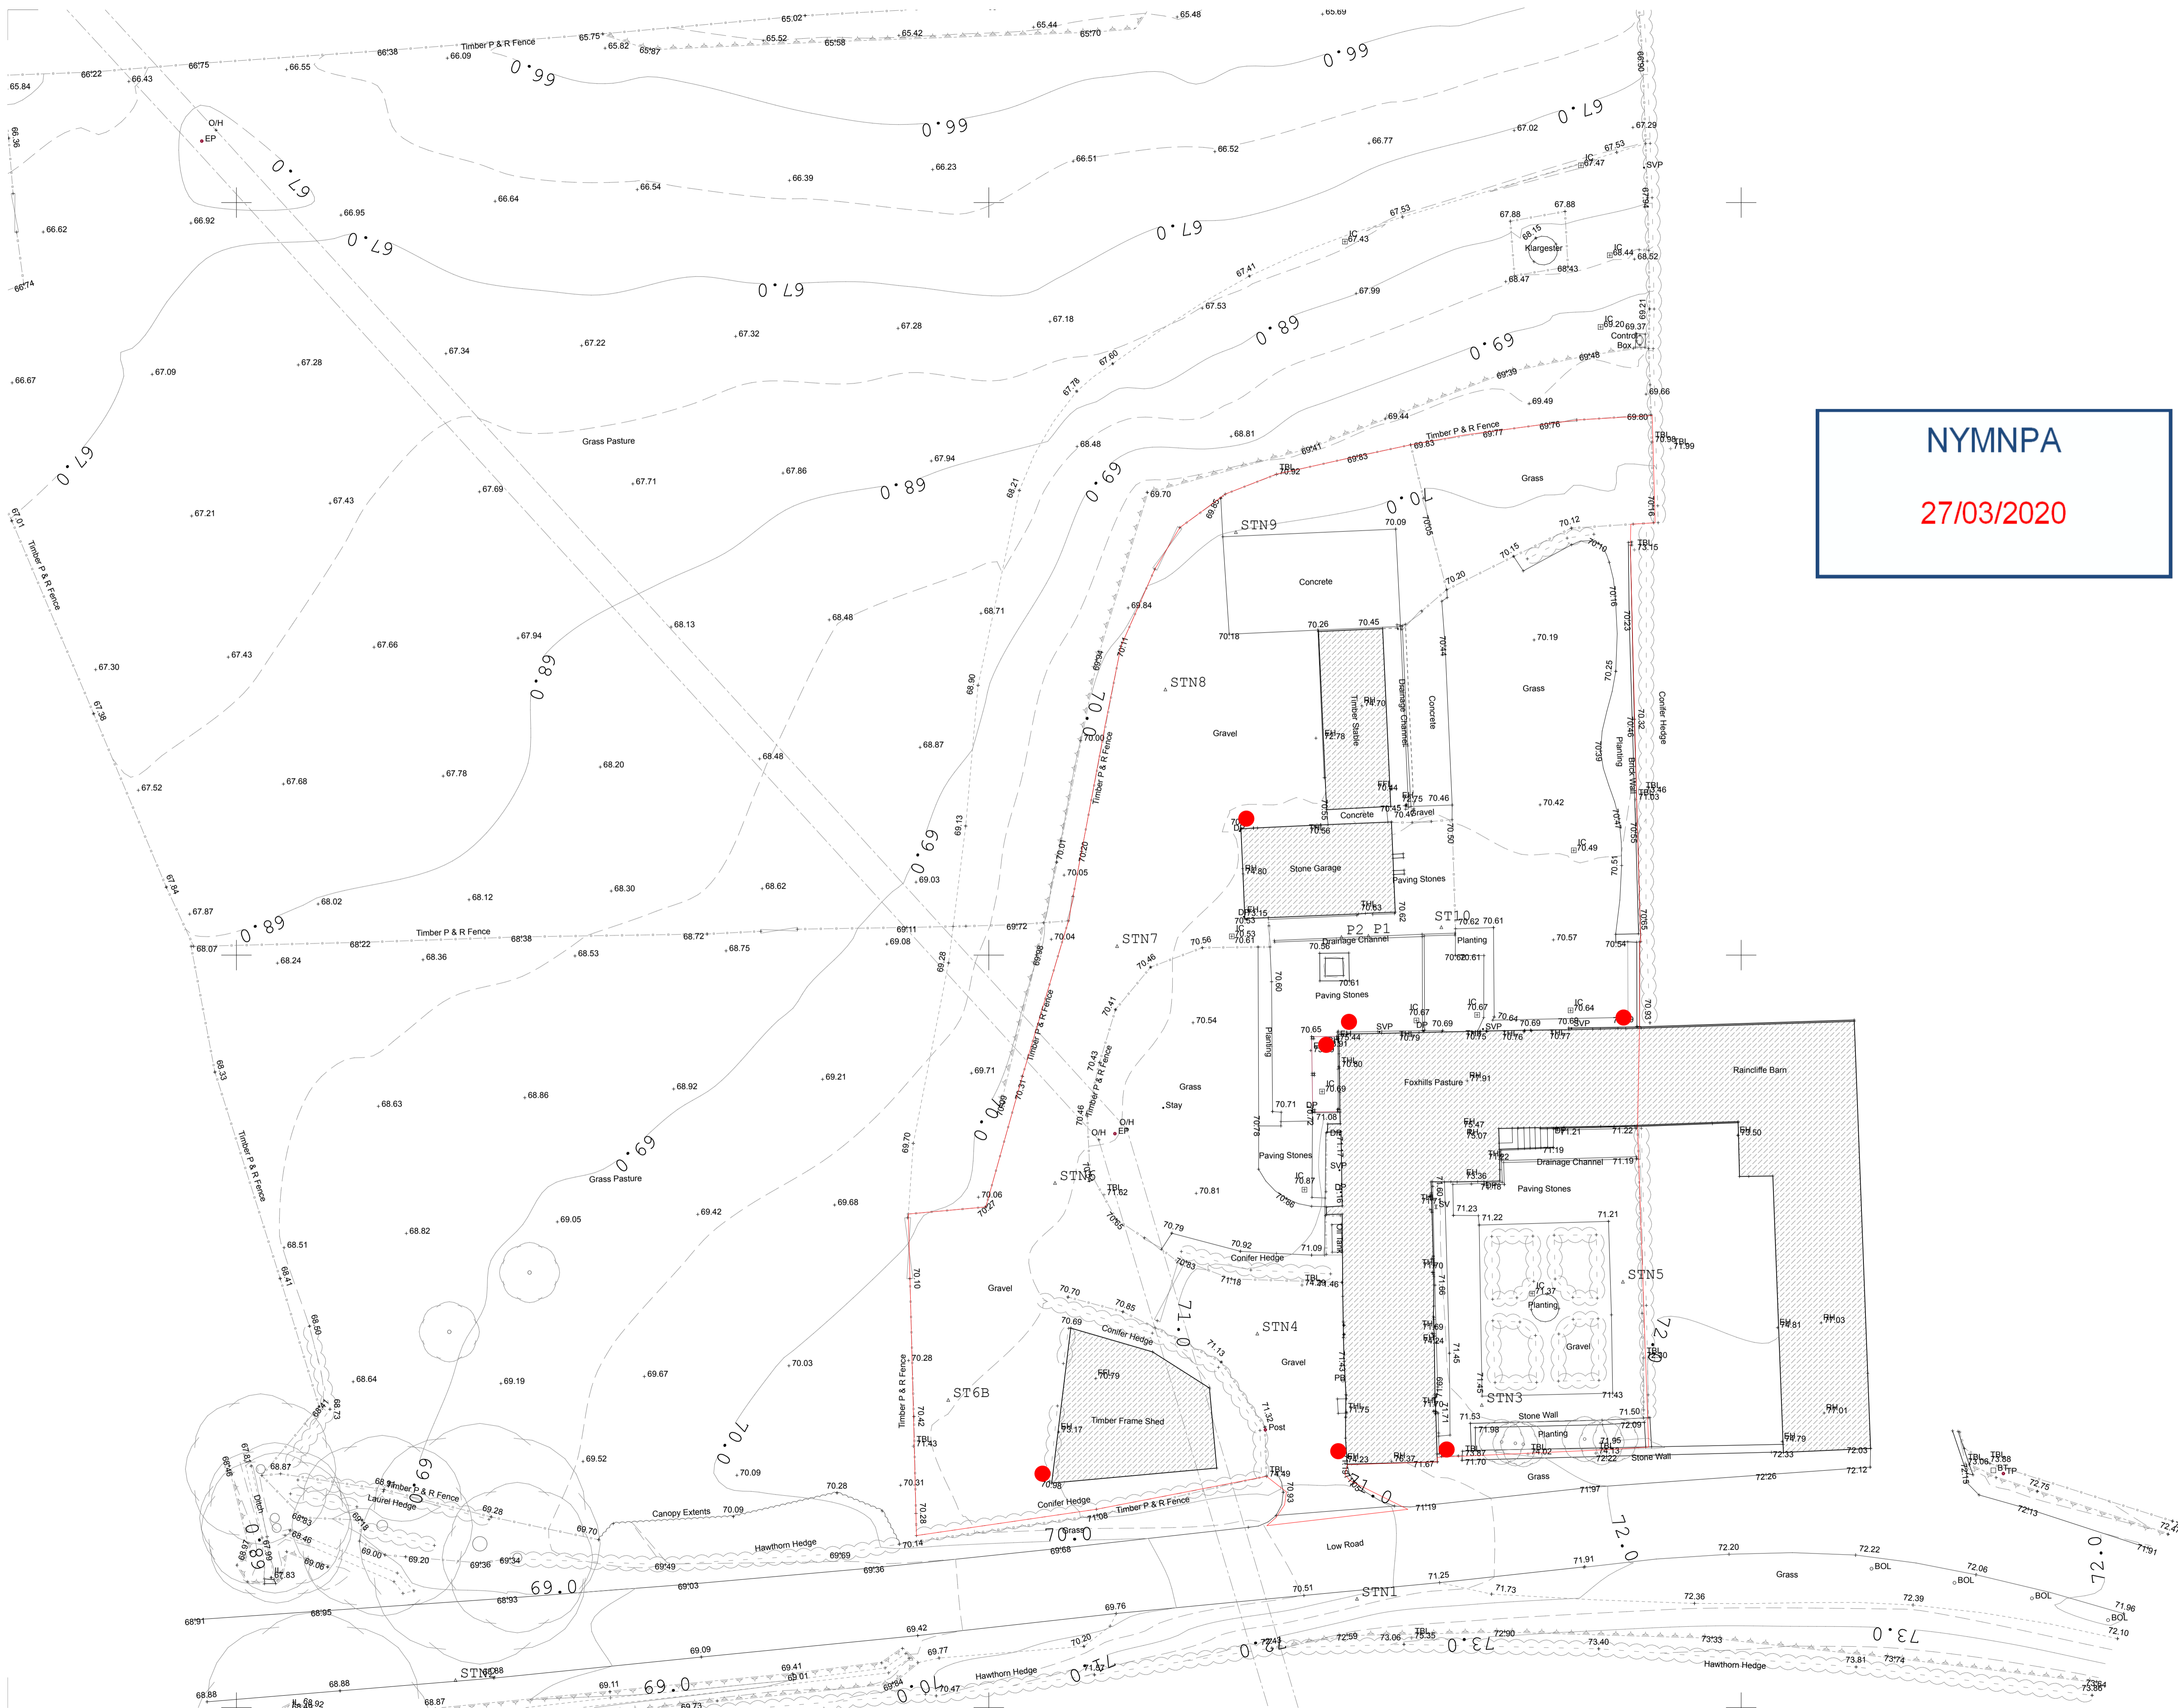

Job no.	Site/Module no.	Dwg Type or CI/Sfb Code	Sheet No.	Revision
1408	01	EX10	01	-

NYMNPA
27/03/2020

Key

CCTV LOCATIONS

bramhall blenkarn

RIBA Chartered Practice
The Maltings Malton North Yorkshire YO17 7DP

Project
Foxhill Paddocks

Address
Foxhill Paddocks, Low Road, Throxenby

Client
Mr D Thompson

Drawing
CCTV Locations

© Bramhall Blenkarn - Do Not Scale From This Drawing - 1408 Foxhill Paddocks.pn

Sheet Size	Drawn	First Issue Date
A1	JD	24.03.2020
Scale	Checked	Drawing No.
1:200	MB	1408_DT68_01

Elevation 1
69.0 AOD 69.0 AOD

Elevation 1
69.0 AOD 69.0 AOD

Elevation 3
69.0 AOD 69.0 AOD

Elevation 4
69.0 AOD

NYMNPA
 27/03/2020

Elevation 5
69.0 AOD 69.0 AOD

Elevation 6
69.0 AOD 69.0 AOD

Elevation 7
69.0 AOD

Sheet Size	Drawn	First Issue Date
A1	JD	24.03.2020
Scale	Checked	Drawing No.
1:100	MB	1408_DT8_01