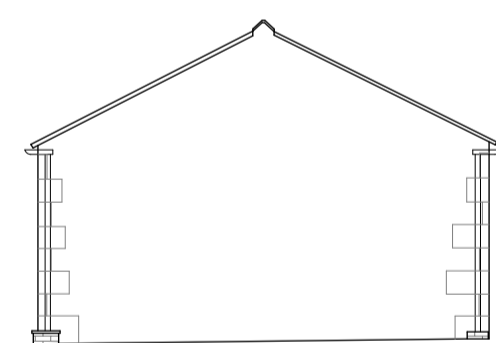

Elevation 1
69.0 AOD 69.0 AOD

Elevation 1
69.0 AOD 69.0 AOD

Elevation 3
69.0 AOD 69.0 AOD

Elevation 4
69.0 AOD

NYMNPA
 27/03/2020

Elevation 5
69.0 AOD 69.0 AOD

Elevation 6
69.0 AOD 69.0 AOD

Elevation 7
69.0 AOD

Elevation 8
69.0 AOD

Elevation 9
69.0 AOD

0	1000	2000	3000	4000	5000	6000	7000
Rev	Date	Drawn	Chk'd	Description			

bramhall blenkarn
 RIBA Chartered Practice
 The Maltings Malton North Yorkshire YO17 7DP