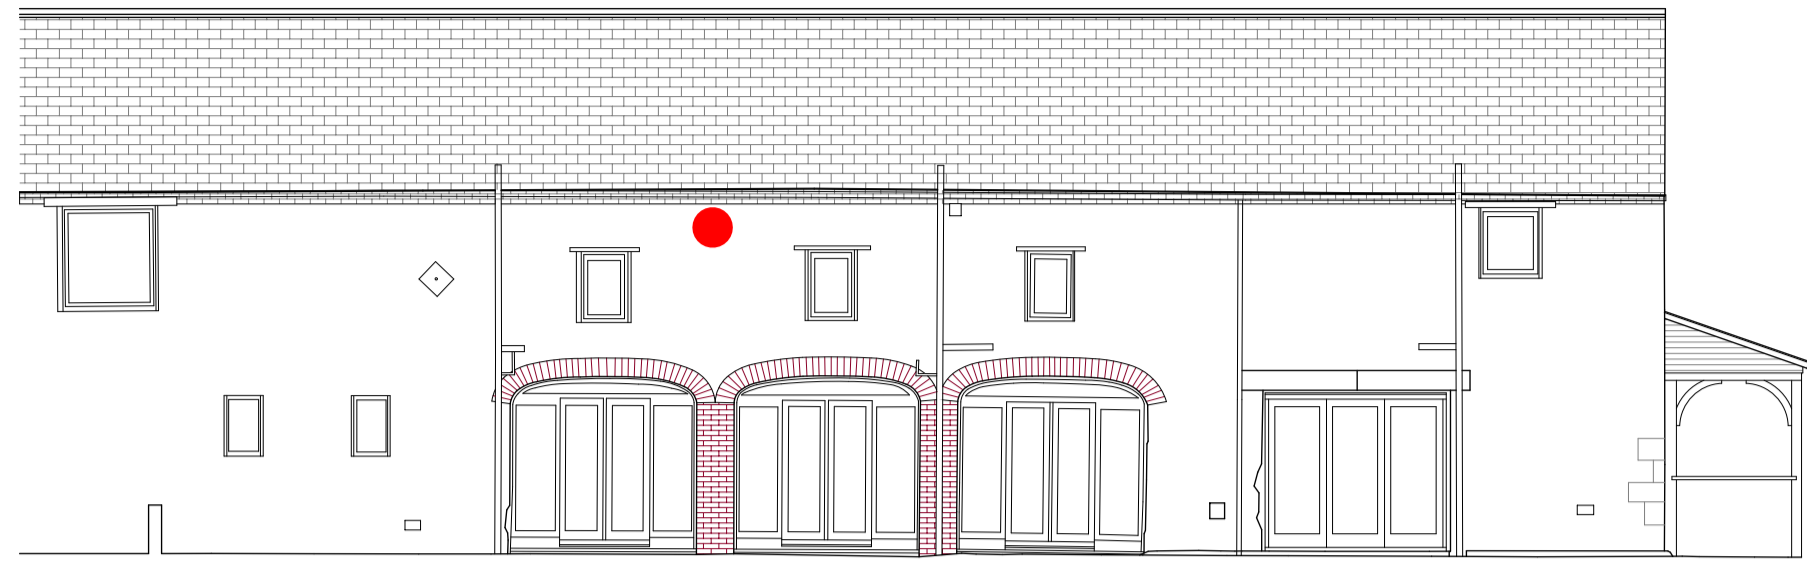

Elevation 1
69.0 AOD 69.0 AOD