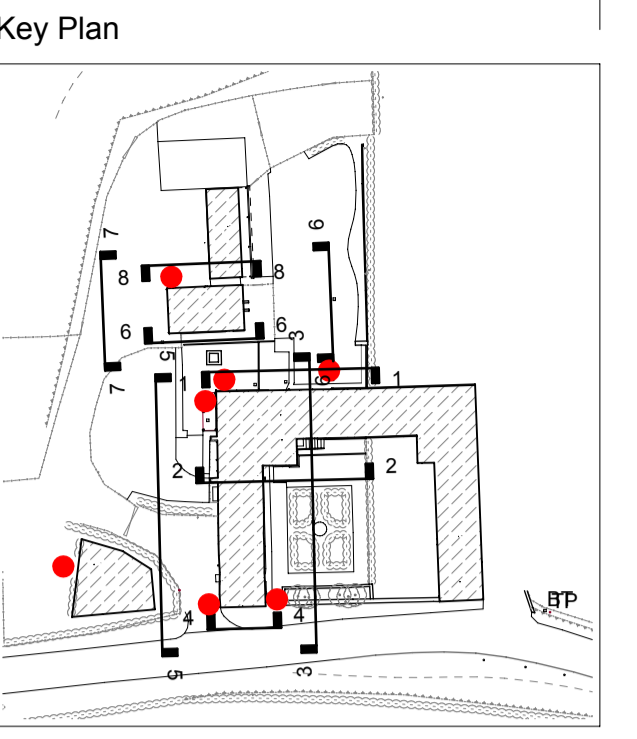

Job no.	Site/Module no.	Dwg Type or CI/Sfb Code	Sheet No.	Revision
1408	01	EX10	01	-

NYMNPA
27/03/2020

Key

CCTV LOCATIONS

bramhall blenkarn

RIBA Chartered Practice
The Maltings Malton North Yorkshire YO17 7DP

Project
Foxhill Paddocks

Address
Foxhill Paddocks, Low Road, Throxenby

Client
Mr D Thompson

Drawing
CCTV Locations

© Bramhall Blenkarn - Do Not Scale From This Drawing - 1408 Foxhill Paddocks.pn

Sheet Size	Drawn	First Issue Date
A1	JD	24.03.2020
Scale	Checked	Drawing No.
1:200	MB	1408_DT68_01

Elevation 1
69.0 AOD 69.0 AOD

Elevation 1
69.0 AOD 69.0 AOD

Elevation 3
69.0 AOD 69.0 AOD

Elevation 4
69.0 AOD

NYMNPA
 27/03/2020

Elevation 5
69.0 AOD 69.0 AOD

Elevation 6
69.0 AOD 69.0 AOD

Elevation 7
69.0 AOD

Sheet Size	Drawn	First Issue Date
A1	JD	24.03.2020
Scale	Checked	Drawing No.
1:100	MB	1408_DT8_01