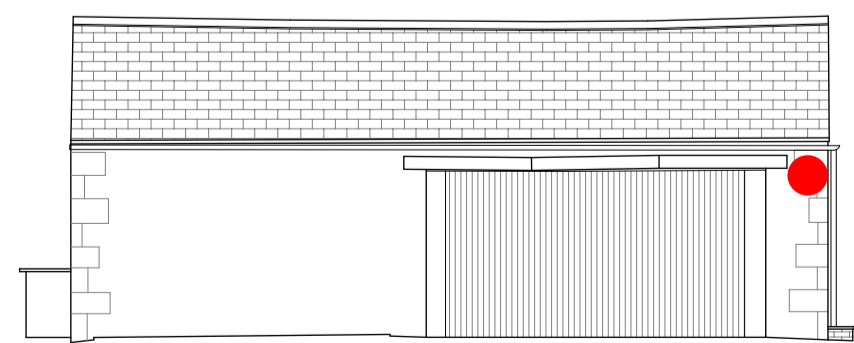

Elevation 1
69.0 AOD 69.0 AOD

Elevation 1
69.0 AOD 69.0 AOD

Elevation 3
69.0 AOD 69.0 AOD

Elevation 4
69.0 AOD

NYMNPA
 27/03/2020

Elevation 5
69.0 AOD 69.0 AOD

Elevation 6
69.0 AOD 69.0 AOD

Elevation 7
69.0 AOD

Elevation 8
69.0 AOD

Elevation 9
69.0 AOD

0	1000	2000	3000	4000	5000	6000	7000
Rev	Date	Drawn	Chk'd	Description			

bramhall blenkarn
 RIBA Chartered Practice
 The Maltings Malton North Yorkshire YO17 7DP