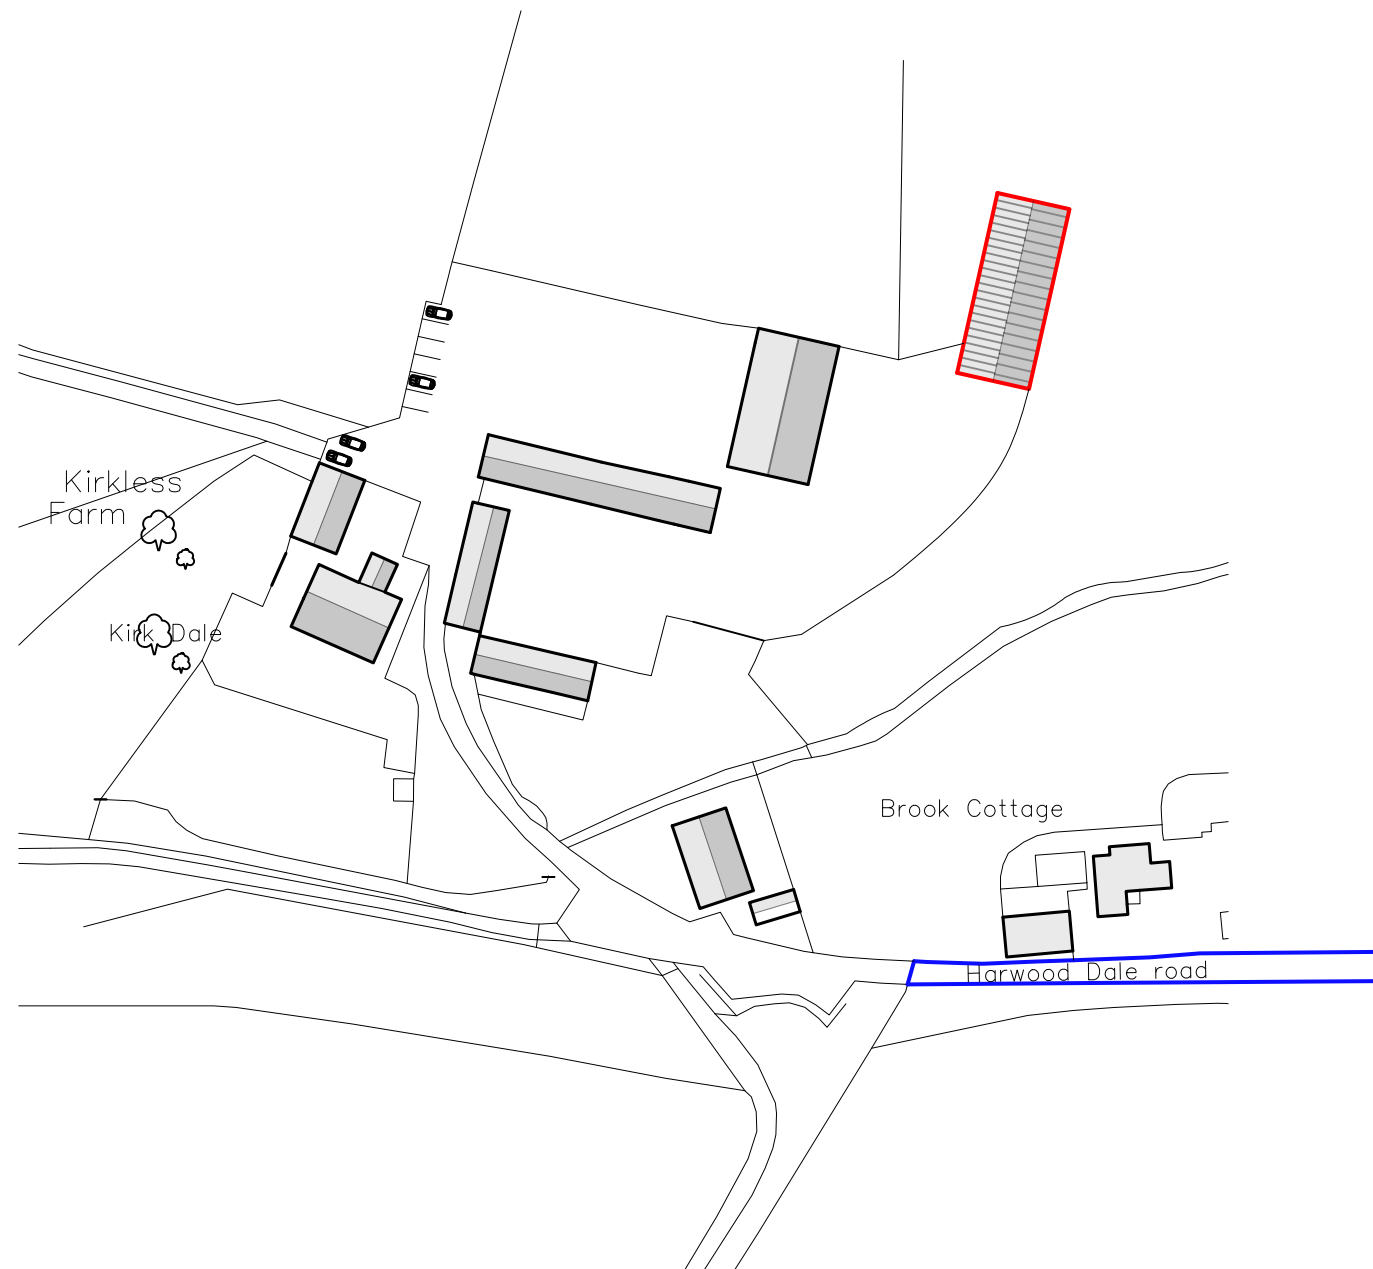

NYMNP

23/04/2020

IAN PICK ASSOCIATES LTD
Specialist Agricultural & Rural Planning Consultants

Station Farm Offices
Wansford Road
Nafferton
Driffield
East Yorkshire
YO25 8NJ

CLIENT

Mr. Geoff Dent
Kirkless Farm
Harwood Dale
Scarborough
YO13 0DN

JOB TITLE

General Purpose Agricultural
Storage Building

DWG. TITLE

Location Plan

SCALE

1=1250

DRN

SH

DWG. NUMBER

IP/GD/01

DATE

July 15

REV

-

OS Licence number 100022432