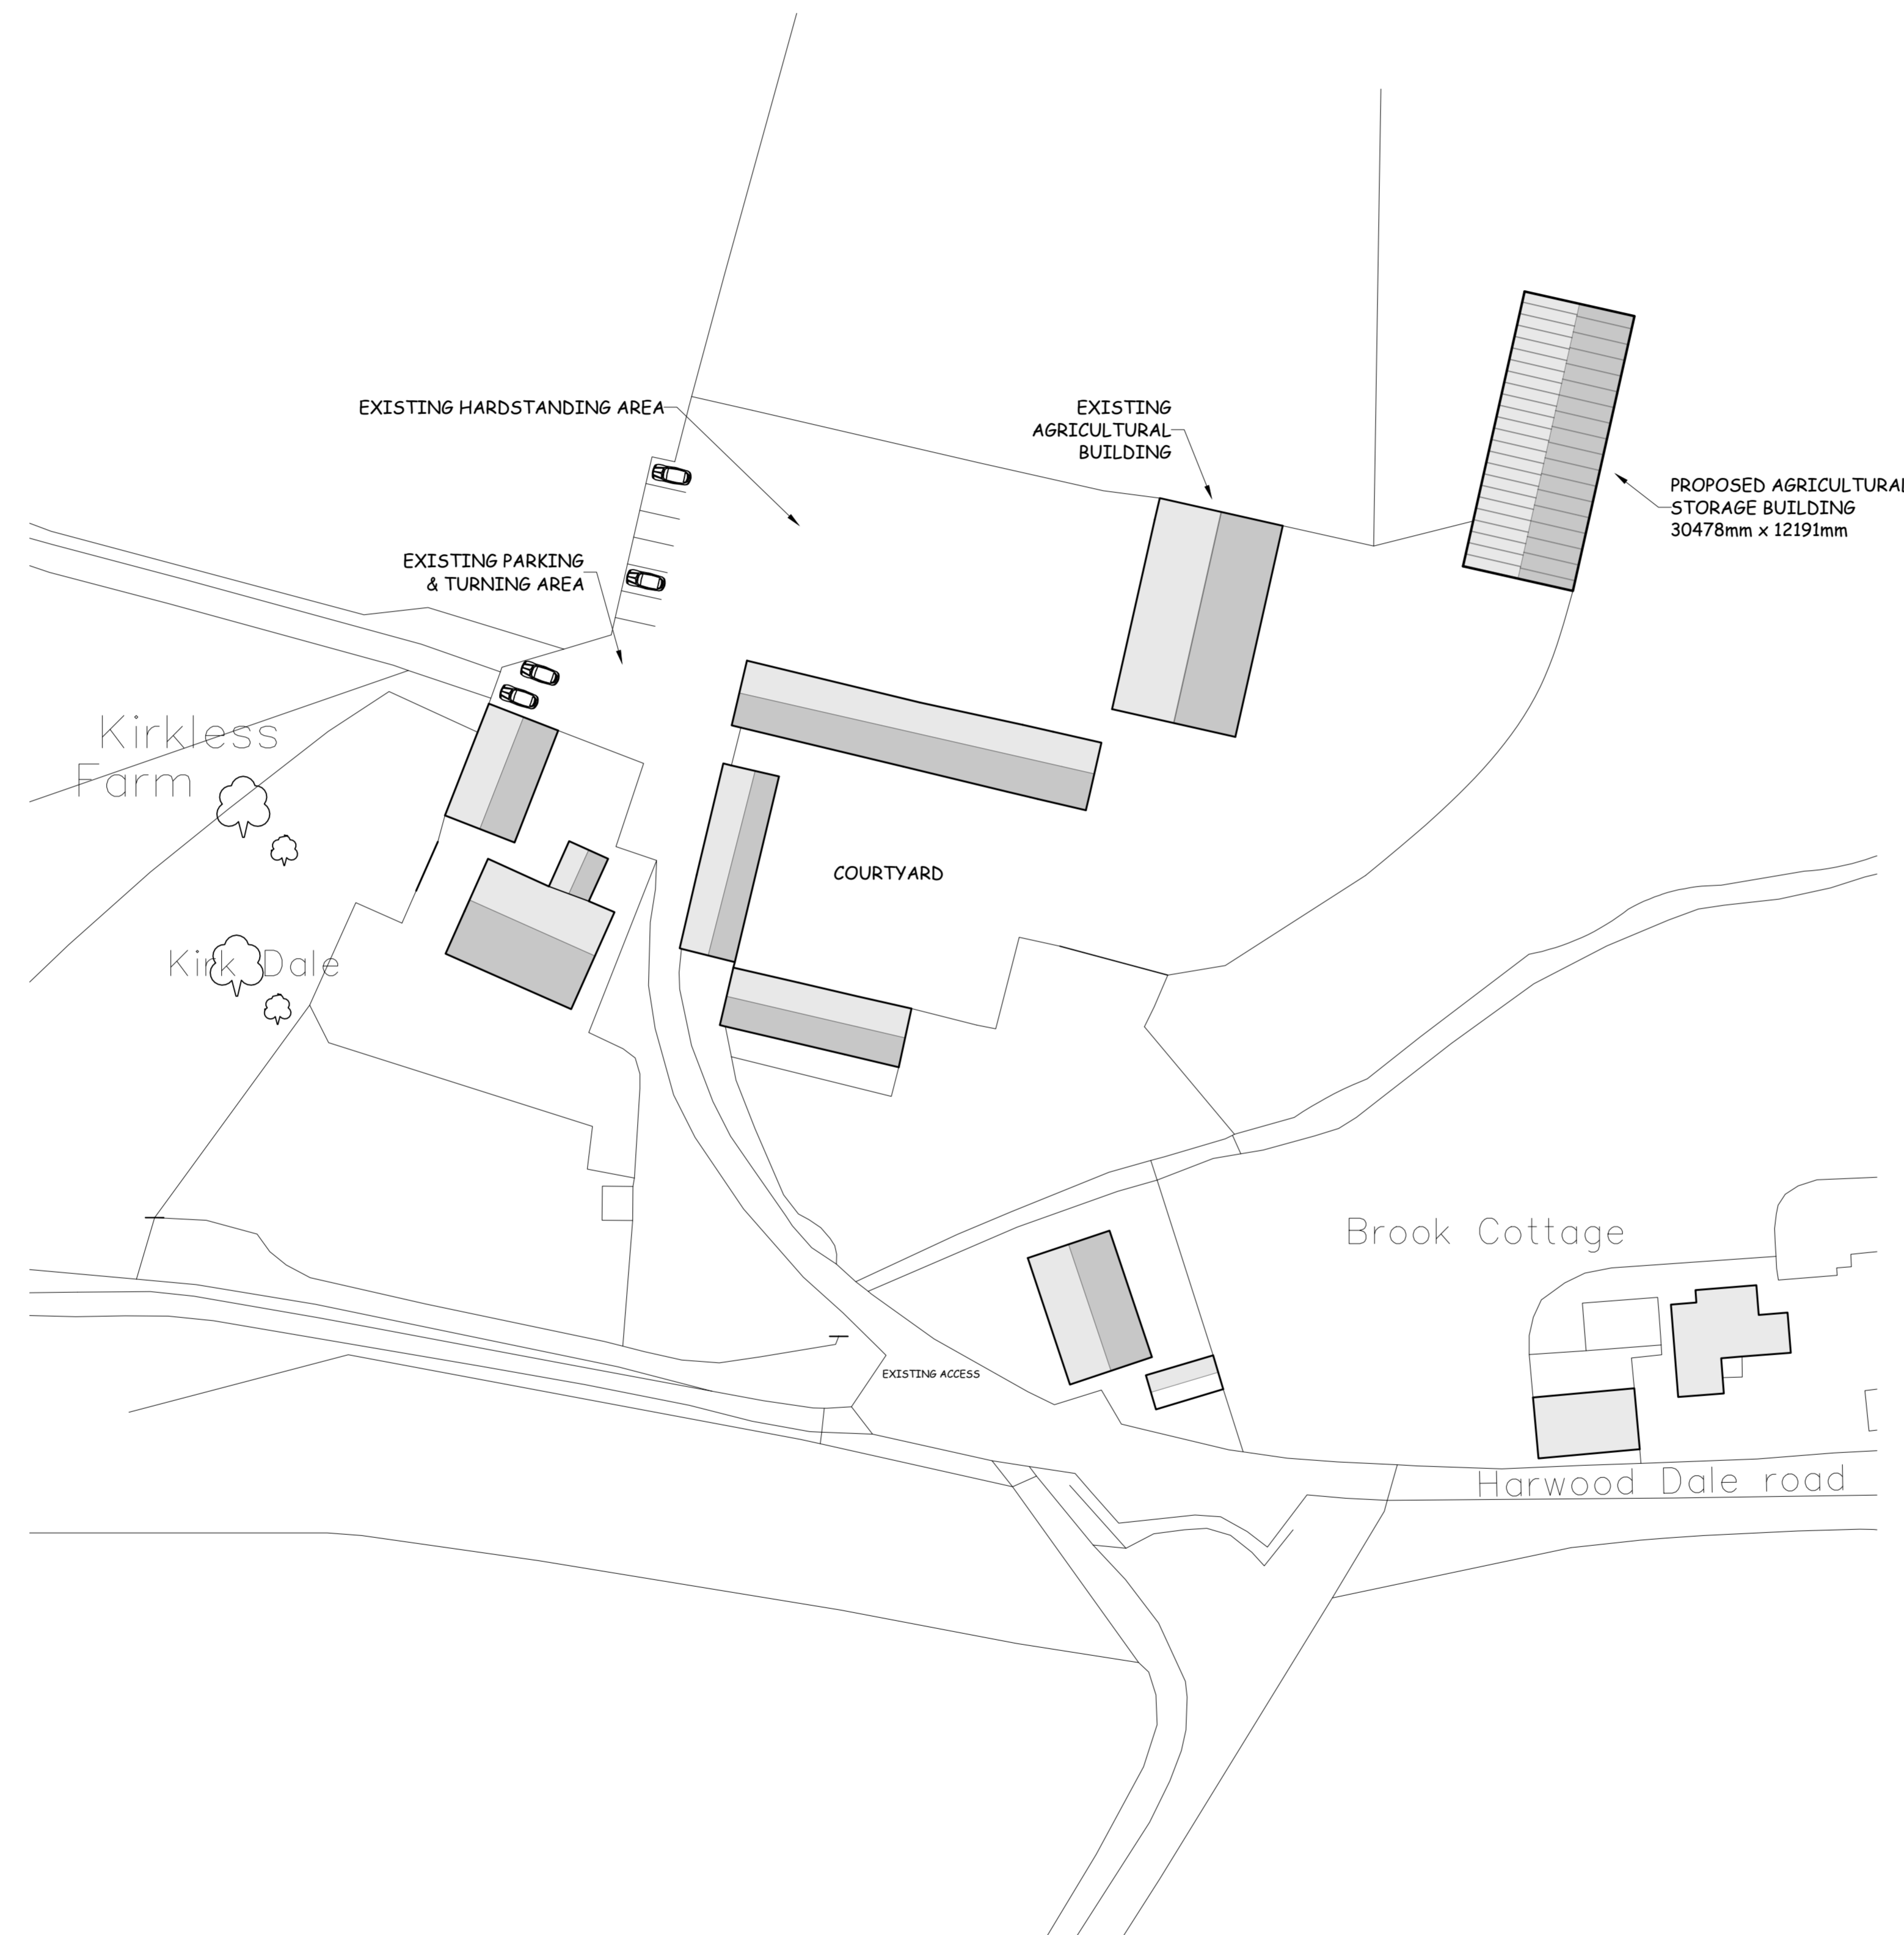

NYMNP

23/04/2020

IAN PICK ASSOCIATES LTD
Specialist Agricultural & Rural Planning Consultants

Station Farm Offices
Wansford Road
Nafferton
Driffield
East Yorkshire
YO25 8NJ

CLIENT

Mr. Geoff Dent
Kirkless Farm
Harwood Dale
Scarborough
YO13 0DN

JOB TITLE

General Purpose Storage
Building

DWG. TITLE

Site Plan A1

SCALE

1=500

DRN

SH

DWG. NUMBER

IP/GD/02

DATE

Aug 17

REV

-