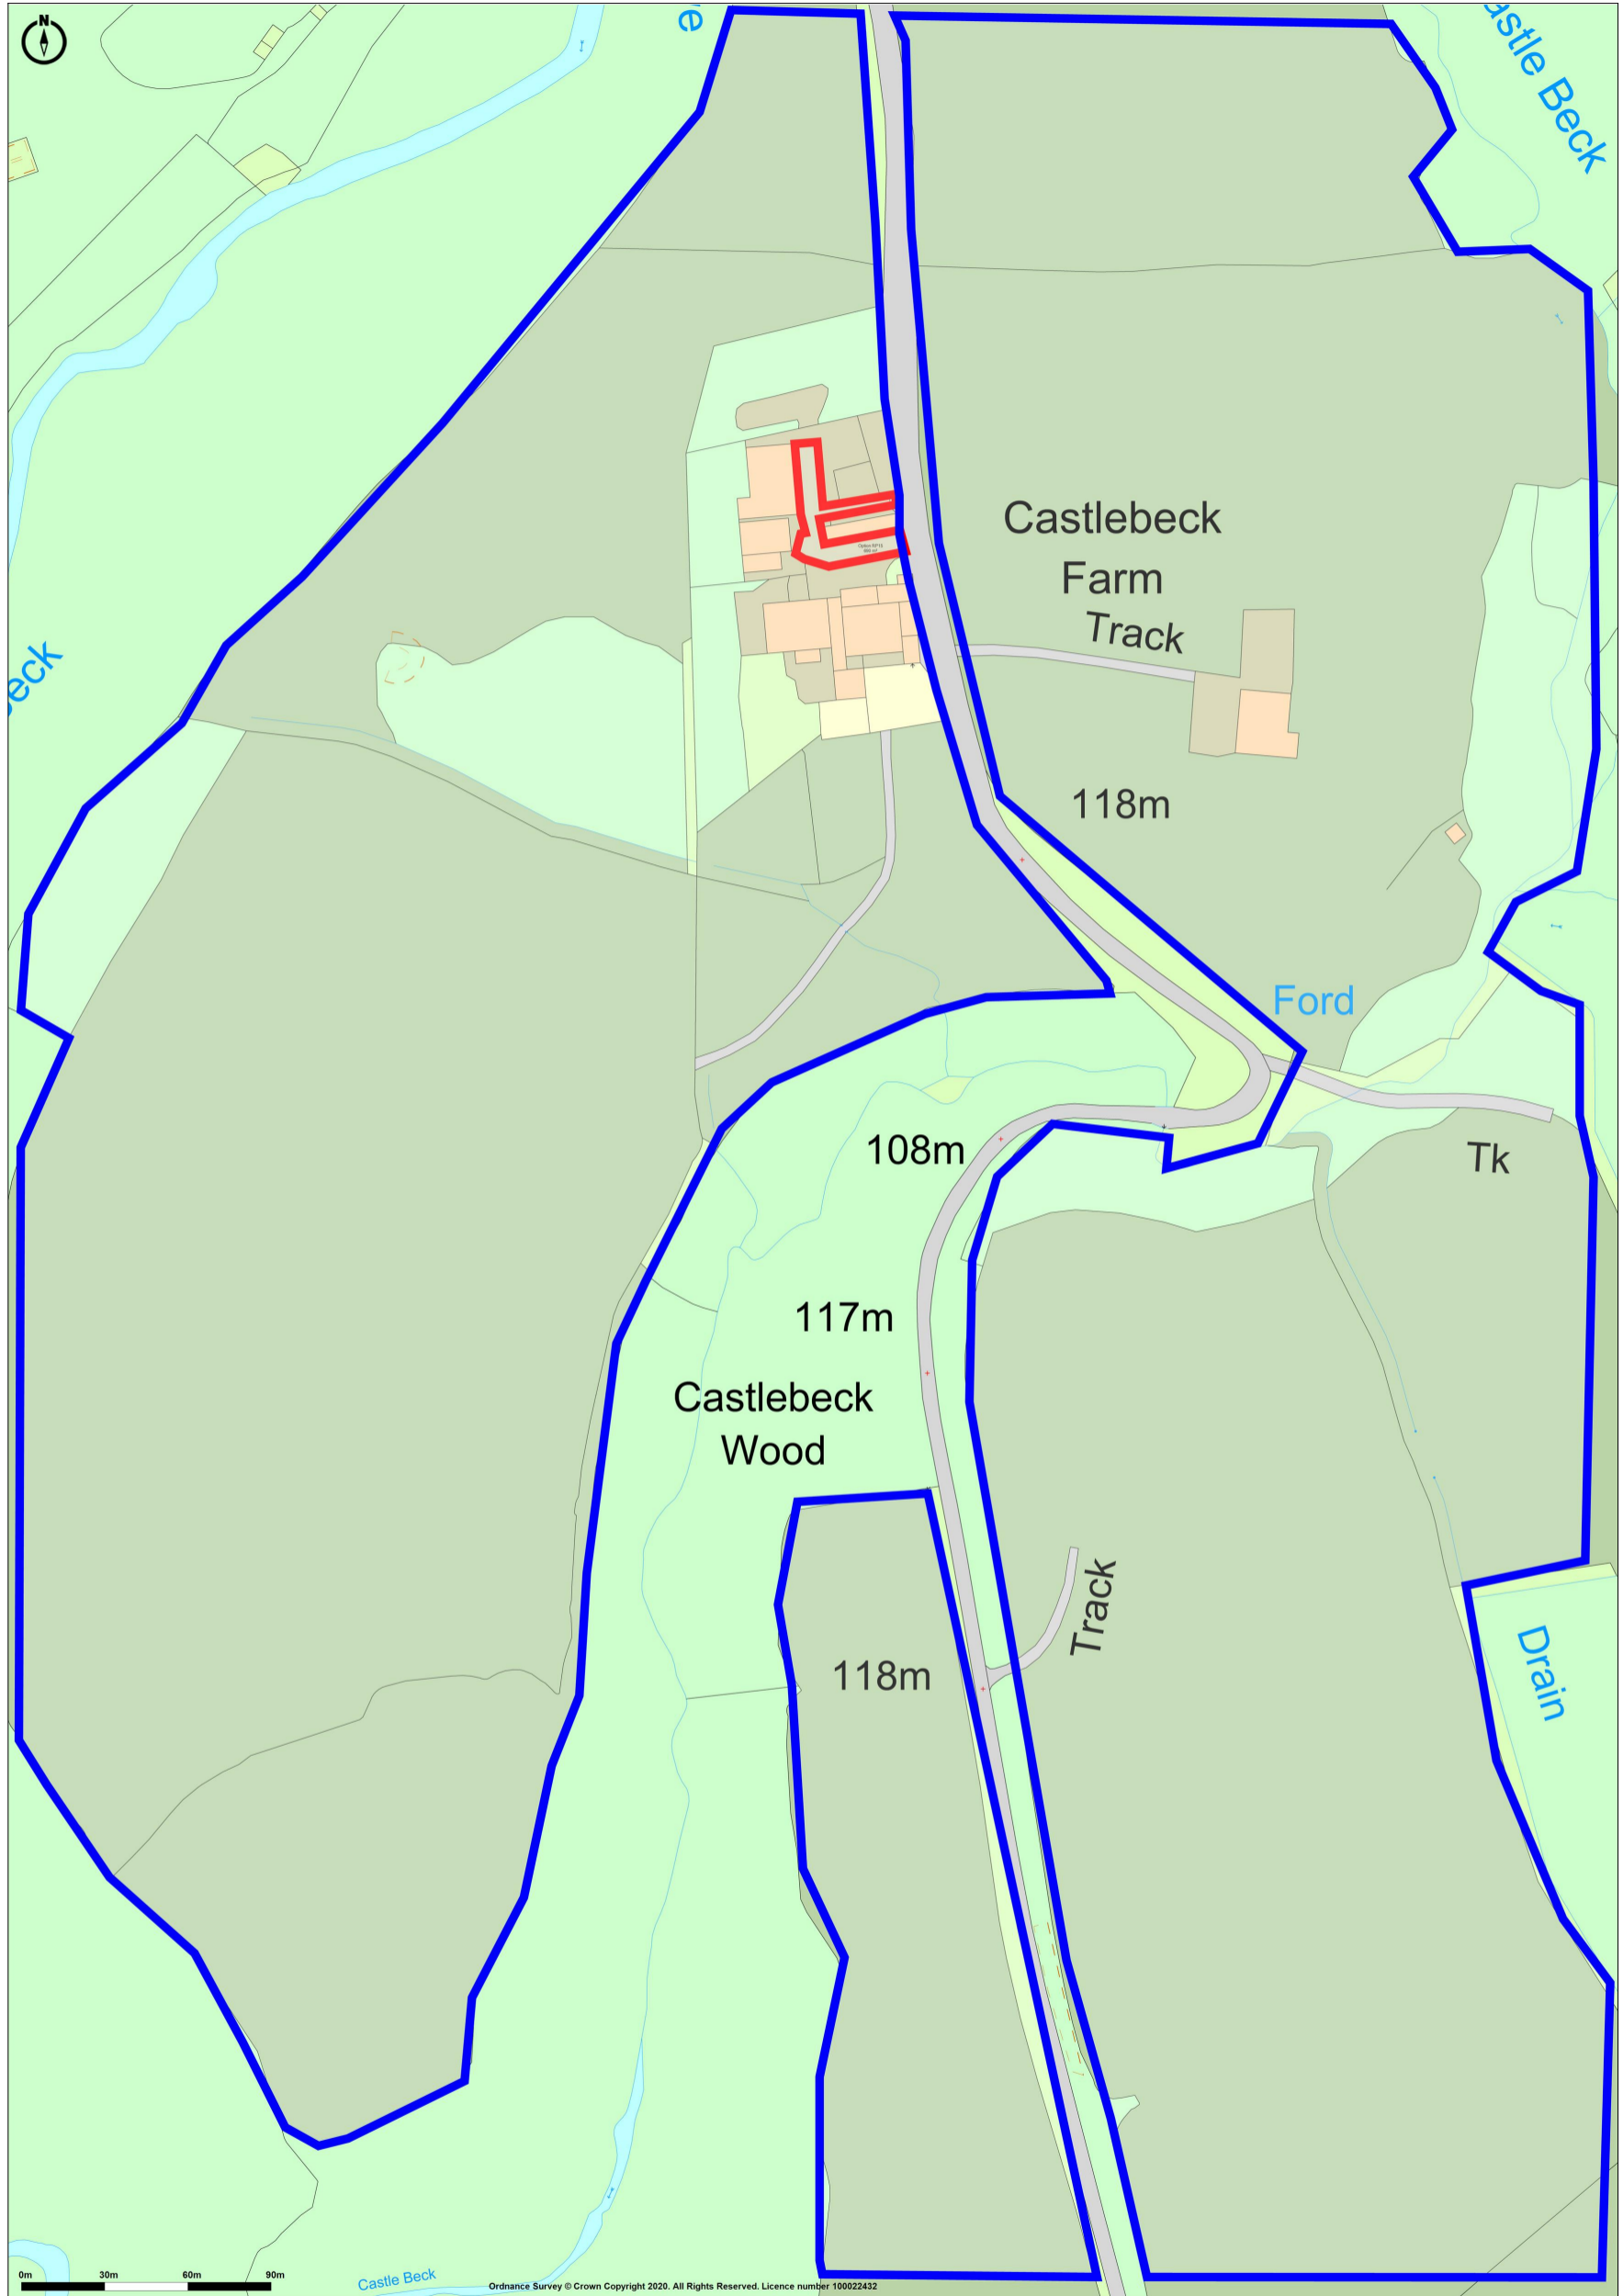

LOCATION PLAN  
CONCRETING WORKS AT CASTLEBECK FARM

BLOCK PLAN  
CONCRETING WORK AT CASTLEBECK FARM

NYMNPA  
08/06/2020