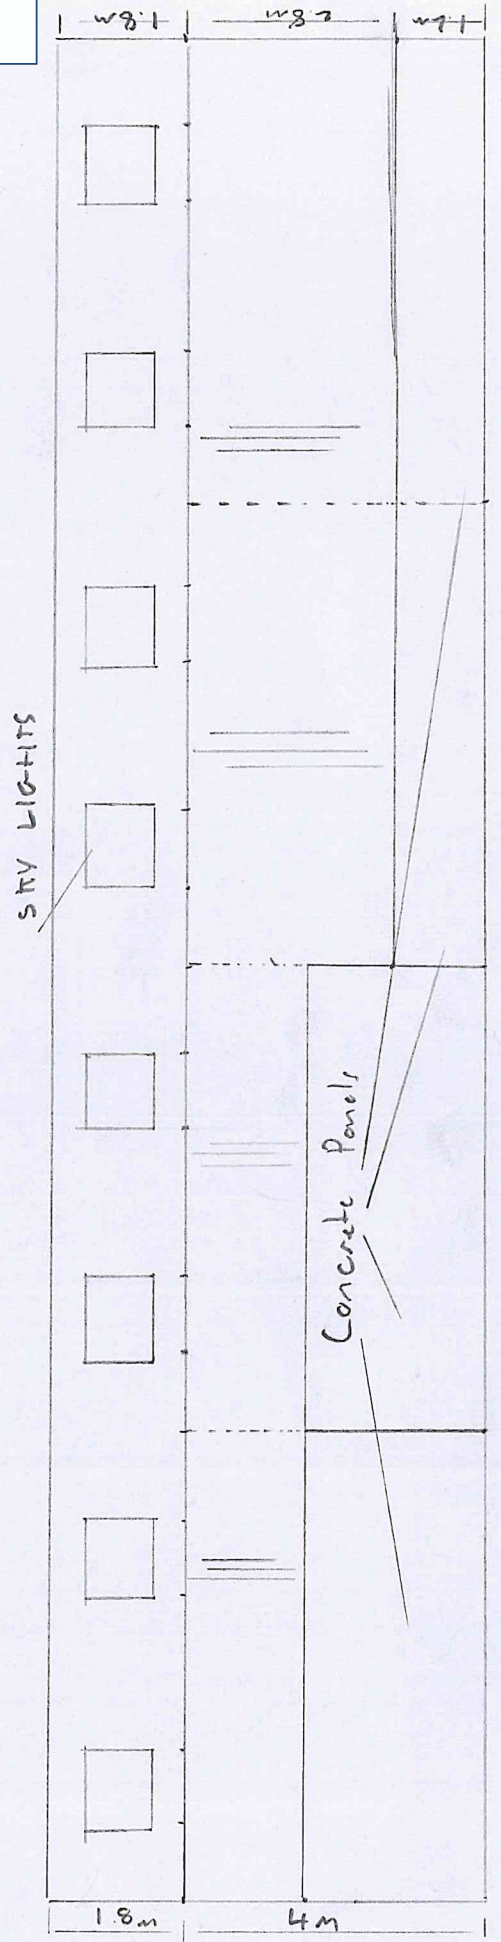

Location Plan of Proposed Grain & Machinery
Store for W A Watson & Son Plainsides Farm
Ugglebarnby YO22 5HU

DR No 5

NYMNP
 07/07/2020

1:2500

Site layout of Proposed Grain & Machine
store Plainsides Farm Ugglebarnby YO22 5TW

DR No 4

1:500

FLOOR PLAN

South

Grain Store

Machinery Store

North

NYMNPA

07/07/2020

24.6m

12.3m

12.3m

Grain & Machinery Store for W A Watson & Son
Plainsides Farm, Ugglebarnby YO22 5HU

NYMNP

07/07/2020

North Elevation

SOUTH ELEVATION

Grain & Machinery Store for W A Watson & Son

Plainsides Farm, Uggelbarnby, YO22 5HU

DR No 2

1:100

NYMNPA
07/07/2020

WEST ELEVATION

EAST ELEVATION