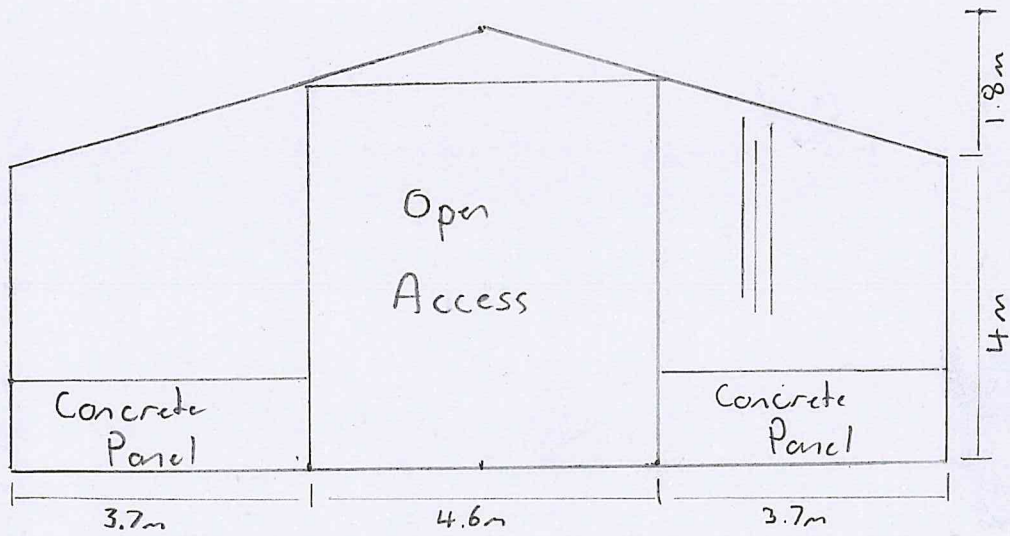

07/07/2020

24.6m

12.3m

12.3m

Grain & Machinery Store for W A Watson & Son
Plainsides Farm, Ugglebarnby YO22 5HU

NYMNP

07/07/2020

North Elevation