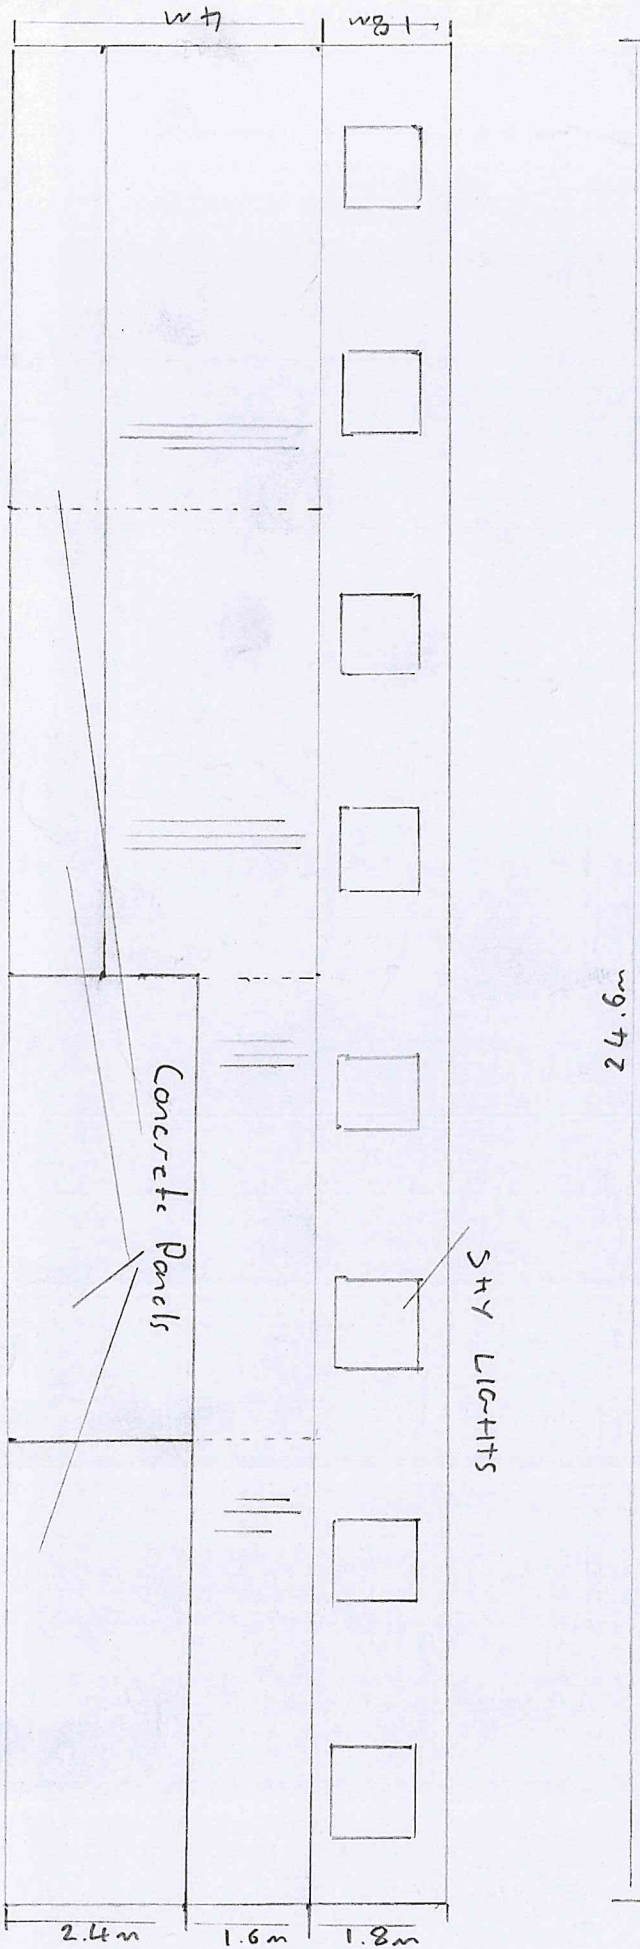

Location Plan of Proposed Grain & Machinery
Store for W A Watson & Son Plainsides Farm
Ugglebarnby YO22 5HU

DR No 5

NYMNP
 07/07/2020

1:2500

Site layout of Proposed Grain & Machine
store Plainsides Farm Ugglebarnby YO22 5TW

DR No 4

1:500

FLOOR PLAN

South

Grain Store

Machinery Store

North

NYMNPA

07/07/2020

24.6m

12.3m

12.3m

Grain & Machinery Store for W A Watson & Son
Plainsides Farm, Ugglebarnby YO22 5HU

NYMNP

07/07/2020

North Elevation

SOUTH ELEVATION

Grain & Machinery Store for W A Watson & Son

Plainsides Farm, Uggelbarnby, YO22 5HU

DR No 2

1:100

NYMNPA
07/07/2020

WEST ELEVATION

EAST ELEVATION