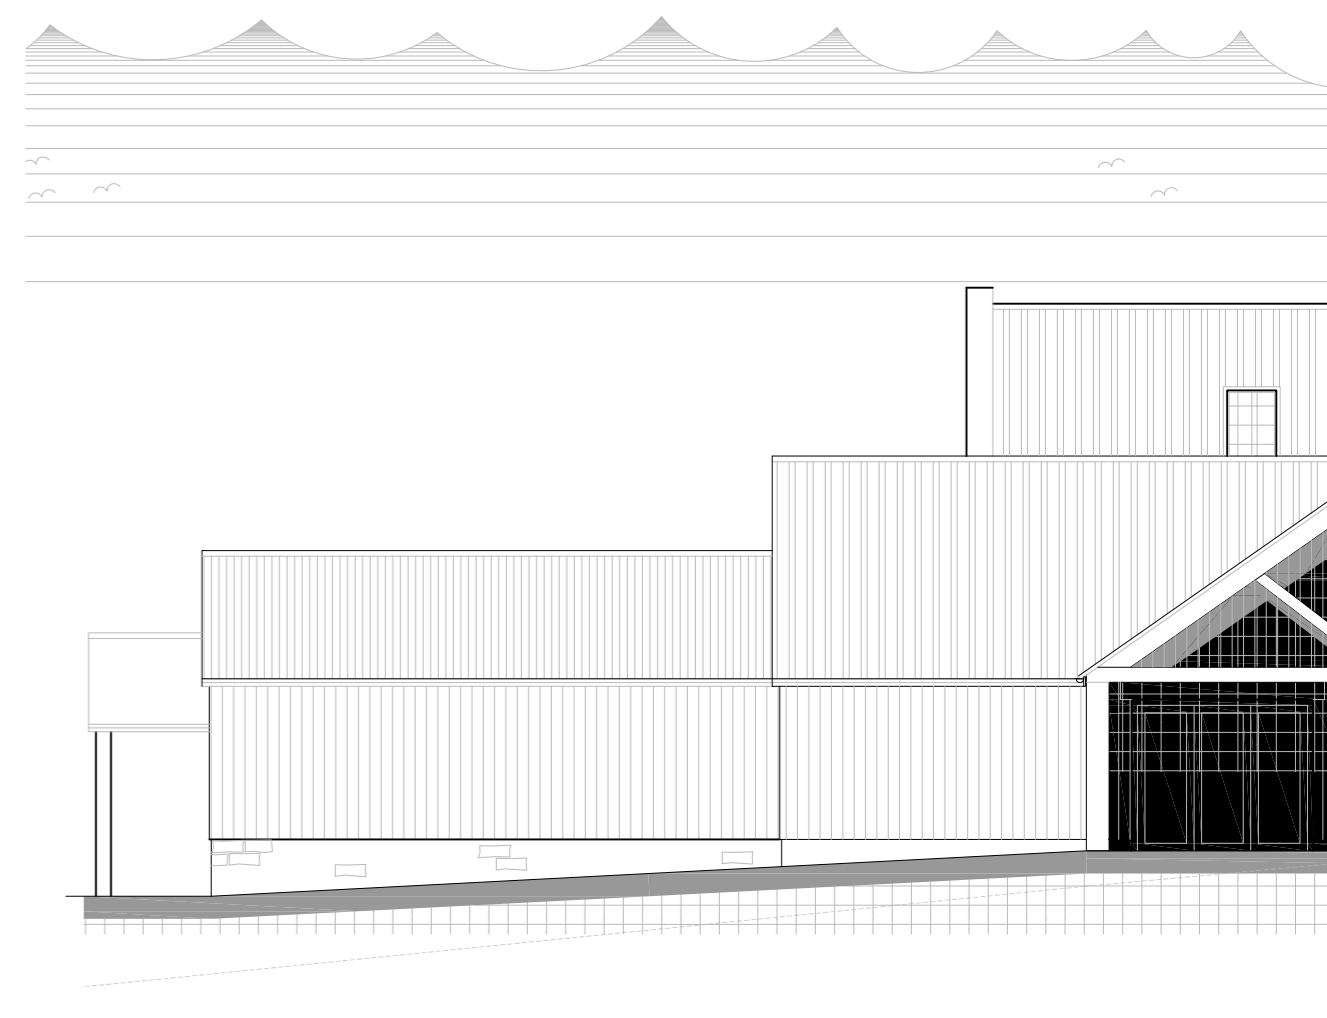

NYMNP
16/07/2020

○ First Floor Plan
Scale 1:100

○ Ground Floor Plan
Scale 1:100

○ Front Elevation - North
Scale 1:100

NYMNP
16/07/2020

○ Side Elevation - East
Scale 1:100

○ Rear Elevation - South
Scale 1:100

○ Side Elevation - East
Scale 1:100