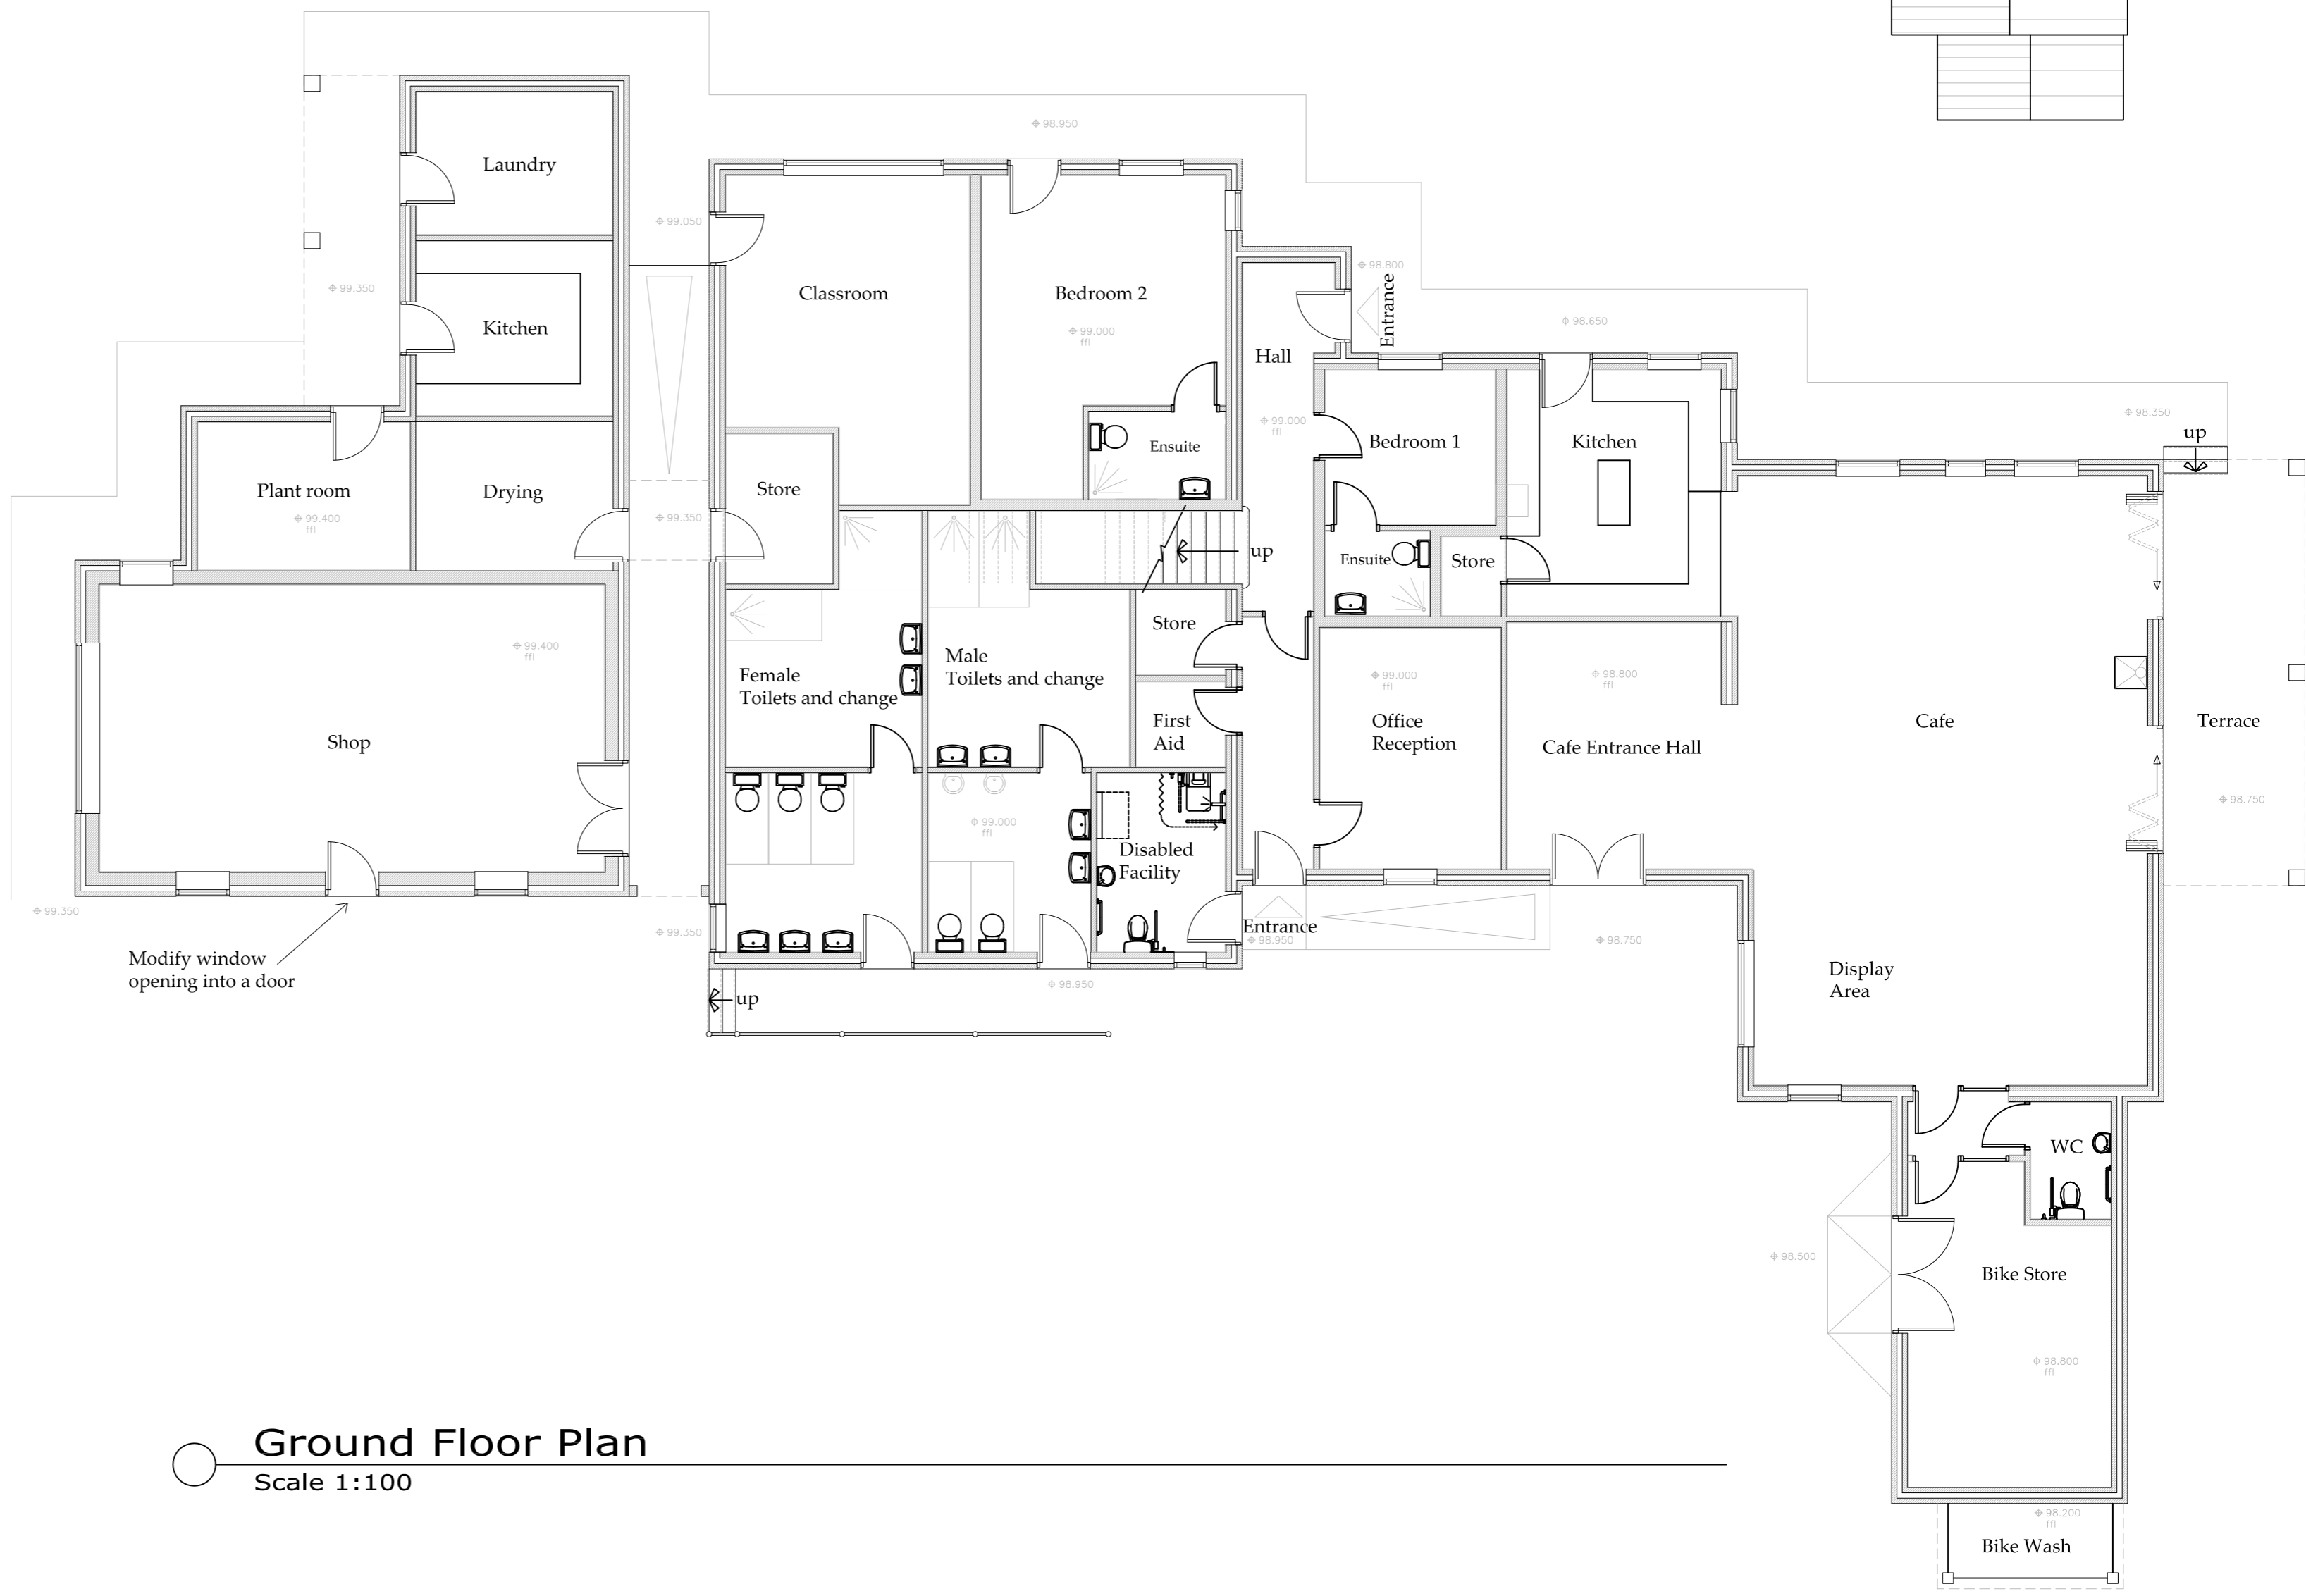

NYMNP
16/07/2020

○ First Floor Plan
Scale 1:100

○ Ground Floor Plan
Scale 1:100

○ Front Elevation - North
Scale 1:100

NYMNP
16/07/2020

○ Side Elevation - East
Scale 1:100

○ Rear Elevation - South
Scale 1:100

○ Side Elevation - East
Scale 1:100