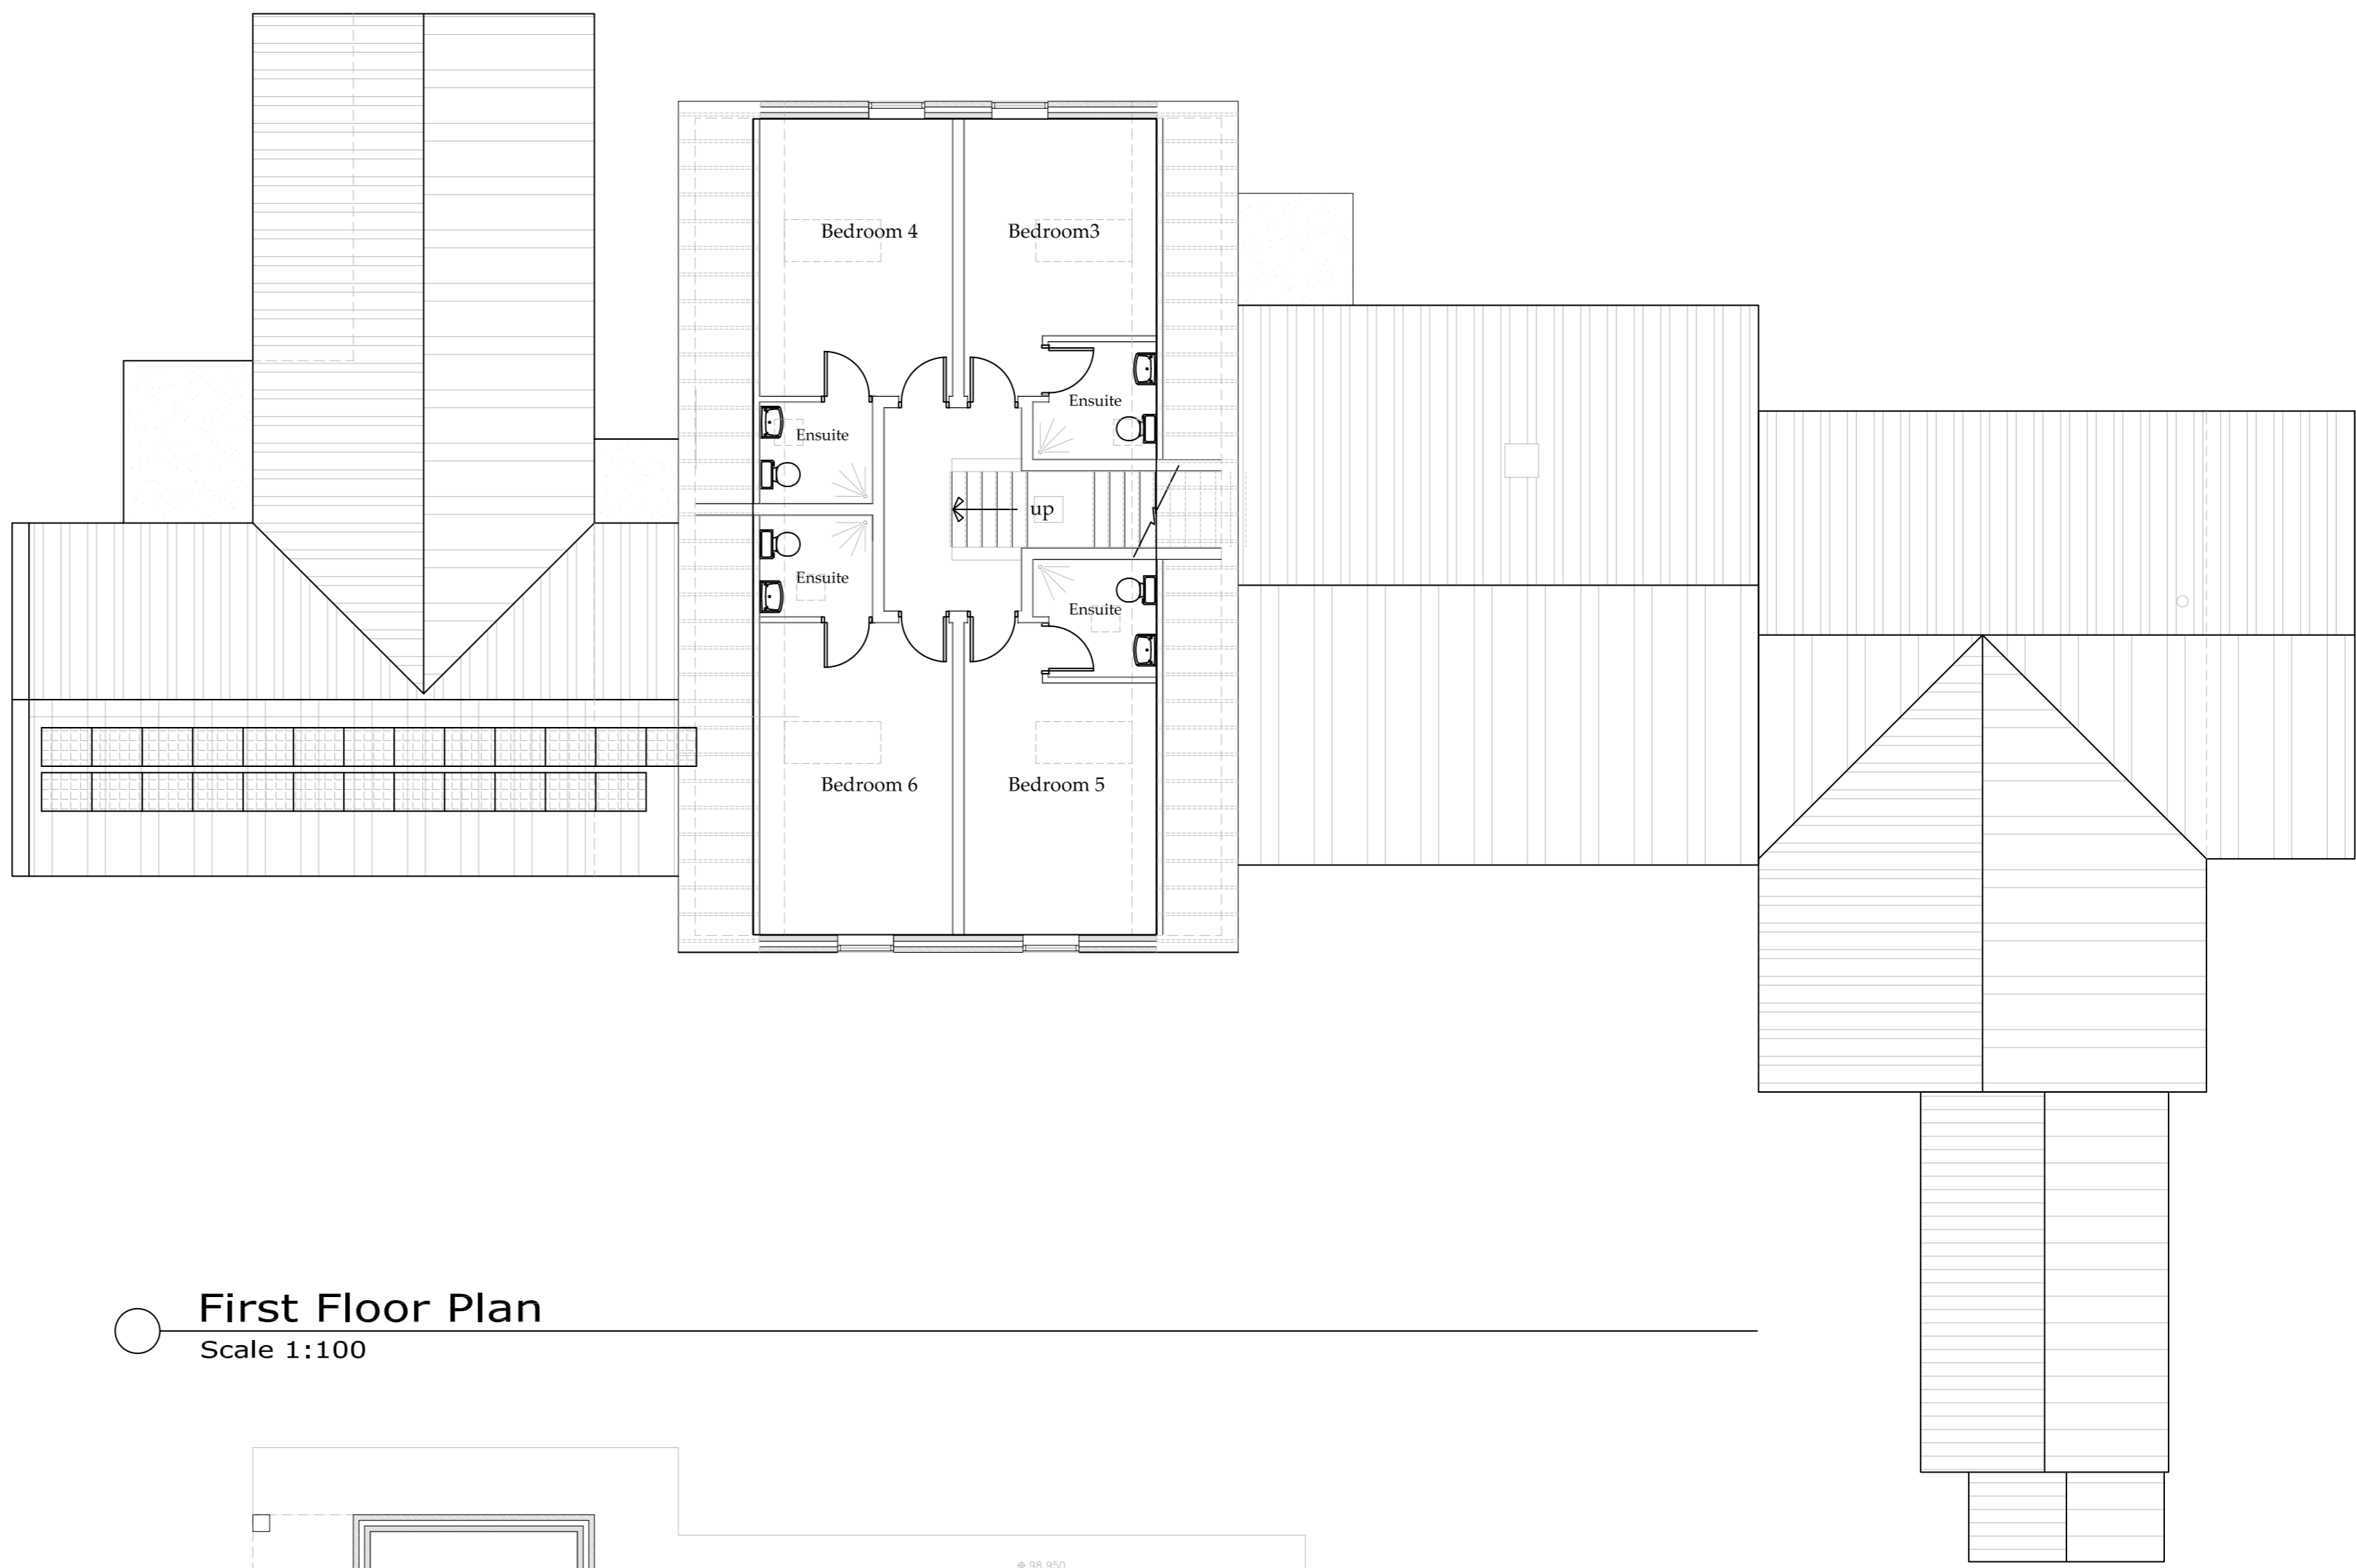

NYMNP
16/07/2020

○ First Floor Plan
Scale 1:100

○ Ground Floor Plan
Scale 1:100

○ Front Elevation - North
Scale 1:100

NYMNP
16/07/2020

○ Side Elevation - East
Scale 1:100

○ Rear Elevation - South
Scale 1:100

○ Side Elevation - East
Scale 1:100