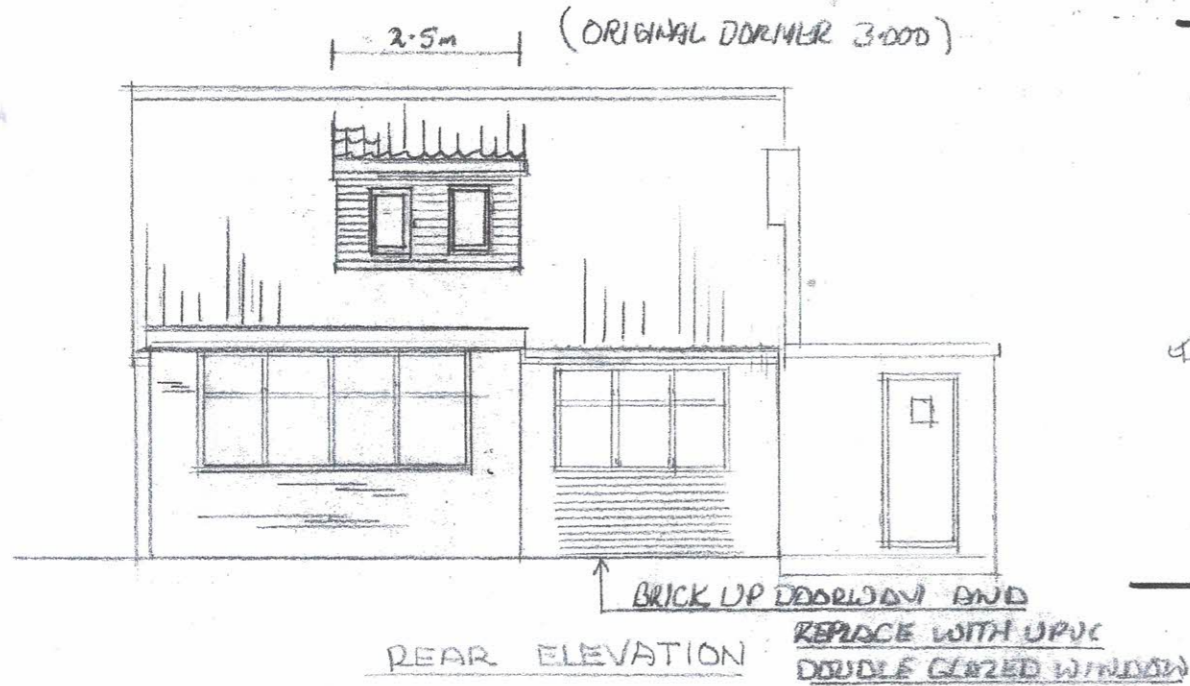

PROPOSED

REVISED DORMER
DETAIL SEPTEMBER 2020

NYM/2020/0479/FL

NYMNPA
11/09/2020

AMENDED

20/ERN/25
PROPOSED REAR DORMER WINDOW AND EXTENSION AT 7 HALL FARM ROAD LOW HALOSKER WHITBY FOR MR & MRS RICHARD HARRISON SCALE 1:100