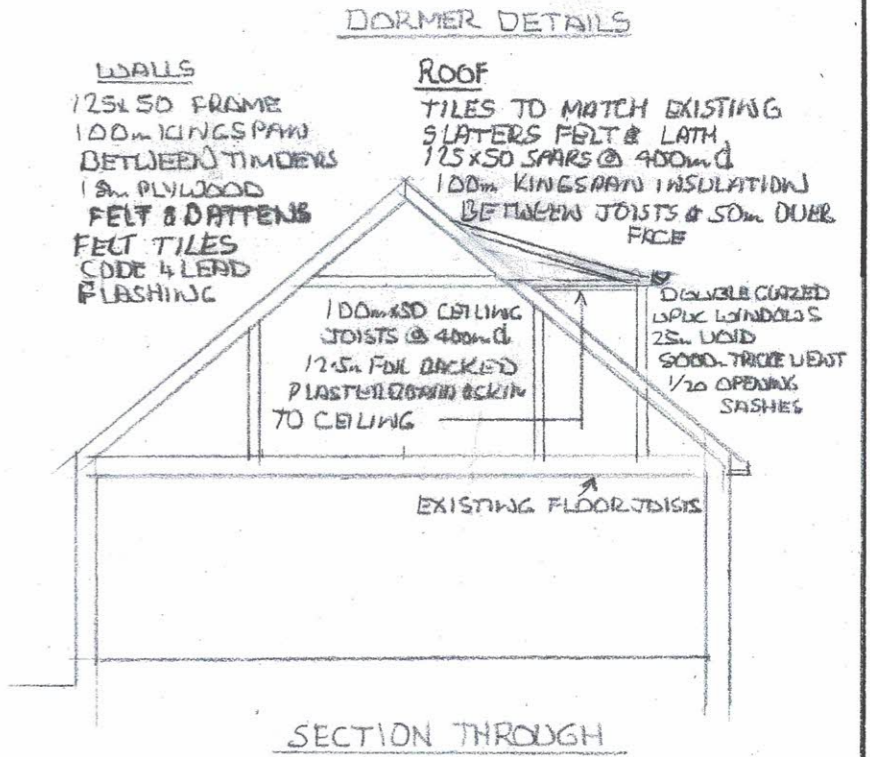

PROPOSED

REVISED DORMER
DETAIL SEPTEMBER 2020

NYM/2020/0479/FL

NYMNPA
11/09/2020

AMENDED

20/ERN/25
PROPOSED REAR DORMER WINDOW AND EXTENSION AT 7 HALL FARM ROAD LOW HALOSKER WHITBY FOR MR & MRS RICHARD HARRISON SCALE 1:100