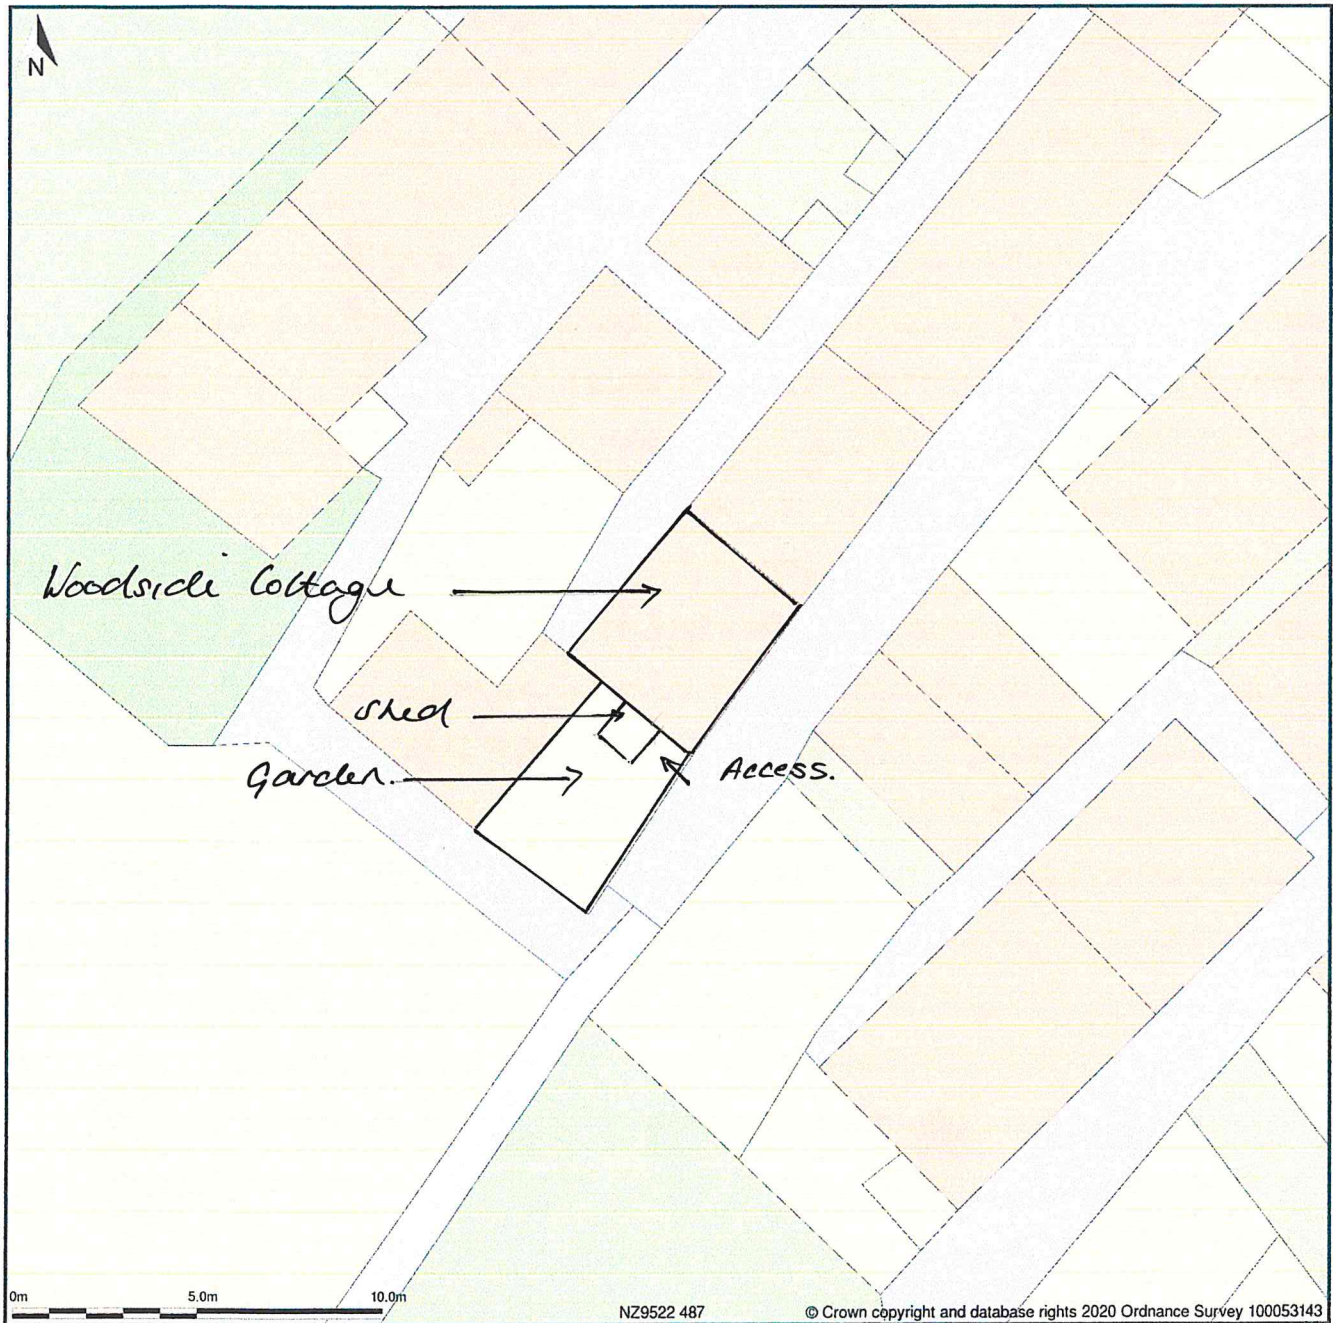

Woodside Cottage, Littlewood Terrace, Robin Hoods Bay, Whitby, North Yorkshire, YO22 4SU

Block Plan shows area bounded by: 495211.99, 504853.03 495247.99, 504889.03 (at a scale of 1:200), OSGridRef: NZ9522 487. The representation of a road, track or path is no evidence of a right of way. The representation of features as lines is no evidence of a property boundary.

Produced on 24th Jun 2020 from the Ordnance Survey National Geographic Database and incorporating surveyed revision available at this date. Reproduction in whole or part is prohibited without the prior permission of Ordnance Survey. © Crown copyright 2020. Supplied by www.buyaplan.co.uk a licensed Ordnance Survey partner (100053143). Unique plan reference: #00526961-2E4A6B

NYMNPA
 30/06/2020

Woodside replacement timber shed.

Mrs Mrs Spence
 Woodside, Littlewood
 Terrace, Robin Hood
 Bay.
 Scale: 1:20.