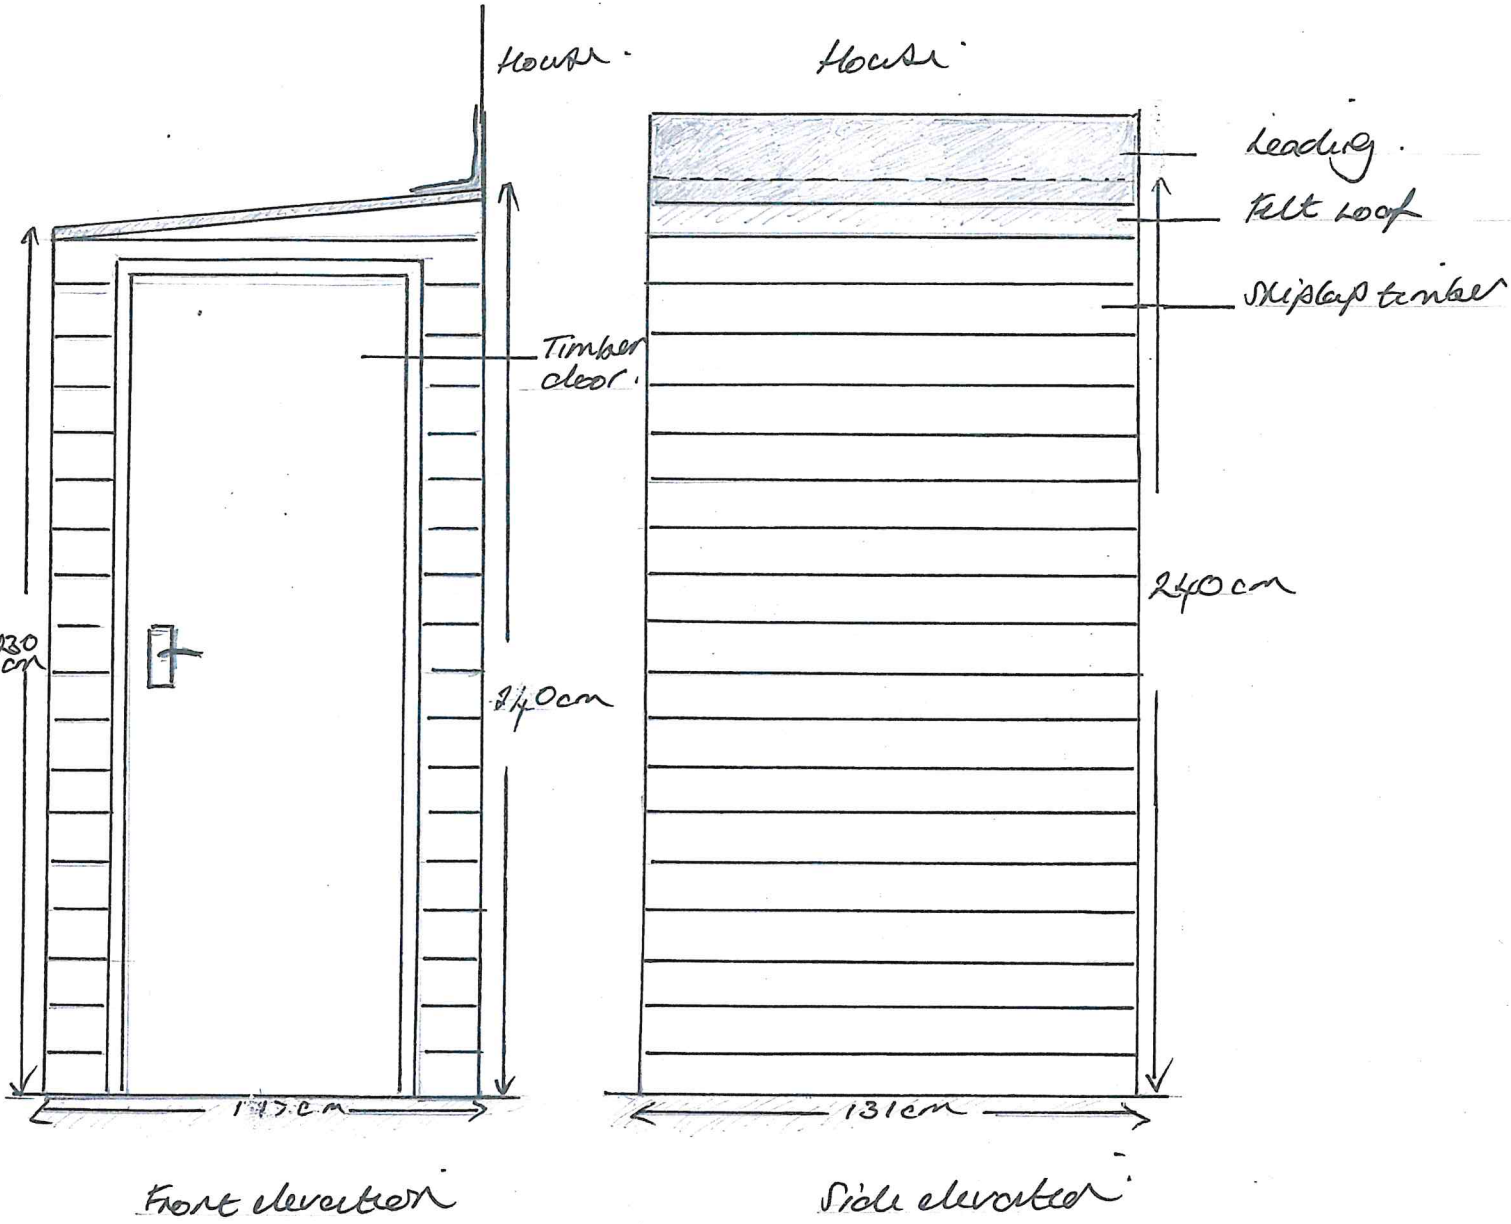

NYMNPA
30/06/2020

Woodside replacement timber shed.

Mrs Mrs Spence
Woodside, Littlewood
Terrace, Robin Hood
Bay.
Scale: 1:20.