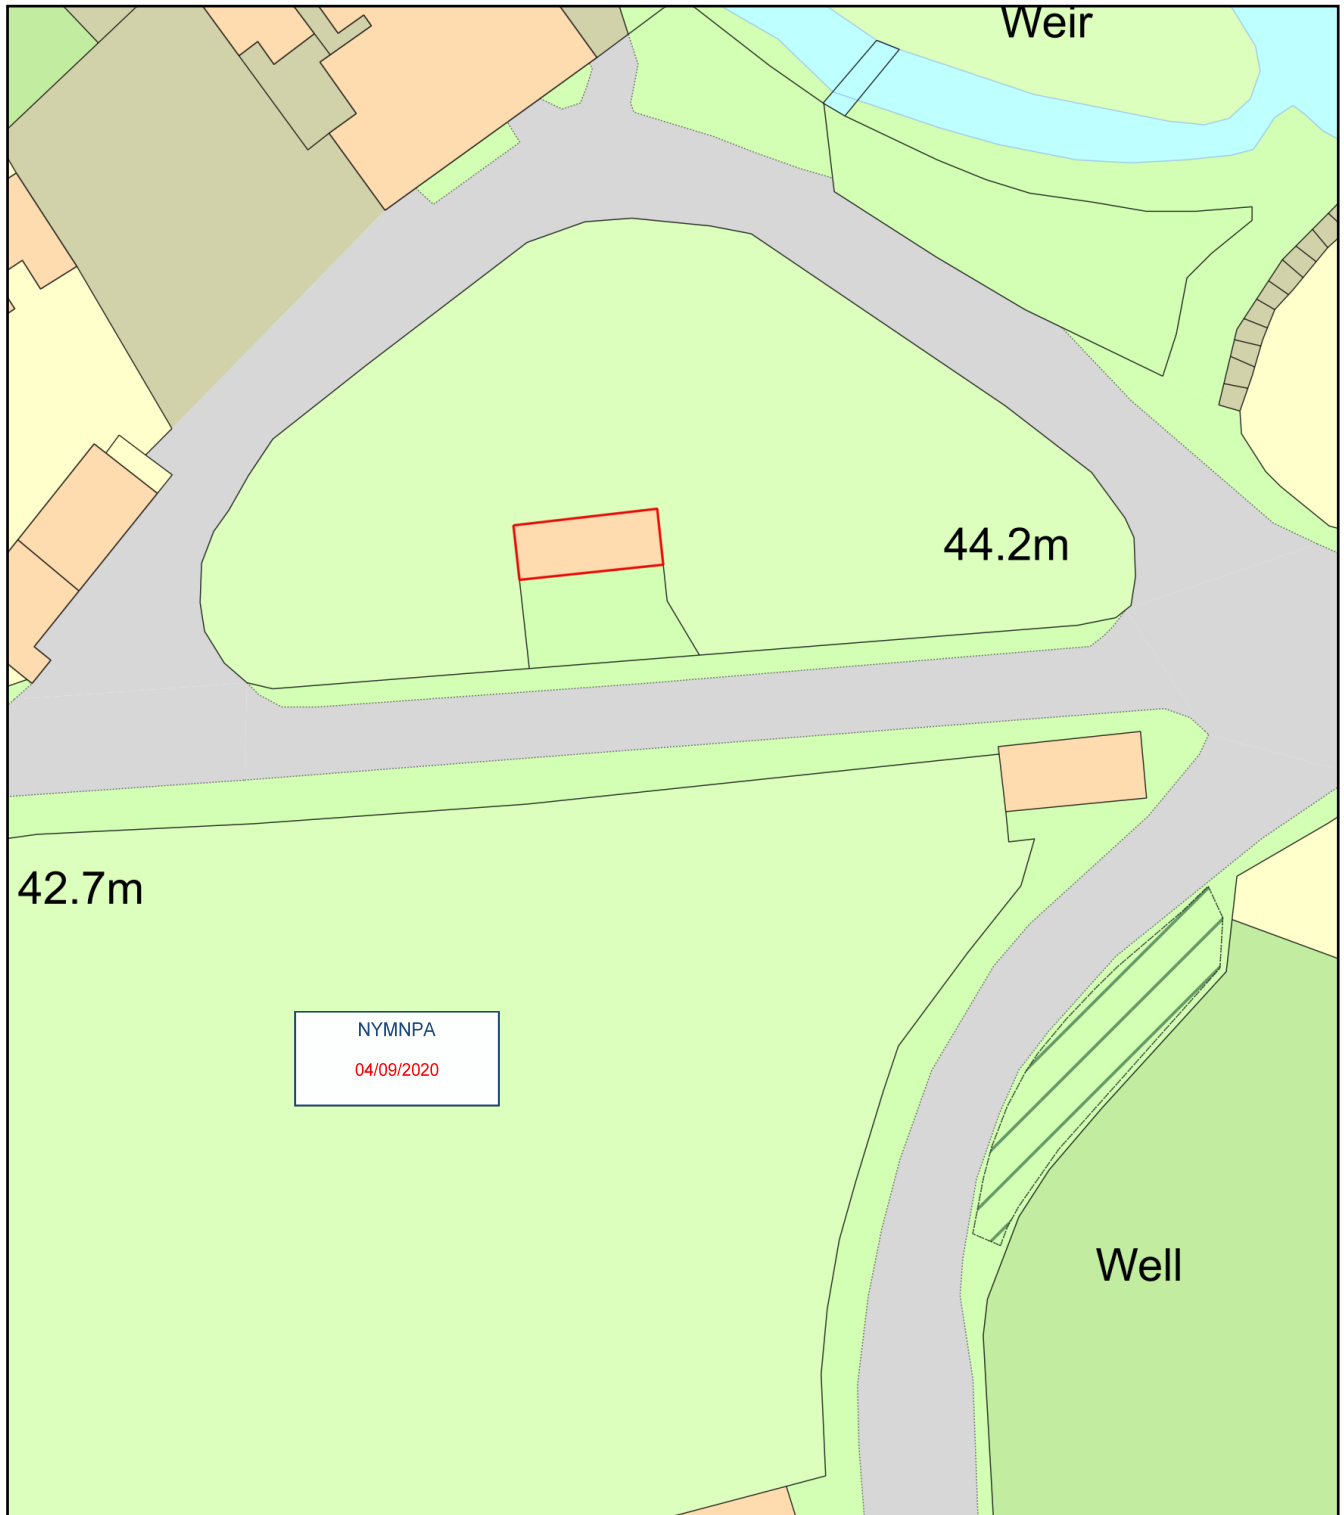

NYMNPA
04/09/2020

Change of use to Farm Shop, adj Horseshoe Hotel, Egton Bridge

Plan Produced for: Egton Hotels Ltd
Date Produced: 03 Sep 2020
Plan Reference Number: TQRQM20247113721905
Scale: 1:1250 @ A4

Site Plan 1:500 Change of Use to Farm Shop, Egton Bridge

Plan Produced for: Egton Hotels Ltd

Date Produced: 03 Sep 2020

Plan Reference Number: TQRQM20247114430997

Scale: 1:500 @ A4