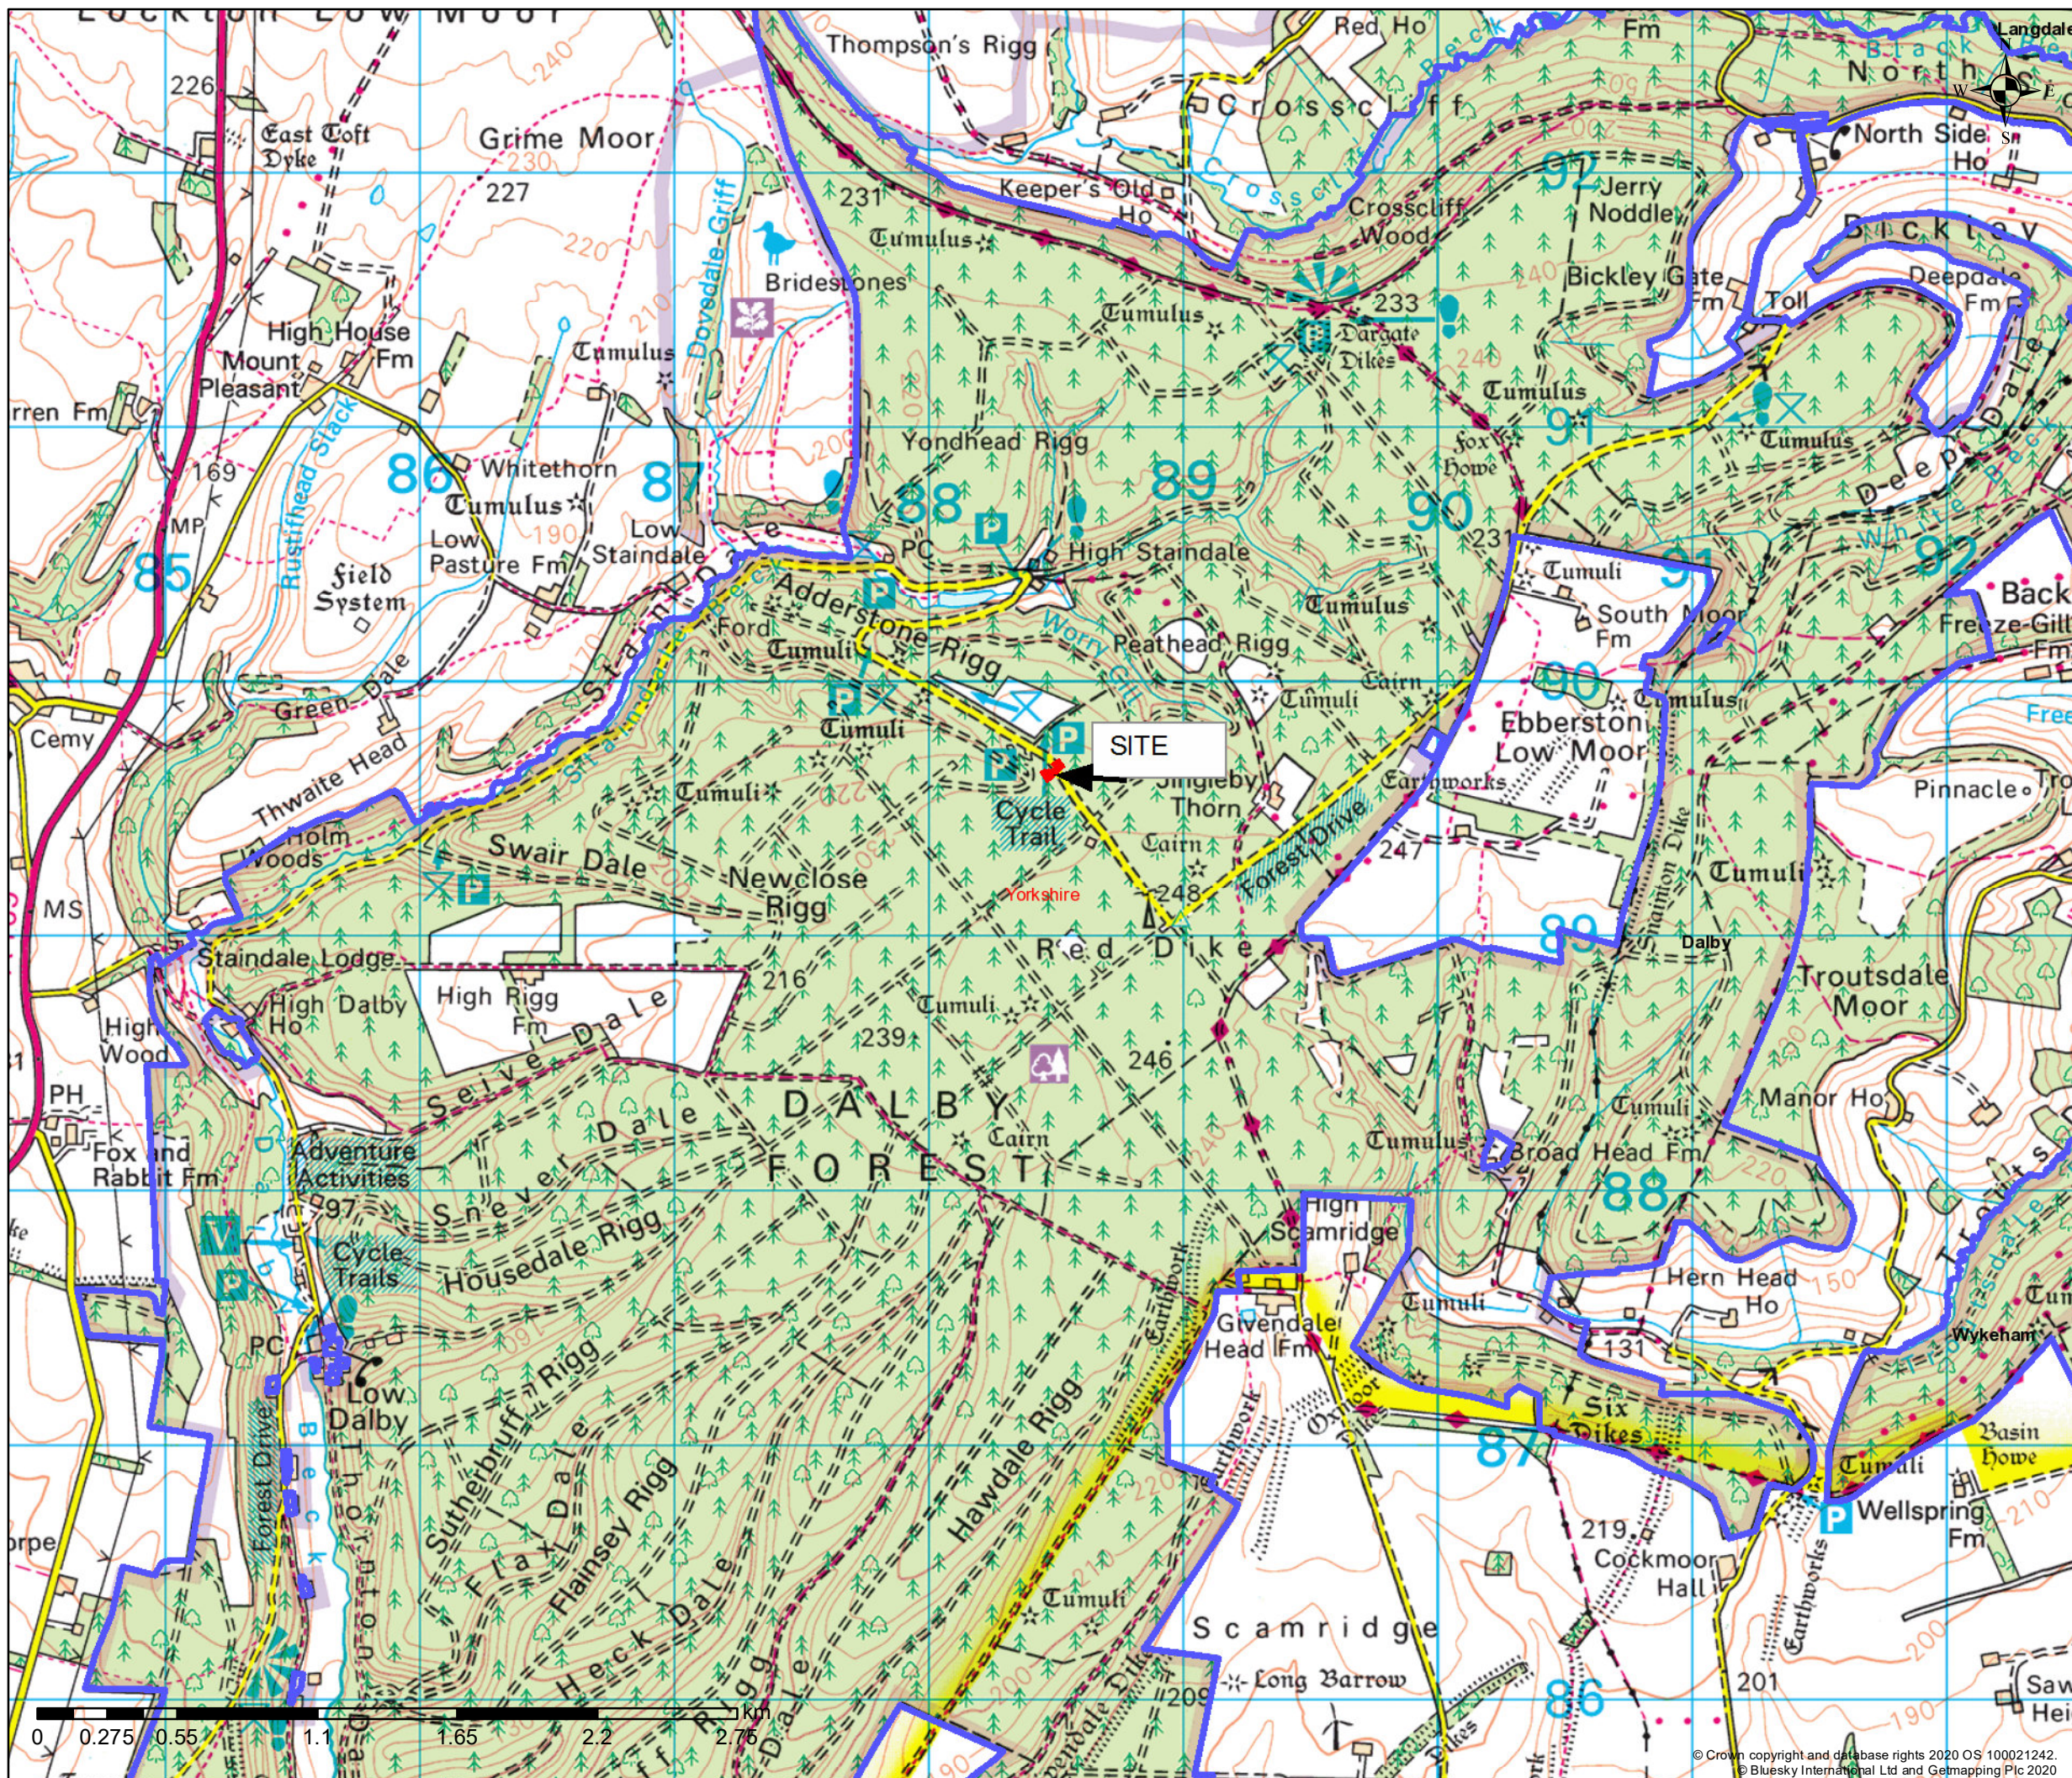

- Blocks
- **Districts**
- Districts

NYMNPA

06/10/2020

Forestry England forests and woodlands have been certified in accordance with the UK Woodland Assurance Standard (UKWAS)