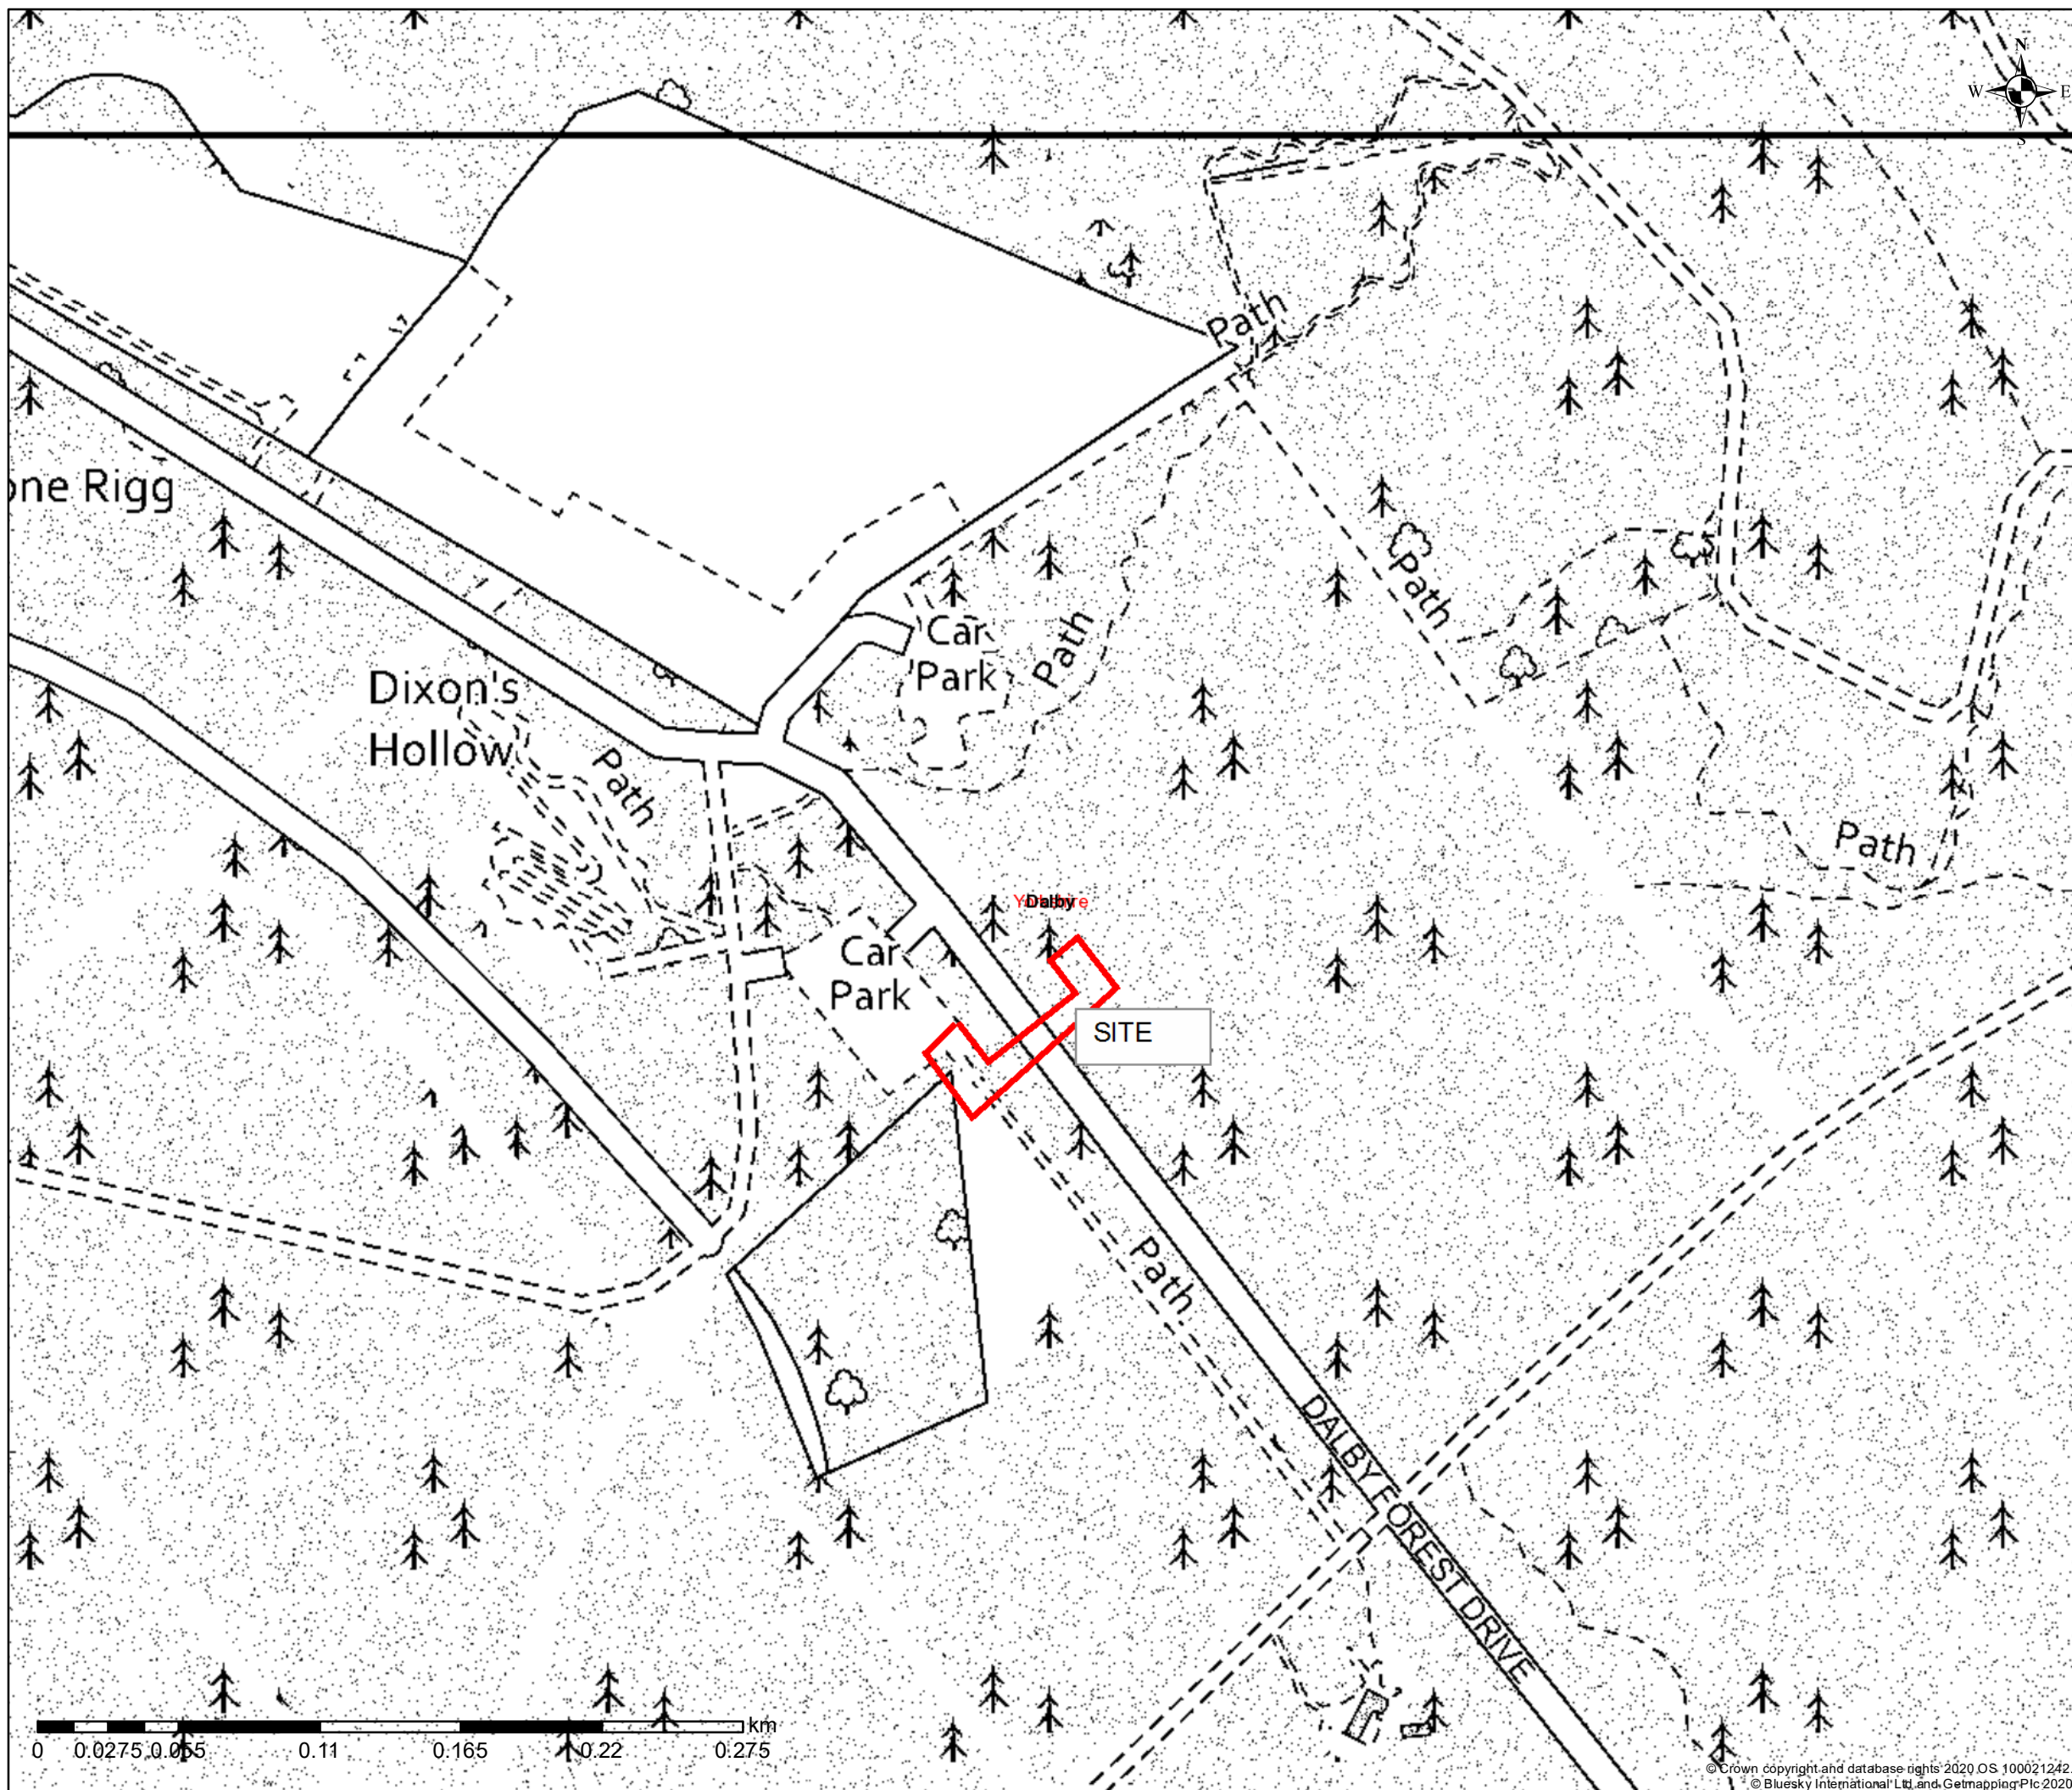

06/10/2020

Site Plan

Client YORKSHIRE FOREST DISTRICT		
 Forestry England		
Job Title Layla Khoo Custodians		
Drawing Title Layout and Cross Section		
Drawn MOV	Chkd MOV	Date 05/10/20
Job No.		Scales
Drawing No.		Rev.