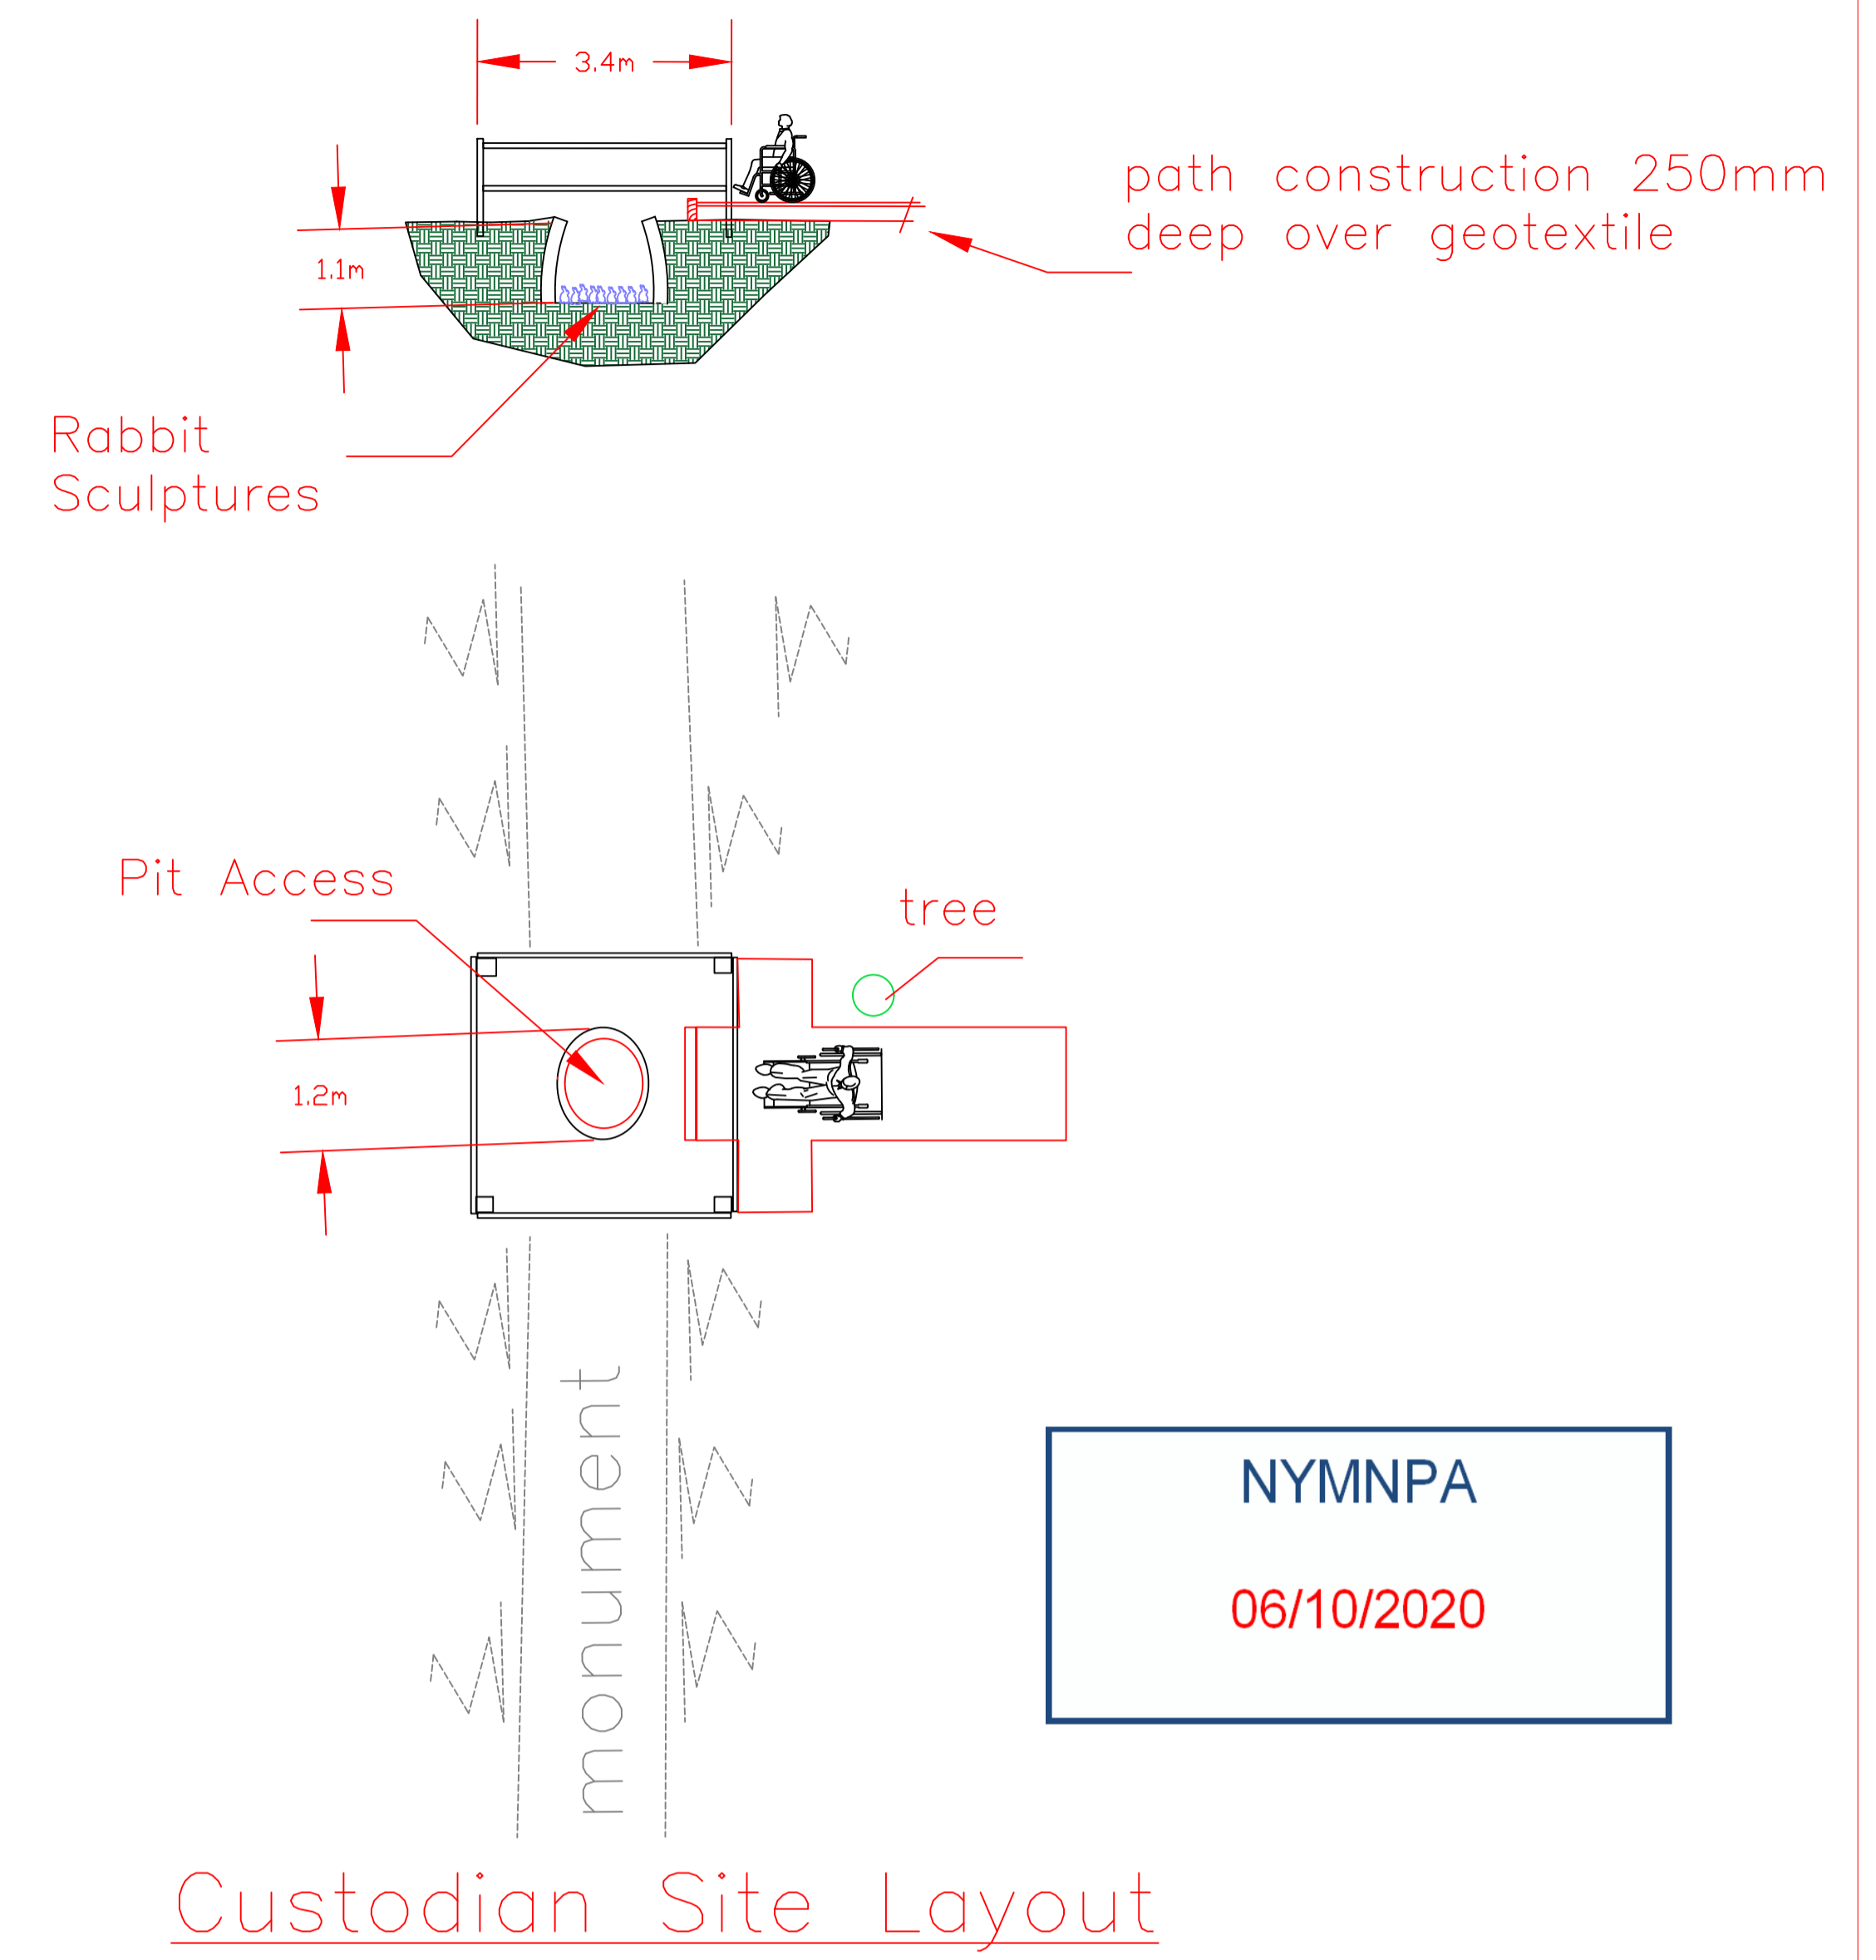

06/10/2020

Site Plan

Client YORKSHIRE FOREST DISTRICT		
 Forestry England		
Job Title Layla Khoo Custodians		
Drawing Title Layout and Cross Section		
Drawn MOV	Chkd MOV	Date 05/10/20
Job No.		Scales
Drawing No.		Rev.