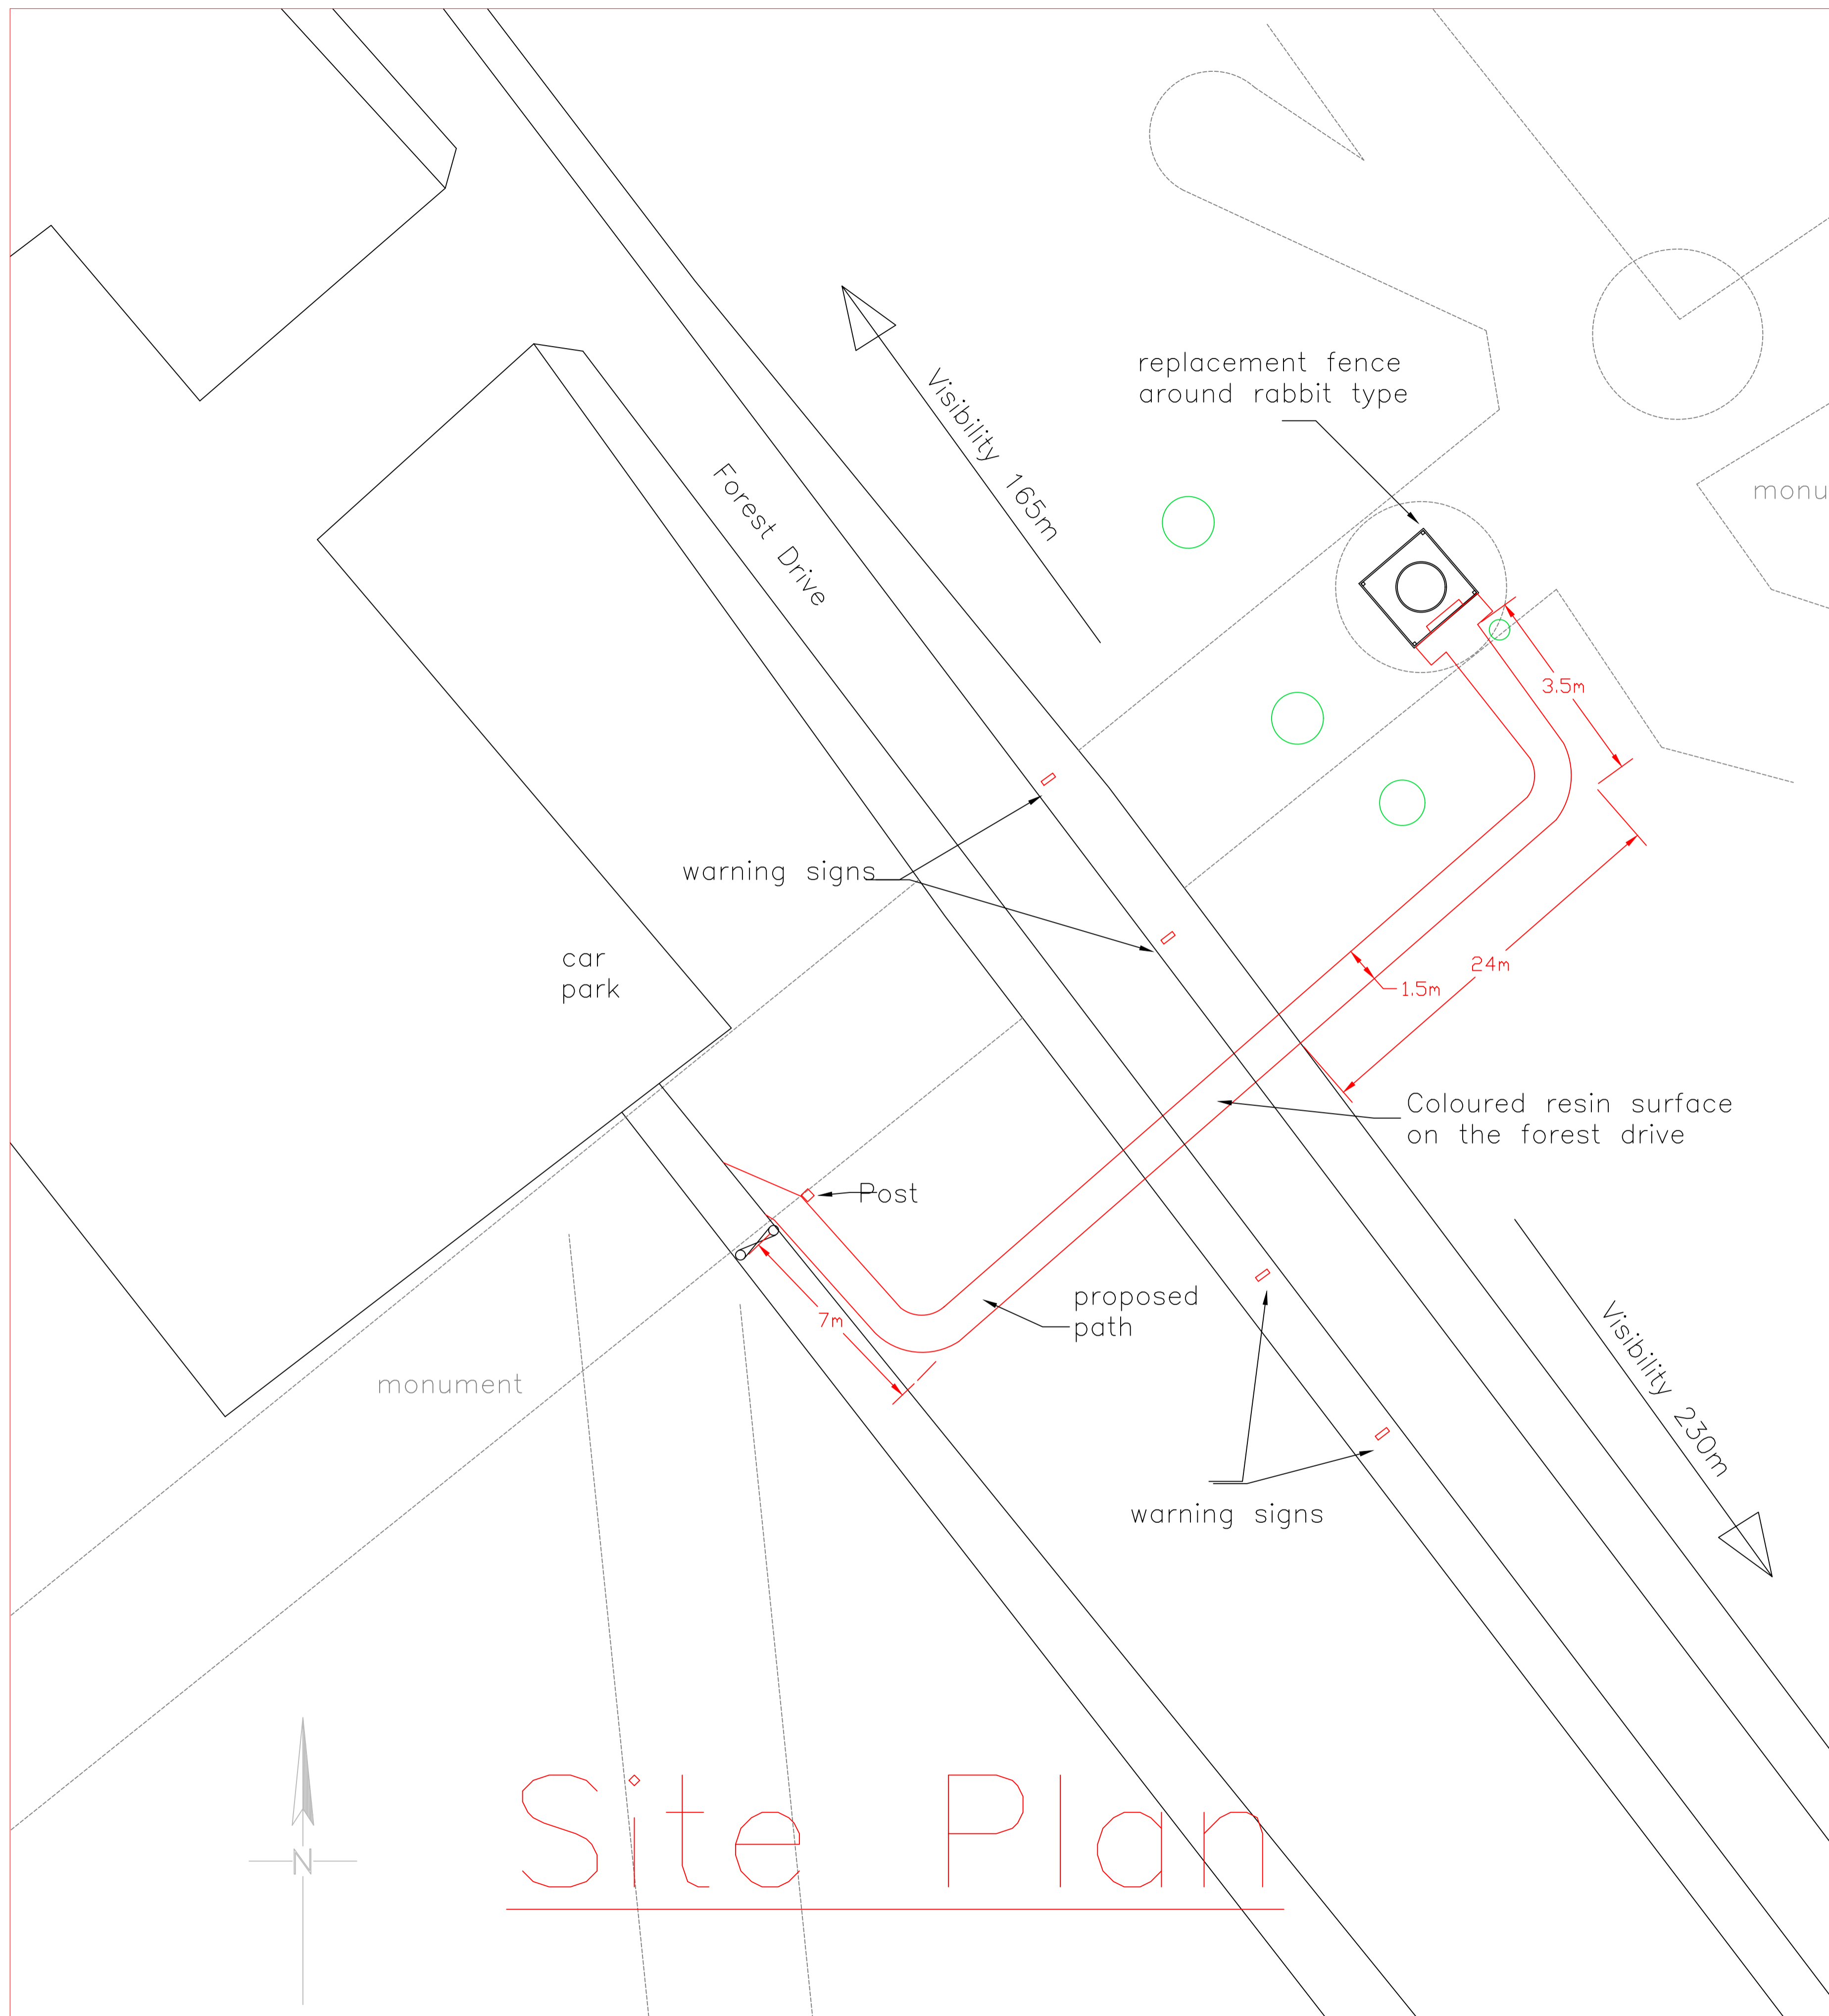

06/10/2020

Site Plan

Client YORKSHIRE FOREST DISTRICT		
 Forestry England		
Job Title Layla Khoo Custodians		
Drawing Title Layout and Cross Section		
Drawn MOV	Chkd MOV	Date 05/10/20
Job No.		Scales
Drawing No.		Rev.