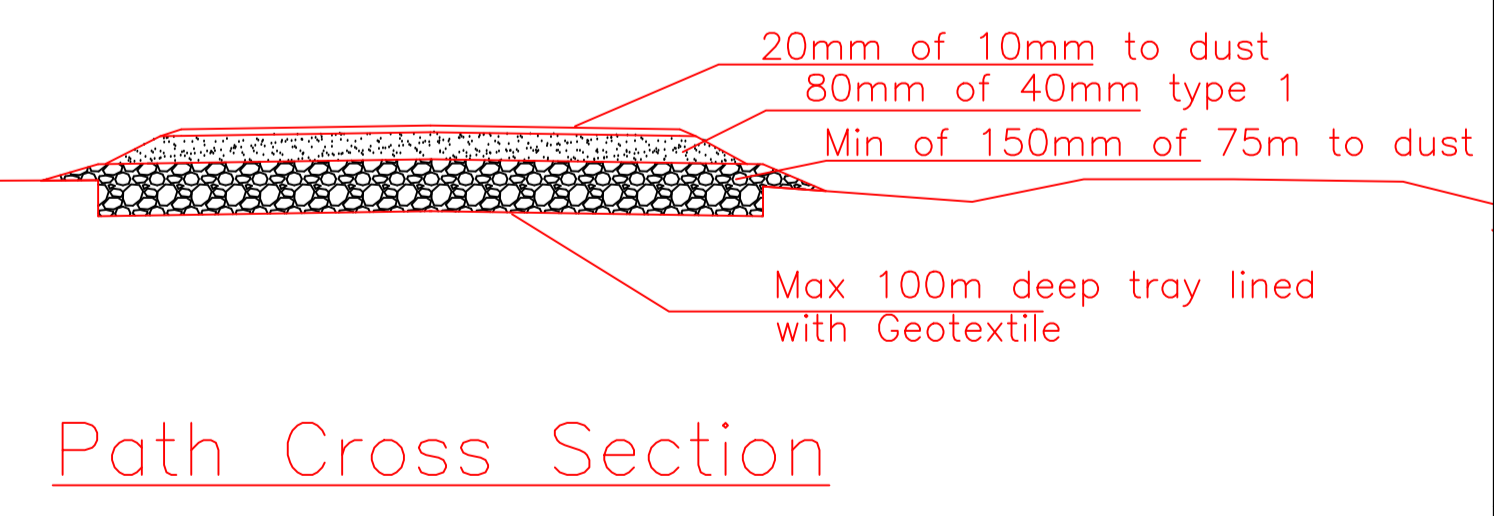

06/10/2020

Site Plan

Client YORKSHIRE FOREST DISTRICT		
 Forestry England		
Job Title Layla Khoo Custodians		
Drawing Title Layout and Cross Section		
Drawn MOV	Chkd MOV	Date 05/10/20
Job No.		Scales
Drawing No.		Rev.