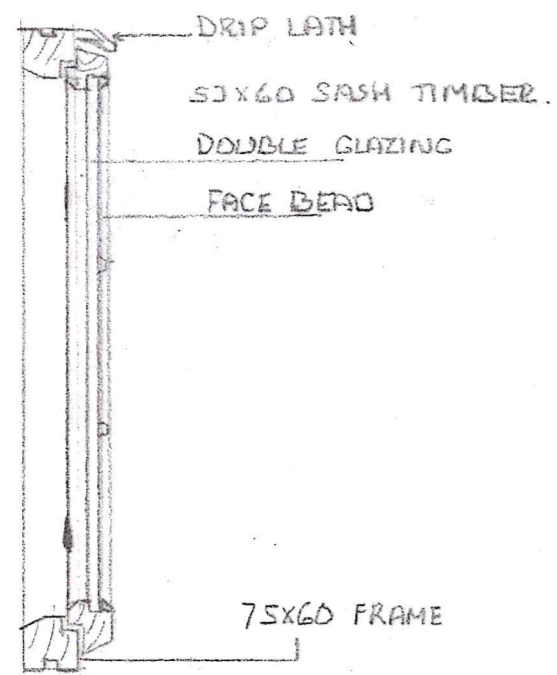

NYMNP

21/10/2020

25
12
FACE PILED BEADS
ENLARGED DEAD
NOT TO SCALE
(25mm)

D RIP LATH
53x60 SASH TIMBER.
DOUBLE GLAZING
FACE BEAD

ALL TIMBER CONSTRUCTION

75x60 FRAME

LARGE WINDOWS SAME SECTION BUT CENTRE MEMBERS

SCALE 1:10

100x50 HEAD & STILES

SAFETY GLAZING

EX 200x50mm BOTTOM RAIL

110
160

GLAZED DOOR

DOG TREE BANK FARM
GROSMONT
NYM/2020/0343/FL
WINDOW AND DOOR DETAILS

110x50 TOP RAIL & STILE

18mm T&G BOARDS

32x190 MIDDLE RAIL AND BOTTOM RAIL

FACE

18mm

110

160

BOARDED DOOR

LARGE WINDOWS

DRIP LATH

53x65 SASH TIMBERS

DOUBLE GLAZING

FACE DEAD AS PER MAIN DRAWING

LARGE WINDOW TOP HUNG

75x60 MIDDLE RAIL

75x60 FRAME

NYMNP