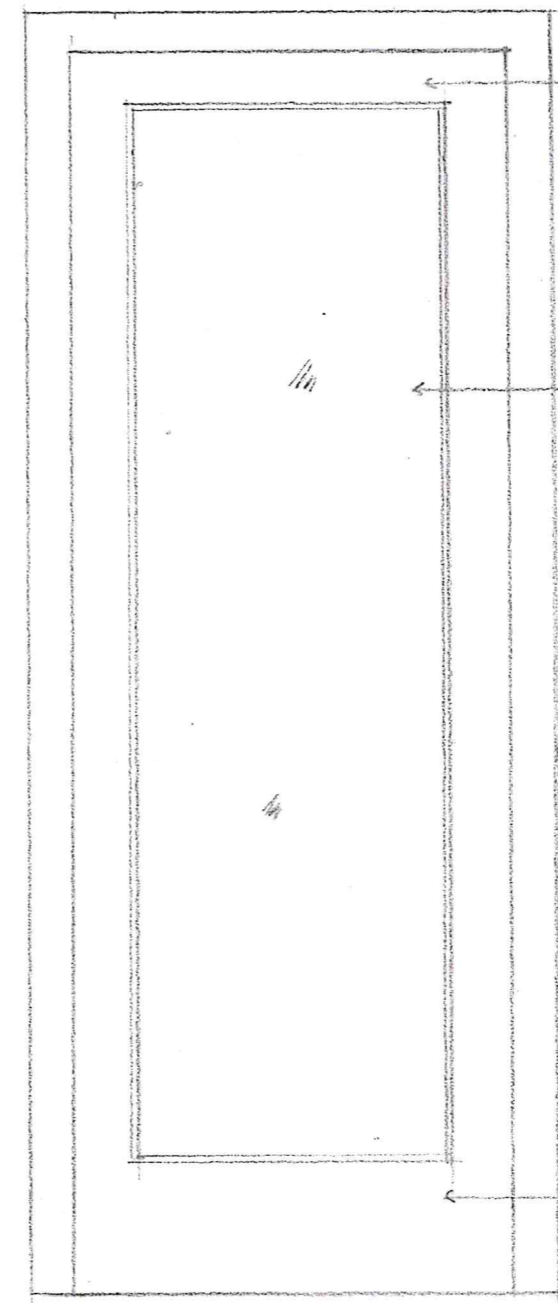

NYMNP

21/10/2020

25
12
FACE PILED BEADS
ENLARGED DEAD
NOT TO SCALE
(25mm)

D RIP LATH
53x60 SASH TIMBER.
DOUBLE GLAZING
FACE BEAD

ALL TIMBER CONSTRUCTION

75x60 FRAME

LARGE WINDOWS SAME SECTION BUT CENTRE MEMBERS

SCALE 1:10

100x50 HEAD & STILES

SAFETY GLAZING

EX 200x50mm BOTTOM RAIL

110
160

GLAZED DOOR

DOG TREE BANK FARM
GROSMONT
NYM/2020/0343/FL
WINDOW AND DOOR DETAILS

110x50 TOP RAIL & STILE

18mm T&G BOARDS

32x190 MIDDLE RAIL AND BOTTOM RAIL

FACE

18mm

110

160

BOARDED DOOR

LARGE WINDOWS

DRIP LATH

53x65 SASH TIMBERS

DOUBLE GLAZING

FACE DEAD AS PER MAIN DRAWING

LARGE WINDOW TOP HUNG

75x60 MIDDLE RAIL

75x60 FRAME

NYMNP