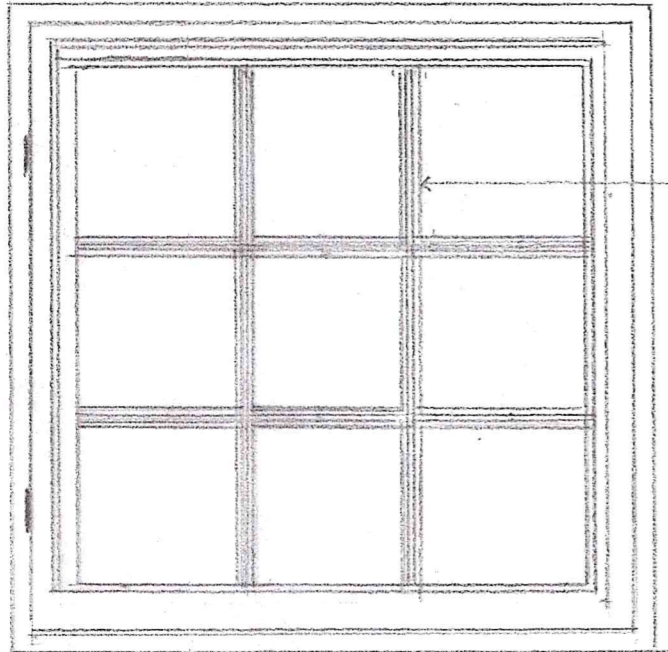

NYMNP

21/10/2020

25
12
FACE PILED BEADS
ENLARGED DEAD
NOT TO SCALE
(25mm)

D RIP LATH
53x60 SASH TIMBER.
DOUBLE GLAZING
FACE BEAD

ALL TIMBER CONSTRUCTION

75x60 FRAME

LARGE WINDOWS SAME SECTION BUT CENTRE MEMBERS

SCALE 1:10

100x50 HEAD & STILES

SAFETY GLAZING

EX 200x50mm BOTTOM RAIL

110
160

GLAZED DOOR

DOG TREE BANK FARM
GROSMONT
NYM/2020/0343/FL
WINDOW AND DOOR DETAILS

110x50 TOP RAIL & STILE