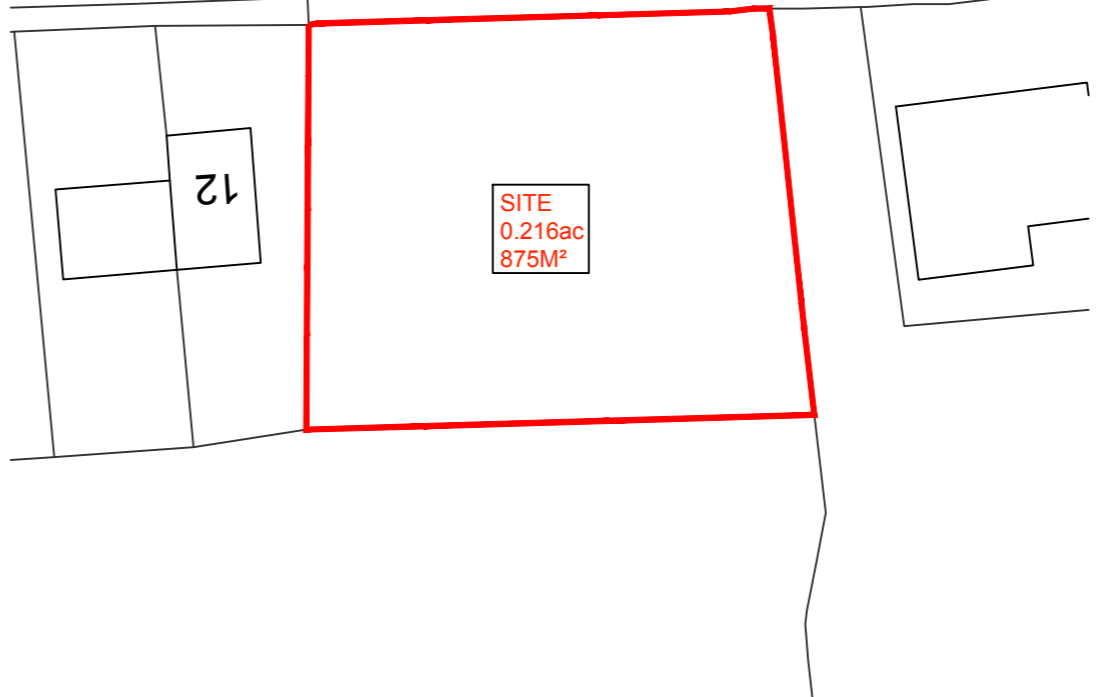

Rev	Date	Description	Drawn	Check	Approve

REDLINE PLAN (Scale 1:500)

NYMNPA
12/11/2020