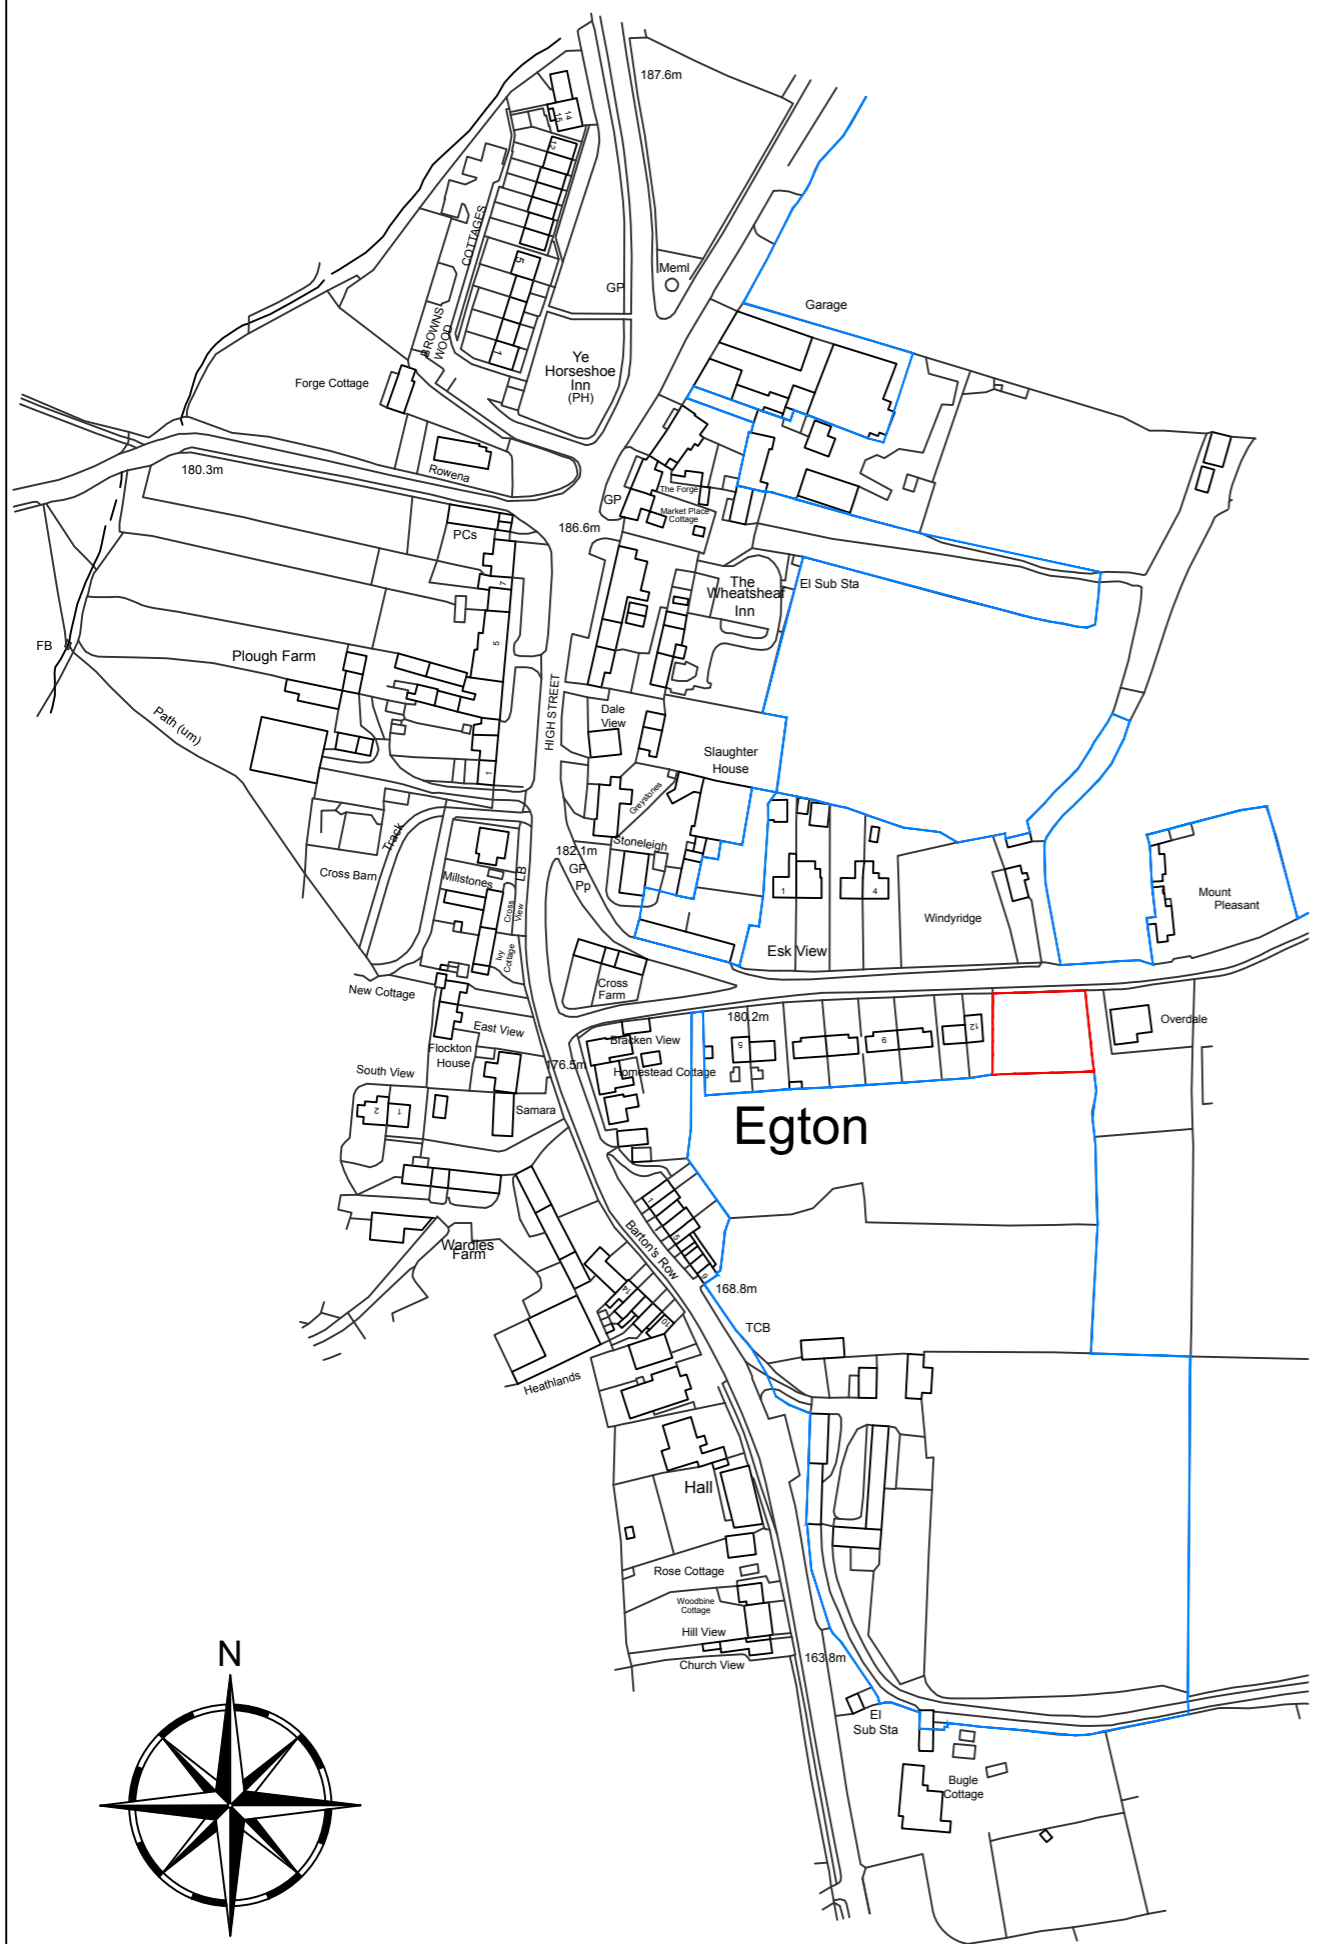

Rev	Date	Description	Drawn	Check	Approve

NYMNPA
12/11/2020

LOCATION PLAN (Scale 1:1250)