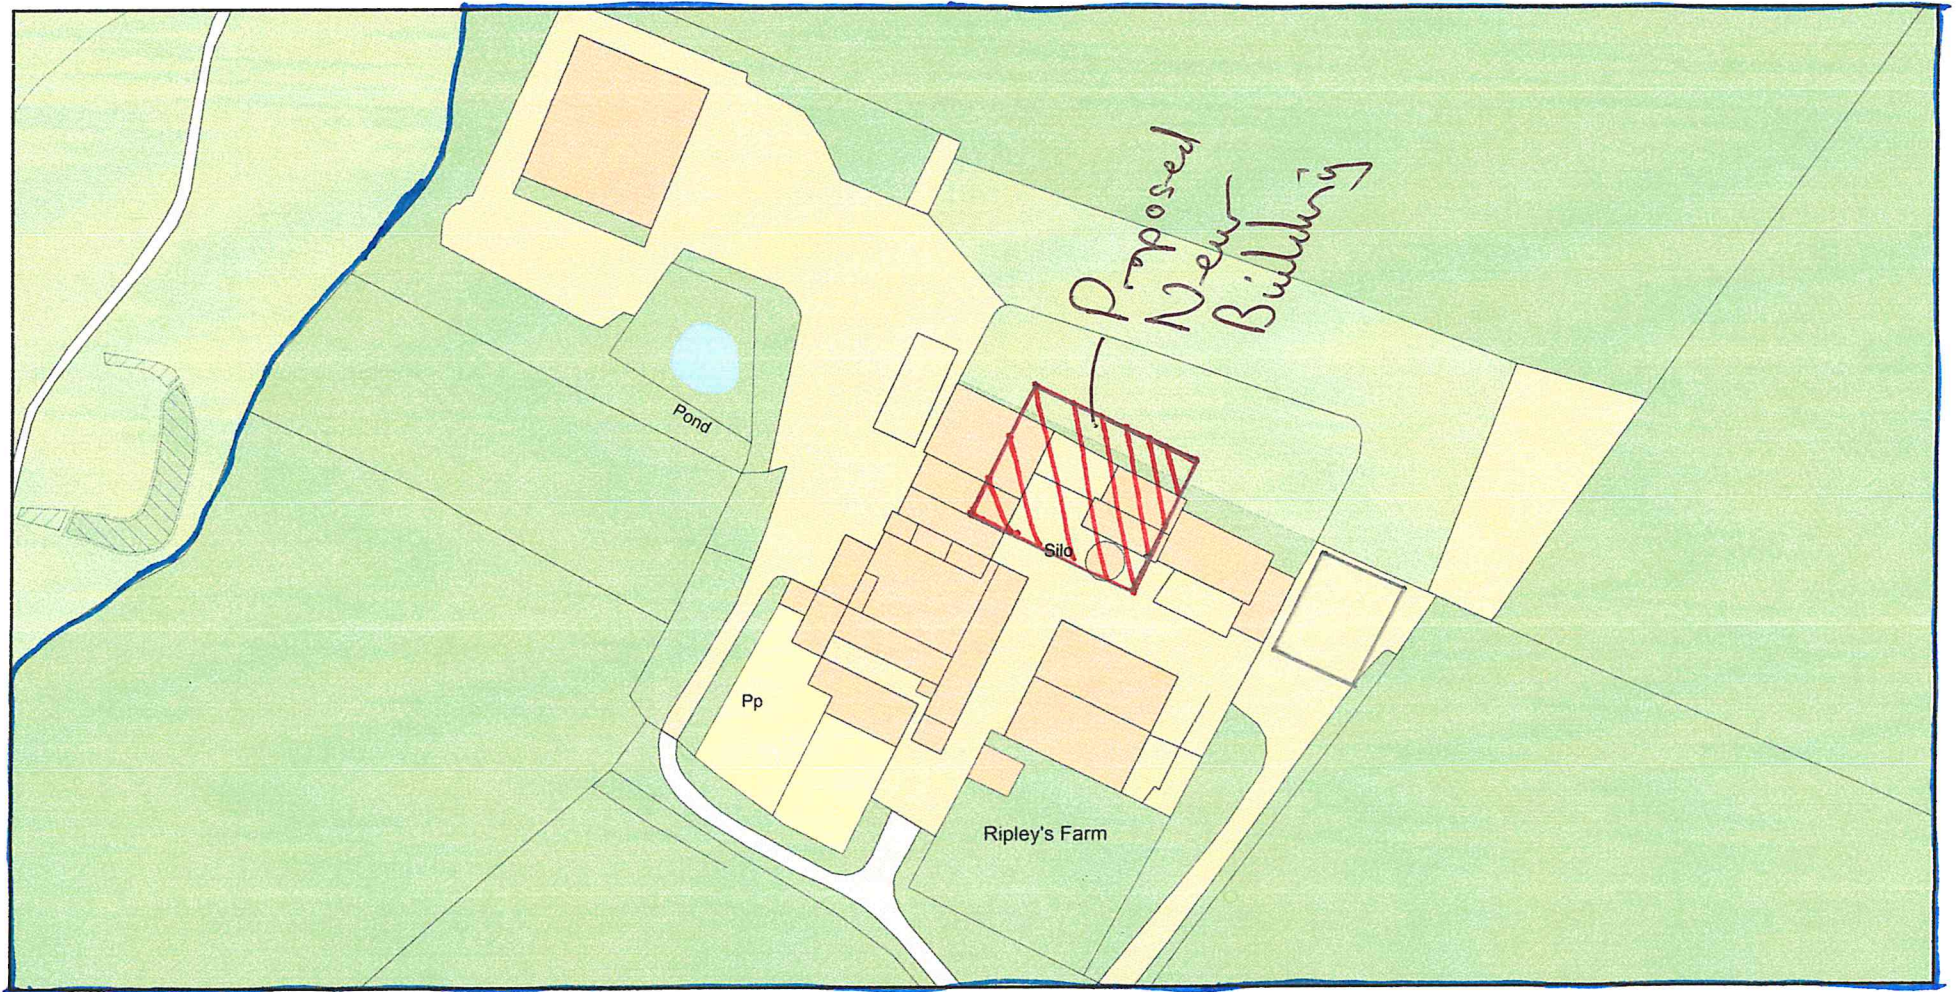

# Ripley's Farm

NYMNP

04/12/2020

0 50  
Metres

Plan Produced for: Norman & Gray Ltd

Date Produced: 14 Aug 2019

Plan Number/Project ID: TQRQM19226091739393

Scale: 1:1250 @ A4