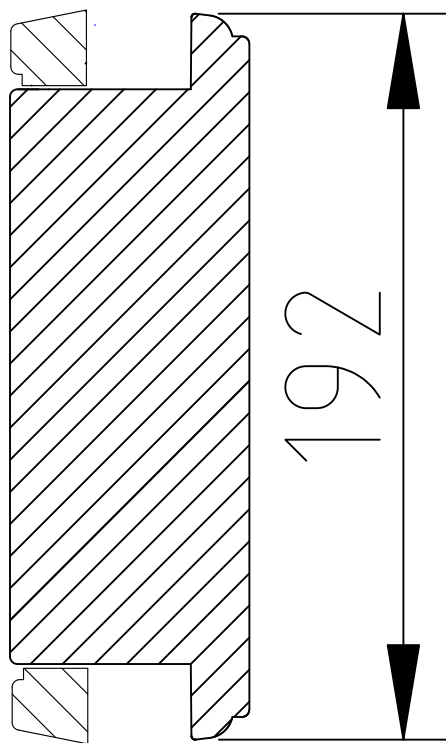

Mid Rail Door
Scale 1:20

NYMNPA

16/12/2020

Middle Rail

Stormproof

NYMNP

16/12/2020

Stormproof Casement
Window Scale 1:20