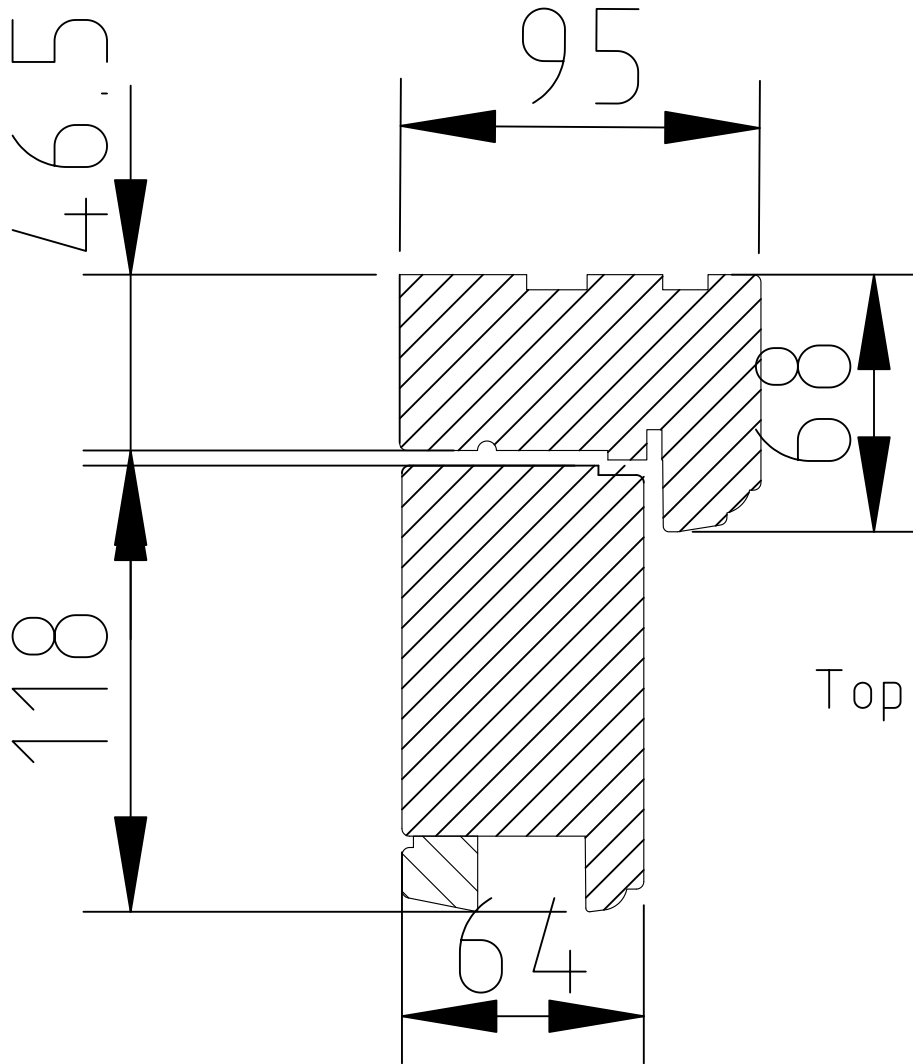

NYMNP A

16/12/2020

Top Rail And Head