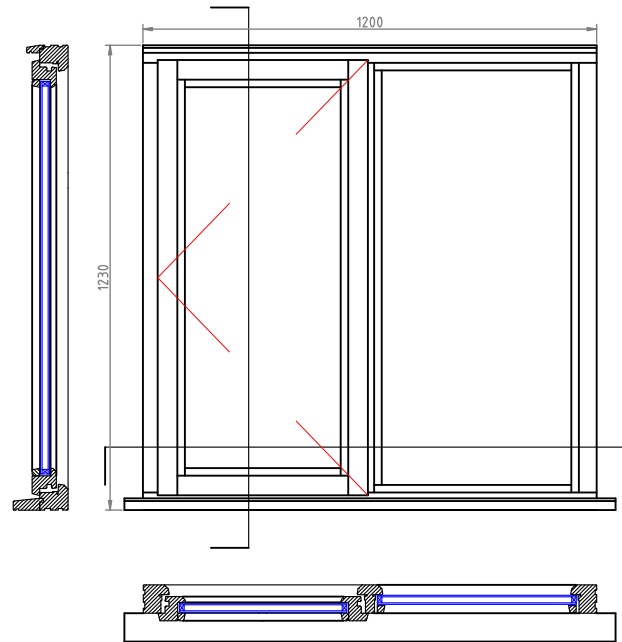

Mid Rail Door
Scale 1:20

NYMNPA

16/12/2020

Middle Rail

Stormproof

NYMNP

16/12/2020

Stormproof Casement
Window Scale 1:20