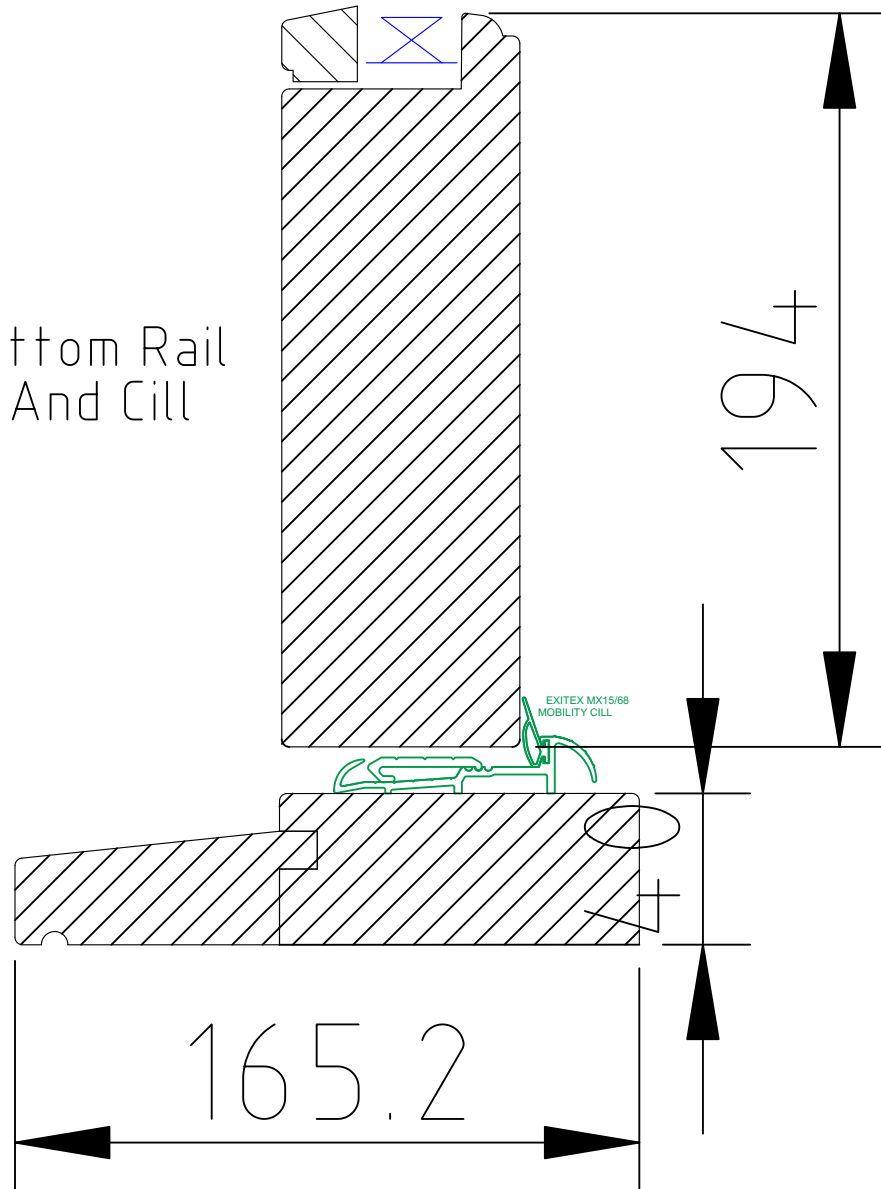

NYMNP

16/12/2020

Bottom Rail
And Cill