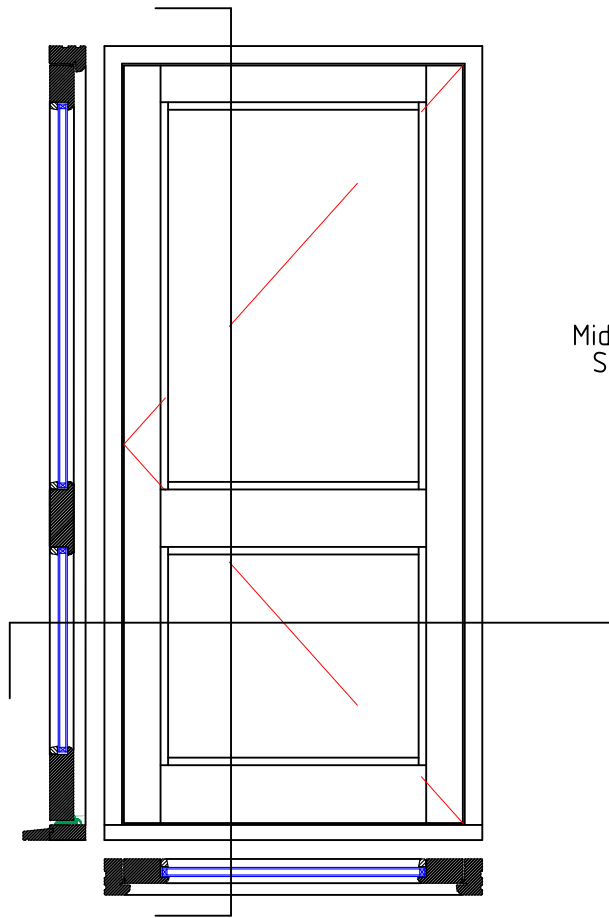

Mid Rail Door
Scale 1:20

NYMNPA

16/12/2020

Middle Rail

Stormproof

NYMNP

16/12/2020

Stormproof Casement
Window Scale 1:20