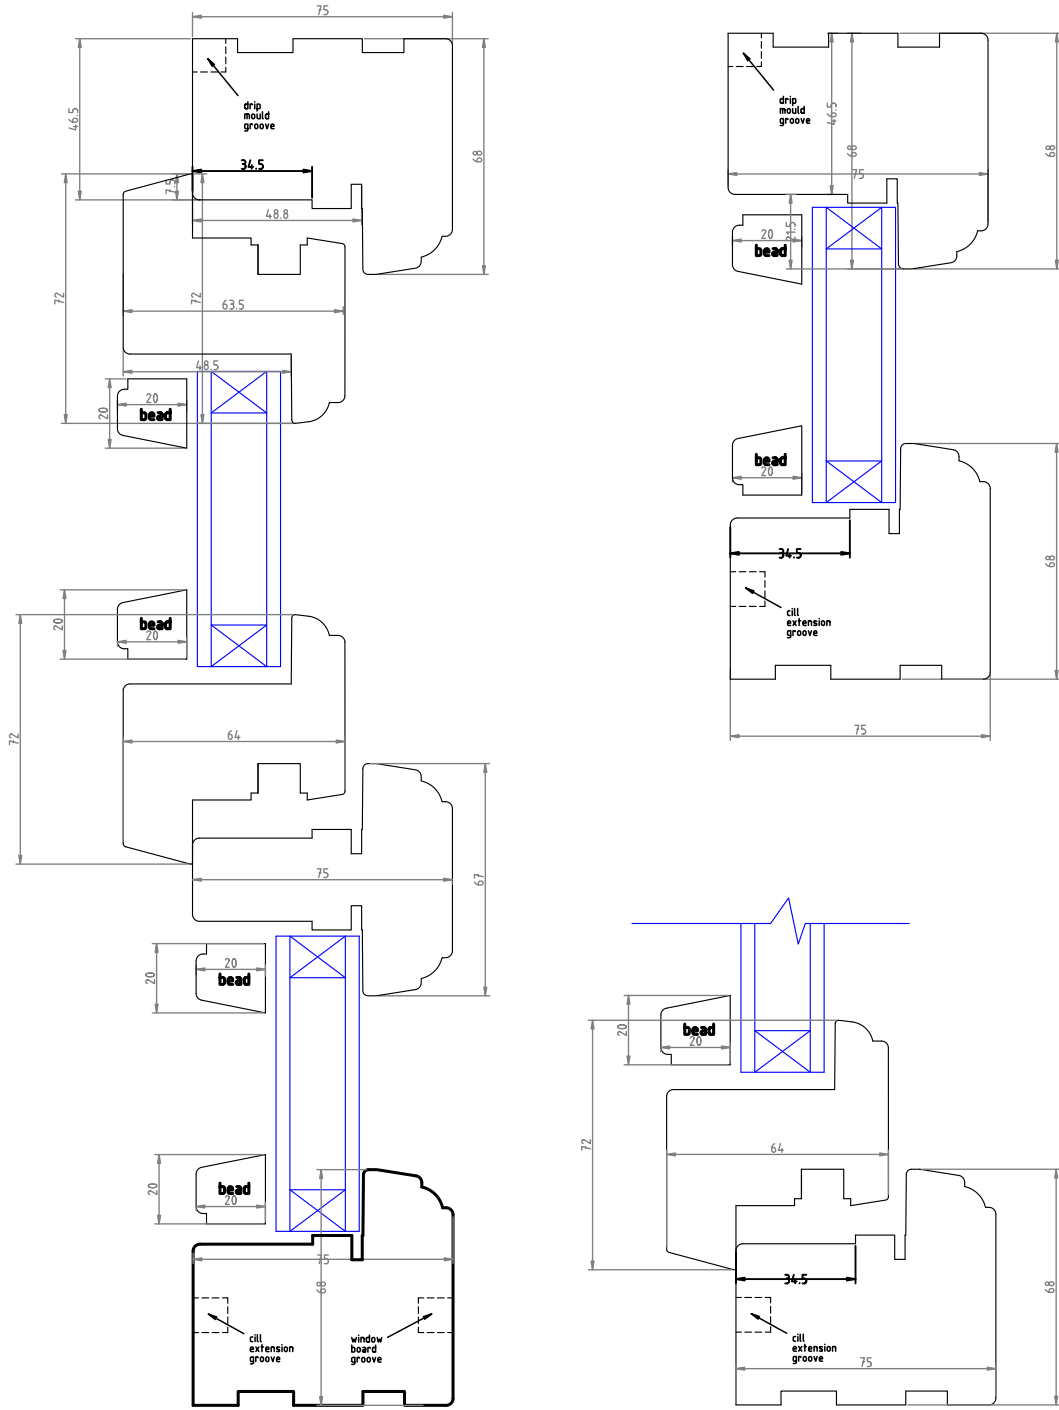

Mid Rail Door
Scale 1:20

NYMNPA

16/12/2020

Middle Rail

Stormproof

NYMNP

16/12/2020

Stormproof Casement
Window Scale 1:20