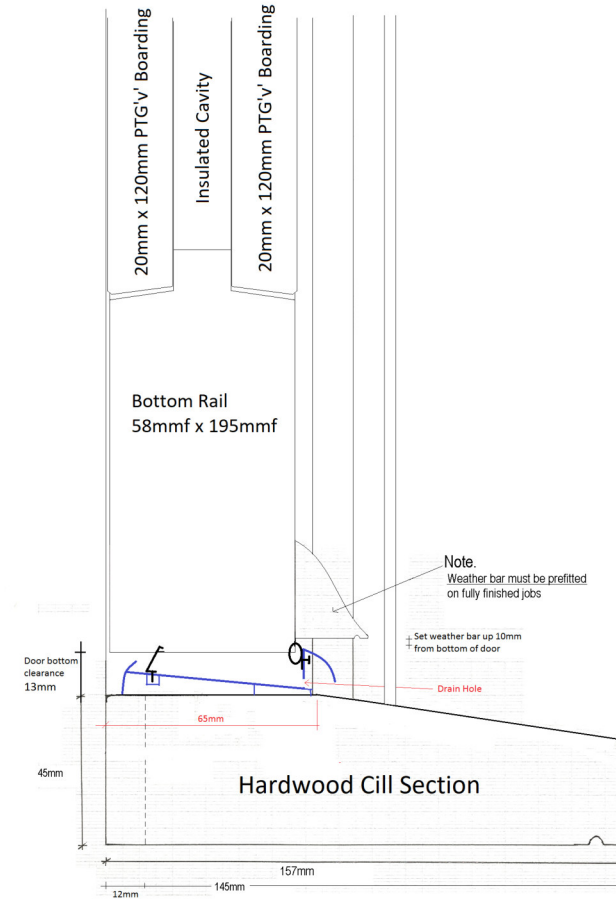

Double Boarded FLB - Single Glazed
16-12-20