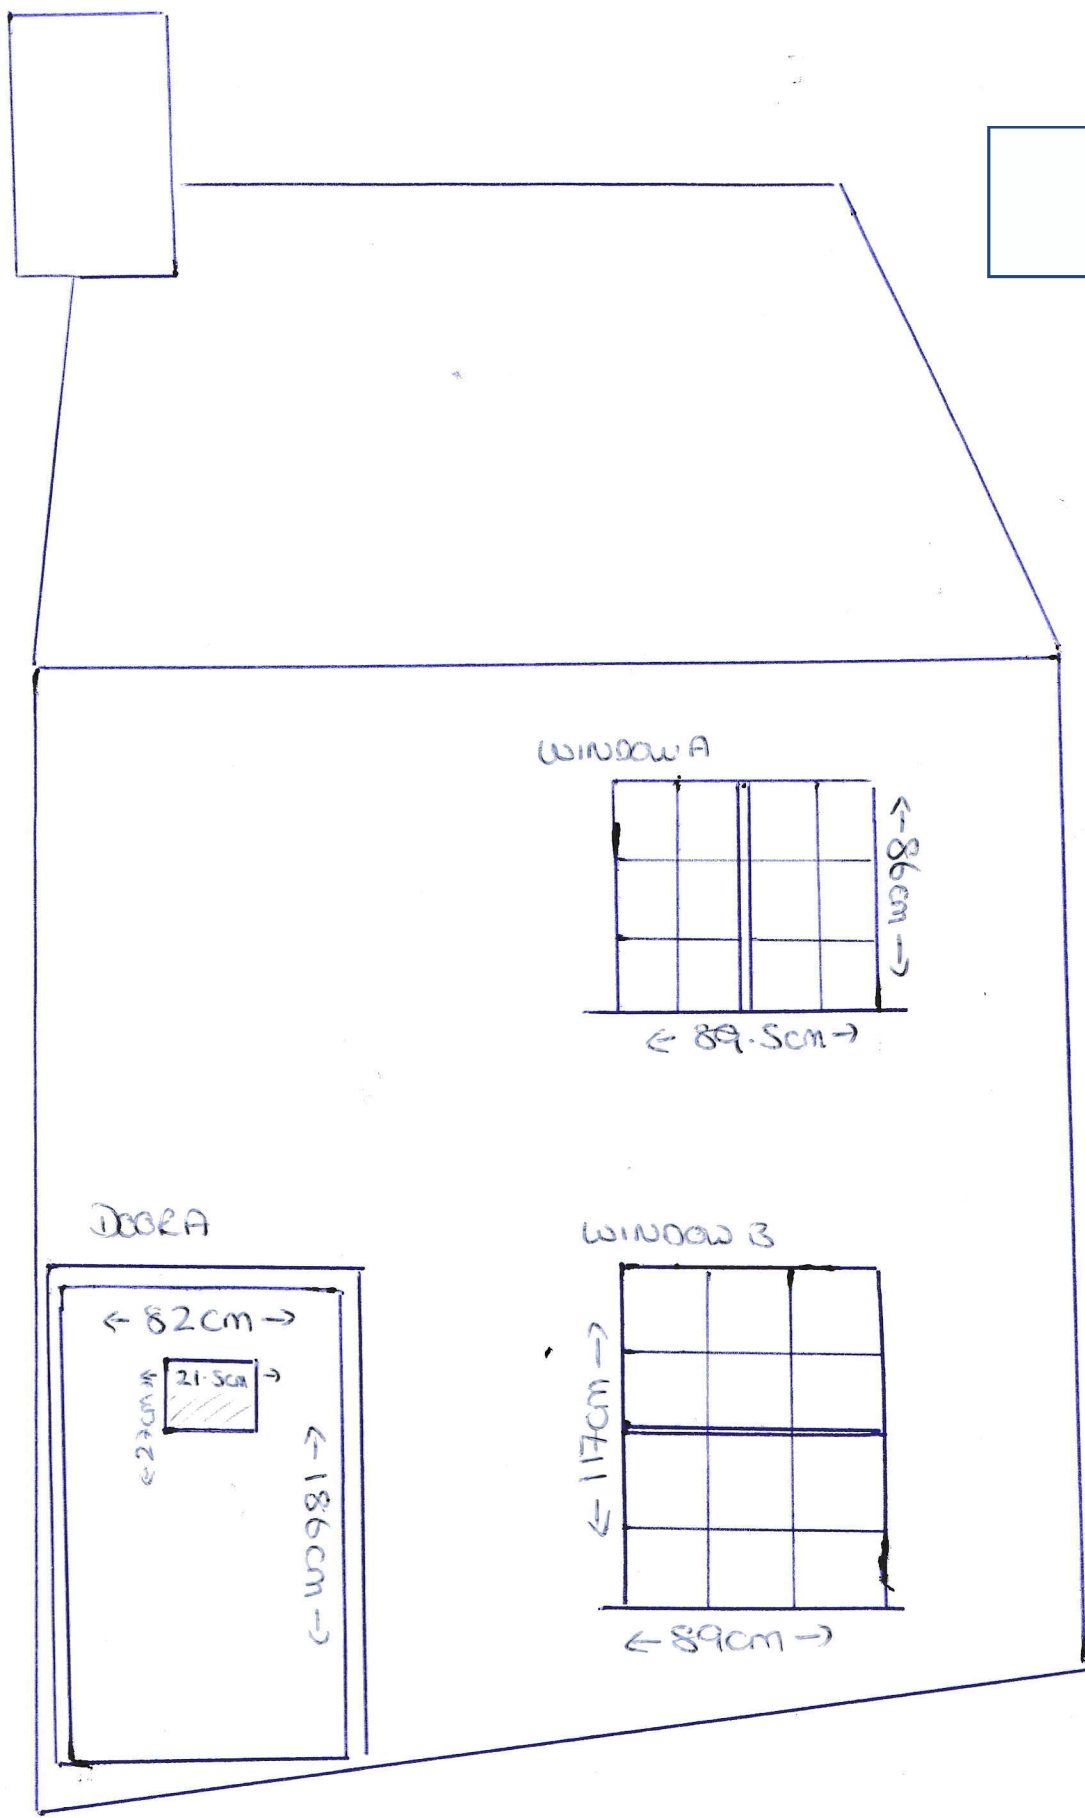

## WINDOW C

individual panes, 4:

28cm  $\leftrightarrow$  across

33cm  $\updownarrow$  down

## Door B (back door)

4 window panes in the door  
each one is 12cm across  
13cm down

## WINDOW E

Window contains 18 equal panes:  
21cm across  
25cm down

# 3 ARNCLIFFE VIEW : FRONT ELEVATION

NYMNPA  
04/01/2021

Window A  
individual  
panes, 12:  
13cm across  
20cm down

Window B  
individual  
panes, 12:  
23cm across  
24cm down

The window in the door  
is 21.5cm across and  
27cm down.