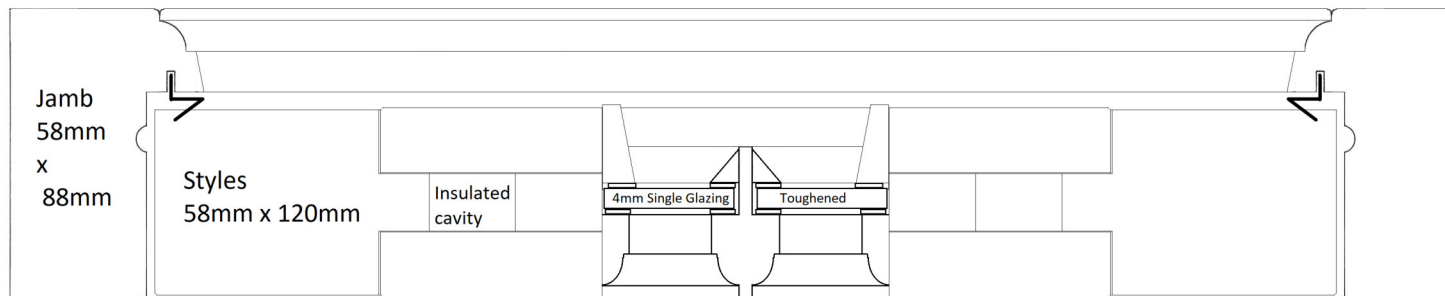

NYMNP
18/12/2020

Horizontal Section