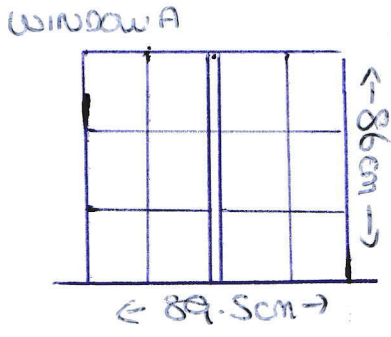

## WINDOW C

individual panes, 4:

28cm  $\leftrightarrow$  across

33cm  $\updownarrow$  down

## Door B (back door)

4 window panes in the door  
each one is 12cm across  
13cm down

## WINDOW E

Window contains 18 equal panes:  
21cm across  
25cm down

# 3 ARNCLIFFE VIEW : FRONT ELEVATION

NYMNPA  
04/01/2021

Window A  
individual  
panes, 12:  
13cm across  
20cm down

Window B  
individual  
panes, 12:  
23cm across  
24cm down

The window in the door  
is 21.5cm across and  
27cm down.