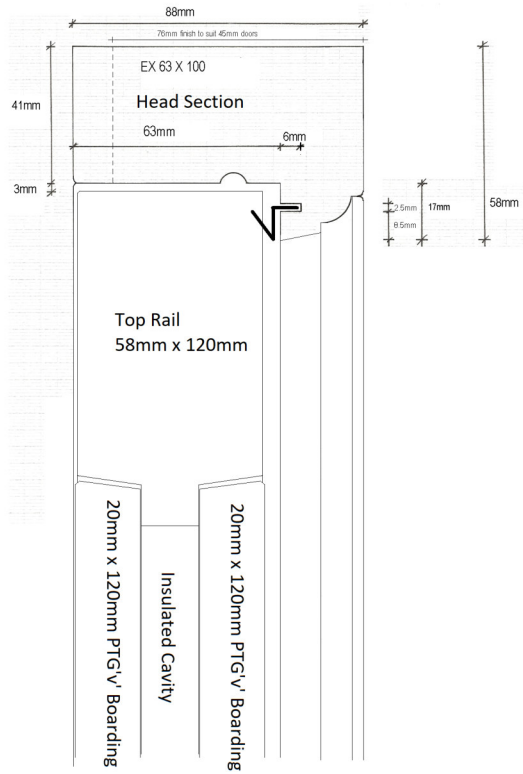

Double Boarded FLB - Single Glazed
16-12-20