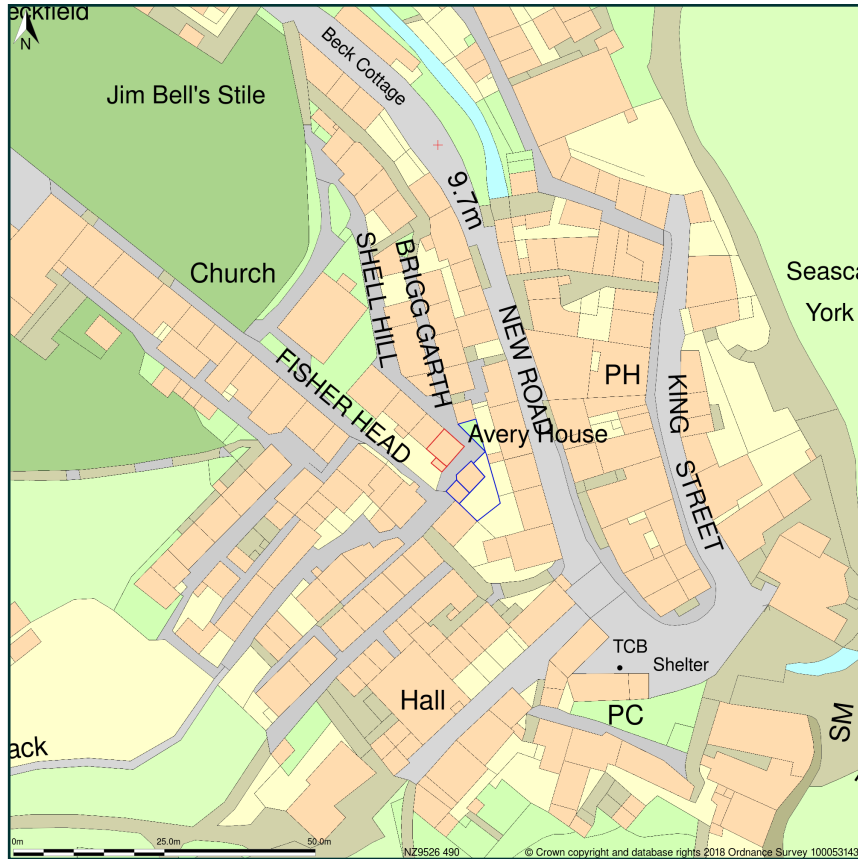

Avery House, Shell Hill, Robin Hoods Bay, Whitby, North Yorkshire, YO22 4SL

Site Plan shows area bounded by: 495193.22, 504832.45 495334.64, 504973.87 (at a scale of 1:1250), OSGridRef: NZ9526 490. The representation of a road, track or path is no evidence of a right of way. The representation of features as lines is no evidence of a property boundary.

Produced on 6th Sep 2018 from the Ordnance Survey National Geographic Database and incorporating surveyed revision available at this date. Reproduction in whole or part is prohibited without the prior permission of Ordnance Survey. © Crown copyright 2018. Supplied by www.buyaplan.co.uk a licensed Ordnance Survey partner (100053143). Unique plan reference: #00352095-01F294