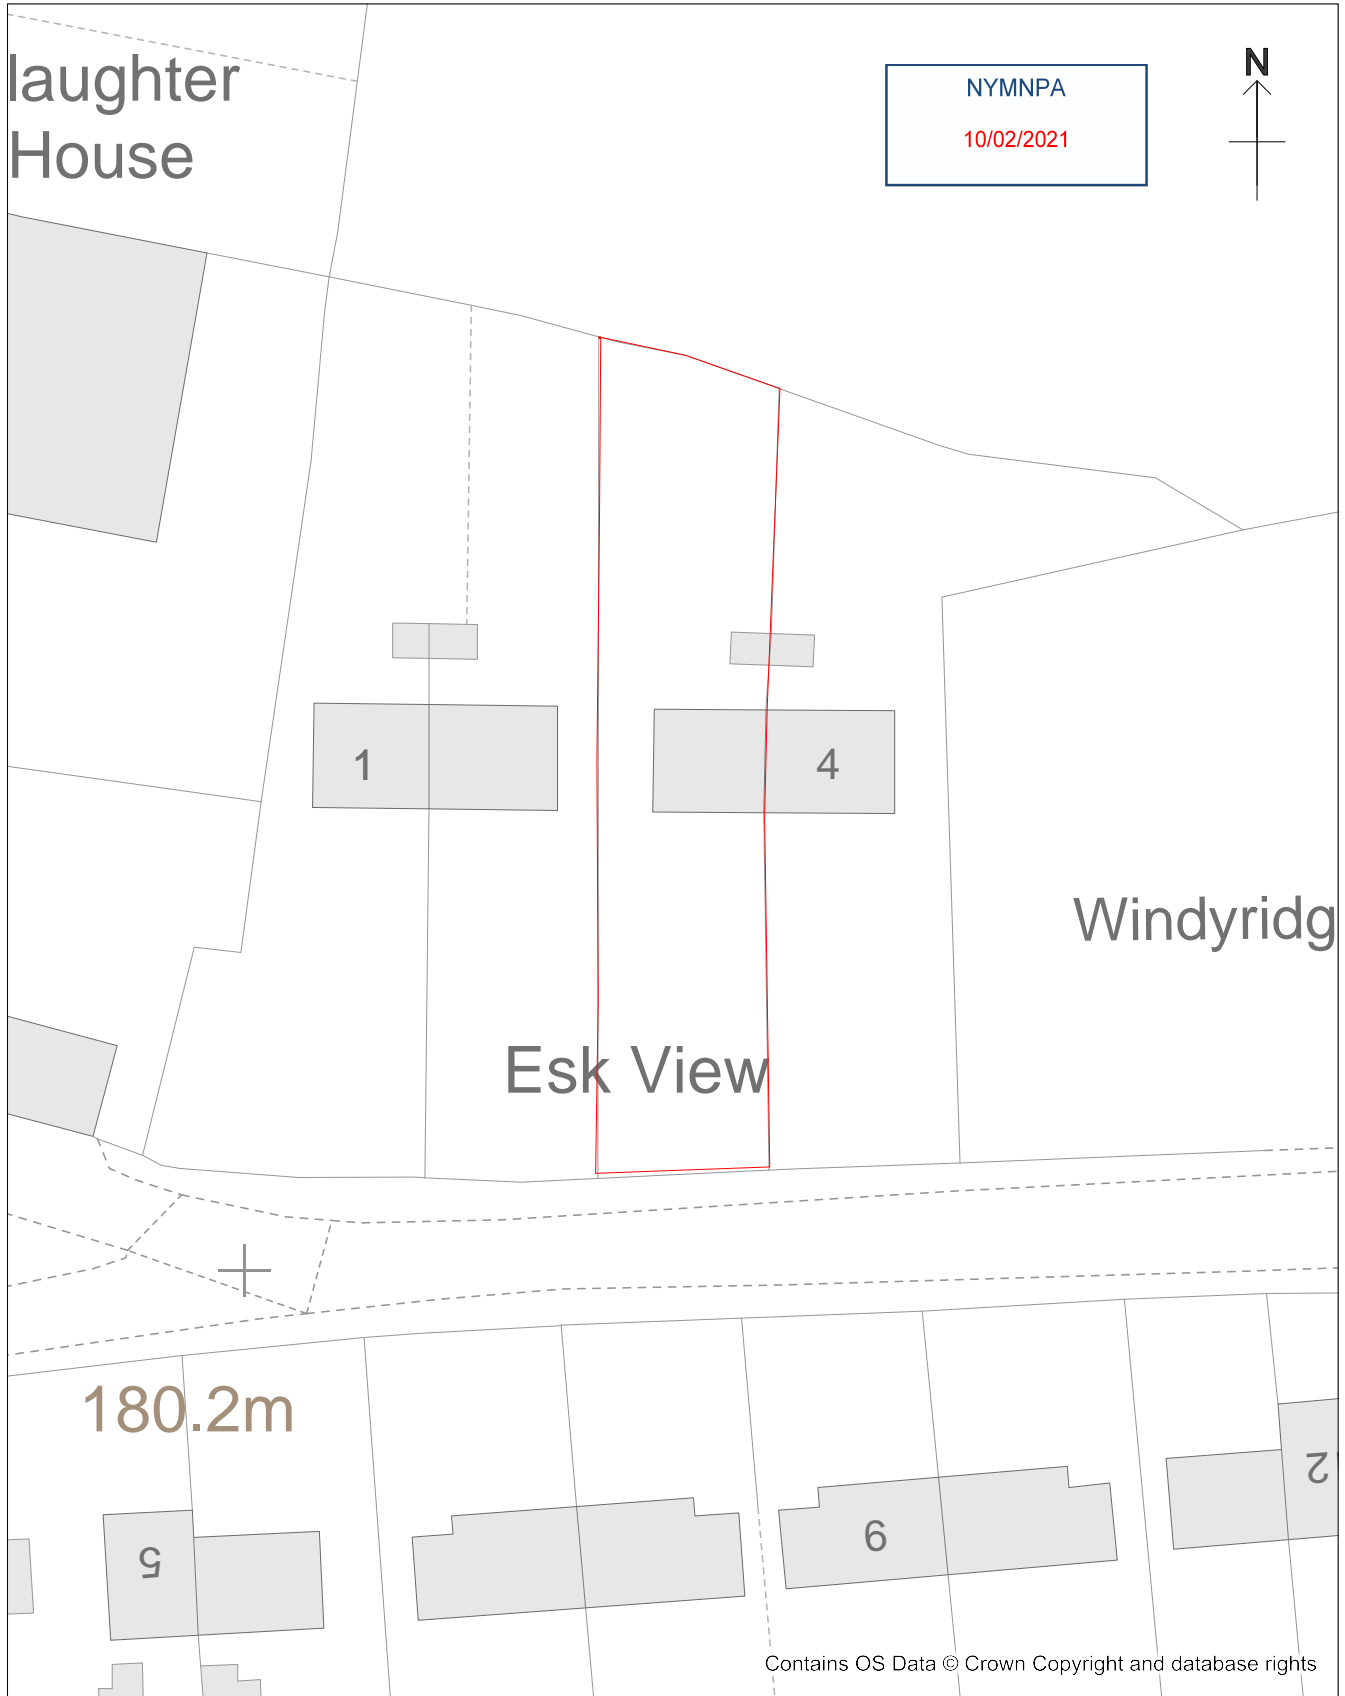

3 Esk View, Egton, Whitby, YO21 1UD

Redcar
14 Ennis Square
Dormanstown
Redcar TS10 5JR

Scarborough
Brook House
4 Gladstone Road
Scarborough YO12 7BH

T 0345 065 5656
E enquiries@beyondhousing.co.uk
www.beyondhousing.co.uk

Date:	10/02/2021
Drawn By:	Kp
Drawing No:	N/A
Scale:	1:500@A4

OS licence No. 0100031673