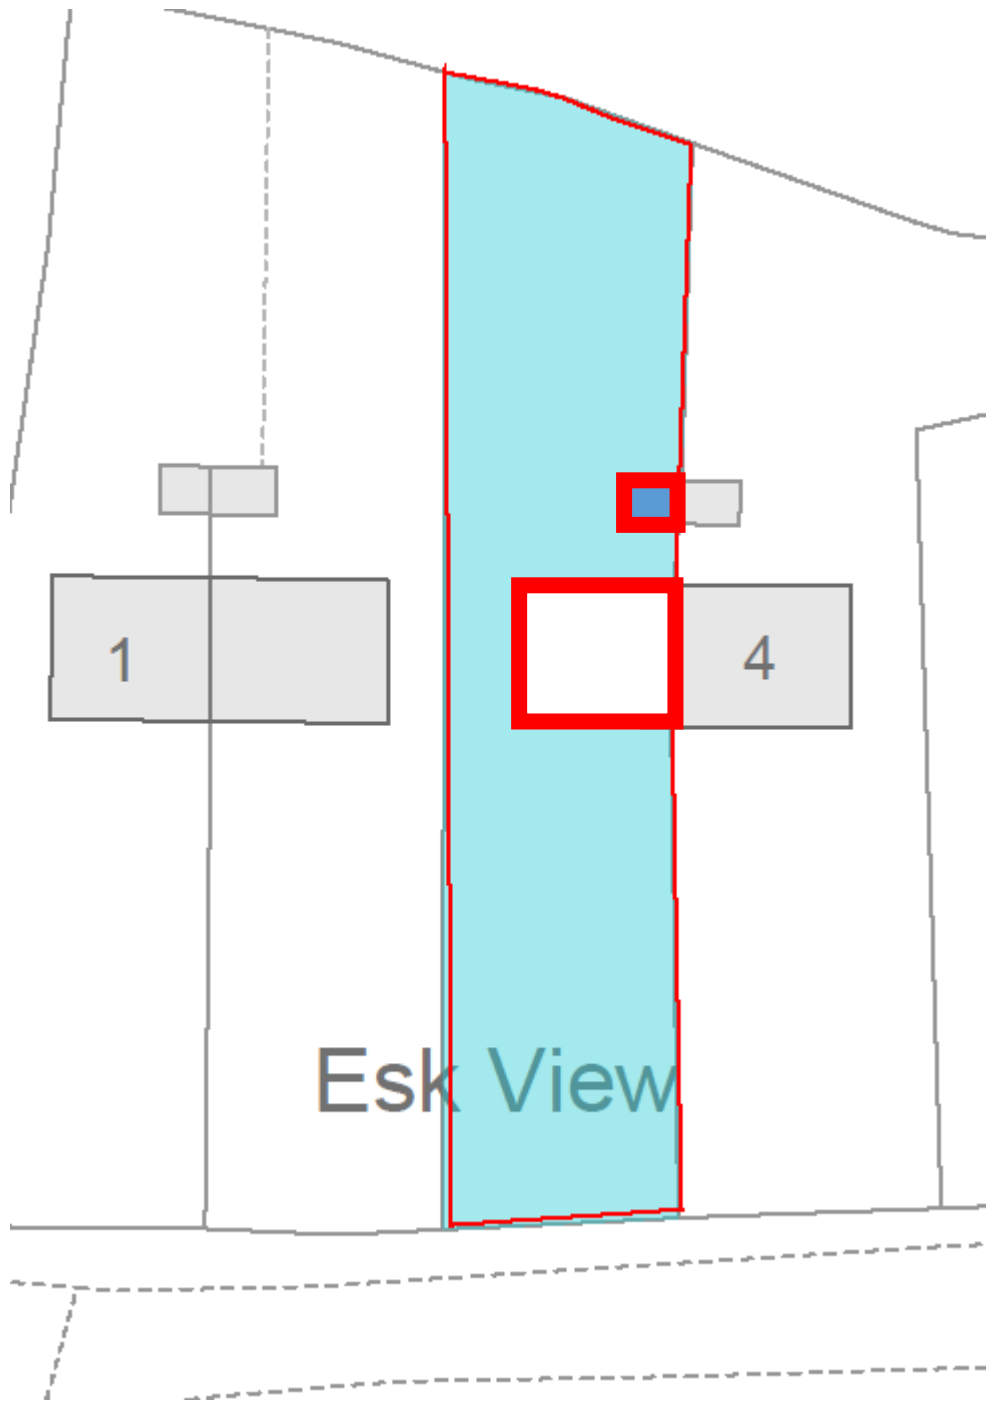

Date:	10/02/2021
Drawn By:	Kp
Drawing No:	N/A
Scale:	1:500@A4

OS licence No. 0100031673

3 Esk View, Egton, YO21 1UD

Contains OS Data © Crown Copyright and database rights

Redcar
 14 Ennis Square
 Dormanstown
 Redcar TS10 5JR