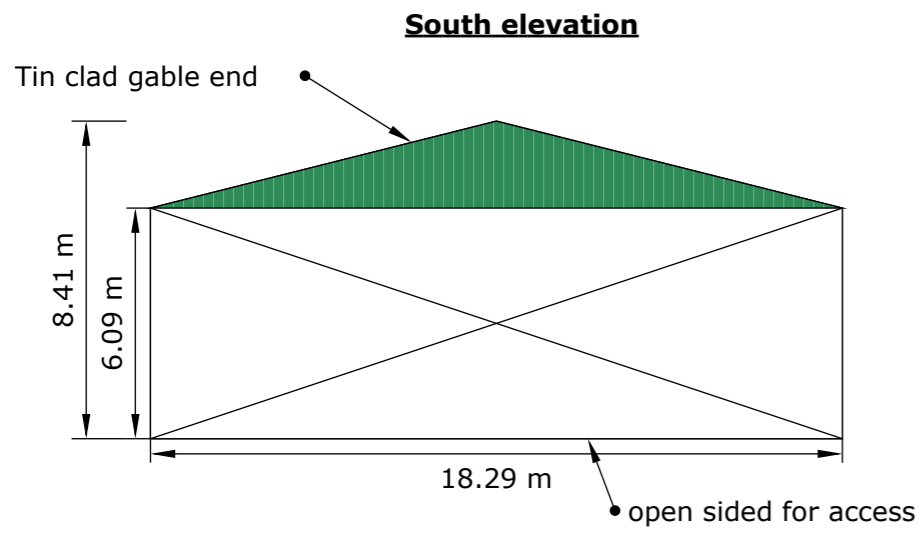

Location Plan - Beacon Farm, Scalby - Applicant - P Cass

Ordnance Survey © Crown Copyright 2021. All Rights Reserved. Licence number 100022432

NYMNPA
19/02/2021

Date: February 2021
Ref: WFT/P Cass
Description:
Planning Application Plans for Proposed building at Beacon Farm, Scalby
Scale: 1:200