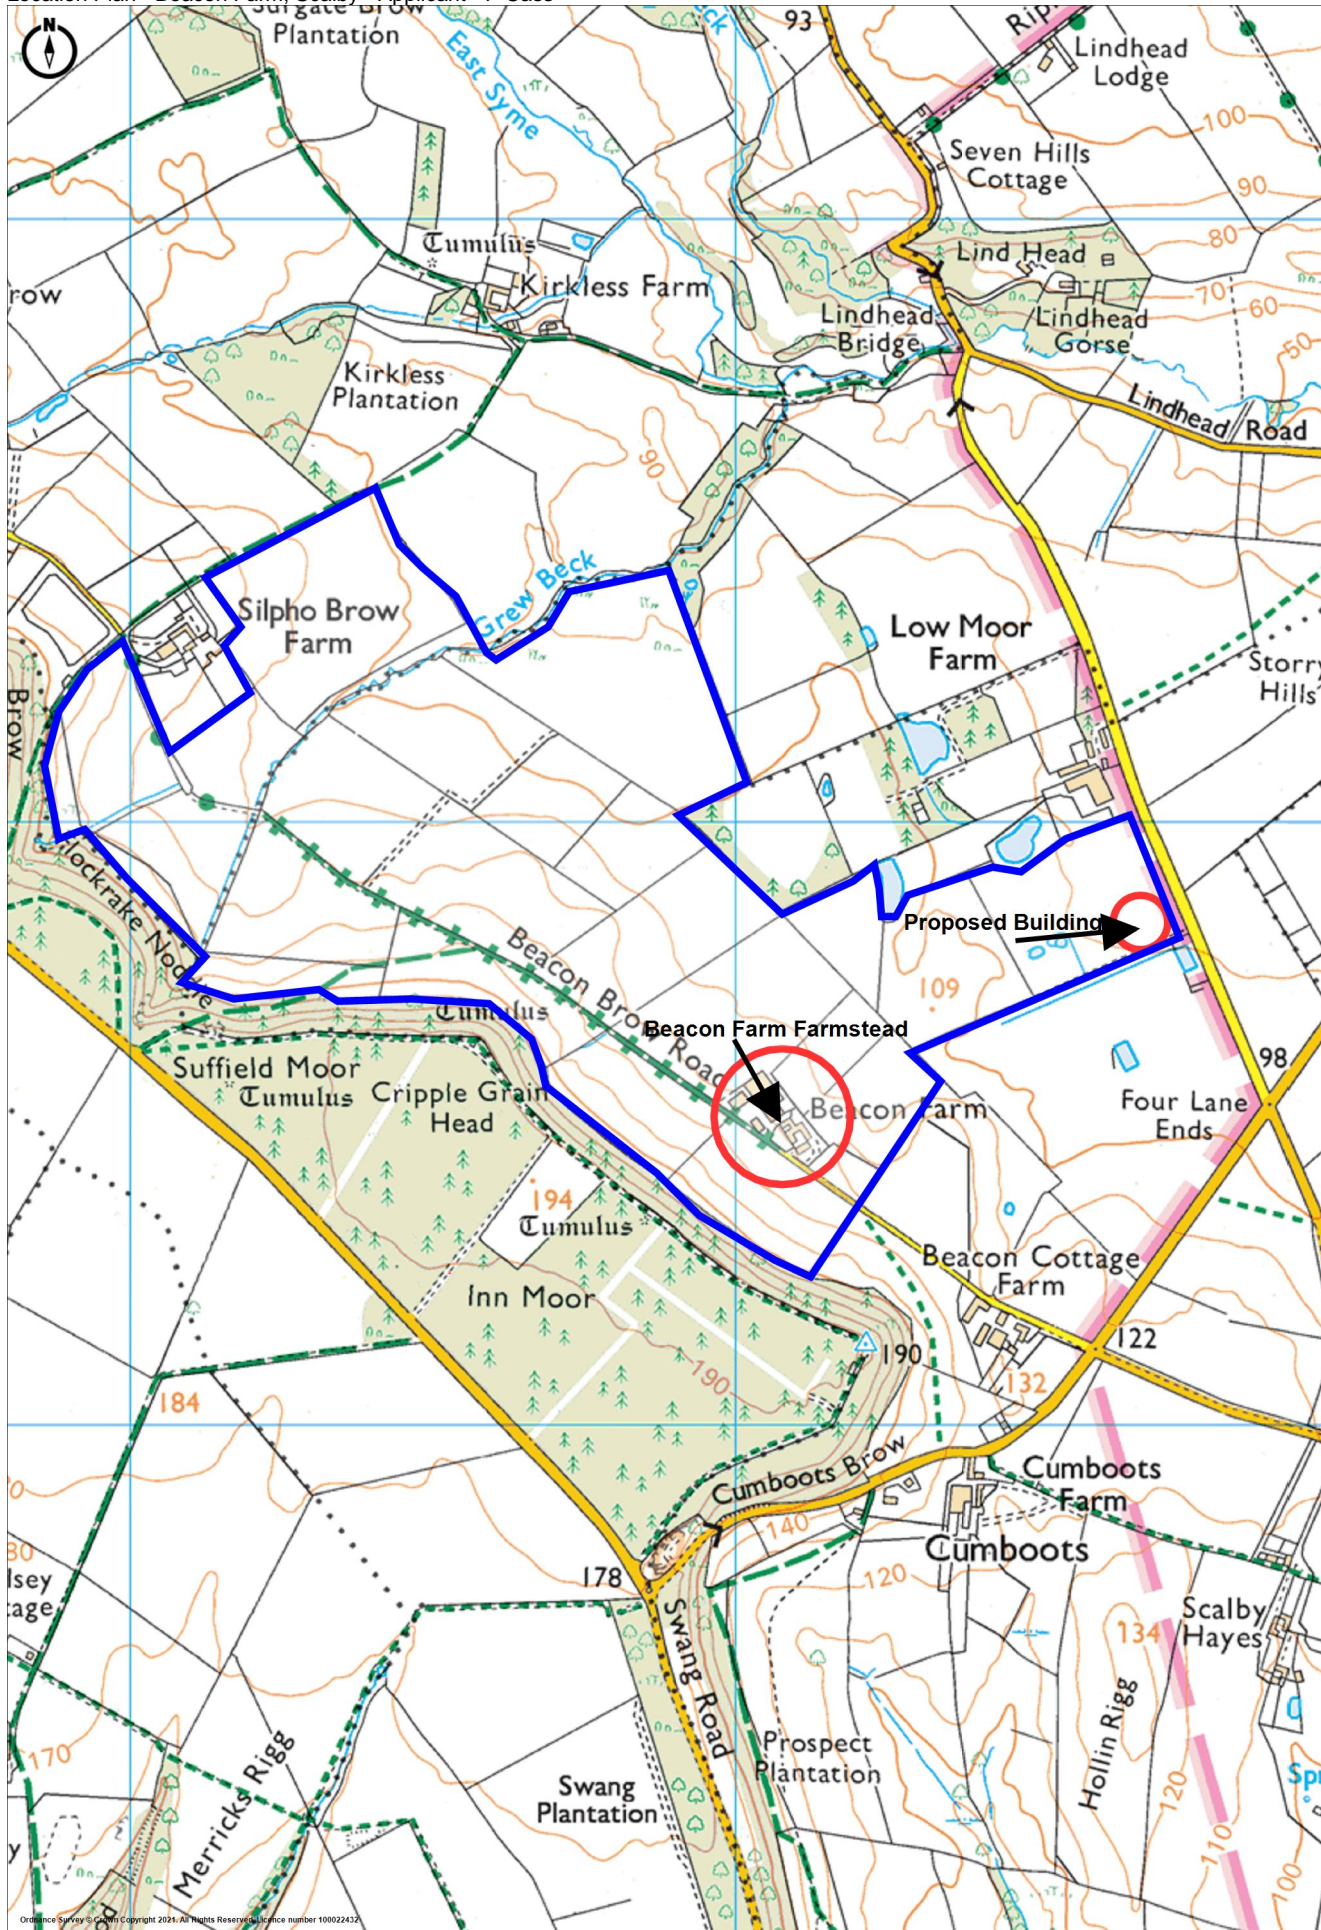

Location Plan - Beacon Farm, Scalby - Applicant - P Cass