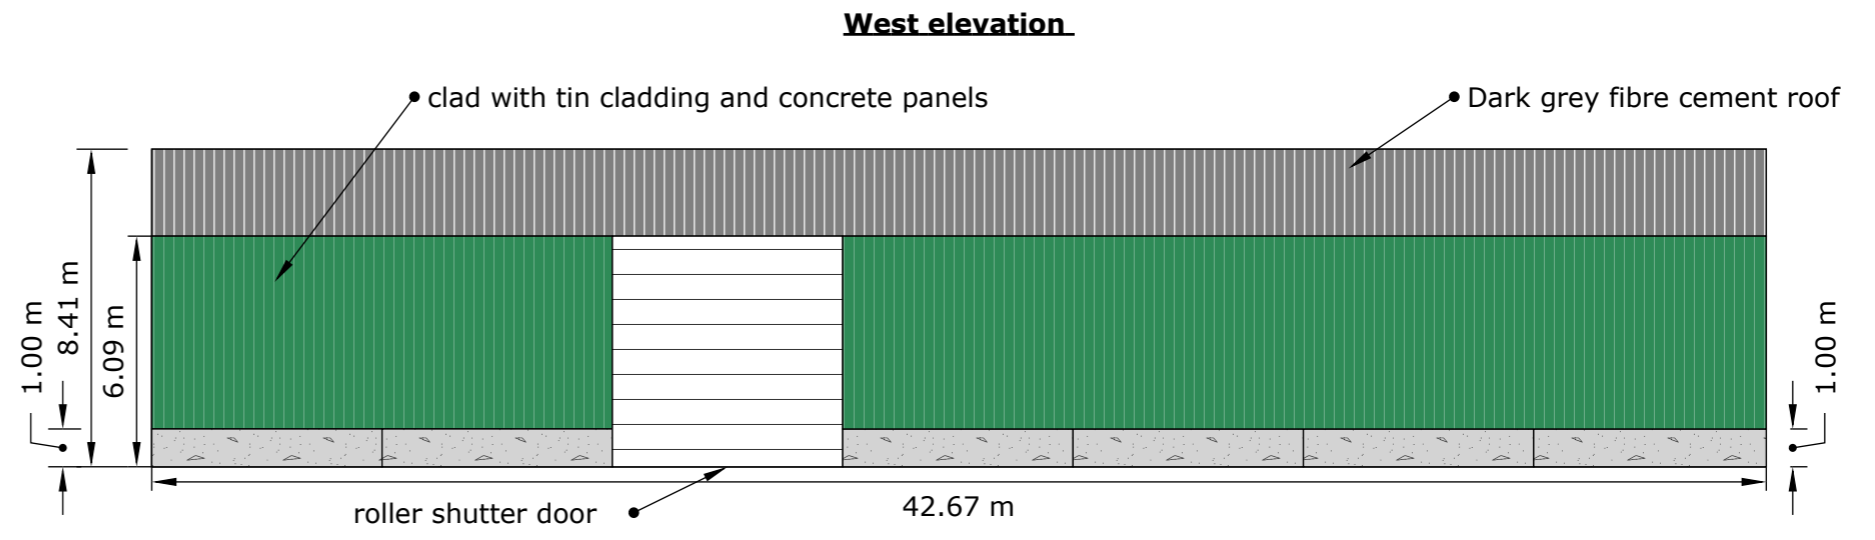

Location Plan - Beacon Farm, Scalby - Applicant - P Cass

Ordnance Survey © Crown Copyright 2021. All Rights Reserved. Licence number 100022432

NYMNPA
19/02/2021

Date: February 2021
Ref: WFT/P Cass
Description:
Planning Application Plans for Proposed building at Beacon Farm, Scalby
Scale: 1:200