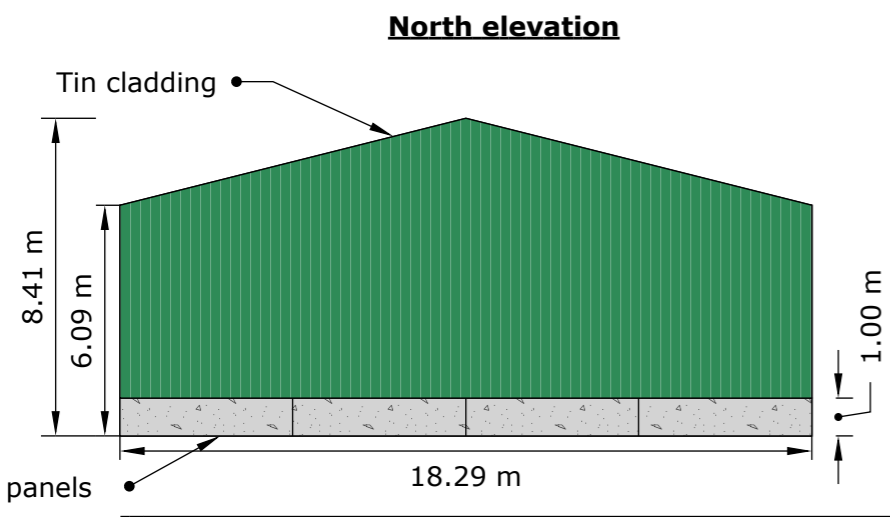

Location Plan - Beacon Farm, Scalby - Applicant - P Cass

Ordnance Survey © Crown Copyright 2021. All Rights Reserved. Licence number 100022432

NYMNPA
19/02/2021

Date: February 2021
Ref: WFT/P Cass
Description:
Planning Application Plans for Proposed building at Beacon Farm, Scalby
Scale: 1:200