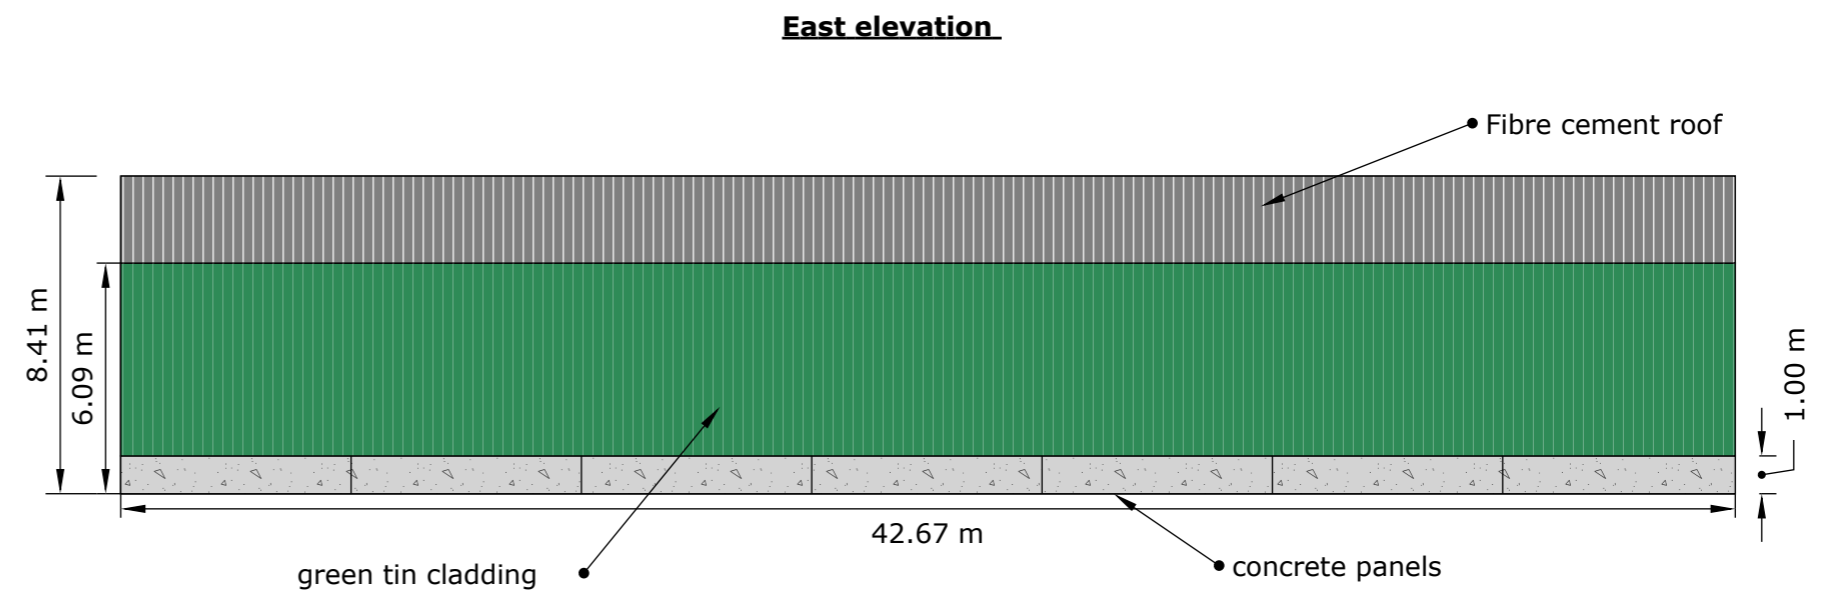

Location Plan - Beacon Farm, Scalby - Applicant - P Cass

Ordnance Survey © Crown Copyright 2021. All Rights Reserved. Licence number 100022432

NYMNPA
19/02/2021

Date: February 2021
Ref: WFT/P Cass
Description:
Planning Application Plans for Proposed building at Beacon Farm, Scalby
Scale: 1:200