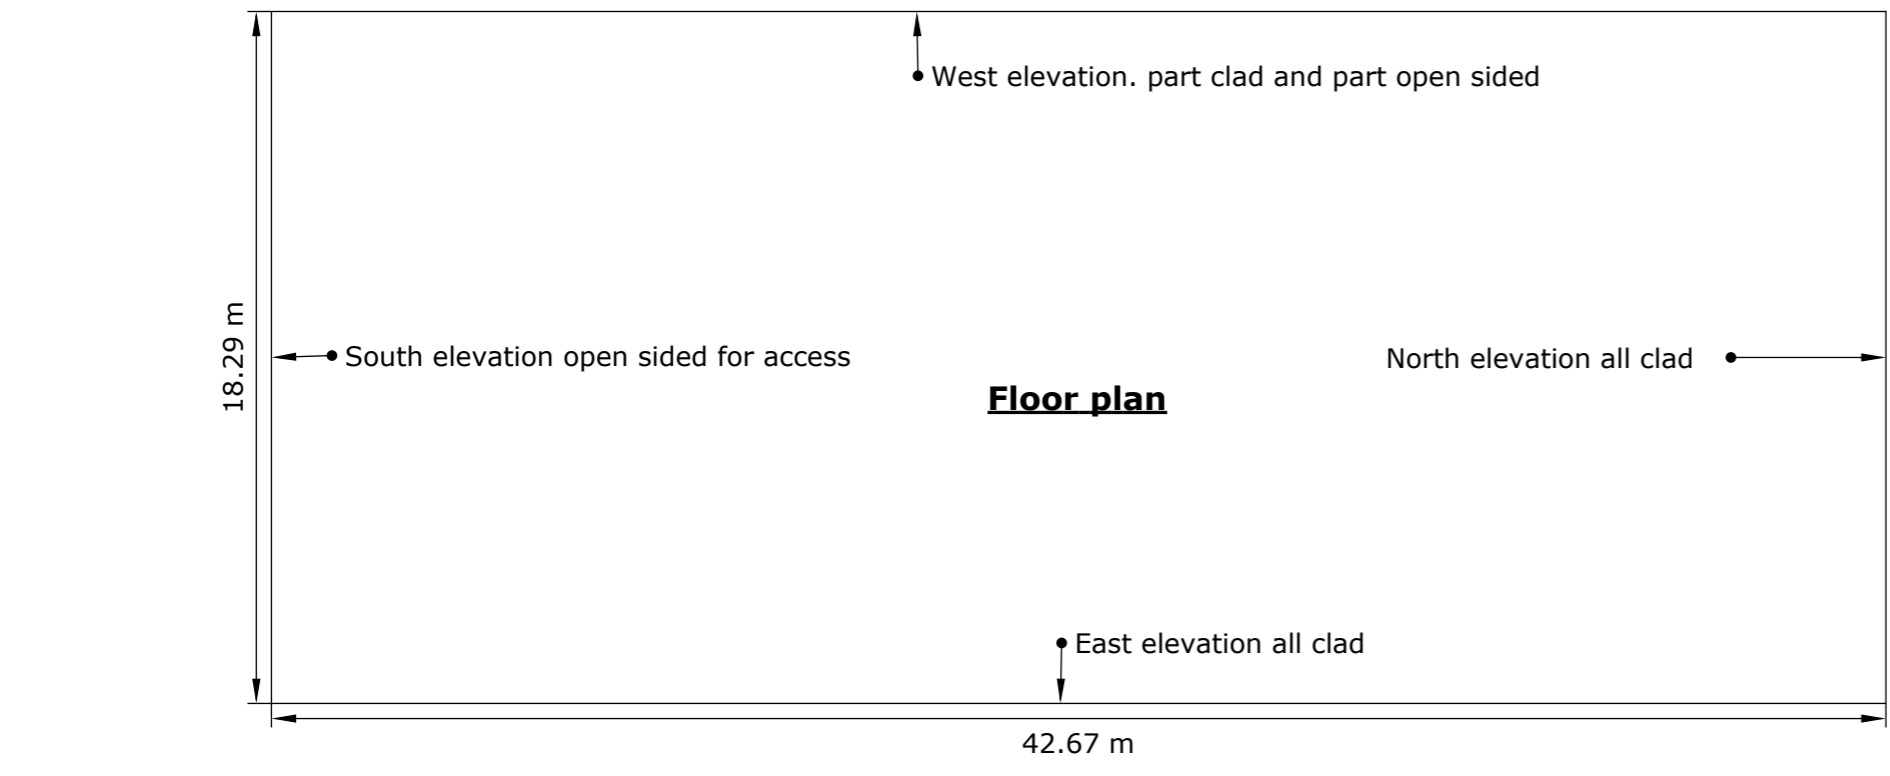

Location Plan - Beacon Farm, Scalby - Applicant - P Cass

Ordnance Survey © Crown Copyright 2021. All Rights Reserved. Licence number 100022432

NYMNPA
19/02/2021

Date: February 2021
Ref: WFT/P Cass
Description:
Planning Application Plans for Proposed building at Beacon Farm, Scalby
Scale: 1:200