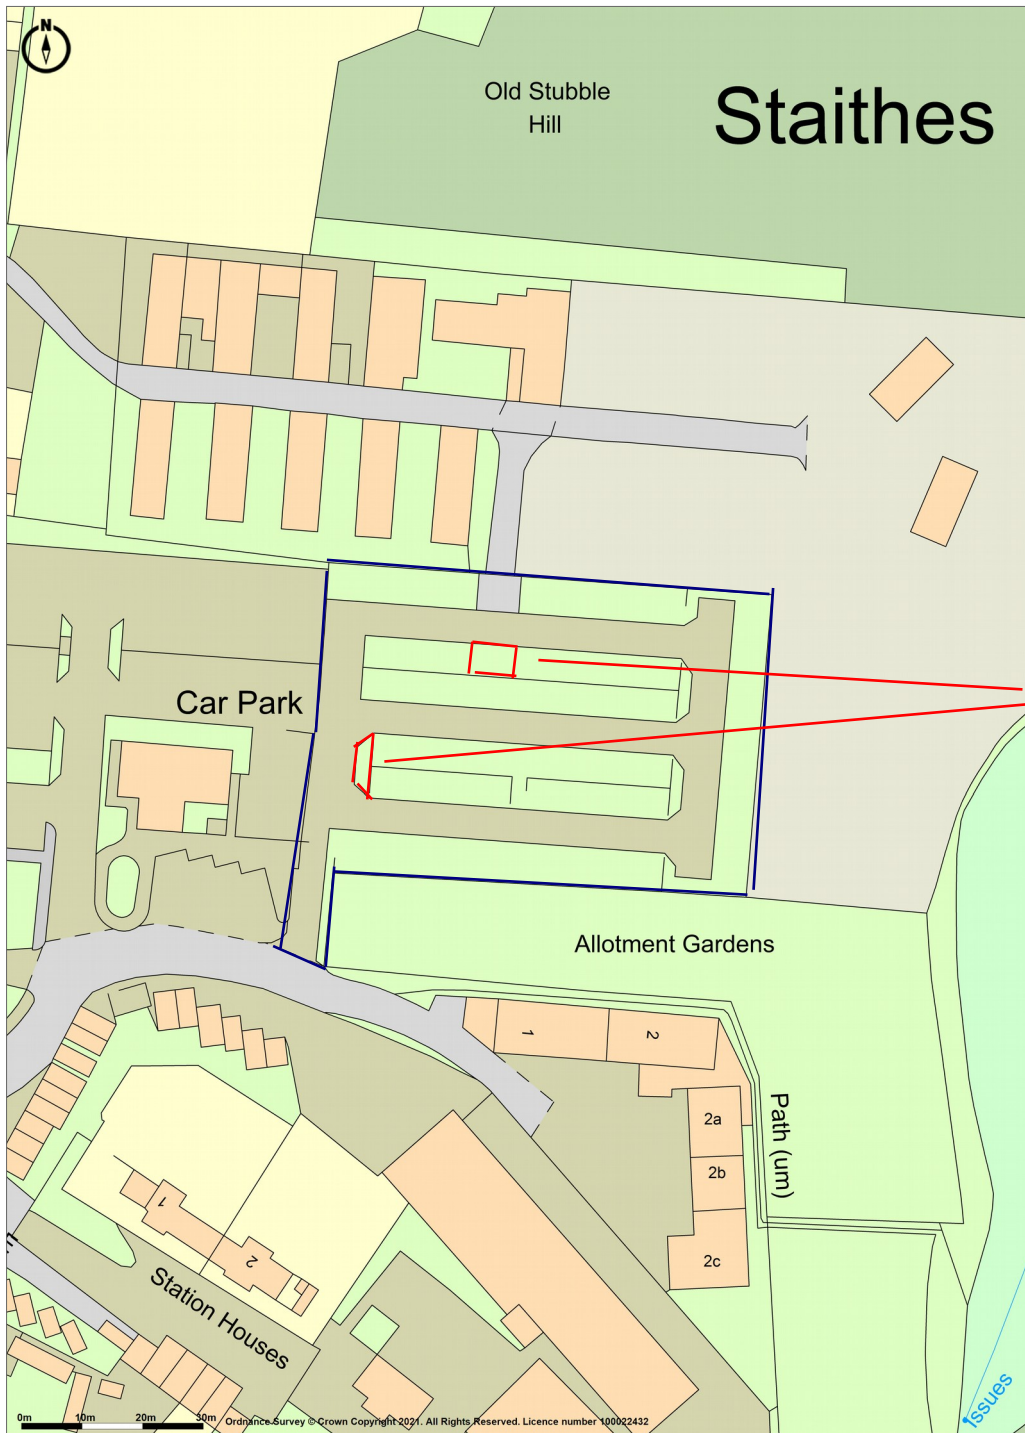

NYMNPA

25/02/2021

Mast general locations

Promap

LANDMARK INFORMATION

Ordnance Survey Crown Copyright 2021. All rights reserved.

Licence number 100022432.

Plotted Scale - 1:1250. Paper Size - A4

Drawing 20210225/Location plan