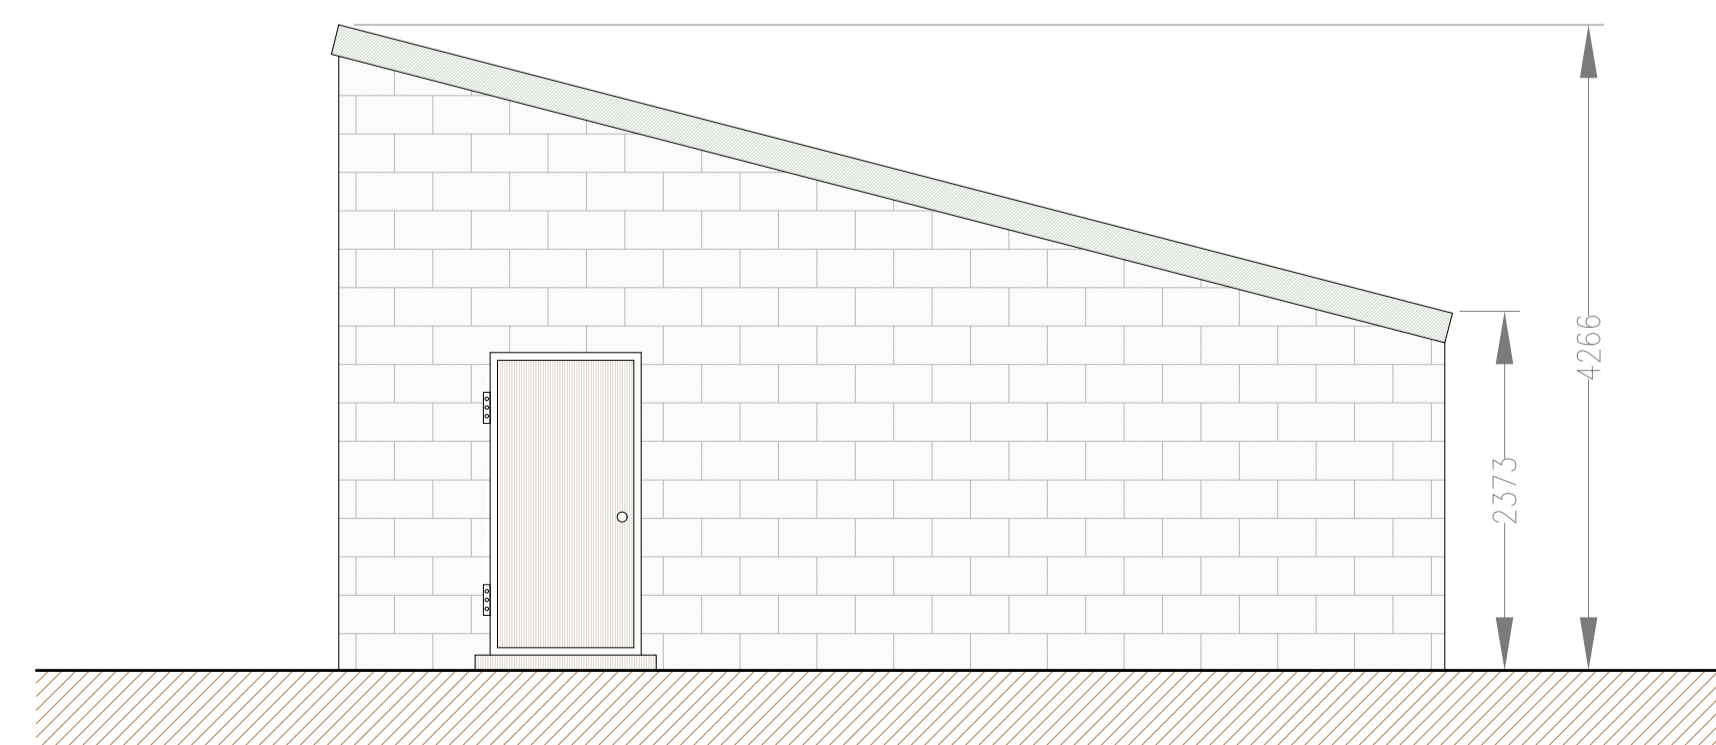

JOB TITLE

Replacement General Purpose
Agricultural Building

DWG. TITLE

Elevations A1

SCALE

1=50

DRN

SH

DWG. NUMBER

IP/JF/03

DATE

Mar 21

REV

-

EAST ELEVATION

WEST ELEVATION