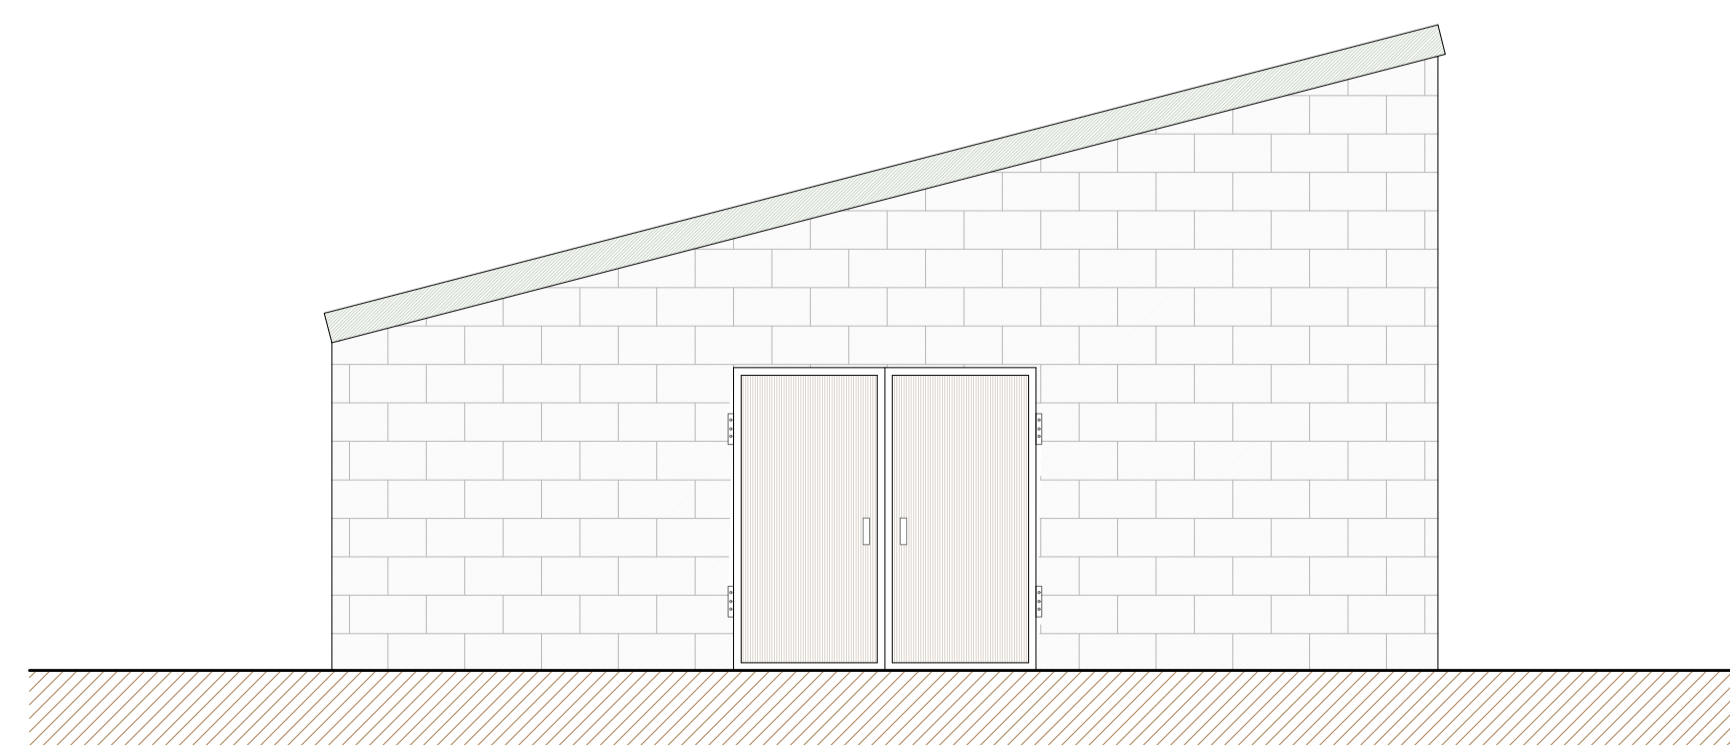

JOB TITLE

Replacement General Purpose
Agricultural Building

DWG. TITLE

Elevations A1

SCALE

1=50

DRN

SH

DWG. NUMBER

IP/JF/03

DATE

Mar 21

REV

-

EAST ELEVATION

WEST ELEVATION