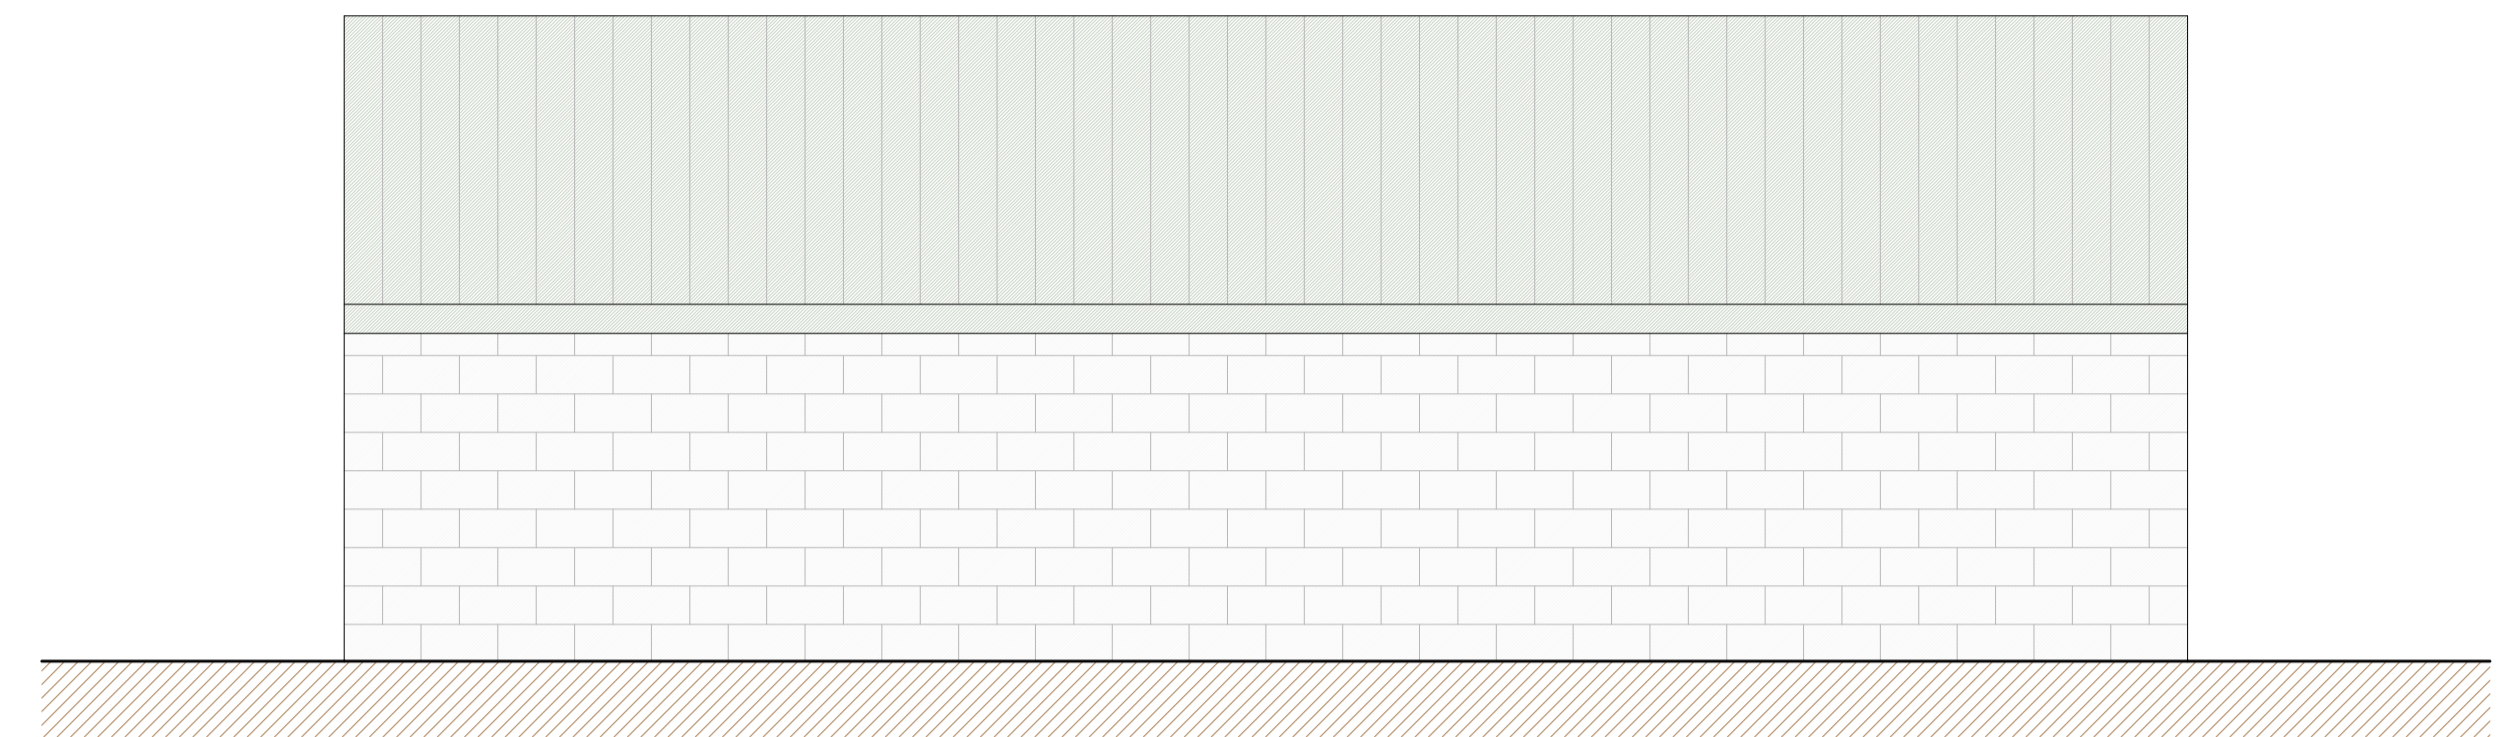

SCALE 1=500 DRN SH

DWG. NUMBER
IP/JF/02

DATE Mar 21 REV -

SCALE BAR 1:50

SOUTH ELEVATION

SOUTH ELEVATION

NYMNPA
16/03/2021

FLOOR PLAN