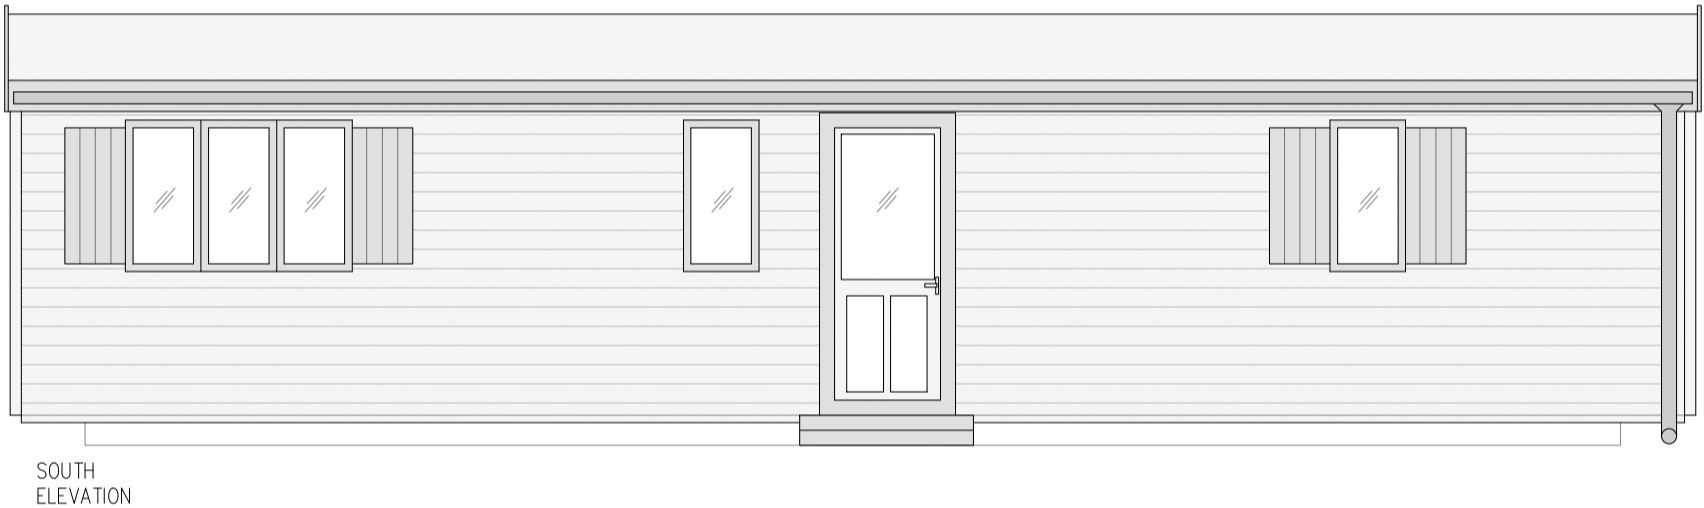

IAN PICK ASSOCIATES LTD
Specialist Agricultural & Rural Planning Consultants

Station Farm Offices
Wansford Road
Nafferton
Driffield
East Yorkshire
YO25 8NJ

W : www.ianpickassociates.co.uk

CLIENT
Low Moor Holiday Cottages
Low Moor Farm
Scalby
Scarborough
YO13 0DN

JOB TITLE
Log Cabin
(Retrospective)

DWG. TITLE
Elevations A1

SCALE 1=50
DRN SH

DWG. NUMBER
IP/PP/03

DATE Apr 21
REV -