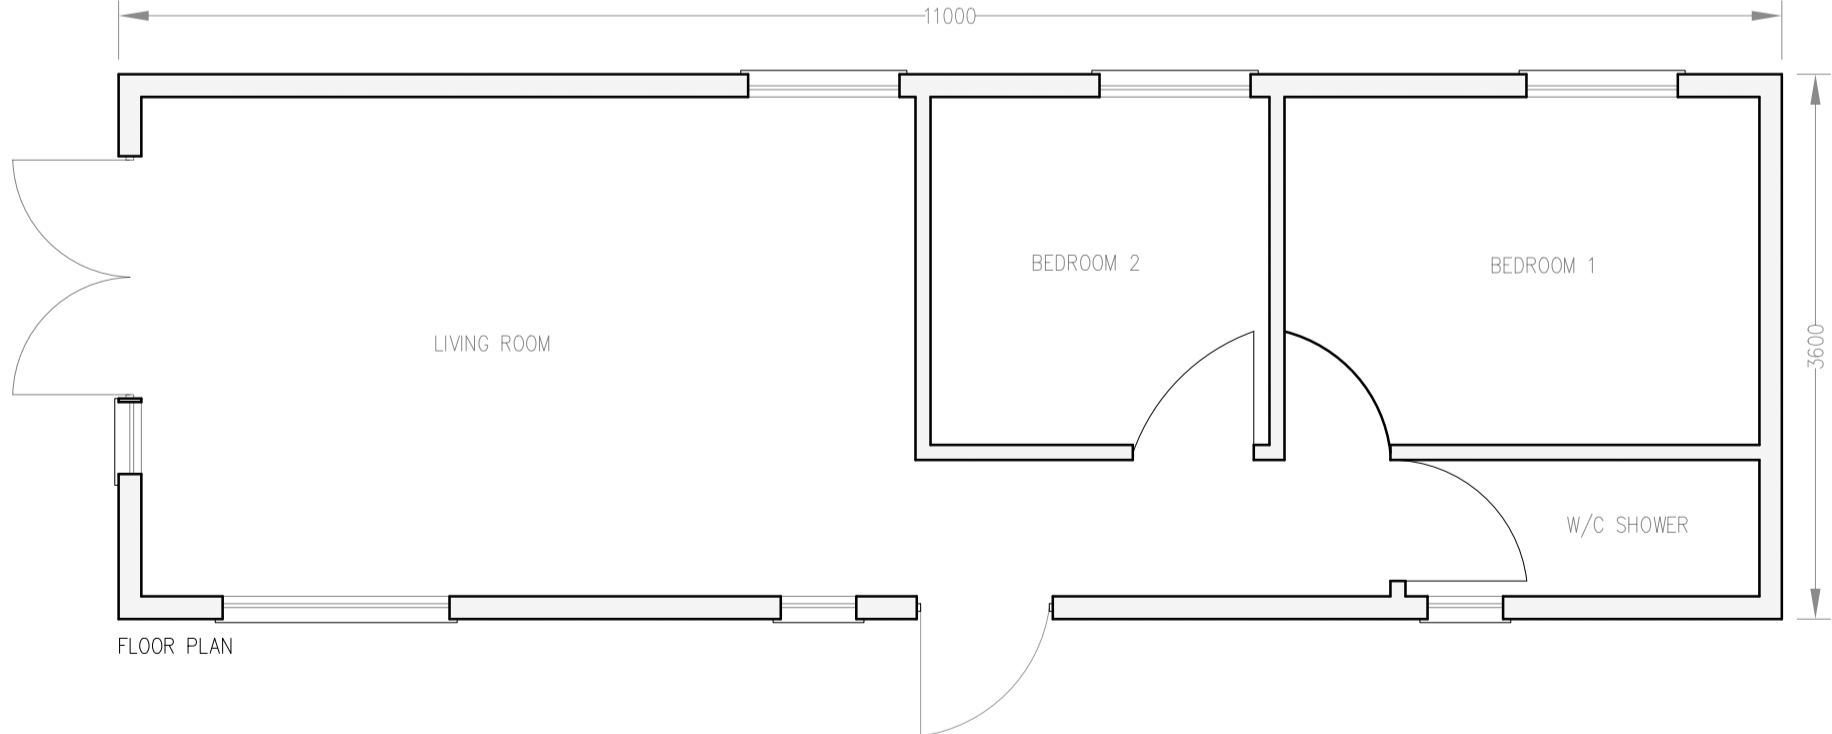

SCALE BAR 1:50

NYMNPA
20/04/2021

IAN PICK ASSOCIATES LTD
Specialist Agricultural & Rural Planning Consultants

Station Farm Offices
Wansford Road
Nafferton
Driffield
East Yorkshire
YO25 8NJ

W : www.ianpickassociates.co.uk

CLIENT
Low Moor Holiday Cottages
Low Moor Farm
Scalby
Scarborough
YO13 0DN

JOB TITLE
Log Cabin
(Retrospective)

DWG. TITLE
Elevations A1

SCALE 1=50
DRN SH

DWG. NUMBER
IP/PP/03

DATE Apr 21
REV -