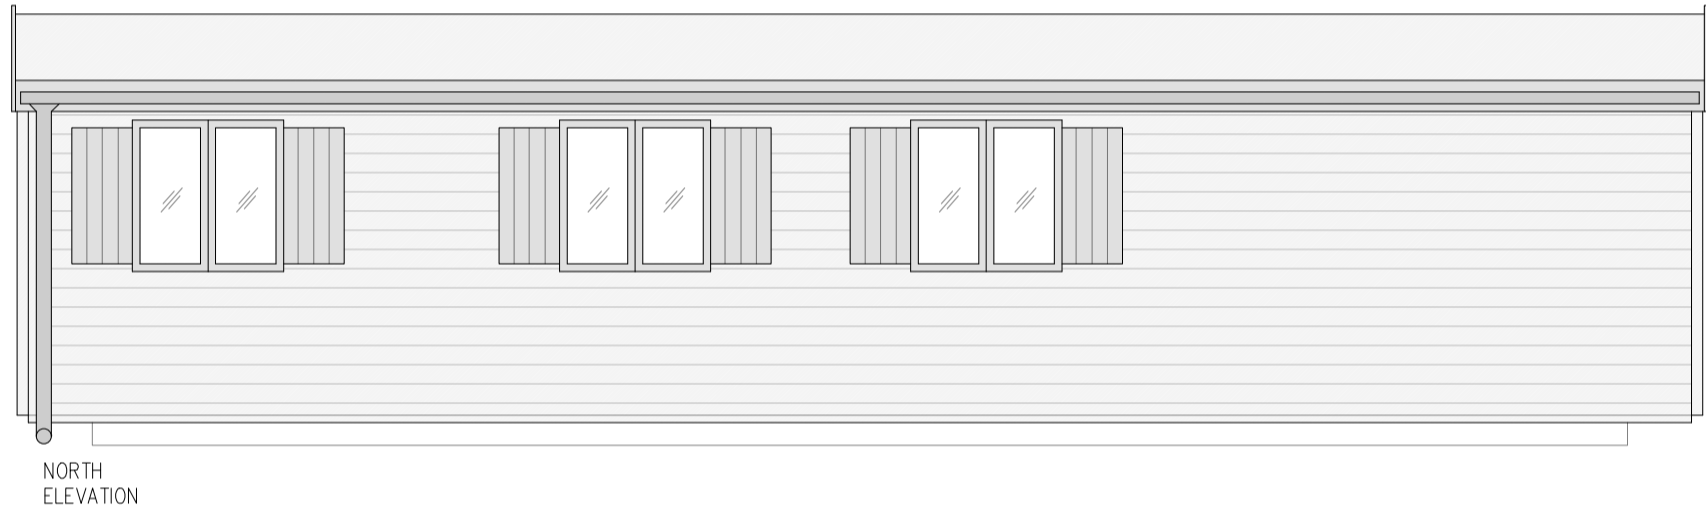

IAN PICK ASSOCIATES LTD
Specialist Agricultural & Rural Planning Consultants

Station Farm Offices
Wansford Road
Nafferton
Driffield
East Yorkshire
YO25 8NJ

W : www.ianpickassociates.co.uk

CLIENT
Low Moor Holiday Cottages
Low Moor Farm
Scalby
Scarborough
YO13 0DN

JOB TITLE
Log Cabin
(Retrospective)

DWG. TITLE
Elevations A1

SCALE 1=50
DRN SH

DWG. NUMBER
IP/PP/03

DATE Apr 21
REV -