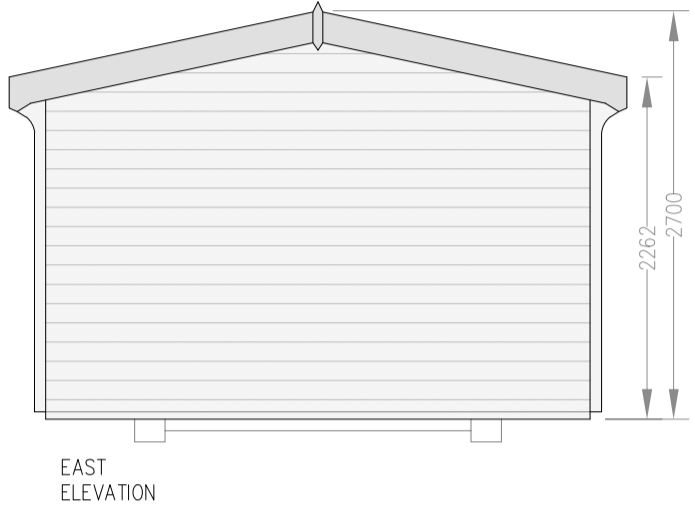

SCALE BAR 1:50

NYMNPA
20/04/2021