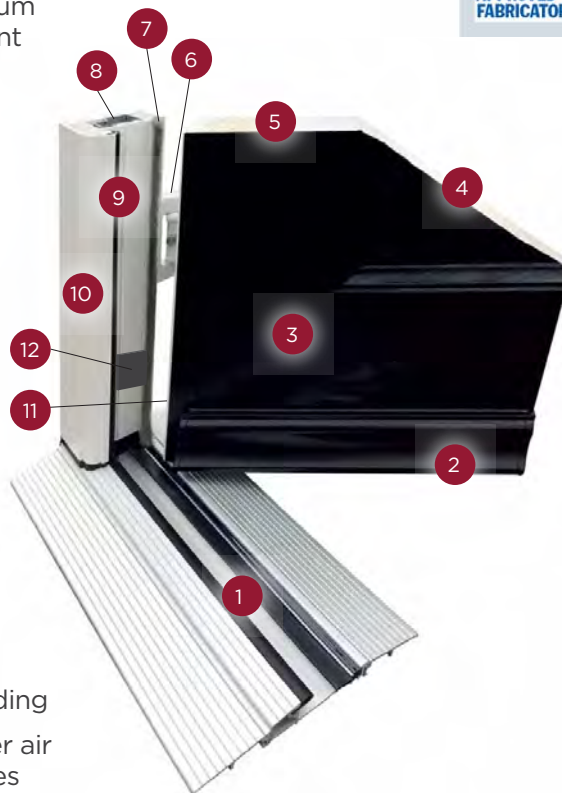

Composite Door Features

- 1 Stormguard low level aluminium thresh with optional Document 'M' wheelchair ramps
- 2 Authentic timber looking PVC weather-bar
- 3 GRP compression moulded skins
- 4 **Polyurethane thermally insulated core. The thermal performance of this product is far superior to timber**
- 5 Engineered timber frame
- 6 Adjustable hinge
- 7 Wool-pile weather seal
- 8 Galvanised Steel reinforcing
- 9 Black low line gasket
- 10 Choice of Sculptured or Chamfered outer-frame
- 11 2mm PVC Grained edge-banding
- 12 Foam bung reduces perimeter air circulation from drainage holes