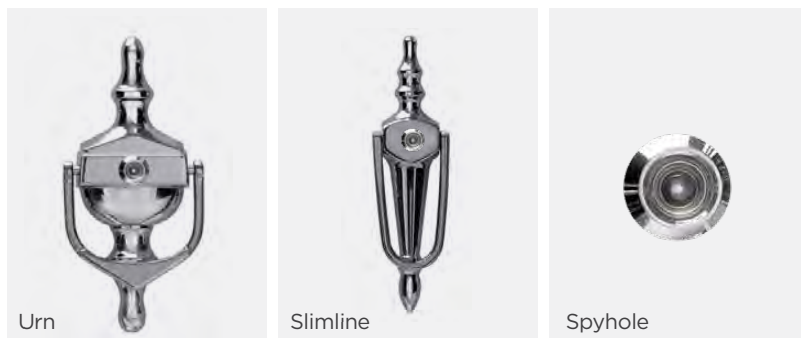

An eye for detail...

To keep up with marketplace demands, we have specially sourced a wide range of durable hardware in a good selection of colours and finishes, guaranteed to add those individual finishing touches. These have all been designed to withstand the rigours of the British weather and will still look good in years to come.

THE CLASSIC RANGE

KNOCKERS

SPYHOLES

LETTERPLATE

PULLS

ALL FURNITURE FEATURED BELOW IS USED IN CONJUNCTION WITH OUR KEY-WIND LOCK

NB: A 'Pull Knob' is usually used with a 'key wind door' and will be fitted to the outside of the door. Ask your installer for details. A key-wind door will be supplied with a thumbturn cylinder.