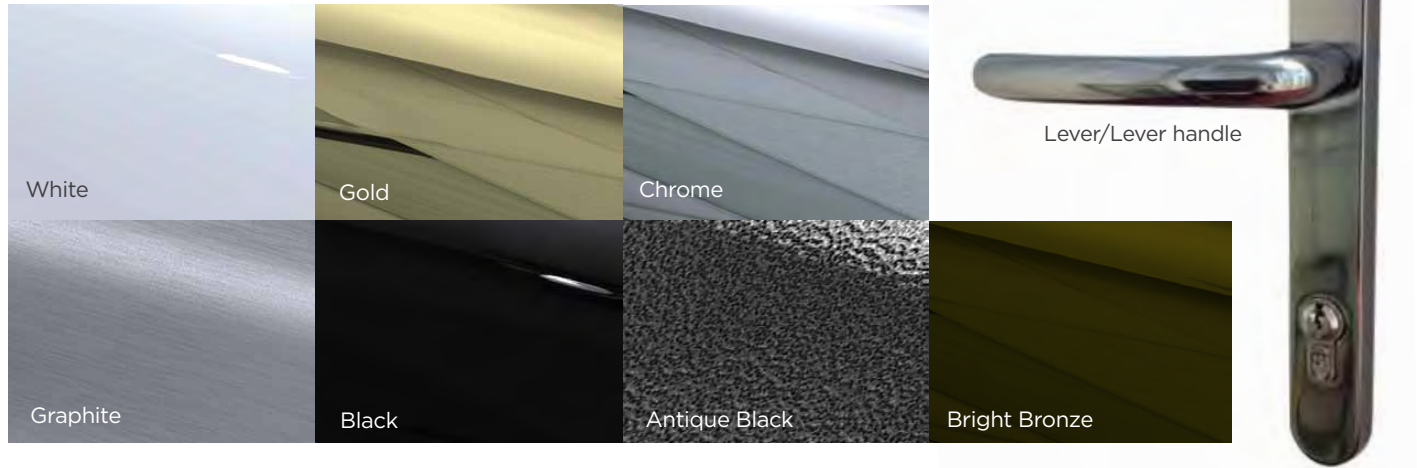

An eye for detail...

To keep up with marketplace demands, we have specially sourced a wide range of durable hardware in a good selection of colours and finishes, guaranteed to add those individual finishing touches. These have all been designed to withstand the rigours of the British weather and will still look good in years to come.

THE CLASSIC RANGE

KNOCKERS