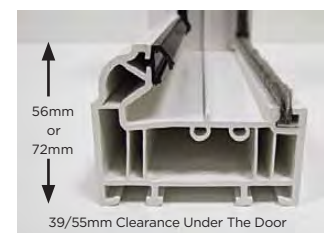

We also offer two different sizes of PVCu threshold.

Our lowest profile threshold is available in either silver or gold and is suitable for wheelchair access using the optional ramps that can be fitted both internally and externally.