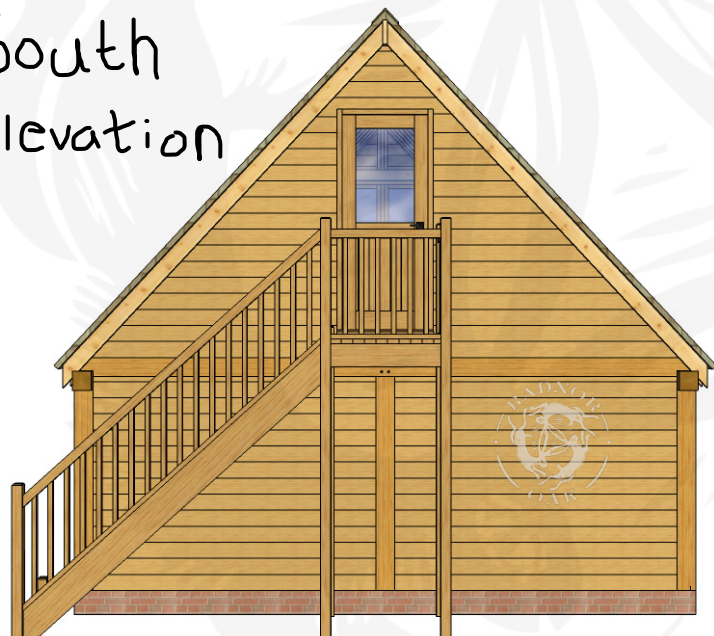

YOUR RADNOR OAK BUILDING

West Elevation

PRODUCT INFORMATION

ENTRANCE HEIGHT	2.10m
WIDTH inc. Staircase	7.00m
DEPTH	5.80m
HEIGHT	5.60m
ROOF PITCH	47°
NO. OF BAYS	2

South Elevation

This document has been produced for the sole use of the named customer or recipient. All images, designs, descriptions and other intellectual property included in this document belong to Radnor Oak Ltd. and copyright is reserved by them. Copying, reproducing or sharing is strictly forbidden unless expressly authorised in writing by Radnor Oak Ltd.