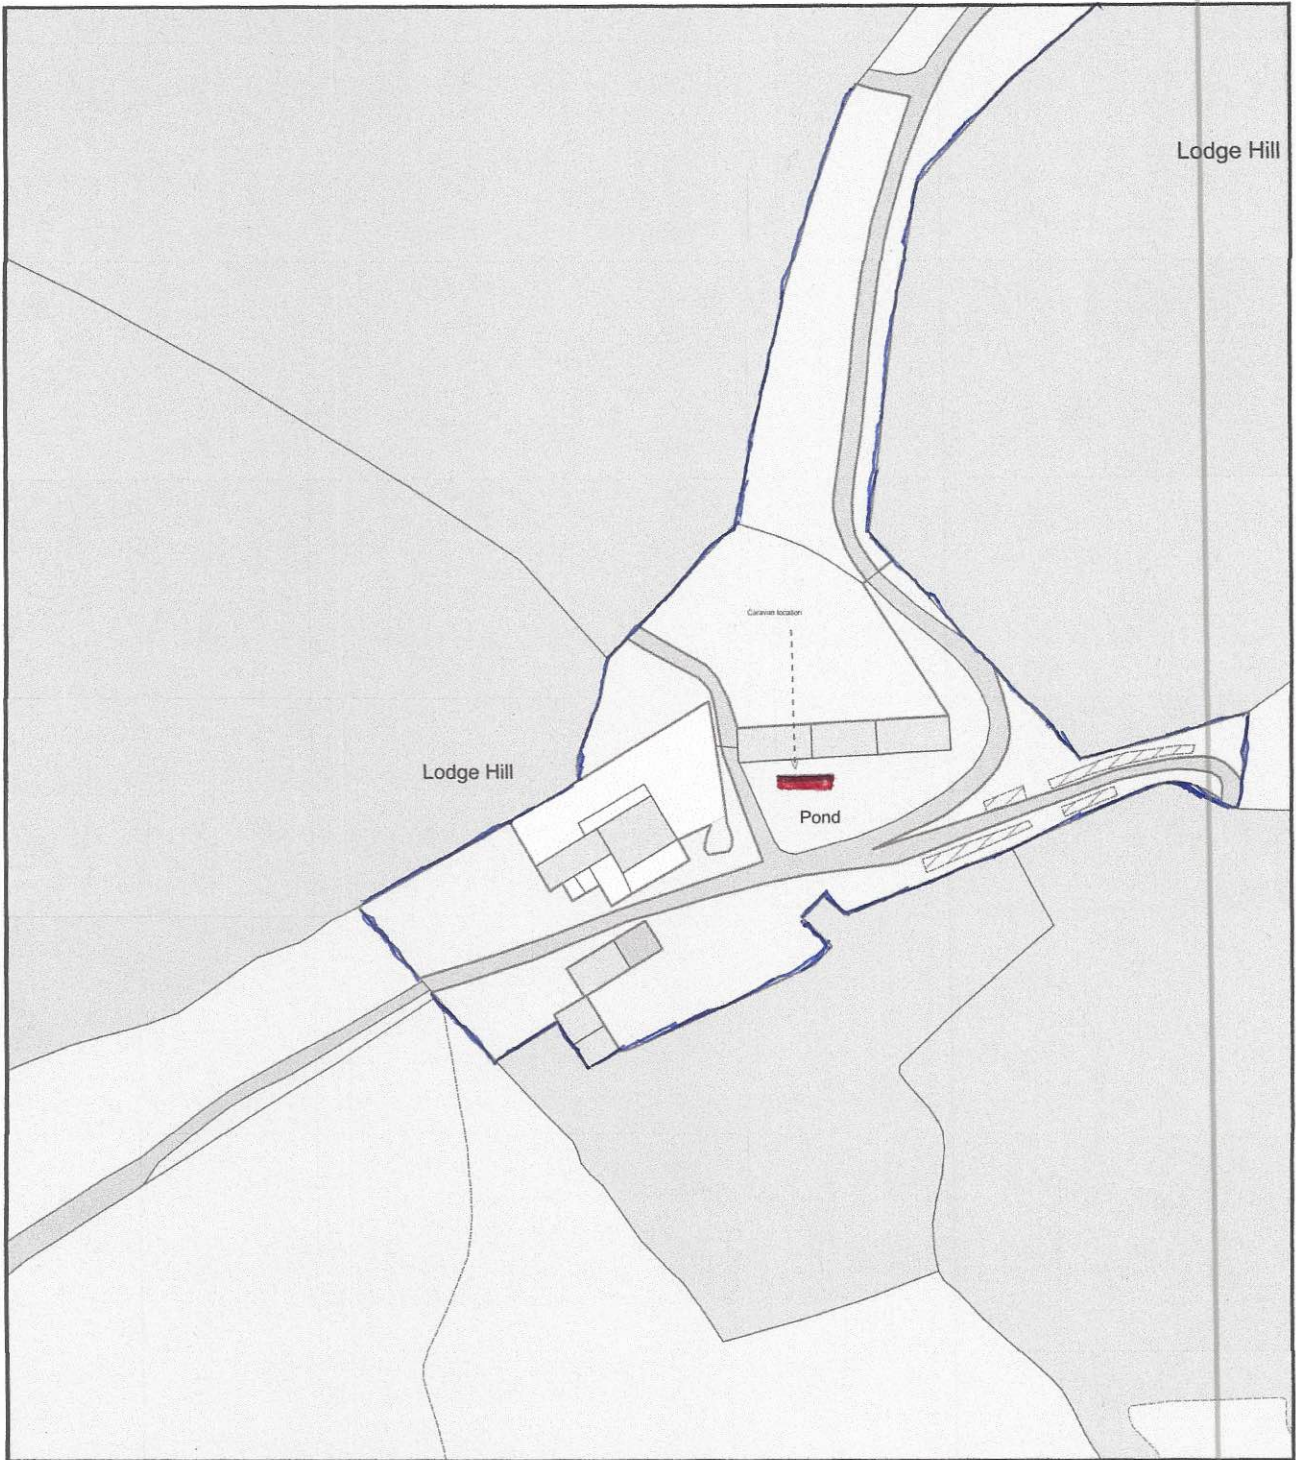


From: Robert Dillon

Sent: 02 June 2021 20:41

To: Planning

Cc: Hilary Saunders

Subject: Re: NYM/2021/0398/FL

Good evening Hilary

Please find attached our updated drawing for the siting of a caravan, the caravan location is shown in red and the property boundary shown in blue

Thanks Robert

Caravan location at Lodge hill farm

Plan Produced for: North York moors planning de
Date Produced: 26 May 2021
Plan Reference Number: TQRQM21146163537286
Scale: 1:1250 @ A4

AMENDED

NYMNP
03/06/2021