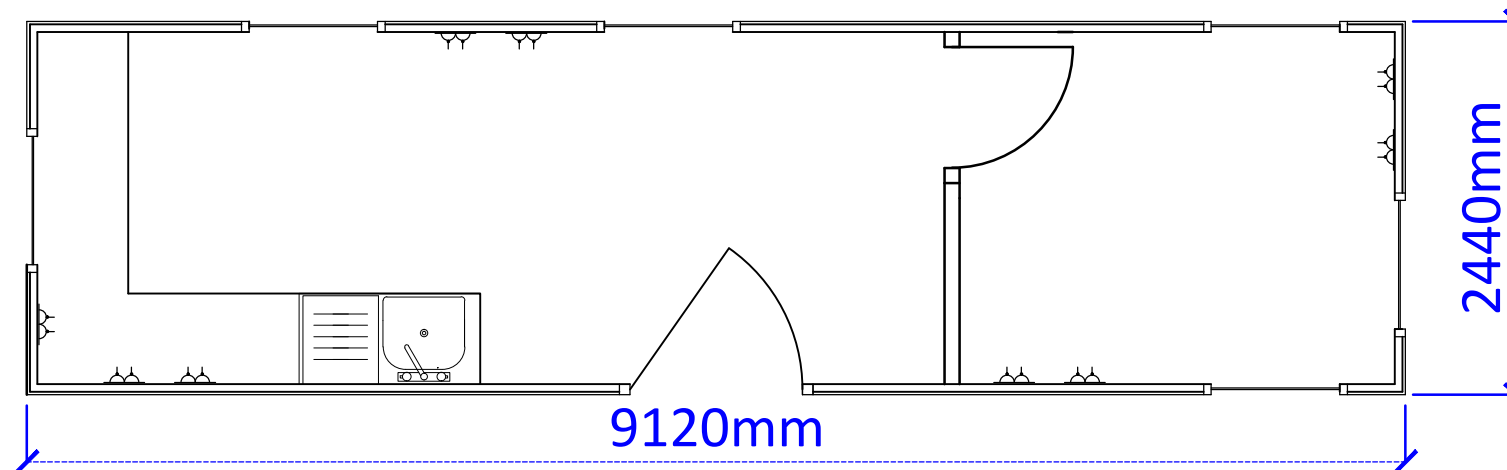

**Go Ape - Dalby  
Proposed Container  
1:1250 Location Plan**

488000m

487900m

485500m

485600m

485700m

NYMNPA

26/05/2021

Rear Elevation

NYMNPA  
26/05/2021

Front Elevation

<p>PROJECT NAME AND ADDRESS</p> <p>Go Ape Dalby Forest Container Layout</p>	<p>DRAWING TITLE</p> <p><b>Floor Plan &amp; Elevations of Proposed Container</b></p>	<table border="1"> <tr> <td>DATE:</td> <td>REVISION NUMBER</td> </tr> <tr> <td>April 2016</td> <td></td> </tr> <tr> <td>SCALE:</td> <td></td> </tr> <tr> <td>1:50</td> <td></td> </tr> </table>	DATE:	REVISION NUMBER	April 2016		SCALE:		1:50		<p>SPECIFICATION:</p> <p>9120 x 2430 x 2590mm Container clad with stained larch wood</p>	
DATE:	REVISION NUMBER											
April 2016												
SCALE:												
1:50												