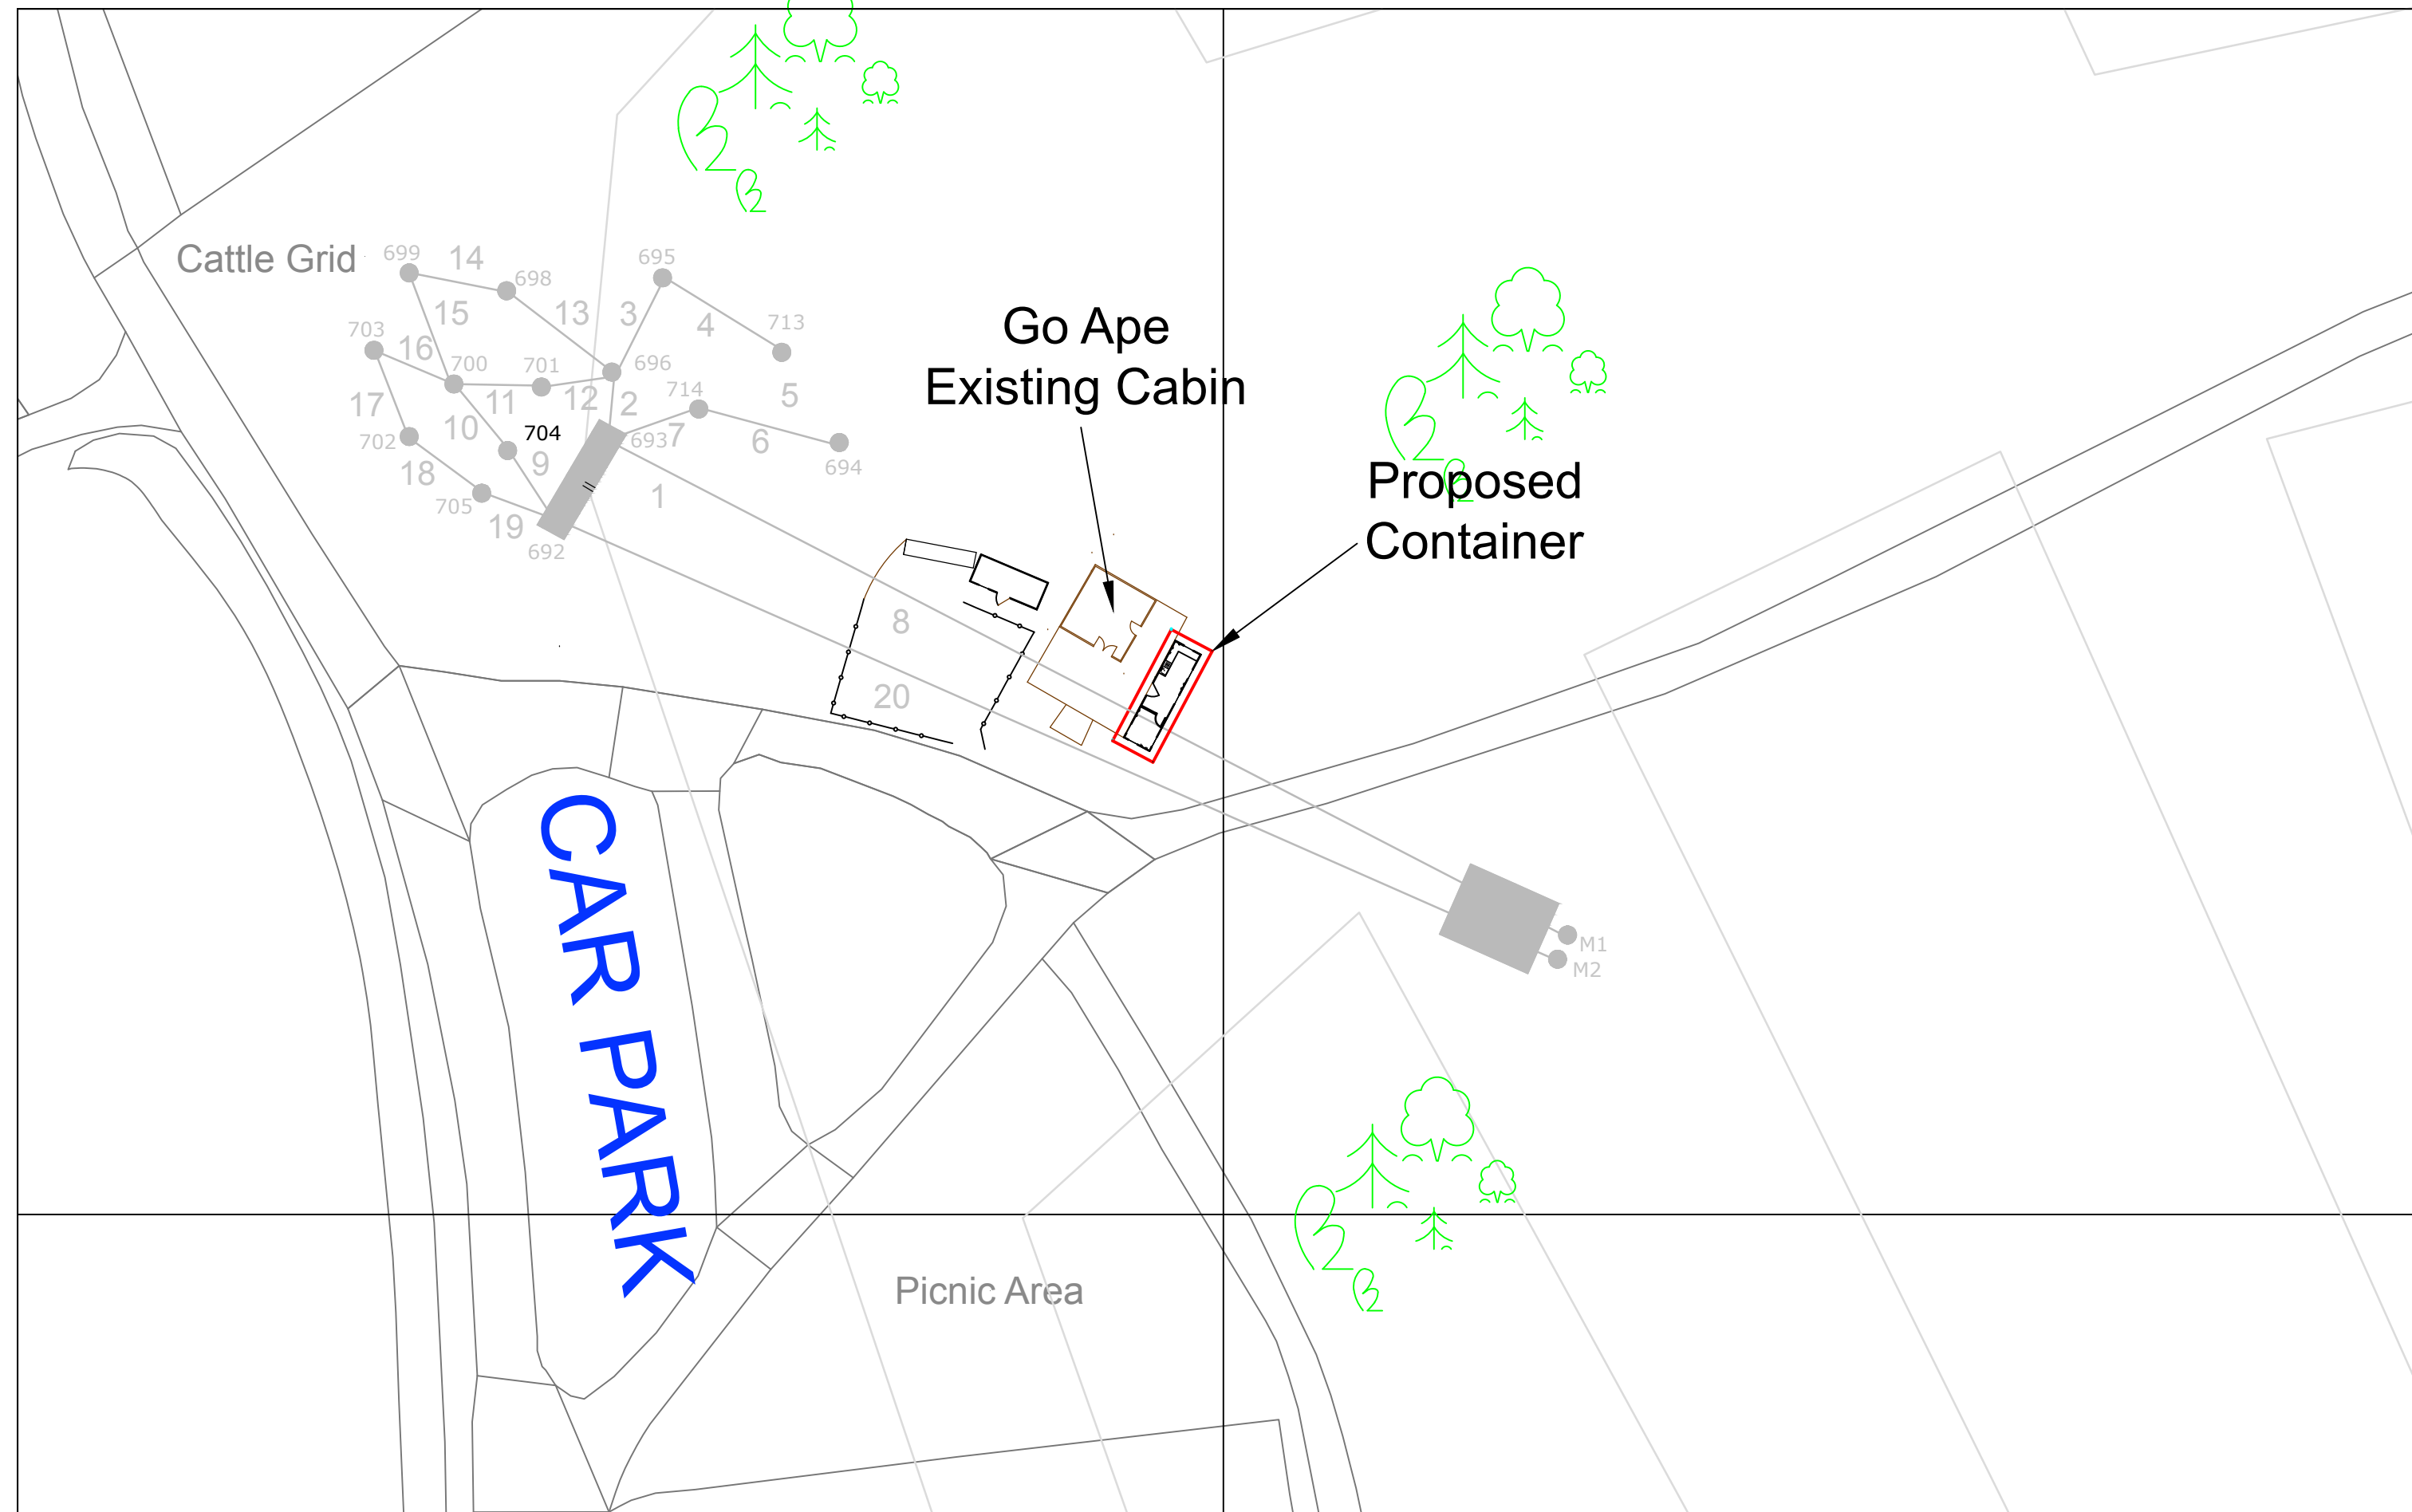

- Stairs to TTJ and zip wire departure Zone
- Tree Top Junior Course Activity
- 13 Tree Top Junior Activity Number
- Zip Landing Zone
- ▨ Go Ape Treetop Adventure Course Area
- OS Buildings
- Proposed Extension to Go Ape Reception Cabin

**Go Ape - Dalby  
Proposed Container  
1:1250 Location Plan**

488000m

487900m

485500m

485600m

485700m

NYMNPA

26/05/2021

Rear Elevation

NYMNPA  
26/05/2021

Front Elevation

<p>PROJECT NAME AND ADDRESS</p> <p>Go Ape Dalby Forest Container Layout</p>	<p>DRAWING TITLE</p> <p><b>Floor Plan &amp; Elevations of Proposed Container</b></p>	<table border="1"> <tr> <td>DATE:</td> <td>REVISION NUMBER</td> </tr> <tr> <td>April 2016</td> <td></td> </tr> <tr> <td>SCALE:</td> <td></td> </tr> <tr> <td>1:50</td> <td></td> </tr> </table>	DATE:	REVISION NUMBER	April 2016		SCALE:		1:50		<p>SPECIFICATION:</p> <p>9120 x 2430 x 2590mm Container clad with stained larch wood</p>	
DATE:	REVISION NUMBER											
April 2016												
SCALE:												
1:50												