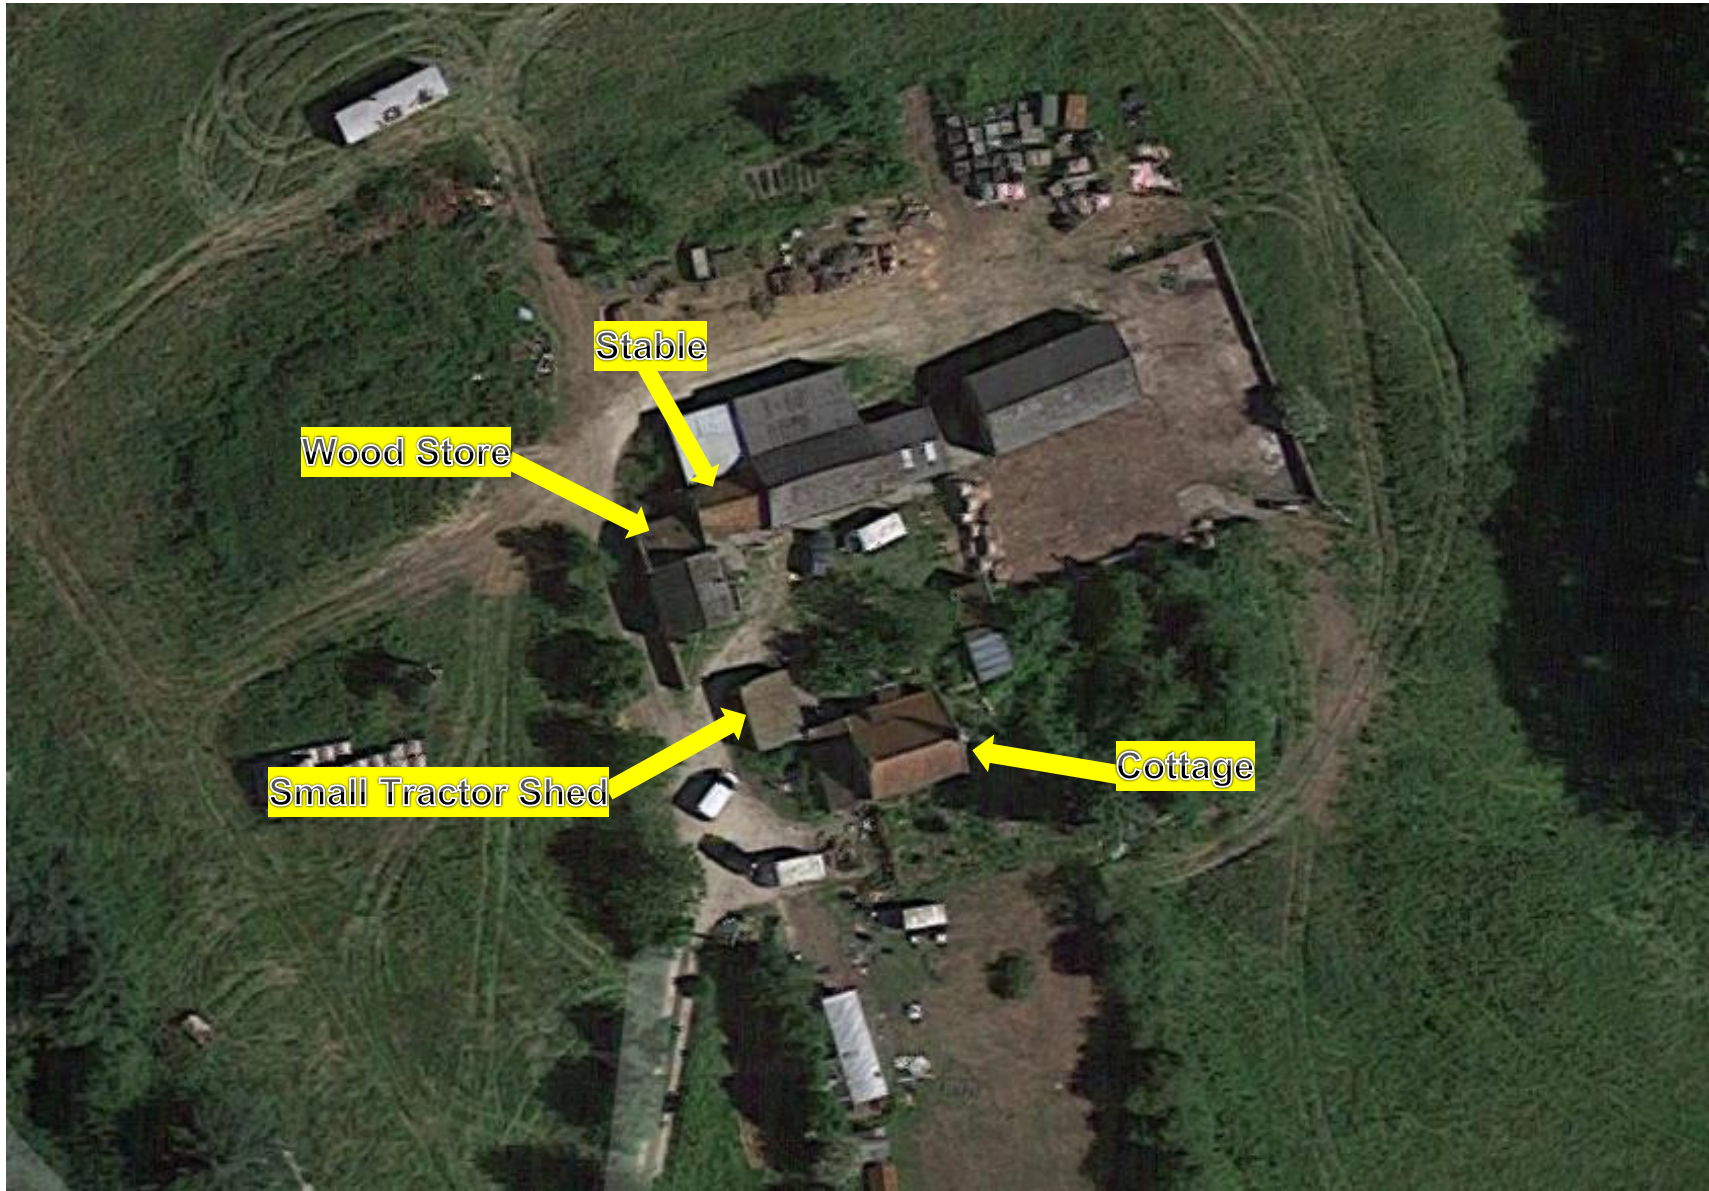

NYMNP

28/07/2021

Mount Misery Roof Photos

Stable Roof

Purlin joint detail

General Decay

Lintel Decay

Wood Store

The picture shows the existing beam with the bird's mouth and existing wall plate

Vernacular alteration and general decay

General Decay
Tractor Shed

Roof timbers layout with wood worm infestation