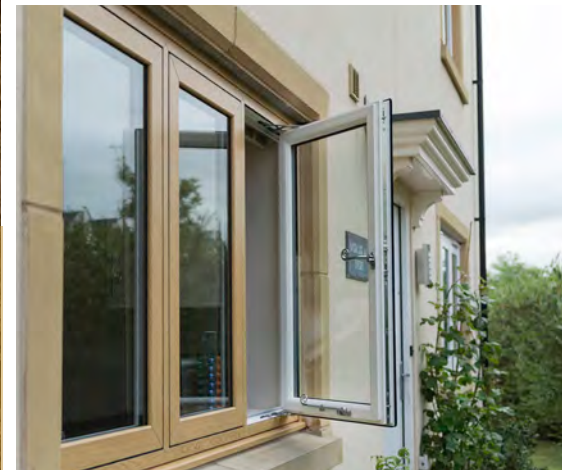

Designed to make a difference to any property
See the beautiful authenticity of the Genesis Flush Sash for yourself