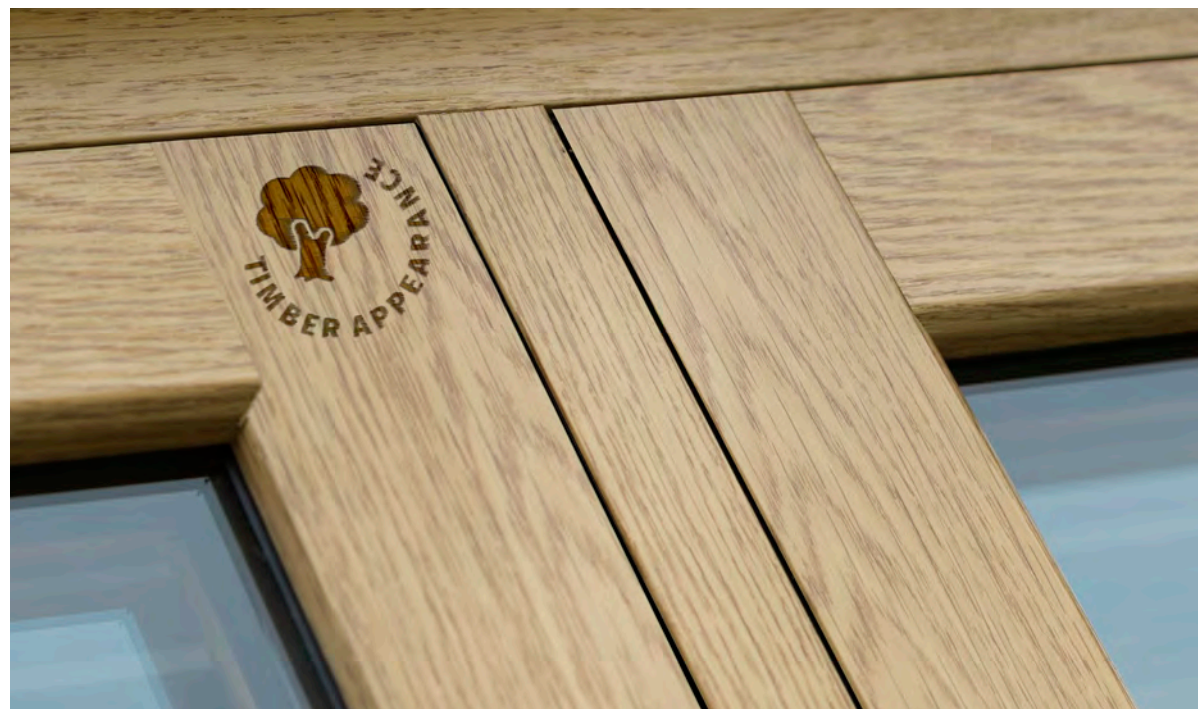

Genesis Flush Sash

STYLE AND QUALITY IN EVERY DETAIL

When you're designing and manufacturing stunning timber-alternative Flush Sash windows, it's the attention to detail that makes the difference. Every aspect of the window has to be perfect, both in appearance and quality.

That's the philosophy behind The Genesis Collection.

We are constantly innovating and improving our windows to perfect every element and provide the very best for your home.

We have decades of design experience and know-how that allows us to engineer our windows in-house.

The result is as truly unique, hand-built, quality engineered window that combines traditional style and elegance with modern strength and performance.