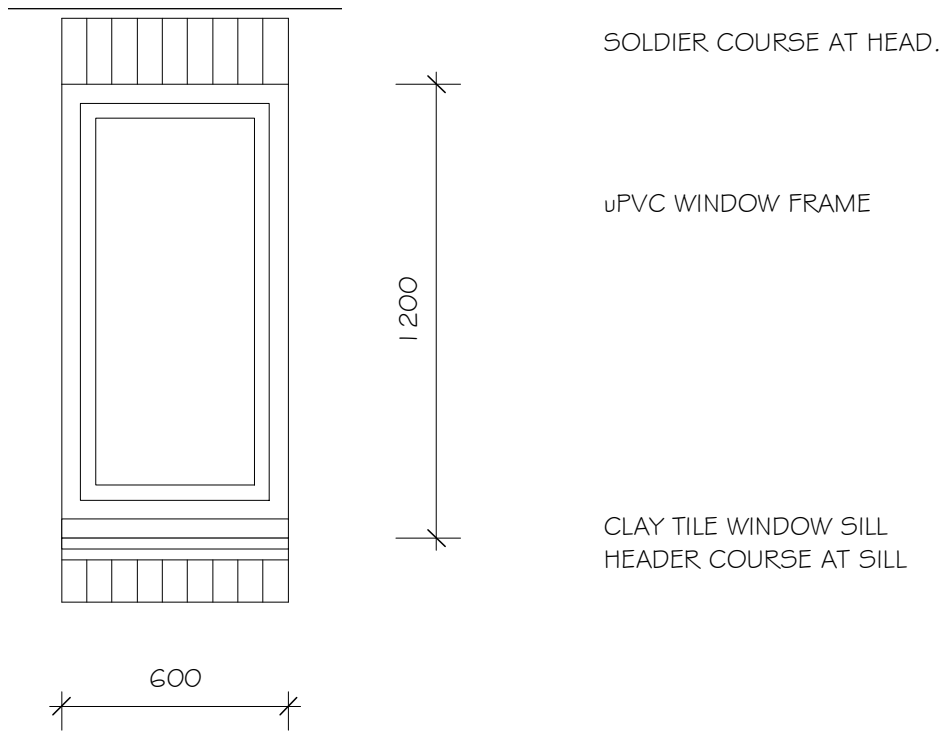

1:1250 scale print at A4, Centre: 486607 E, 506828 N

©Crown Copyright Ordnance Survey. Licence no. 100019980

NYMNPA
09/08/2021

EXISTING WEST ELEV.

PROPOSED WEST ELEV.

EXISTING FIRST FLOOR WINDOW OPENING. Scale 1:20

PROPOSED FIRST FLOOR WINDOW OPENING. Scale 1:20

Proposed:
WINDOW FRAMES
at
161, COACH ROAD
SLEIGHTS

Drawing:
as EXISTING &
as PROPOSED

Drawing No. 323/01
Date: AUGUST 2021
Scale: 1/100 & 1/20

MICHAEL MILLER
BA(Hons) ARCH. MCIAT
Architectural Consultant.