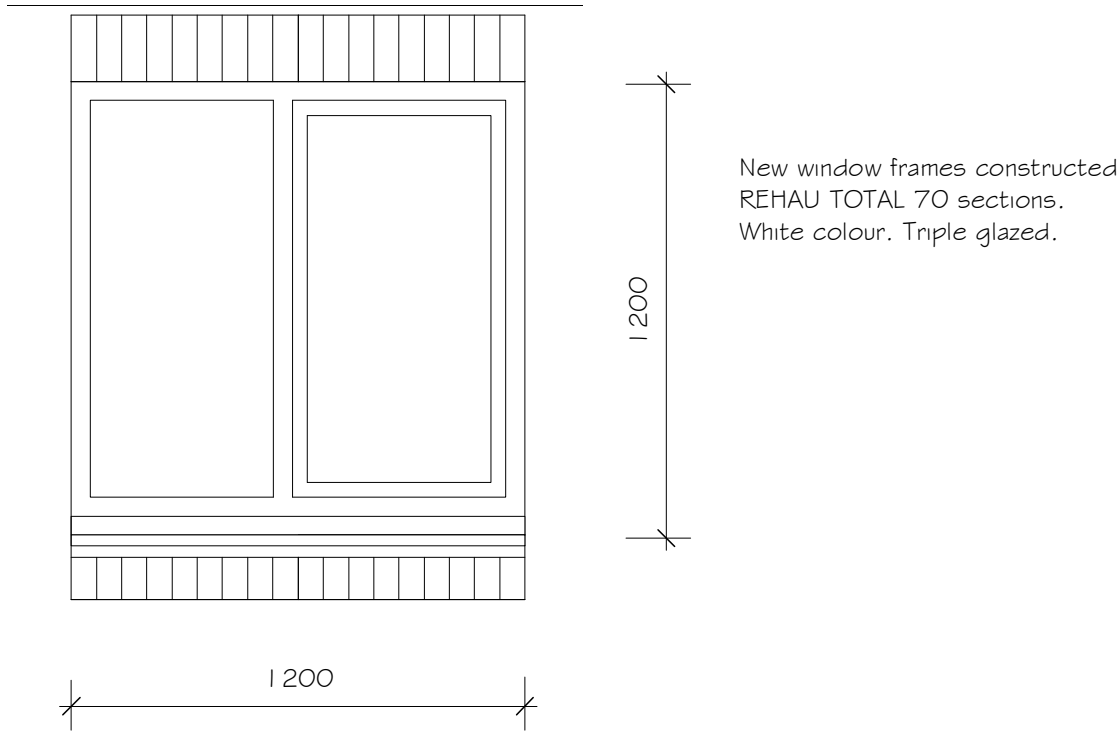

1:1250 scale print at A4, Centre: 486607 E, 506828 N

©Crown Copyright Ordnance Survey. Licence no. 100019980

NYMNPA
09/08/2021

EXISTING WEST ELEV.

PROPOSED WEST ELEV.

EXISTING FIRST FLOOR WINDOW OPENING. Scale 1:20

PROPOSED FIRST FLOOR WINDOW OPENING. Scale 1:20

Proposed:
WINDOW FRAMES
at
161, COACH ROAD
SLEIGHTS

Drawing:
as EXISTING &
as PROPOSED

Drawing No. 323/01
Date: AUGUST 2021
Scale: 1/100 & 1/20

MICHAEL MILLER
BA(Hons) ARCH. MCIAT
Architectural Consultant.