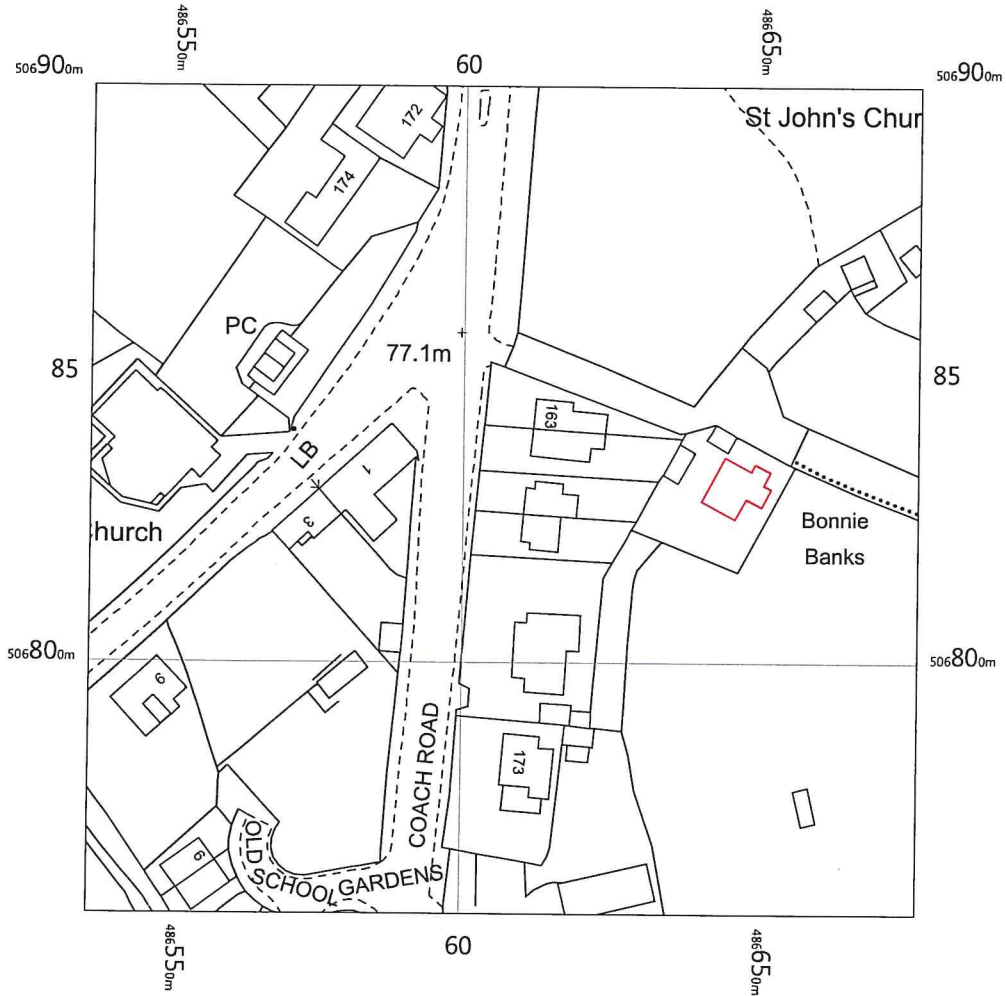

161 Coach Road, YO22 5EN

NYMNPA

23/07/2021

161 Coach Road,
Sleights,
Whitby,
North Yorkshire
YO22 5EN

OS MasterMap 1250/2500/10000 scale
Wednesday, June 23, 2021, ID: CMMPM-00971705
www.myplanningmap.co.uk

1:1250 scale print at A4, Centre: 486607 E, 506828 N

©Crown Copyright Ordnance Survey. Licence no. 100019980

NYMNPA
09/08/2021

EXISTING WEST ELEV.

PROPOSED WEST ELEV.

EXISTING FIRST FLOOR WINDOW OPENING. Scale 1:20

16 PARK VIEW. GLAISDALE.
WHITBY
NORTH YORKSHIRE.
YO21 2PP.
Tele: 01 947 897 497.

NB. SIZES SHOWN ARE NOMINAL.
ACTUAL OPENING SIZE TO NEAREST BRICK COURSE.