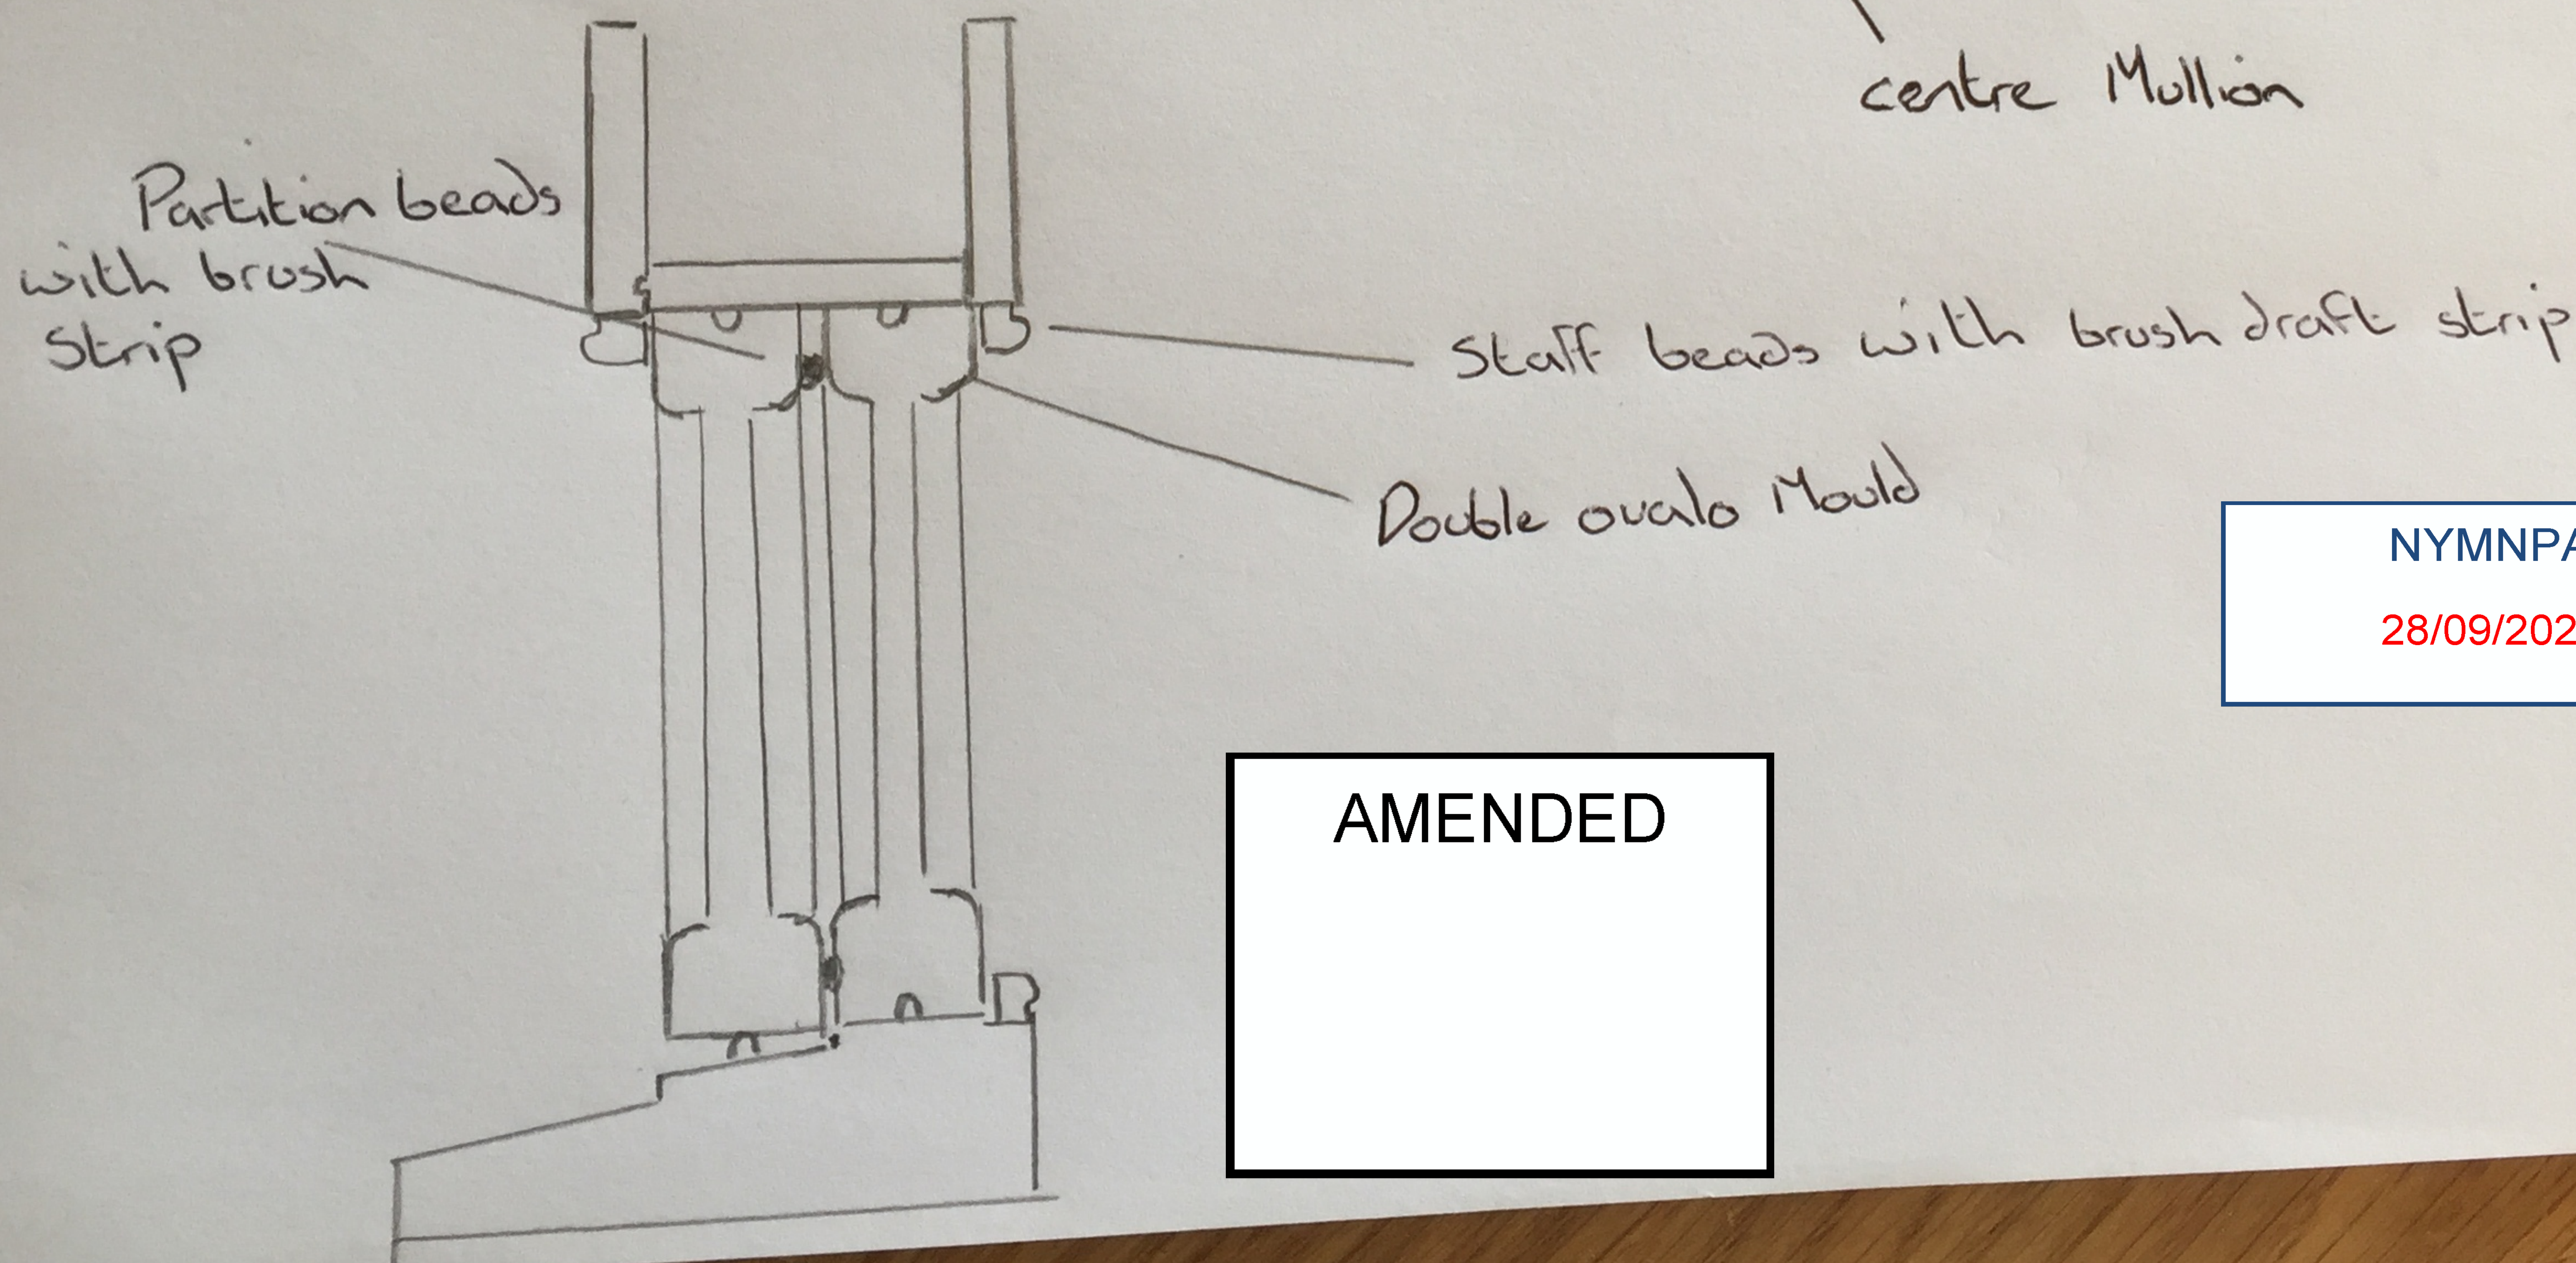

Ref Dormer  
window  
Beeston cottage  
Robin Hoods  
Bay

Ref NYM  
12021/0375/LB

To be built in  
accoya.

All rebates  
1/4 deep to take  
Slimline DG units

All mouldings to the  
back of the frame  
to be Double ovolo  
as of original