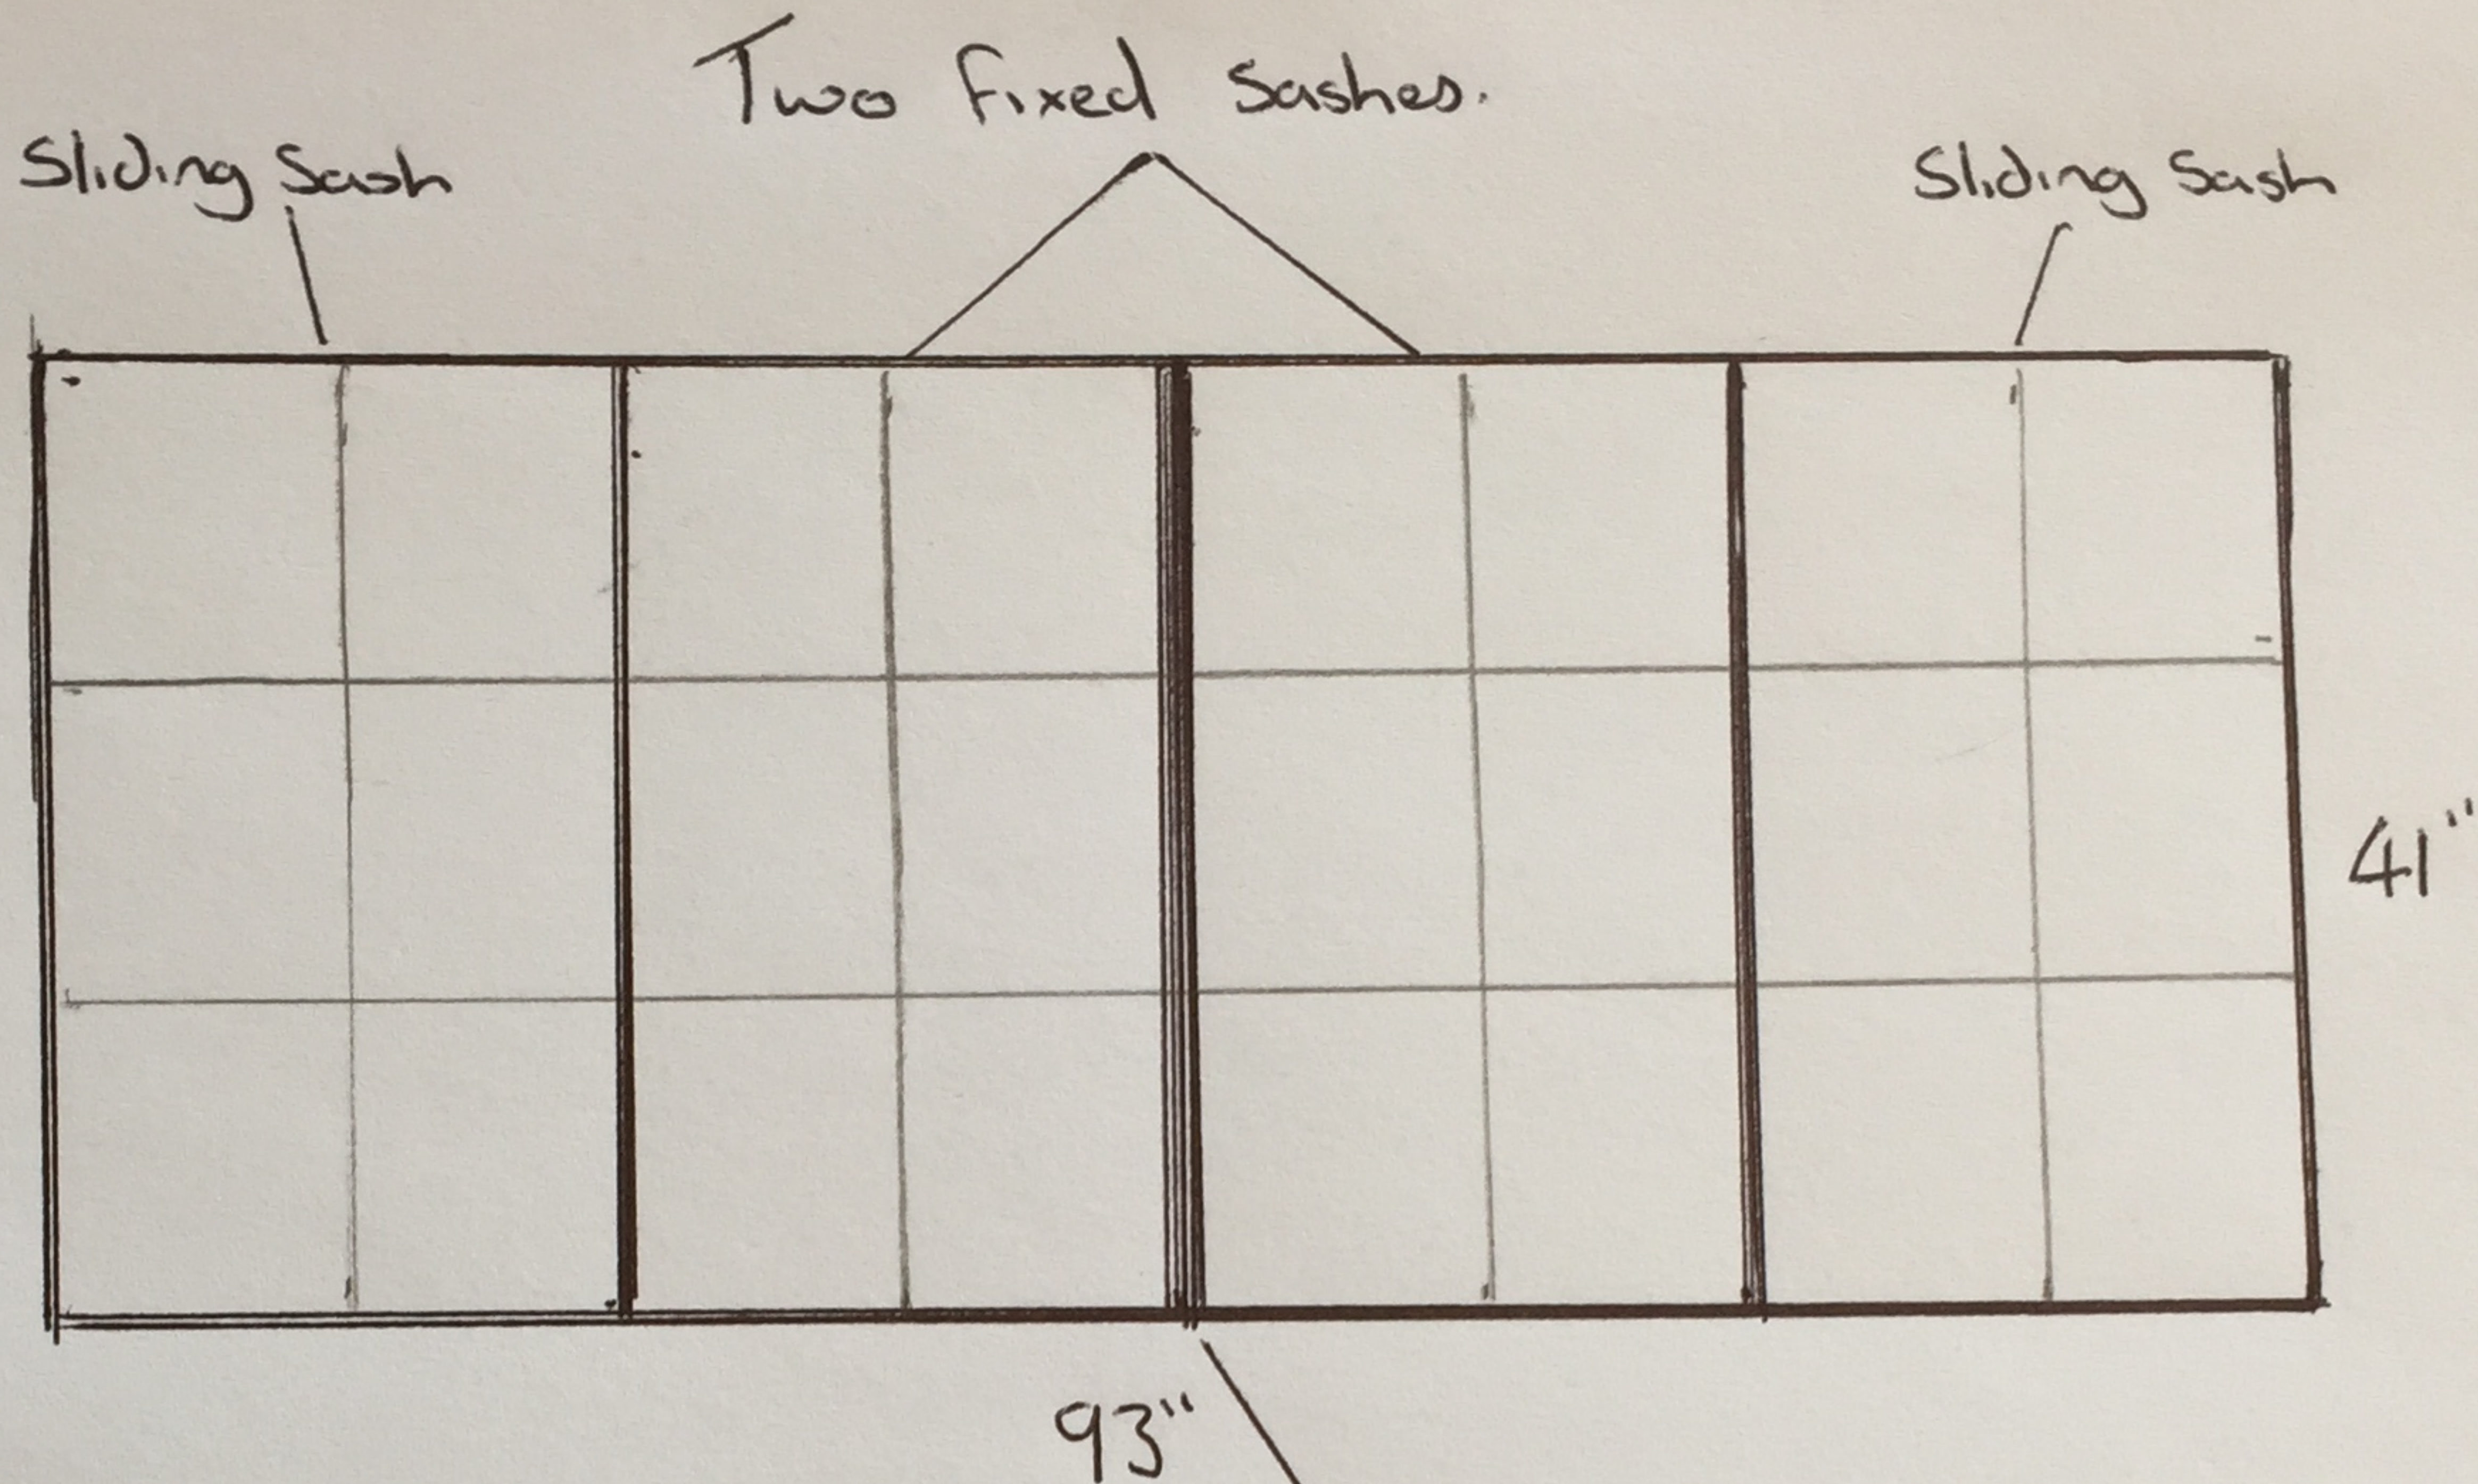

Ref Dormer  
window  
Beeston cottage  
Robin Hoods  
Bay

Ref NYM  
12021/0375/LB

To be built in  
accoya.

All rebates  
1/4 deep to take  
Slimline DG units

All mouldings to the  
back of the frame  
to be Double ovolo  
as of original