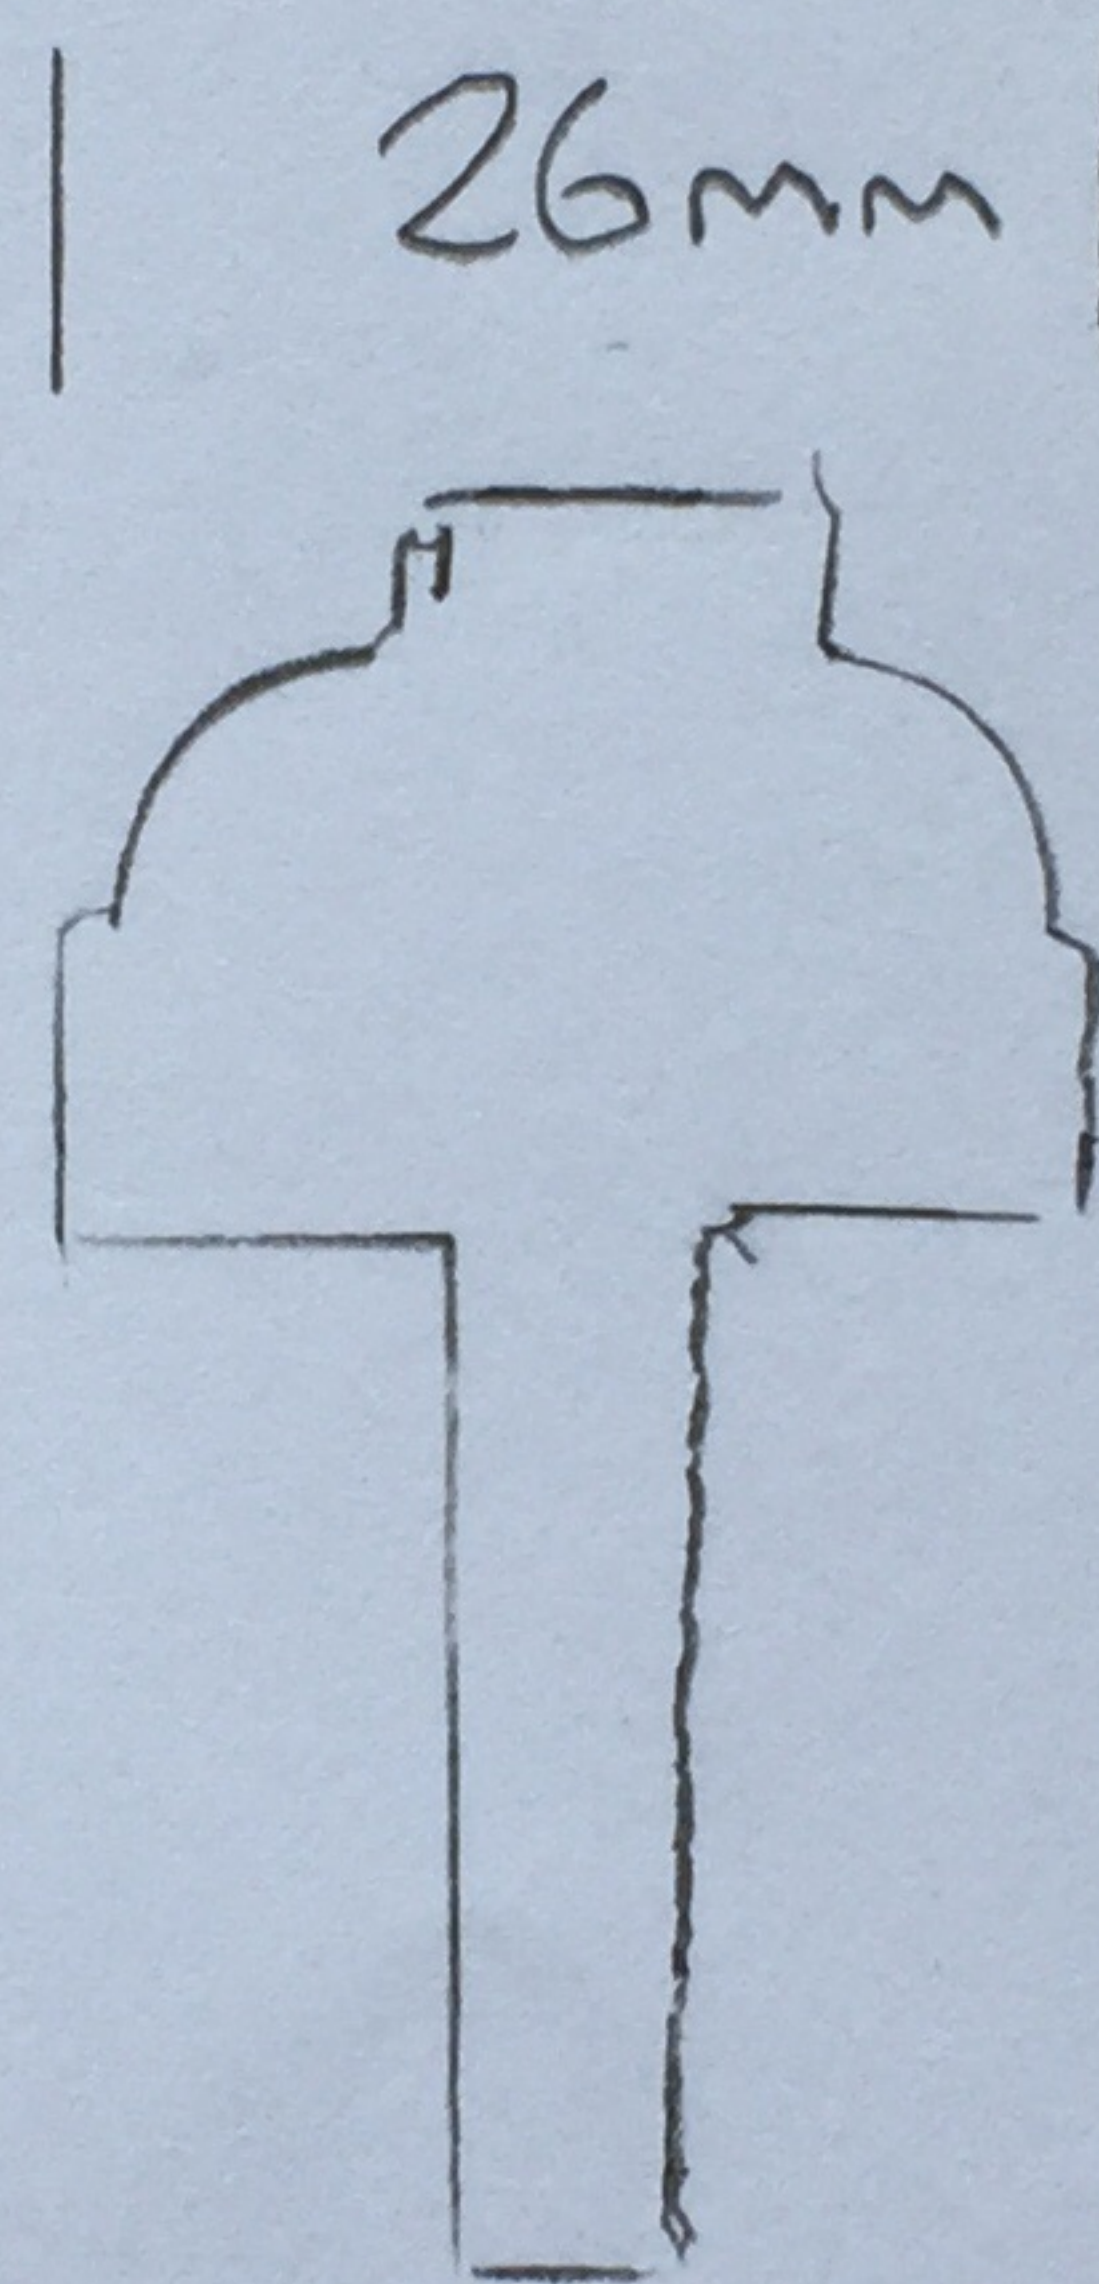

Ref christine kirk
Beeston cottage
Robin Hood's
Bay

ovalo mould.

Profile of actual
glazing bar

45mm

For Kelsey Blain

NYMNPA
12/10/2021

k.blain@northyorkmoors.org.uk