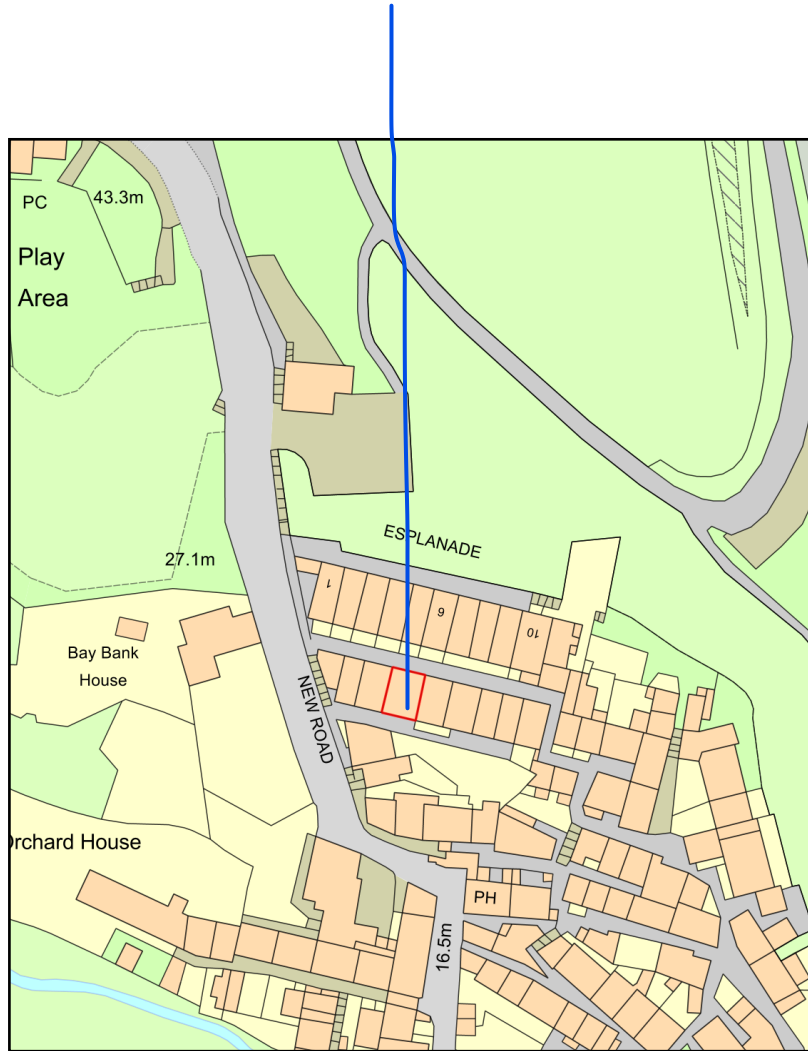

# Yarra House, 4 Bloomswell, Robin Hoods Bay

Plan Produced for: Deborah Reed  
Date Produced: 05 Oct 2021  
Plan Reference Number: TQRQM21278165305976  
Scale: 1:1250 @ A4