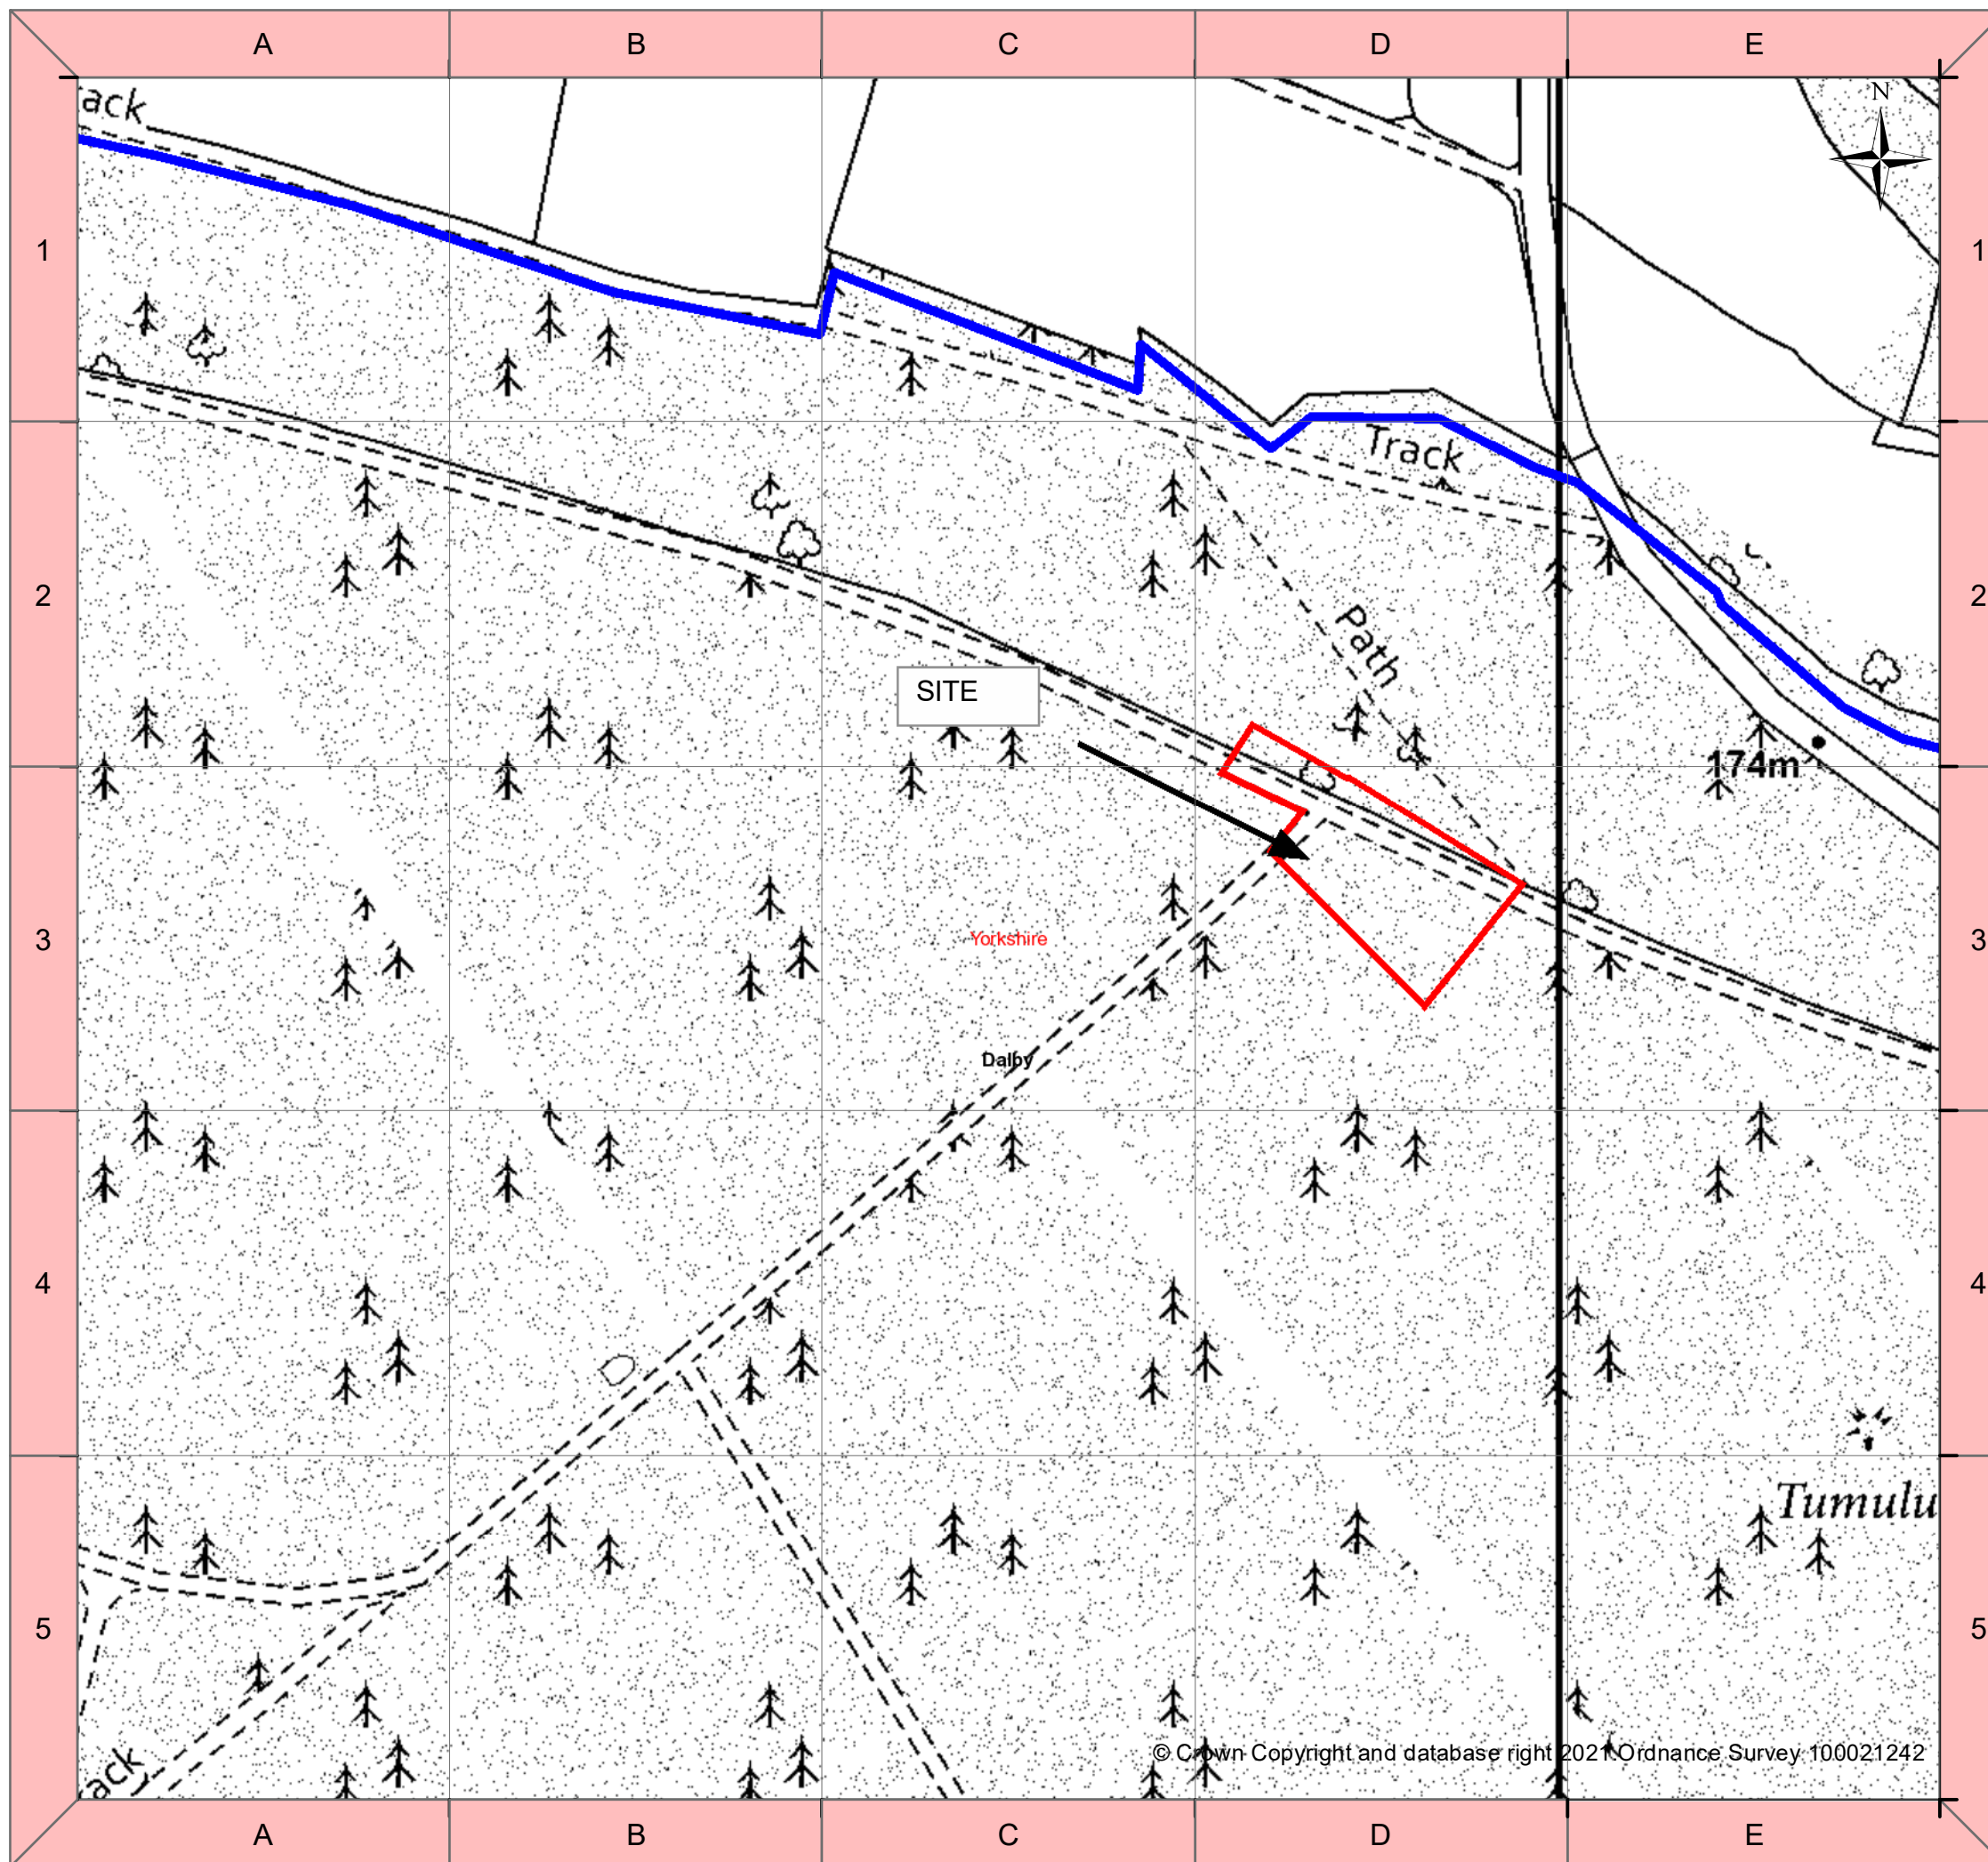

Title: Singing Room Site Plan  
 Date: 1 September 2021  
 Author: Martin O'Vastar  
 Scale @ A3: 1:25,000

- Legend
- Blocks
  - Districts

NYMNPA  
 18/10/2021

Forestry England forests and woodlands have been certified in accordance with the UK Woodland Assurance Standard (UKWAS)

© Crown Copyright and database right 2021. Ordnance Survey 100021242

Title: Singing Room Site Plan  
 Date: 1 September 2021  
 Author: Martin O'Vastar  
 Scale @ A3: 1:2,500

Legend

Blocks

Districts

Districts