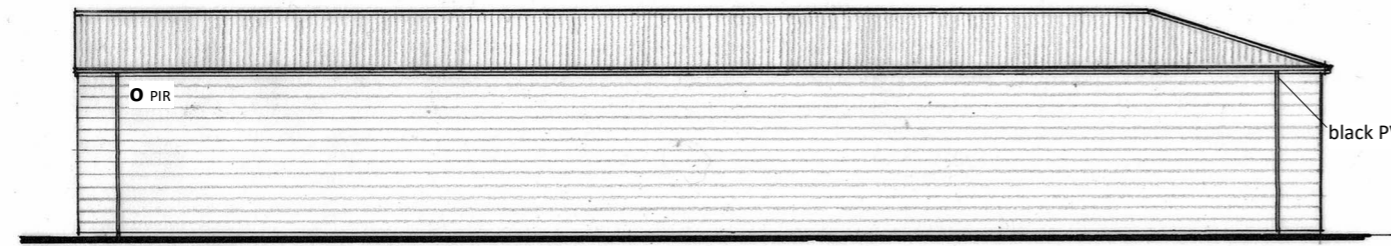

walls clad in mid-brown stained and preserved horizontal timber shiplap boarding

roof covering of black Onduline sheet

700x700mm ventilation openings with metal bar protection and external closable window

3no low wattage and downward pointing security lights at eaves level activated by PIR sensors

**South West Elevation**

**North East Elevation**

1250mm wide vertically boarded stable doors with pressed aluminium cover strip over bottom door

black PVC rainwater goods

**South East Elevation**

**South West Elevation**

5no low wattage downlights inset into the eaves overhang with manual switching with automatic dusk to dawn override

3no low wattage and downward pointing security lights at eaves level activated by PIR sensors