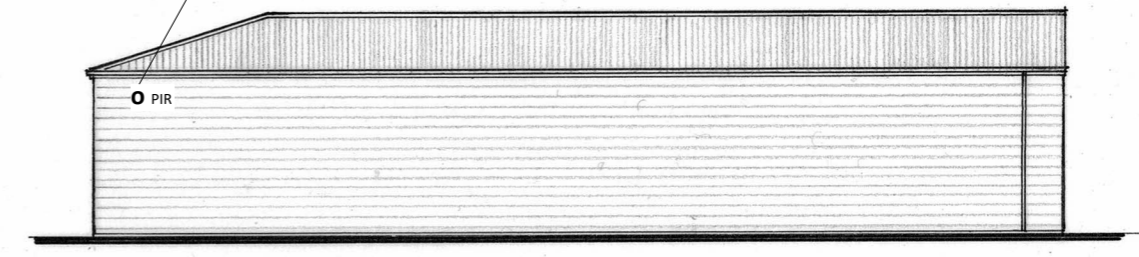

walls clad in mid-brown stained and preserved horizontal timber shiplap boarding

roof covering of black Onduline sheet

700x700mm ventilation openings with metal bar protection and external closable window

3no low wattage and downward pointing security lights at eaves level activated by PIR sensors

**South West Elevation**

**North East Elevation**

1250mm wide vertically boarded stable doors with pressed aluminium cover strip over bottom door