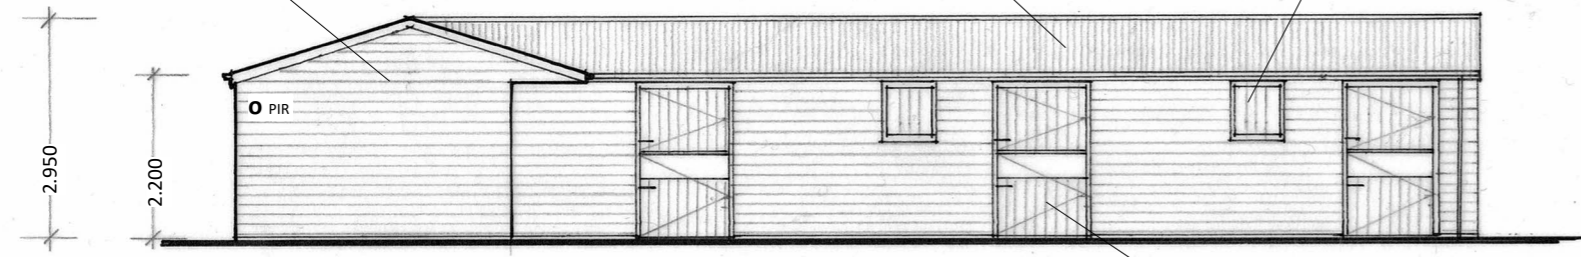

walls clad in mid-brown stained and preserved horizontal timber shiplap boarding

roof covering of black Onduline sheet

700x700mm ventilation openings with metal bar protection and external closable window

3no low wattage and downward pointing security lights at eaves level activated by PIR sensors

**South West Elevation**

**North East Elevation**

1250mm wide vertically boarded stable doors with pressed aluminium cover strip over bottom door