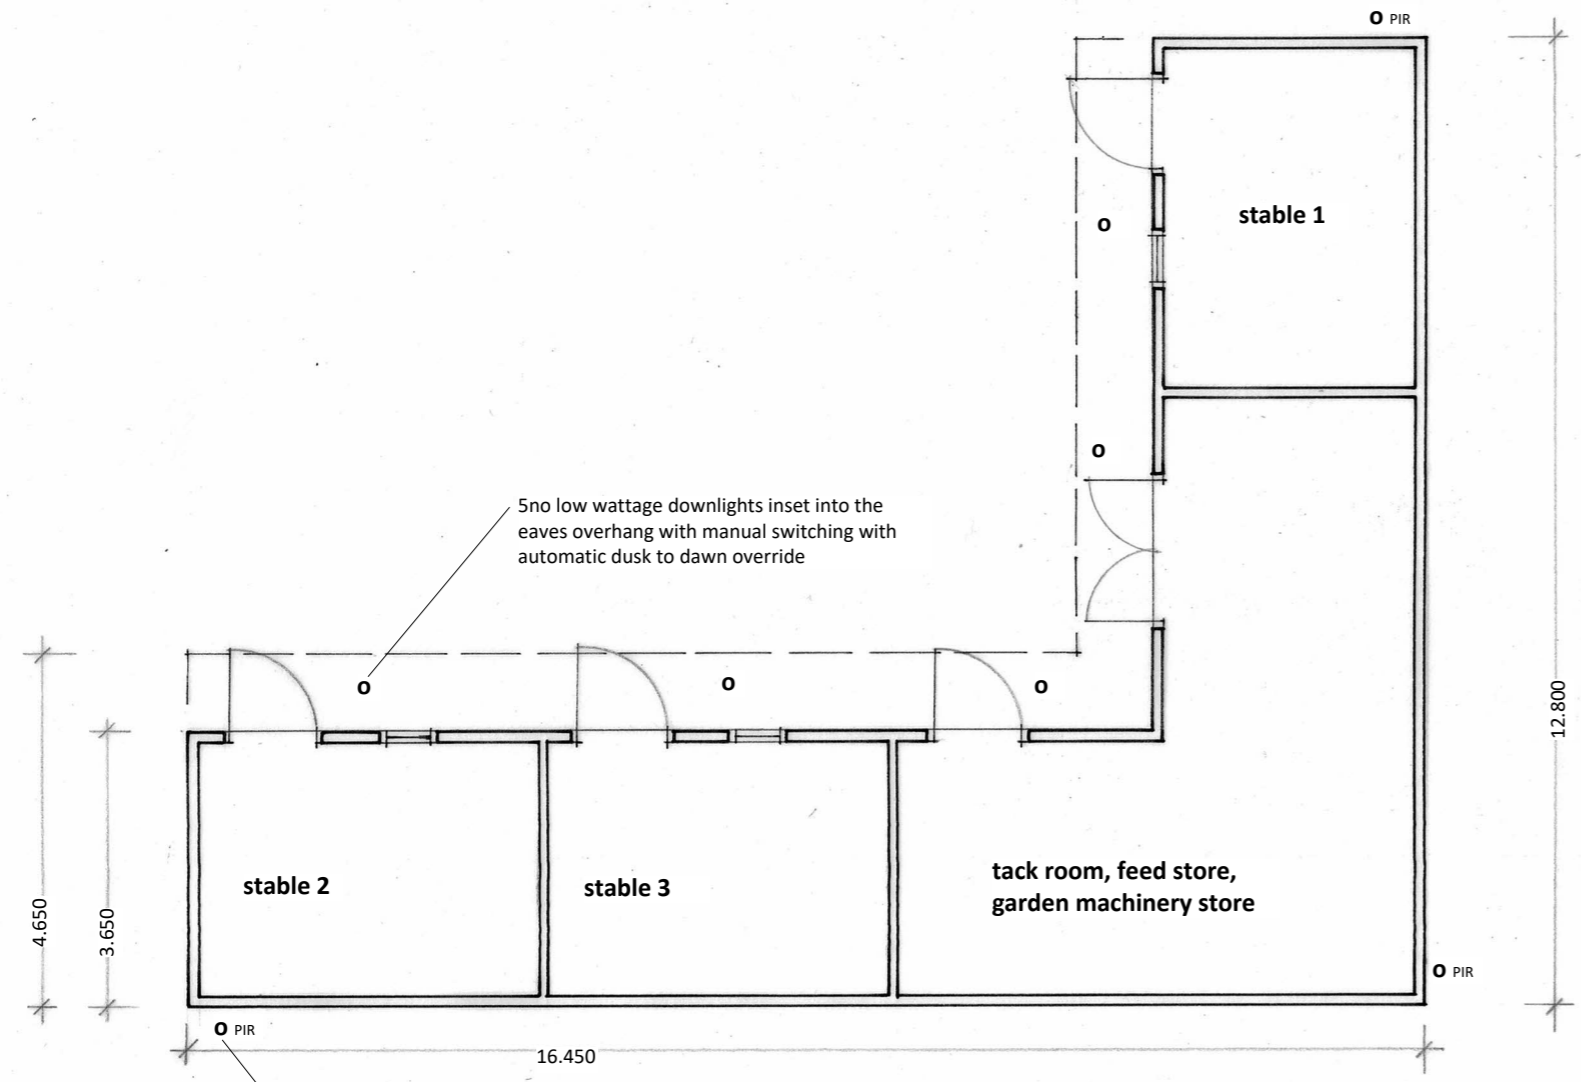

walls clad in mid-brown stained and preserved horizontal timber shiplap boarding

roof covering of black Onduline sheet

700x700mm ventilation openings with metal bar protection and external closable window

3no low wattage and downward pointing security lights at eaves level activated by PIR sensors

**South West Elevation**

**North East Elevation**

1250mm wide vertically boarded stable doors with pressed aluminium cover strip over bottom door

black PVC rainwater goods

**South East Elevation**

**South West Elevation**

5no low wattage downlights inset into the eaves overhang with manual switching with automatic dusk to dawn override

3no low wattage and downward pointing security lights at eaves level activated by PIR sensors