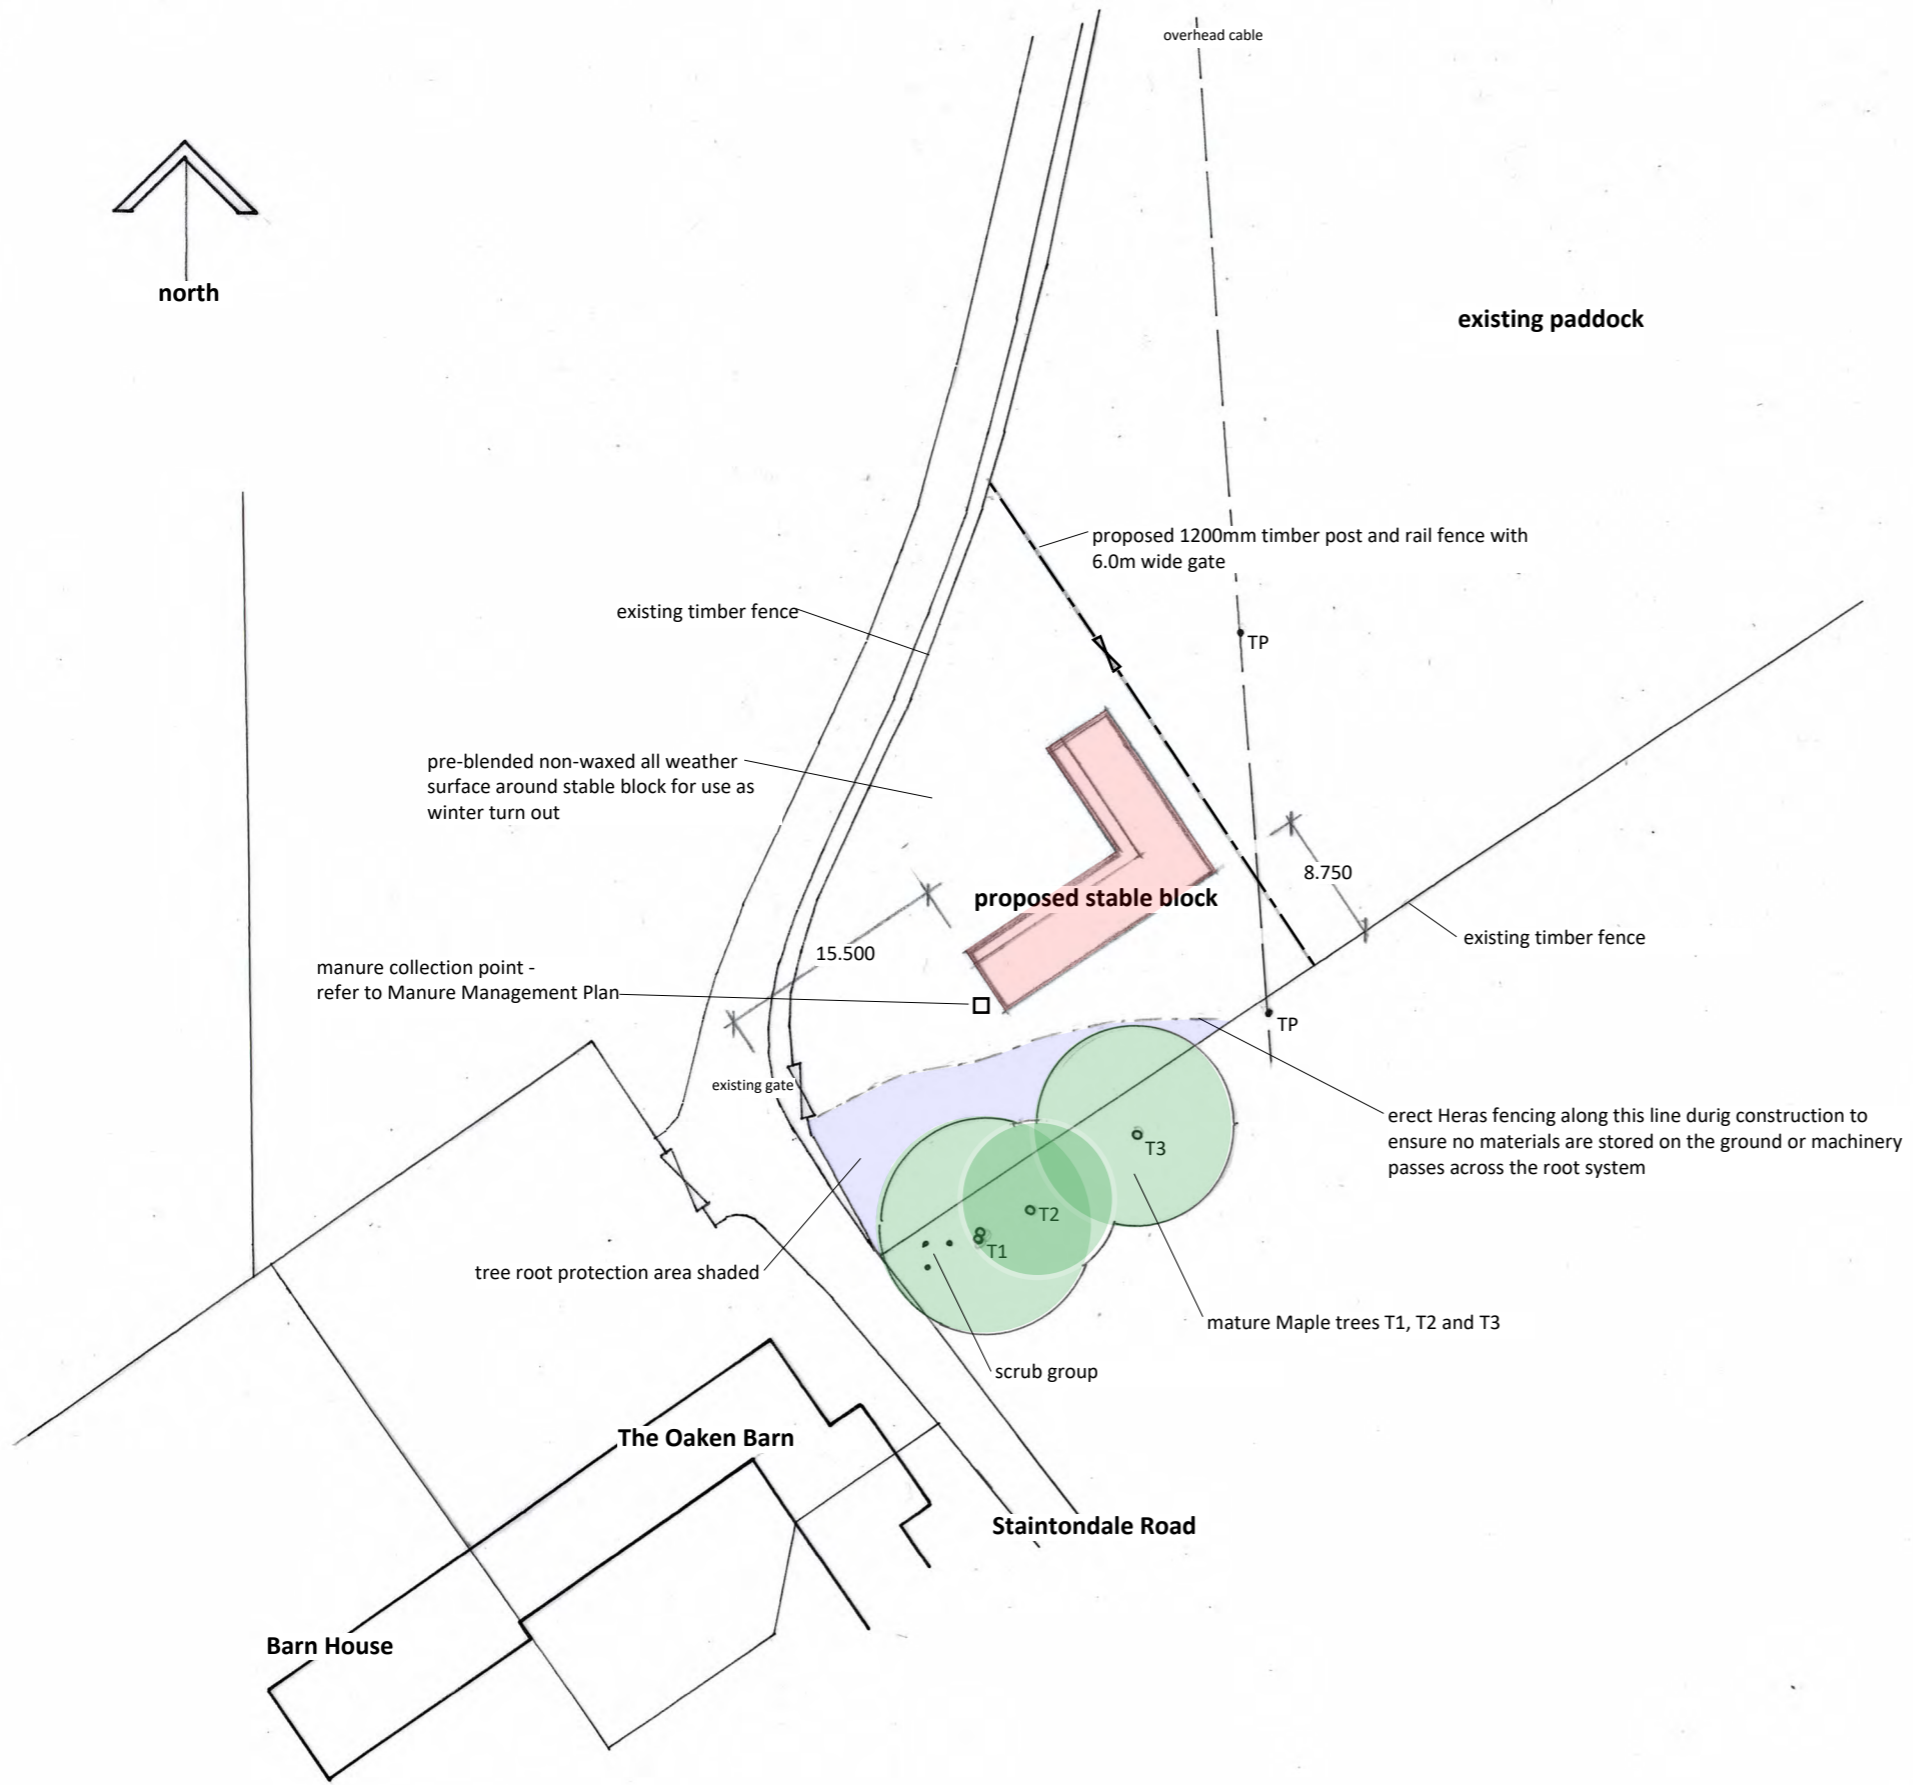

NYMNP
30/11/2021