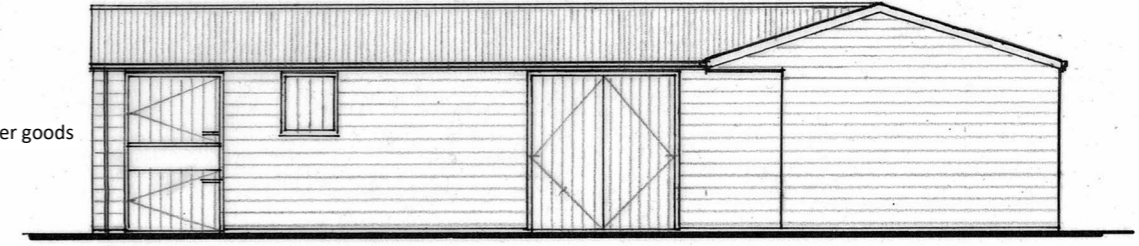

walls clad in mid-brown stained and preserved horizontal timber shiplap boarding

roof covering of black Onduline sheet

700x700mm ventilation openings with metal bar protection and external closable window

3no low wattage and downward pointing security lights at eaves level activated by PIR sensors

**South West Elevation**

**North East Elevation**

1250mm wide vertically boarded stable doors with pressed aluminium cover strip over bottom door

black PVC rainwater goods

**South East Elevation**

**South West Elevation**

5no low wattage downlights inset into the eaves overhang with manual switching with automatic dusk to dawn override

3no low wattage and downward pointing security lights at eaves level activated by PIR sensors