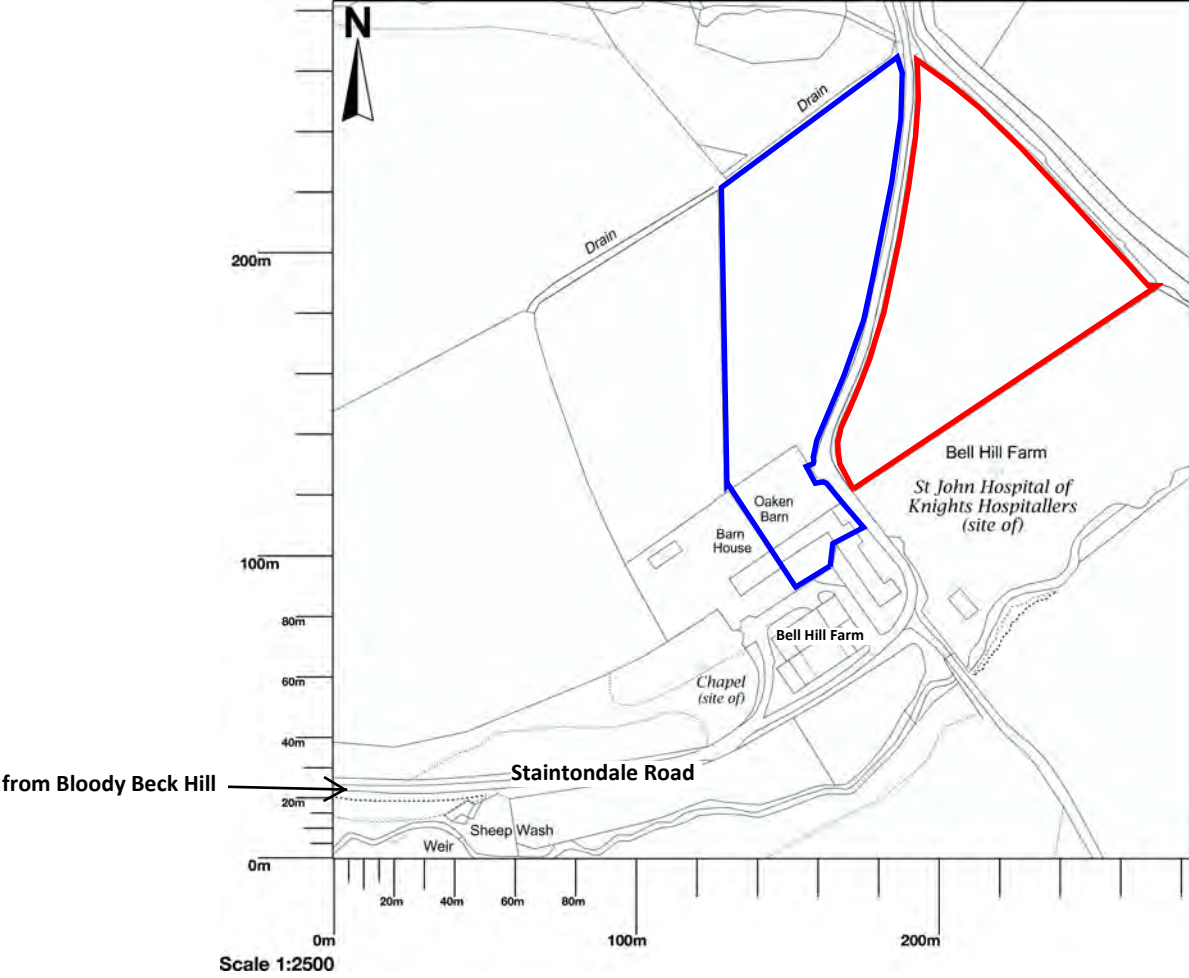

# The Oaken Barn, Bell Hill Farm, Staintondale Road, Ravenscar, Scarborough, YO13 0EP

Map area bounded by: 498378,499815 498660,500097. Produced on 17 August 2021 from the OS National Geographic Database. Reproduction in whole or part is prohibited without the prior permission of Ordnance Survey. © Crown copyright 2021. Supplied by UKPlanningMaps.com a licensed OS partner (100054135). Unique plan reference: p8b/uk/677436/917481